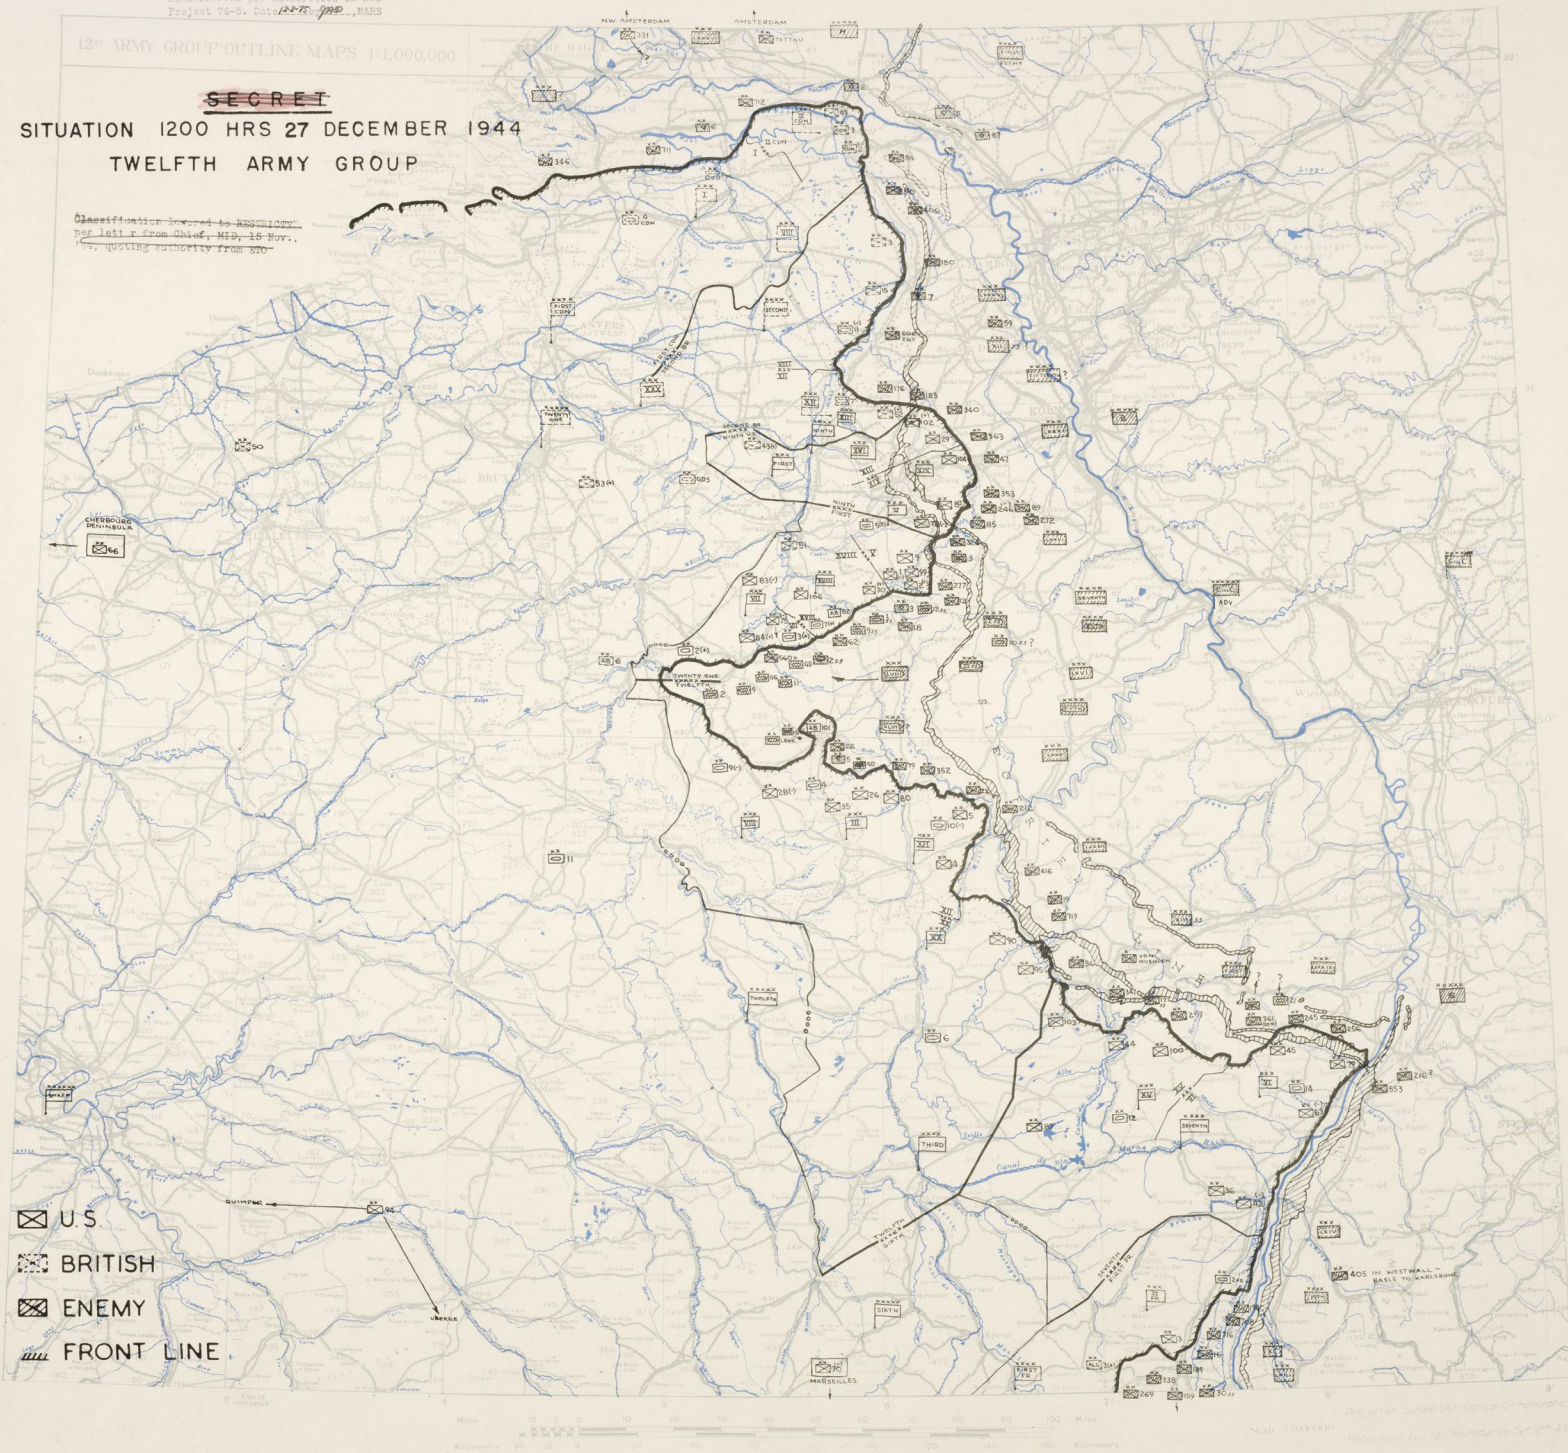

12th ARMY GROUP OUTLINE MAPS 1:1,000,000

SECRET

SITUATION 1200 HRS 27 DECEMBER 1944
TWELFTH ARMY GROUP

- ☒ U.S.
- ☒ BRITISH
- ☒ ENEMY
- ▬ FRONT LINE

0 20 40 60 80 100 120 Miles
0 20 40 60 80 100 120 Kilometers

Scale 1:1,000,000

Projection: Europe Air-Contour Oblique
Datum: 1945, Amsterdam Datum 46 12