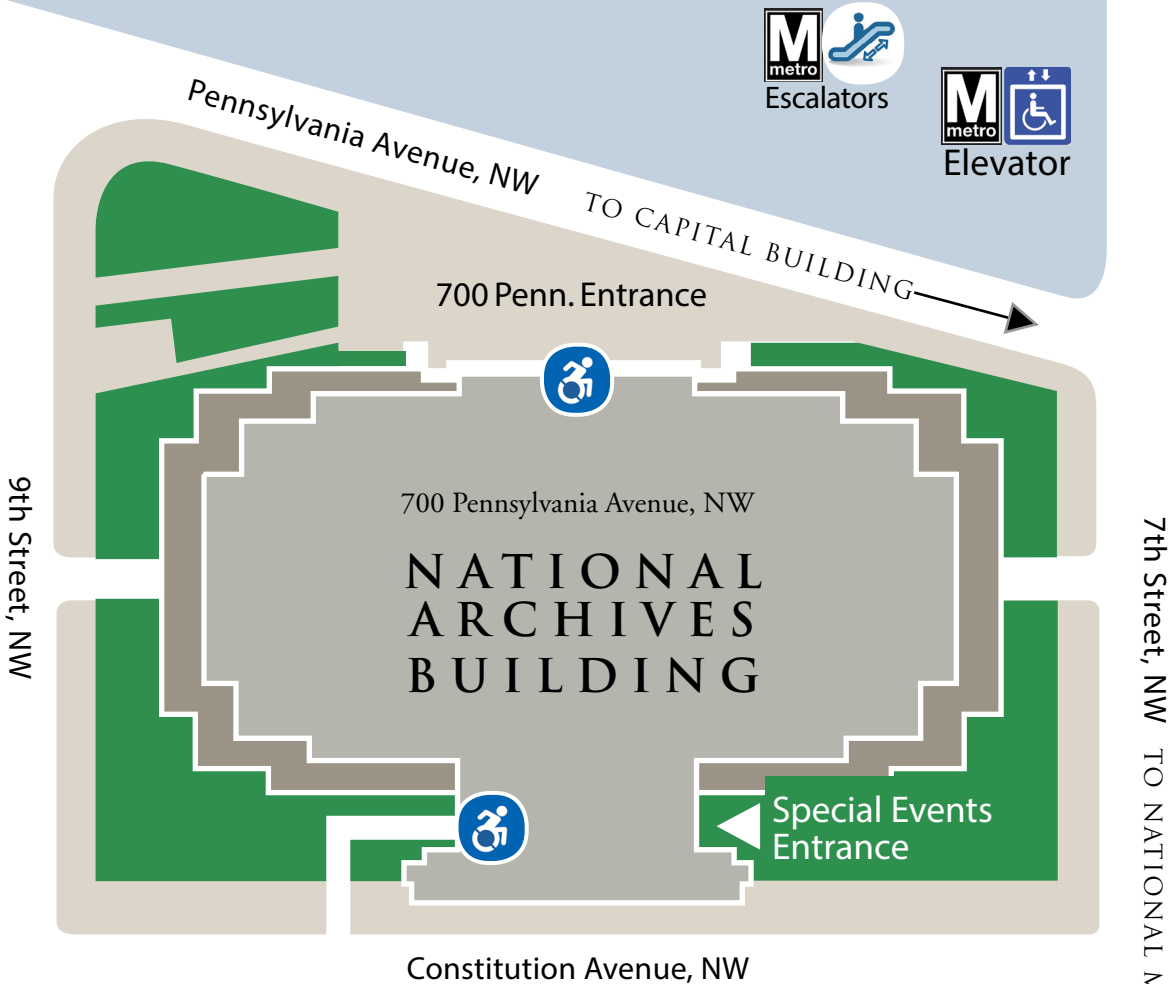

ACCESSIBLE ROUTES AND ENTRANCES

700 PENNSYLVANIA AVENUE, NW, WASHINGTON, DC 20408

ARCHIVES-NAVY MEMORIAL -PENN QUARTER STATION

DIRECTIONS

Enter on Constitution Avenue between 7th and 9th Street, NW for McGowan Theater, Jefferson Room, Washington Room, Adams Room, Rotunda and exhibits.

ENTRANCE • Both the Pennsylvania Avenue and Constitution Avenue entrances are wheelchair-accessible.

METRO/SUBWAY • The Metrorail System in Washington D.C. serves the National Archives at the Archives/Navy Memorial station. Take the elevator leading to the street entrance, which is conveniently located across the street from the wheelchair-accessible Pennsylvania Avenue, N.W. entrance.