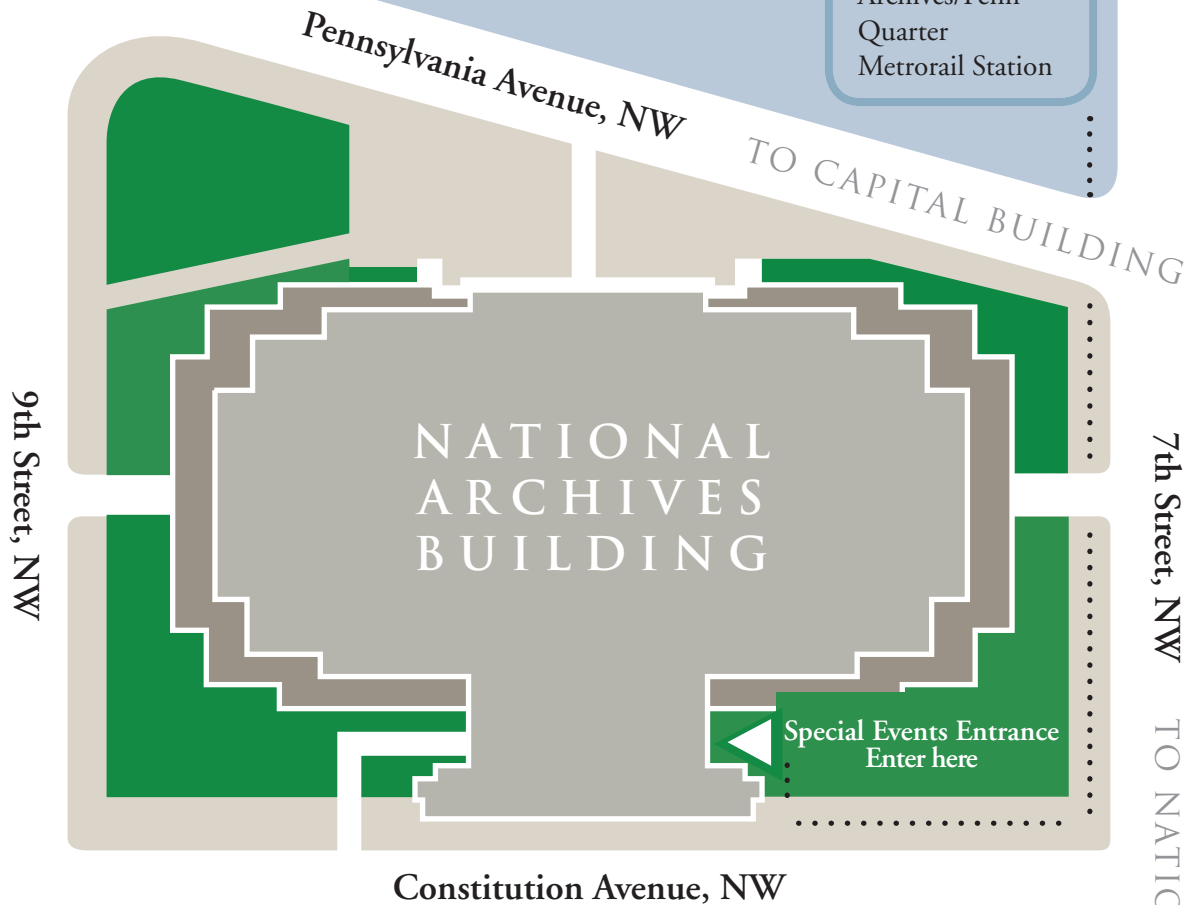

## NATIONAL ARCHIVES BUILDING

700 PENNSYLVANIA AVENUE, NW, WASHINGTON, DC 20408

### Directions from the Metro:

1. Exit station through Archives Metro Station entrance.
2. Walk approx. 1 block South on 7th Street NW
3. Turn right on Constitution Ave. NW
4. Walk a short distance West on Constitution Ave NW.

\*You should see a sign for Special Events Entrance.

**M** ● ●  
Archives/Penn  
Quarter  
Metrorail Station

National Archives  
Constitution Avenue between 7th and 9th Street, NW , Washington DC

Filming, photographing, and videotaping will be prohibited in all exhibition areas  
in the National Archives Building, Washington, DC.