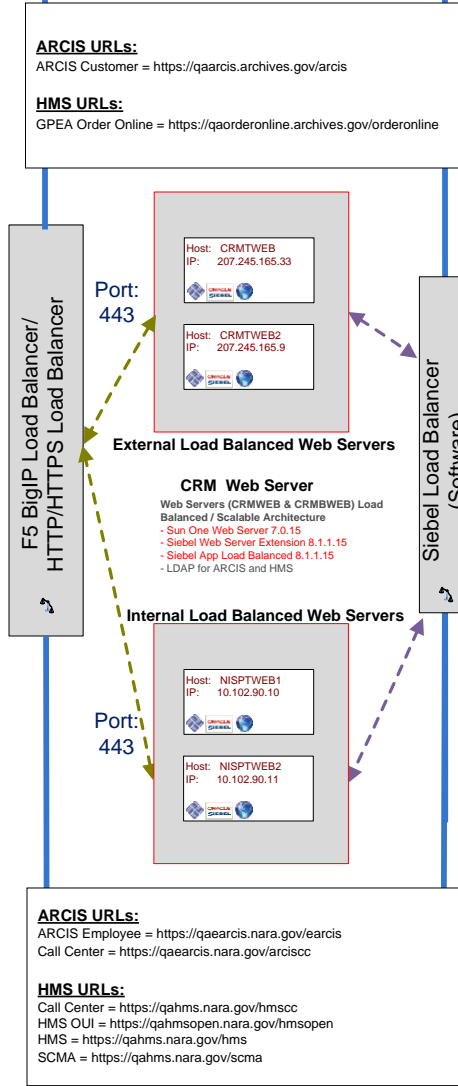

User Tier

Web Tier

Application Tier

Database Tier

Oracle 11g RAC
- Oracle Cluster 11.2.0.2
- Oracle DB 11R2 11.2.0.2
- HMSTST8
- ARCTST8
- OBITST8

Symbol	Description	Symbol	Description	Symbol	Description
	Database - Oracle		Siebel - Document Server		Siebel - Workflow Components
	OBIEE - Application Server		Siebel - EAI Componts		Server - Physical
	OBIEE - Business Publisher		Siebel - Email Components		Server - SUN
	OBIEE - DAC		Siebel - Object Manager Components		Server - Virtual (Clustered)
	OBIEE - Presentation Server		Siebel - File System		Server - Windows
	Informatica/ETL		Siebel - Gateway		SAN Connection
	SAN Connection		Siebel - Remote Component		Web Server
	Siebel - Application/Web Server				

Title: ARCIS / HMS QA - Logical Production Diagram
Version: 1.2
Last Updated: September 1, 2016
Last Updated by: Jeff Davies
Author: Jeff Davies