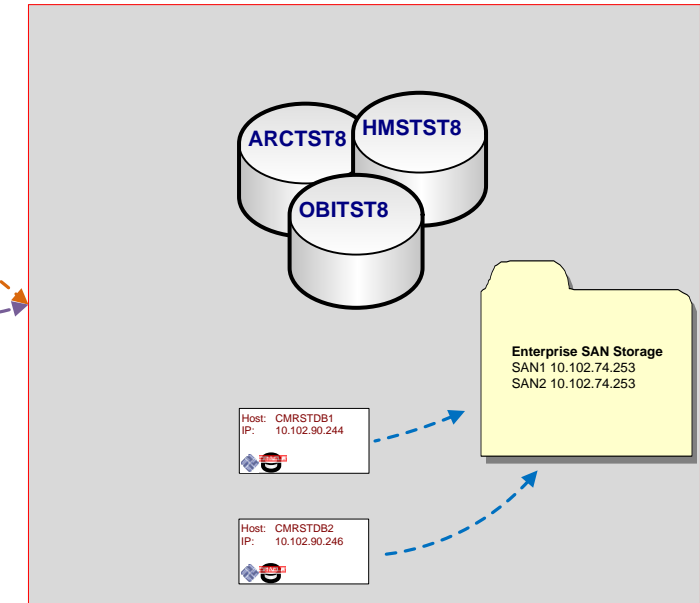

User Tier

Web Tier

Application Tier

Database Tier

Oracle 11g RAC
- Oracle Cluster 11.2.0.2
- Oracle DB 11R2 11.2.0.2
- HMSTST8
- ARCTST8
- OBITST8

Symbol	Description	Symbol	Description	Symbol	Description
	Database - Oracle		Siebel - Document Server		Siebel - Workflow Components
	OBIEE - Application Server		Siebel - EAI Componts		Server - Physical
	OBIEE - Business Publisher		Siebel - Email Components		Server - SUN
	OBIEE - DAC		Siebel - Object Manager Components		Server - Virtual (Clustered)
	OBIEE - Presentation Server		Siebel - File System		Server - Windows
	Informatica/ETL		Siebel - Gateway		SAN Connection
	SAN Connection		Siebel - Remote Component		Web Server
	Siebel - Application/Web Server				

Title: ARCIS / HMS QA - Logical Production Diagram
Version: 1.2
Last Updated: September 1, 2016
Last Updated by: Jeff Davies
Author: Jeff Davies