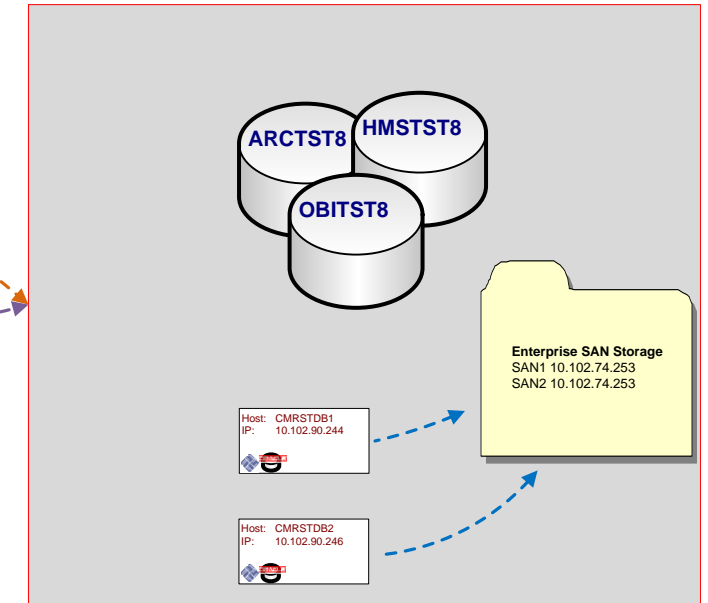

User Tier

Web Tier

Application Tier

Database Tier

Symbol	Description	Symbol	Description	Symbol	Description
	Database - Oracle		Siebel - Document Server		Siebel - Workflow Components
	OBIEE - Application Server		Siebel - EAI Componts		Server - Physical
	OBIEE - Business Publisher		Siebel - Email Components		Server - SUN
	OBIEE - DAC		Siebel - Object Manager Components		Server - Virtual (Clustered)
	OBIEE - Presentation Server		Siebel - File System		Server - Windows
	Informatica/ETL		Siebel - Gateway		SAN Connection
	SAN Connection		Siebel - Remote Component		Web Server
	Siebel - Application/Web Server				

Title: ARCIS / HMS QA - Logical Production Diagram
Version: 1.2
Last Updated: September 1, 2016
Last Updated by: Jeff Davies
Author: Jeff Davies