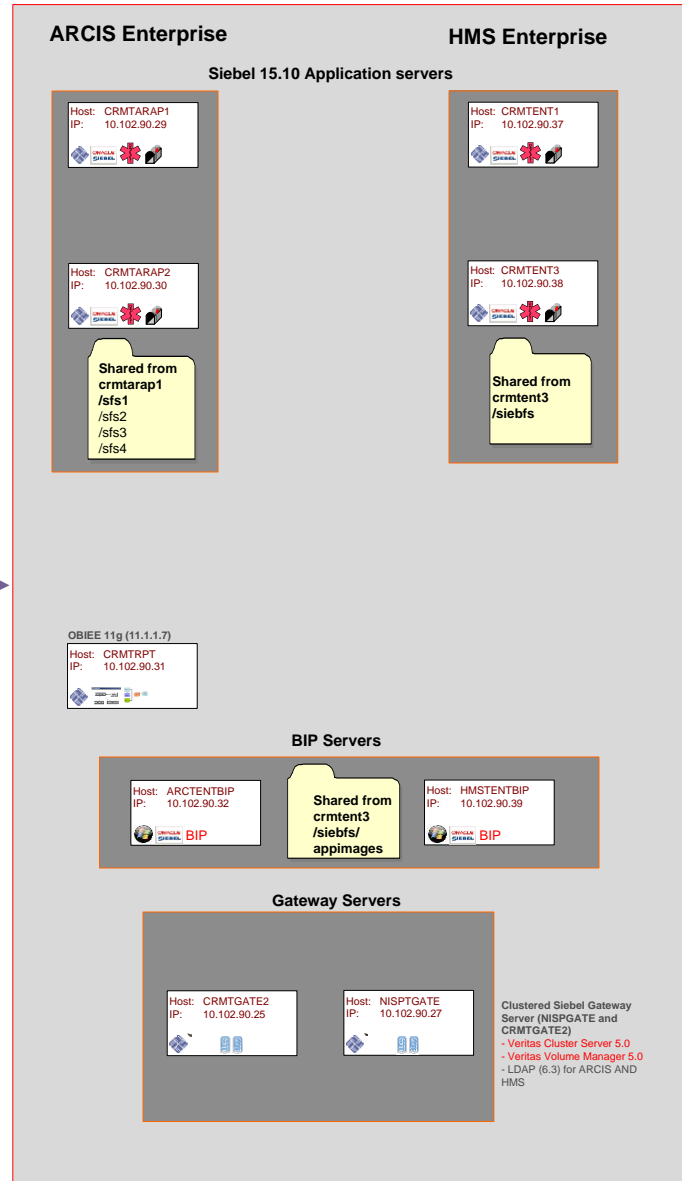

User Tier

Web Tier

Application Tier

Database Tier

Oracle 11g RAC
- Oracle Cluster 11.2.0.2
- Oracle DB 11R2 11.2.0.2
- HMSTST8
- ARCTST8
- OBITST8

Symbol	Description	Symbol	Description	Symbol	Description
	Database - Oracle		Siebel - Document Server		Siebel - Workflow Components
	OBIEE - Application Server		Siebel - EAI Componts		Server - Physical
	OBIEE - Business Publisher		Siebel - Email Components		Server - SUN
	OBIEE - DAC		Siebel - Object Manager Components		Server - Virtual (Clustered)
	OBIEE - Presentation Server		Siebel - File System		Server - Windows
	Informatica/ETL		Siebel - Gateway		SAN Connection
	SAN Connection		Siebel - Remote Component		Web Server
	Siebel - Application/Web Server				

Title: ARCIS / HMS QA - Logical Production Diagram
Version: 1.2
Last Updated: September 1, 2016
Last Updated by: Jeff Davies
Author: Jeff Davies