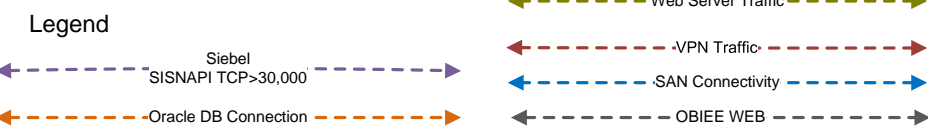

# Backup

Port: 1521

**Title:** CMRS – Logical Production Diagram  
**Version:** 1.6  
**Last Updated:** February 3, 2017  
**Last Updated by:** Ayodhya Narashimalu  
**Author:** Jeff Davies

Symbol	Description	Symbol	Description	Symbol	Description
	Database - Oracle		Siebel - Document Server		Siebel - Workflow Components
	OBIEE - Application Server		Siebel - EAI Components		Server - Physical
	OBIEE - Business Publisher		Siebel - Email Components		Server - SUN
	OBIEE - DAC		Siebel - eMedical Component		Server - Virtual (Clustered)
	OBIEE - Presentation Server		Siebel - File System		Server - Windows
	Informatica/ETL		Siebel - Gateway		SAN Connection
	SAN Connection		Siebel - Remote Component		Web Server
	Siebel - Application/Web Server				