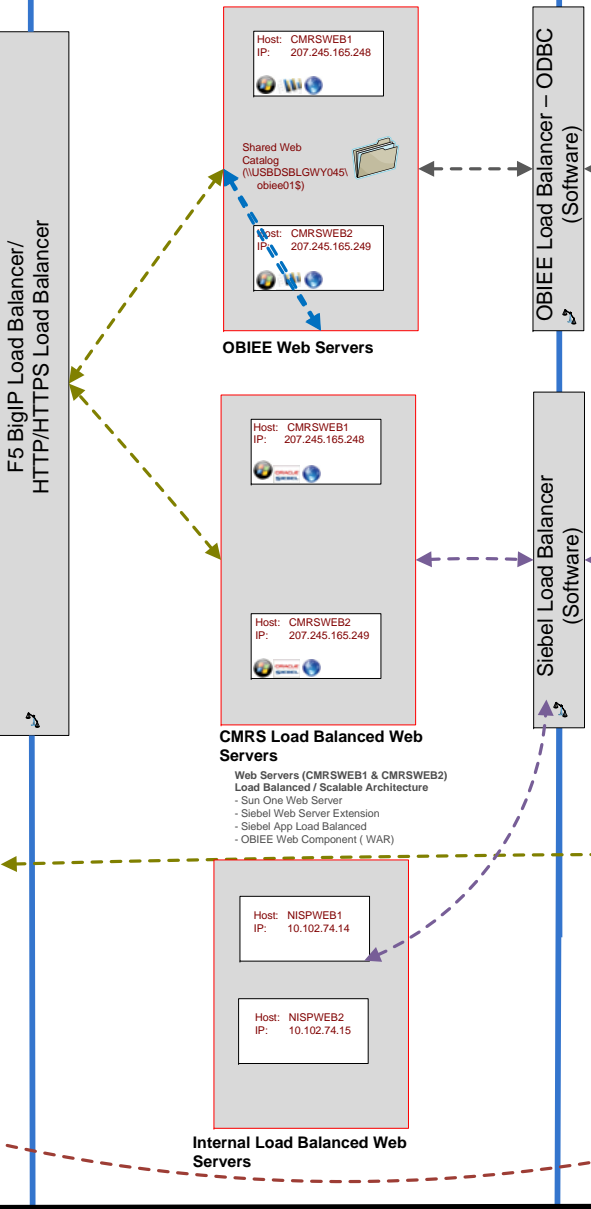

# Web Tier

# Application Tier

# Database Tier

# Backup

Port: 1521

**Title:** CMRS – Logical Production Diagram  
**Version:** 1.6  
**Last Updated:** February 3, 2017  
**Last Updated by:** Ayodhya Narashimalu  
**Author:** Jeff Davies

Symbol	Description	Symbol	Description	Symbol	Description
	Database - Oracle		Siebel - Document Server		Siebel - Workflow Components
	OBIEE - Application Server		Siebel - EAI Components		Server - Physical
	OBIEE - Business Publisher		Siebel - Email Components		Server - SUN
	OBIEE - DAC		Siebel - eMedical Component		Server - Virtual (Clustered)
	OBIEE - Presentation Server		Siebel - File System		Server - Windows
	Informatica/ETL		Siebel - Gateway		SAN Connection
	SAN Connection		Siebel - Remote Component		Web Server
	Siebel - Application/Web Server				