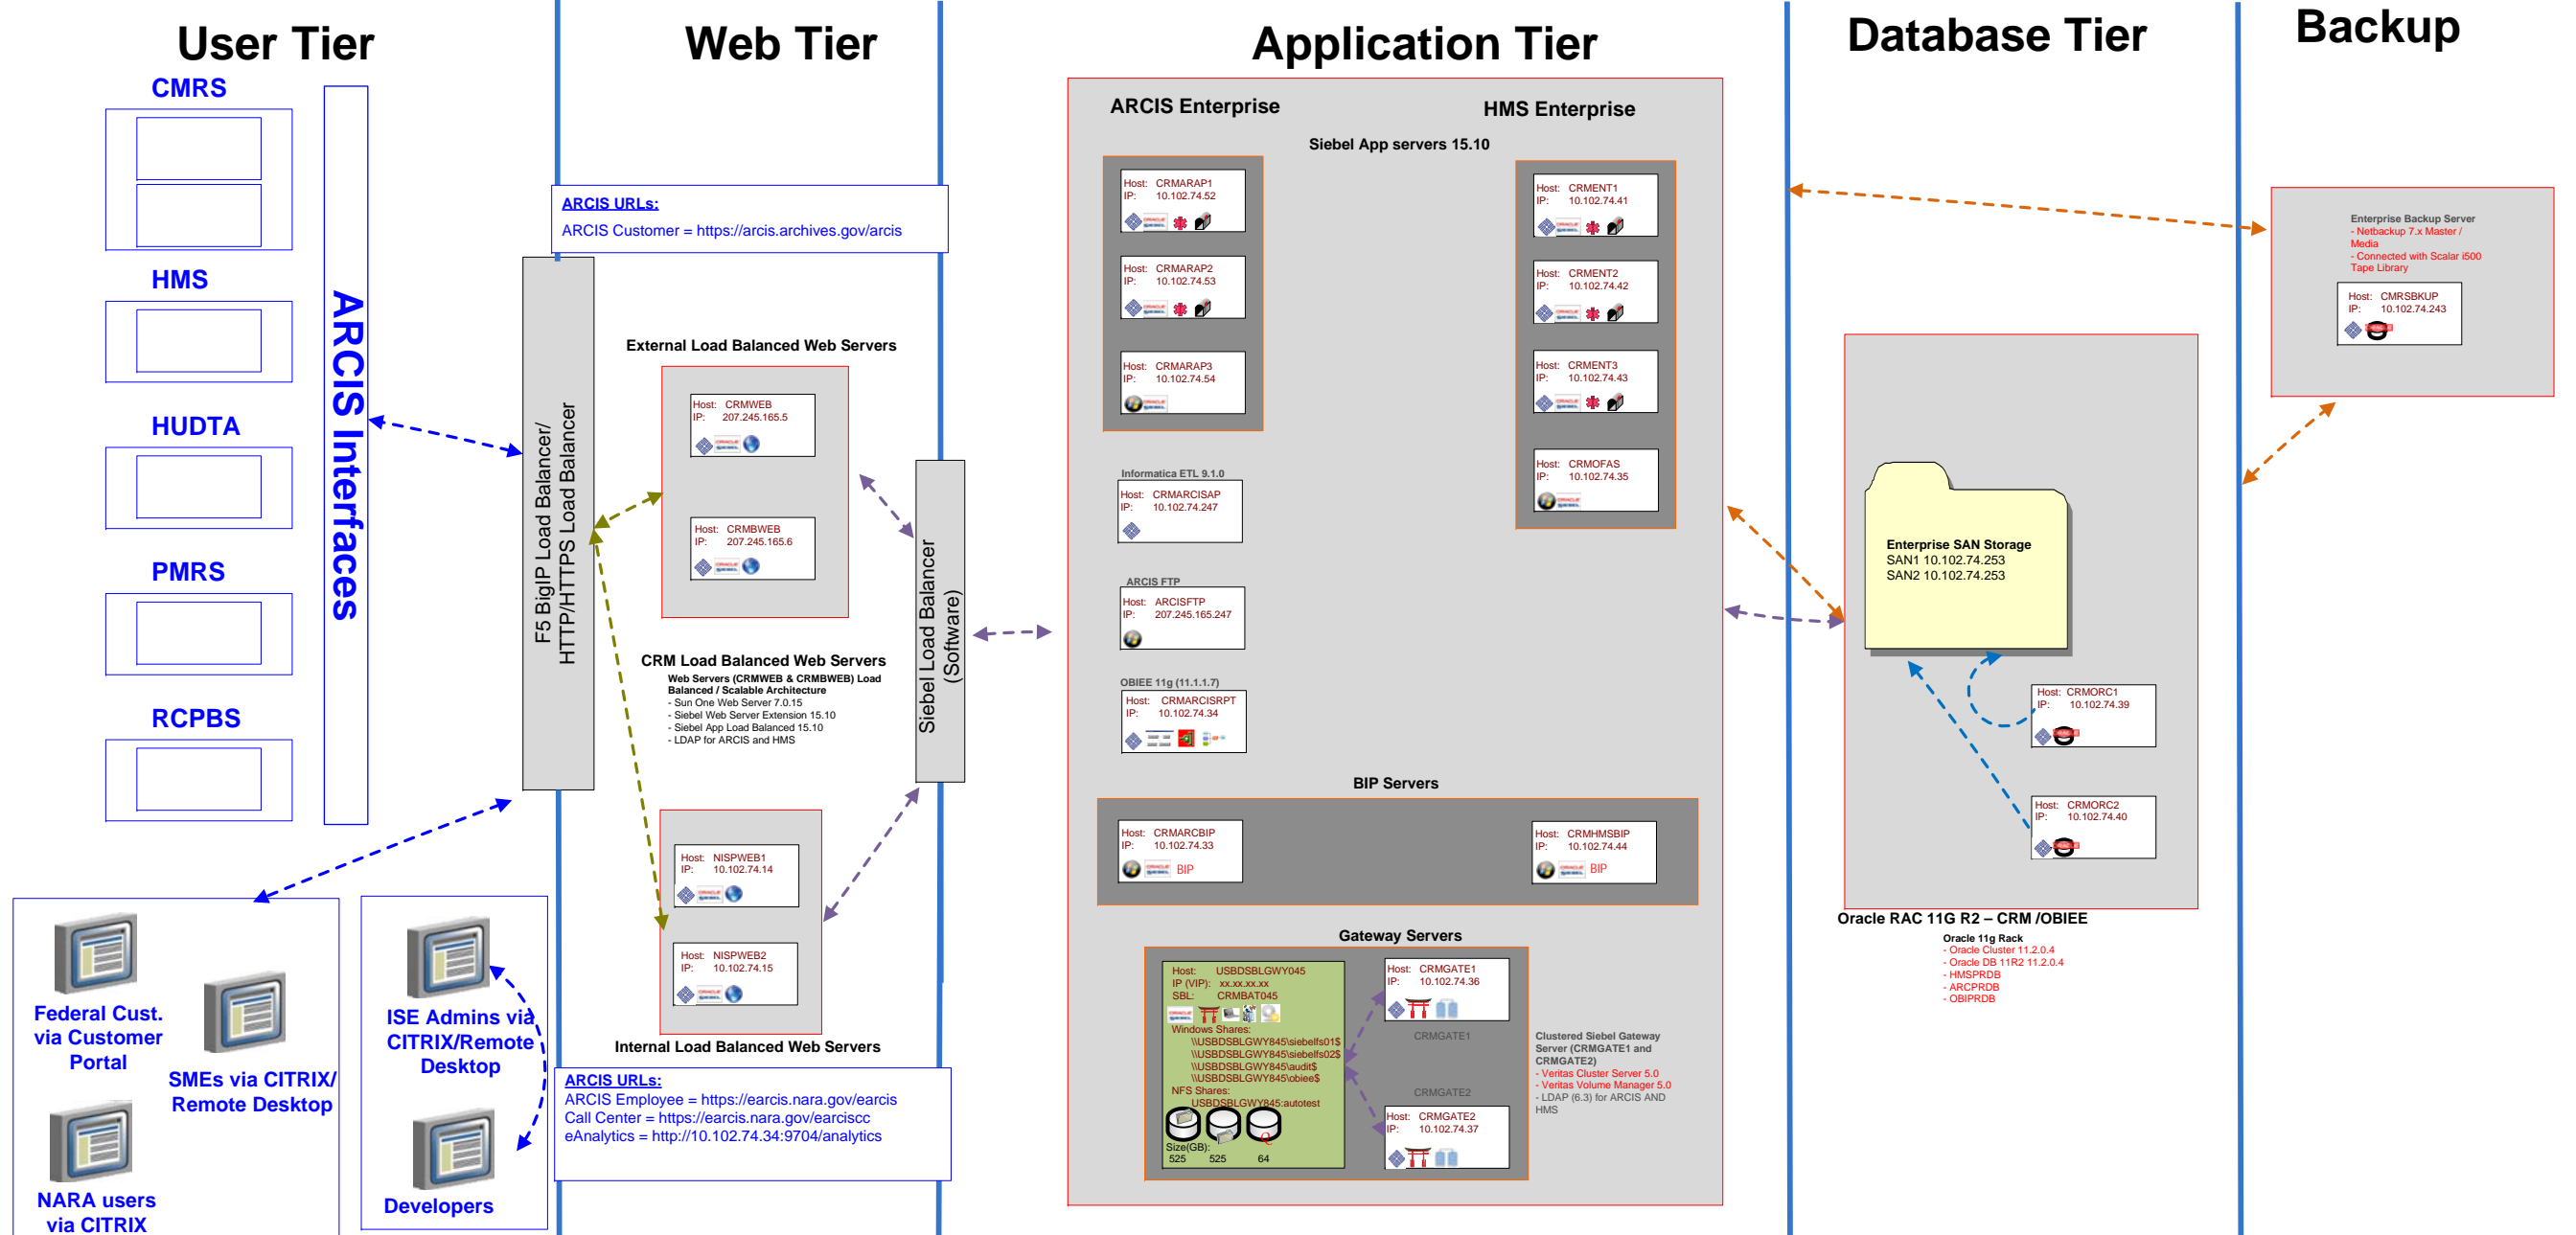

# Application Tier

# Database Tier

# Backup

Port: 1521

**Title:** CMRS – Logical Production Diagram  
**Version:** 1.6  
**Last Updated:** February 3, 2017  
**Last Updated by:** Ayodhya Narashimalu  
**Author:** Jeff Davies

Symbol	Description	Symbol	Description	Symbol	Description
	Database - Oracle		Siebel - Document Server		Siebel - Workflow Components
	OBIEE - Application Server		Siebel - EAI Components		Server - Physical
	OBIEE - Business Publisher		Siebel - Email Components		Server - SUN
	OBIEE - DAC		Siebel - eMedical Component		Server - Virtual (Clustered)
	OBIEE - Presentation Server		Siebel - File System		Server - Windows
	Informatica/ETL		Siebel - Gateway		SAN Connection
	SAN Connection		Siebel - Remote Component		Web Server
	Siebel - Application/Web Server				

**Title:** ARCIS/HMS – Logical Production Diagram  
**Version:** 1.6  
**Last Updated:** February 3, 2017  
**Last Updated by:** Ayodhya Narashimalu  
**Author:** Jeff Davies

Symbol	Description	Symbol	Description	Symbol	Description
	Database - Oracle		Siebel - Document Server		Siebel - Workflow Components
	OBIEE - Application Server		Siebel - EAI Components		Server - Physical
	OBIEE - Business Publisher		Siebel - Email Components		Server - SUN
	OBIEE - DAC		Siebel - eMedical Component		Server - Virtual (Clustered)
	OBIEE - Presentation Server		Siebel - File System		Server - Windows
	Informatica/ETL		Siebel - Gateway		SAN Connection
	SAN Connection		Siebel - Remote Component		Web Server
	Siebel - Application/Web Server				