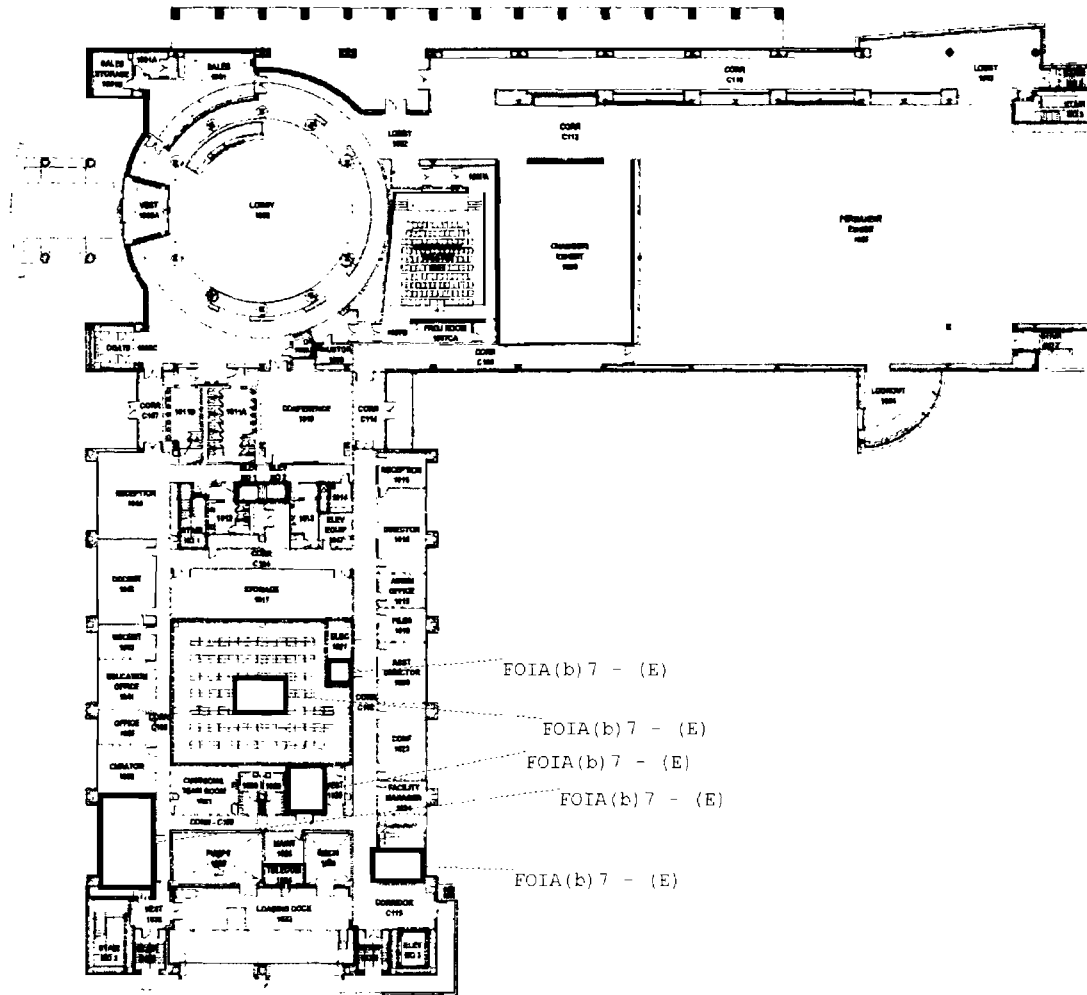

Screened By: Jay Olin Date:
08-30-2013 DOCID: 59161644

George H.W. Bush Library and Museum
Building Condition Report
Plans & Photographs

First Floor Plan
> Not To Scale

Screened By: Jay Olin Date:
08-30-2012 DOCID: 59161644

Third Floor Plan
> Not To Scale