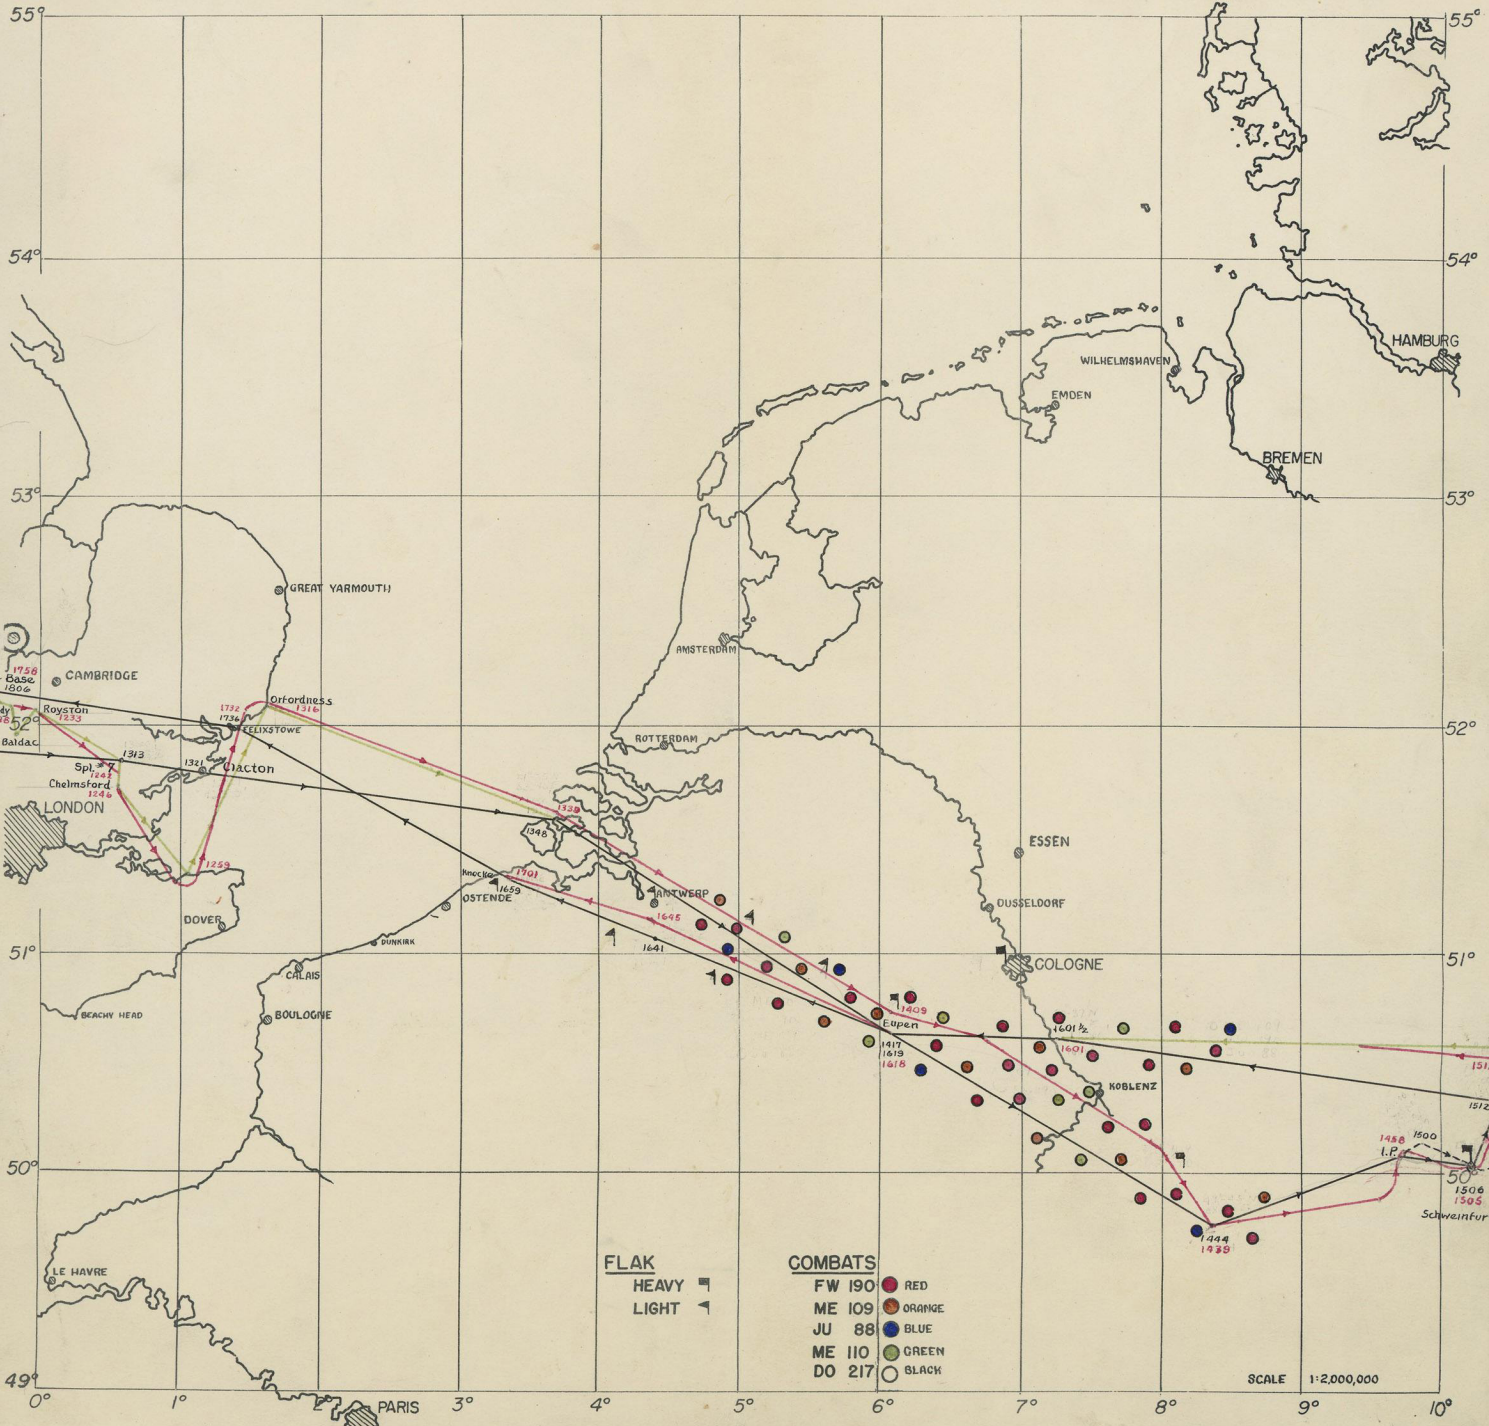

FILE

TRACK CHART

TARGET

Date 17 August 1943

Planned

Route followed by

306th Bombardment Group (H)

Primary Scheinfurt

Actual

" " "

306th Bombardment Group (H)

Secondary

Planned

" " "

Composite Group

Last Resort

Actual

" " "

Composite Group

.....

" " "

.....

FLAK

- HEAVY ▲
- LIGHT ◀

COMBATS

- FW 190 ● RED
- ME 109 ● ORANGE
- JU 88 ● BLUE
- ME 110 ● GREEN
- DO 217 ○ BLACK

SCALE 1:2,000,000