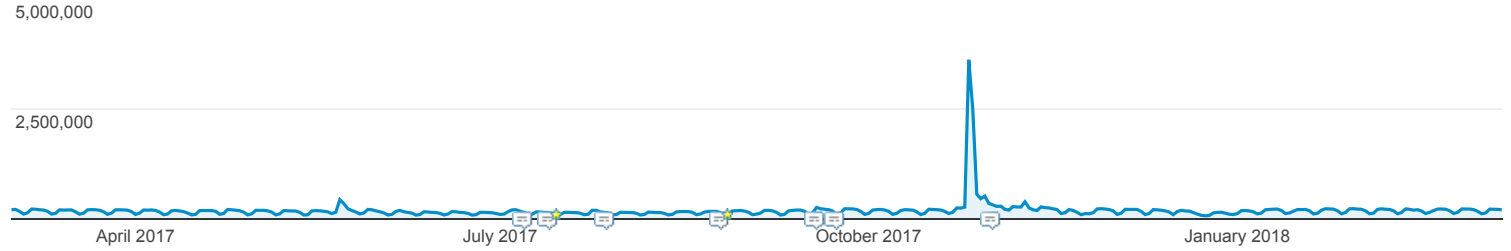

Pages

All Users
100.00% Pageviews

Mar 1, 2017 - Mar 8, 2018

Explorer

Pageviews

Table with 8 columns: Page, Pageviews, Unique Pageviews, Avg. Time on Page, Entrances, Bounce Rate, % Exit, Page Value. It lists various URLs and their corresponding metrics.