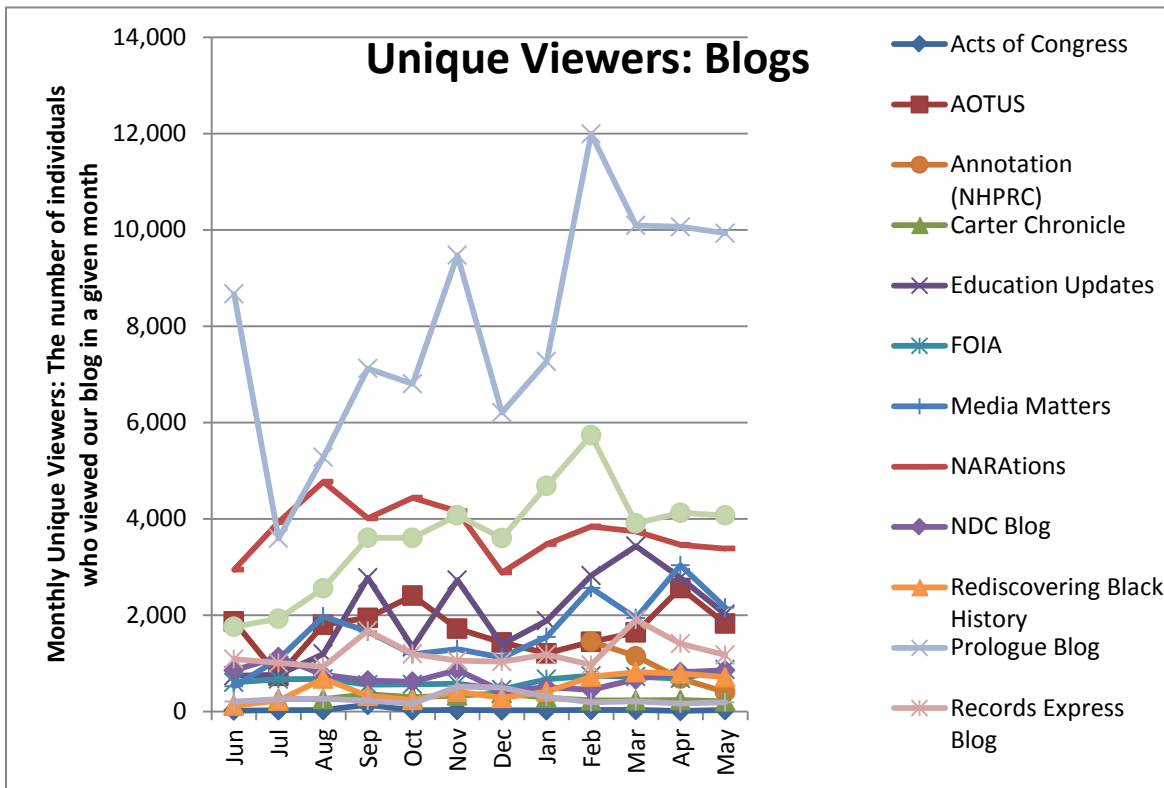

Social Media Tools: Detail View – Blogs (Archives.gov)

Blog Visits (Source: Appendix II.A)

Blog Pageviews (Source: Appendix II.B)

Blog Cumulative Unique Viewers (Source: Appendix II.C)

Blog Unique Viewers by Month (Source: Appendix II.D)

Social Media Tools: Detail View – Tumblr

Tumblr Visits

Followers on Tumblr (Source: Appendix IV)

Social Media Tools: Detail View – Facebook

Post Views on Regional Pages (Source: Appendix IV.A)

Post Views on Presidential Library Pages (Source: Appendix IV.A)