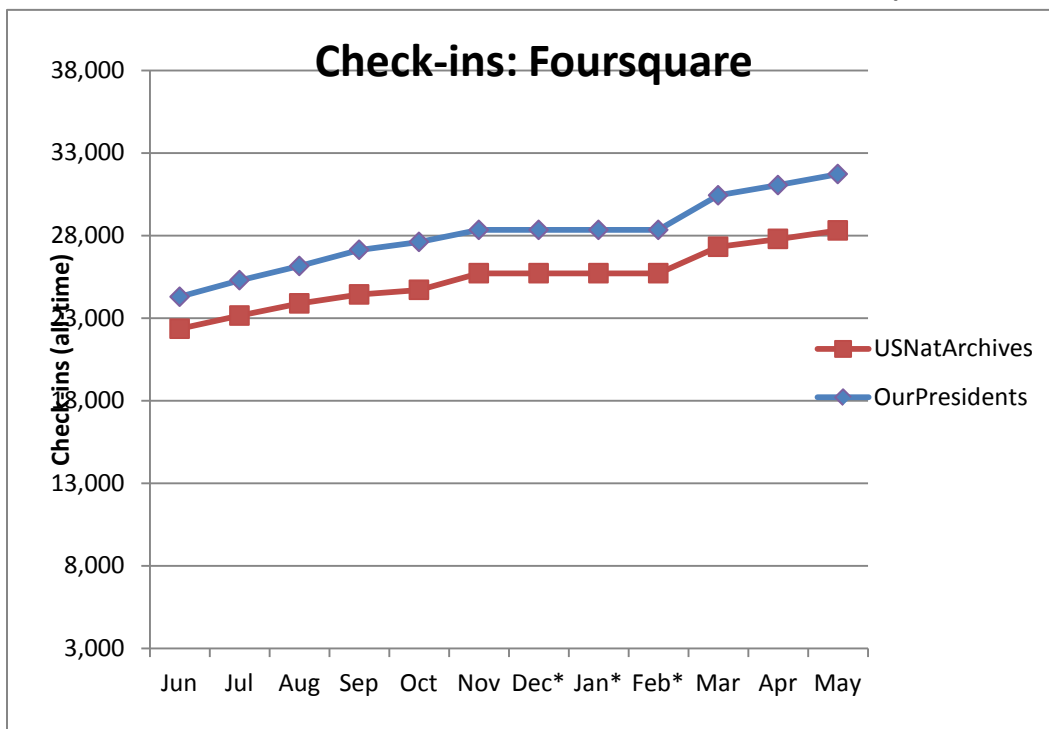

Social Media Tools: Detail View – Flickr

Views on Photostreams (Per Month)

Photos Uploaded (Per Month)

Followers of Photostreams (Cumulative)

Social Media Tools: Detail View – Foursquare

Number of Check-ins at USNatArchives and OurPresidents Venues (Cumulative)