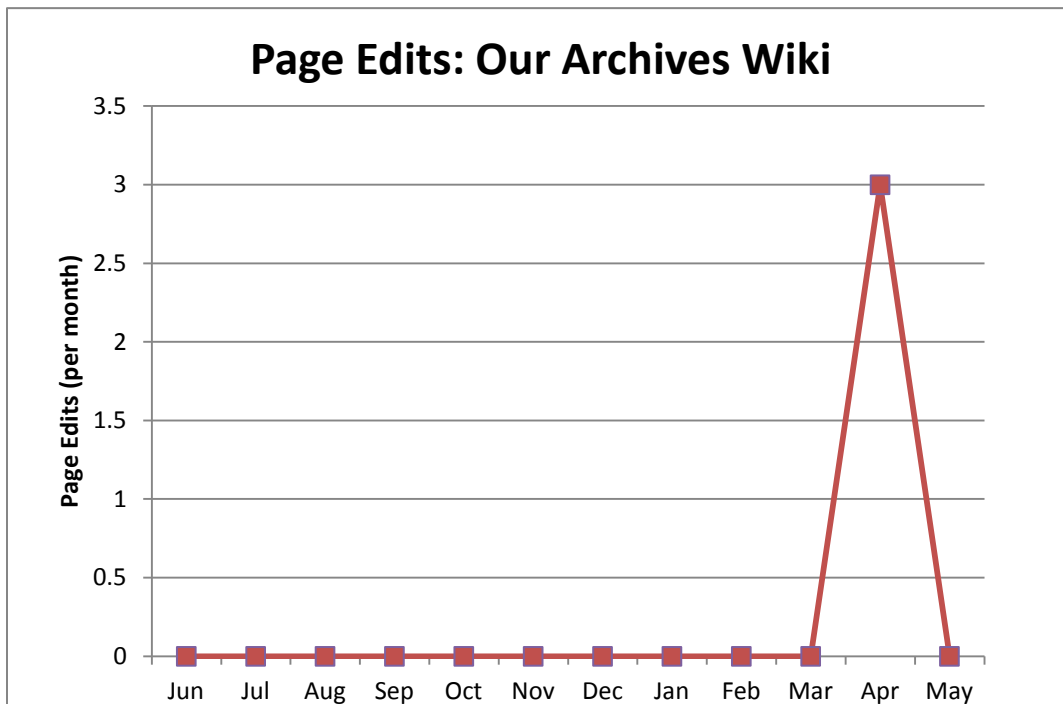

Number of Followers of USNatArchives and OurPresidents (Cumulative)

Social Media Tools: Detail View – *Our Archives Wiki*

Views on Our Archives Wiki (Per Month)

Edits on Our Archives Wiki (Per Month)

Editors on Our Archives Wiki (Cumulative)