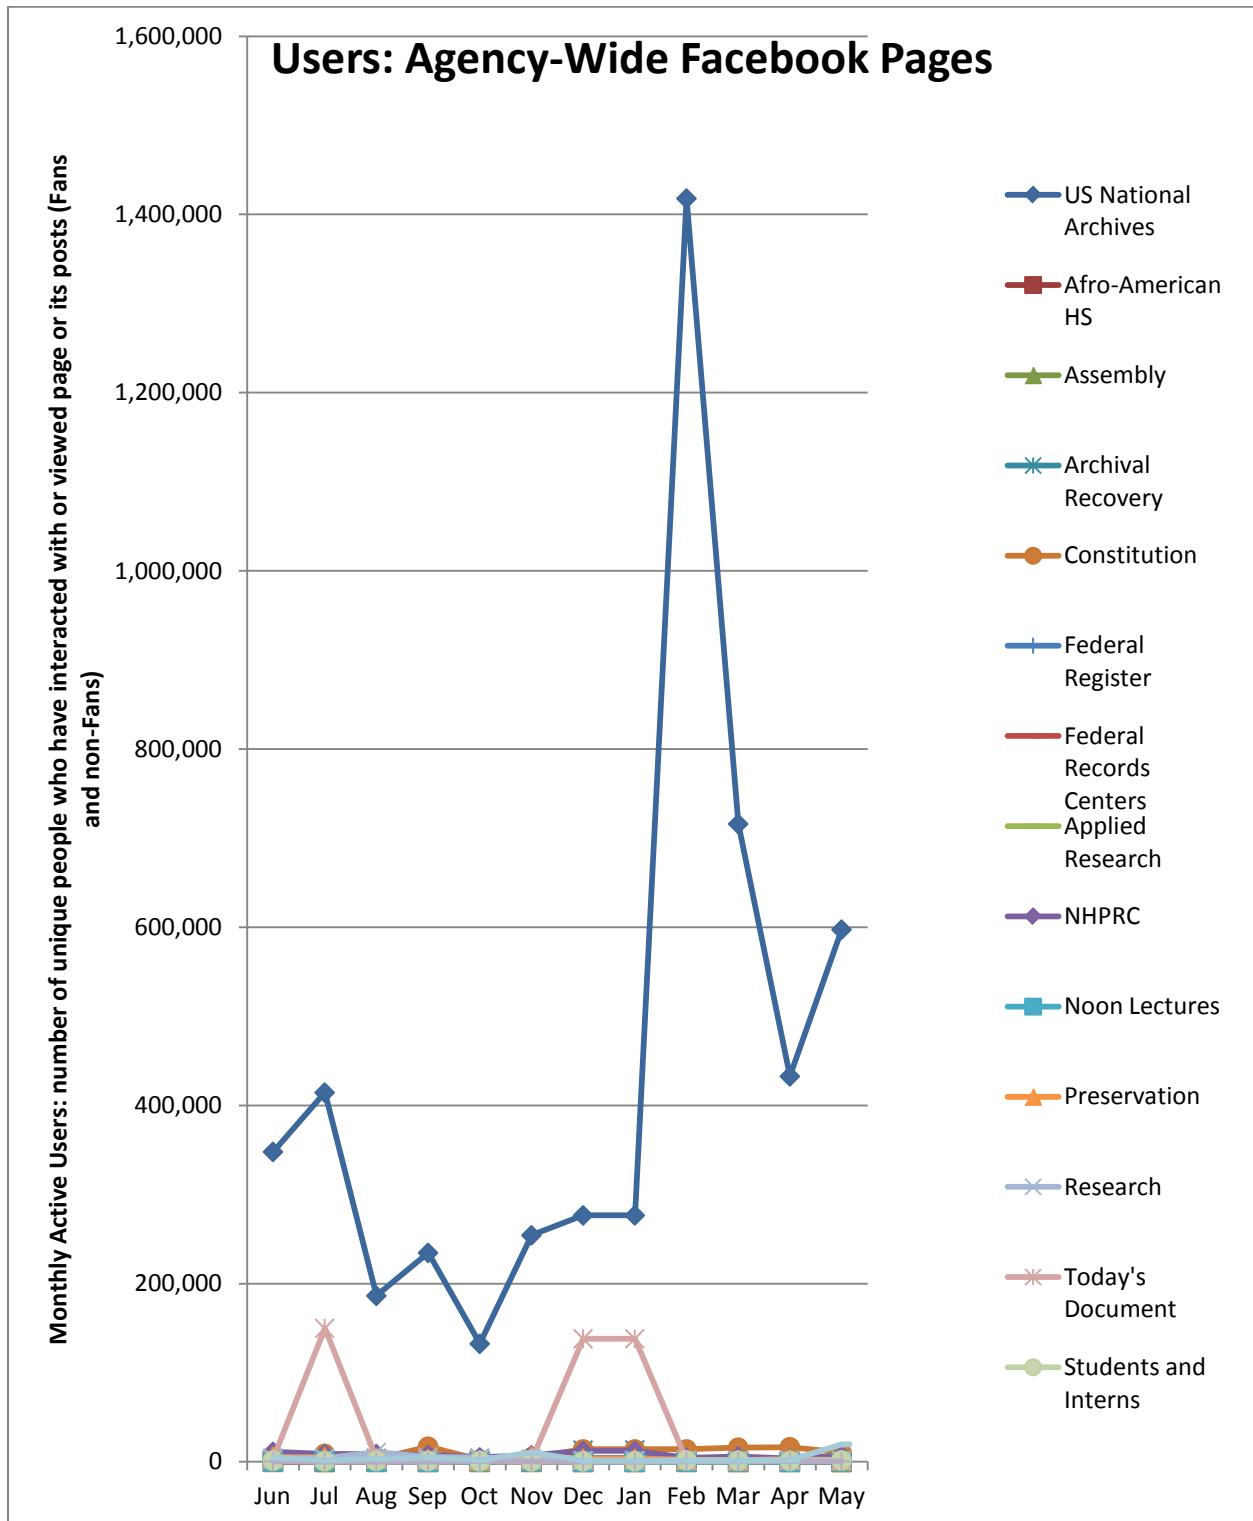

Social Media Tools: Detail View – Tumblr

Tumblr Visits

Followers on Tumblr (Source: Appendix IV)

Social Media Tools: Detail View – Facebook

Post Views on Regional Pages (Source: Appendix IV.A)

Post Views on Presidential Library Pages (Source: Appendix IV.A)

Post Views on Agency-Wide Pages (Source: Appendix IV.A)

Monthly Active Users of Regional Pages (Source: Appendix IV.B)

Monthly Active Users of Presidential Library Pages (Source: Appendix IV.B)

Monthly Active Users of Agency-Wide Pages (Source: Appendix IV.B)

Social Media Tools: Detail View – Flickr

Views on Photostreams (Per Month)

Photos Uploaded (Per Month)

Followers of Photostreams (Cumulative)

Social Media Tools: Detail View – Foursquare

Number of Check-ins at USNatArchives and OurPresidents Venues (Cumulative)