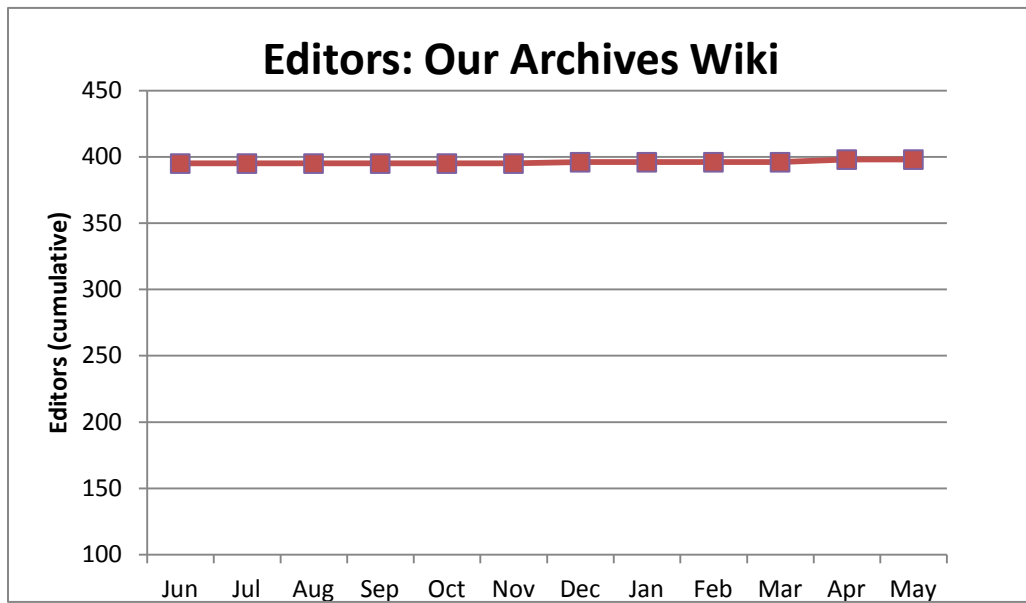

Number of Followers of USNatArchives and OurPresidents (Cumulative)

Social Media Tools: Detail View – *Our Archives Wiki*

Views on Our Archives Wiki (Per Month)

Edits on Our Archives Wiki (Per Month)

Editors on Our Archives Wiki (Cumulative)

Social Media Tools: Detail View – YouTube

Views on US National Archives Channel (Per Month)

Videos Uploaded to US National Archives Channel (Per Month)

Top 5 Most Viewed Videos for May 2014 on US National Archives Channel