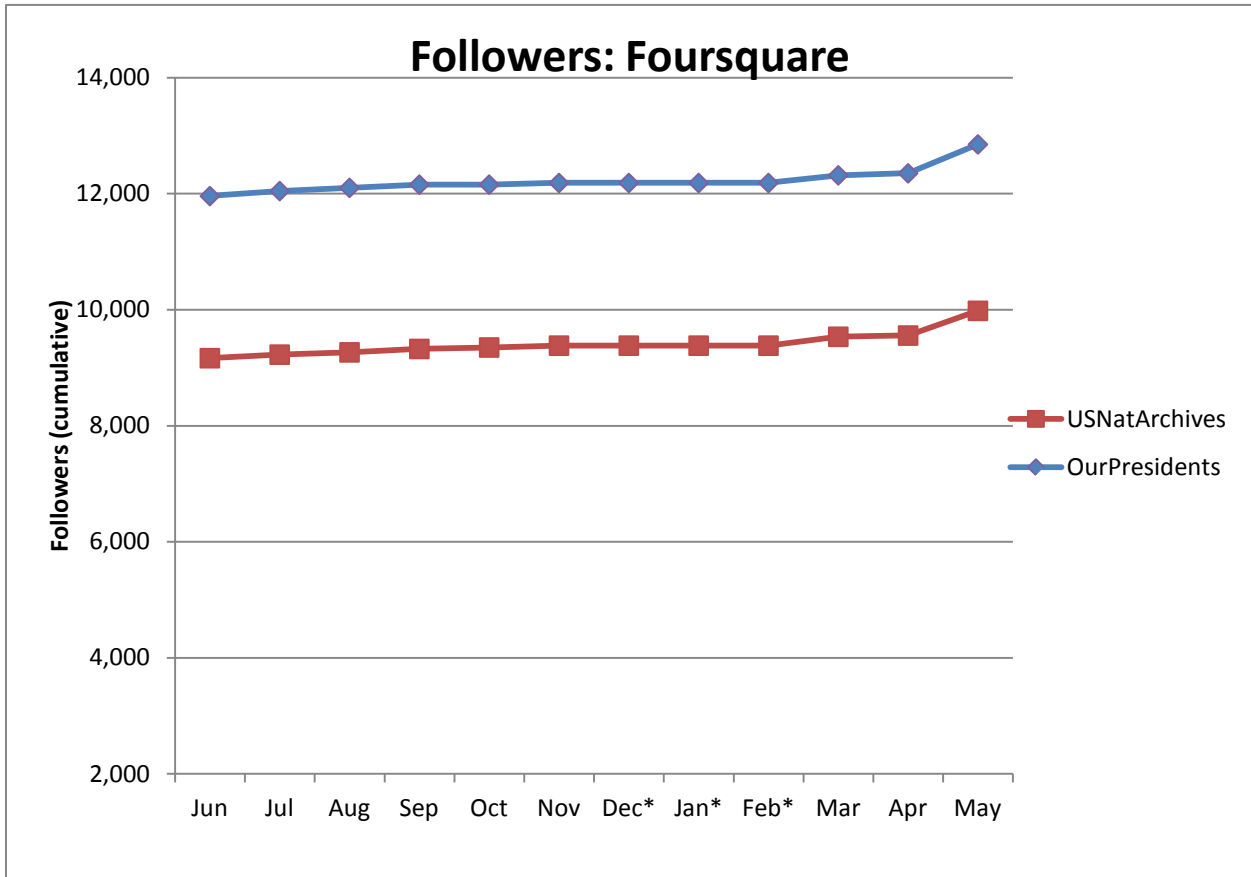

Number of Followers of USNatArchives and OurPresidents (Cumulative)