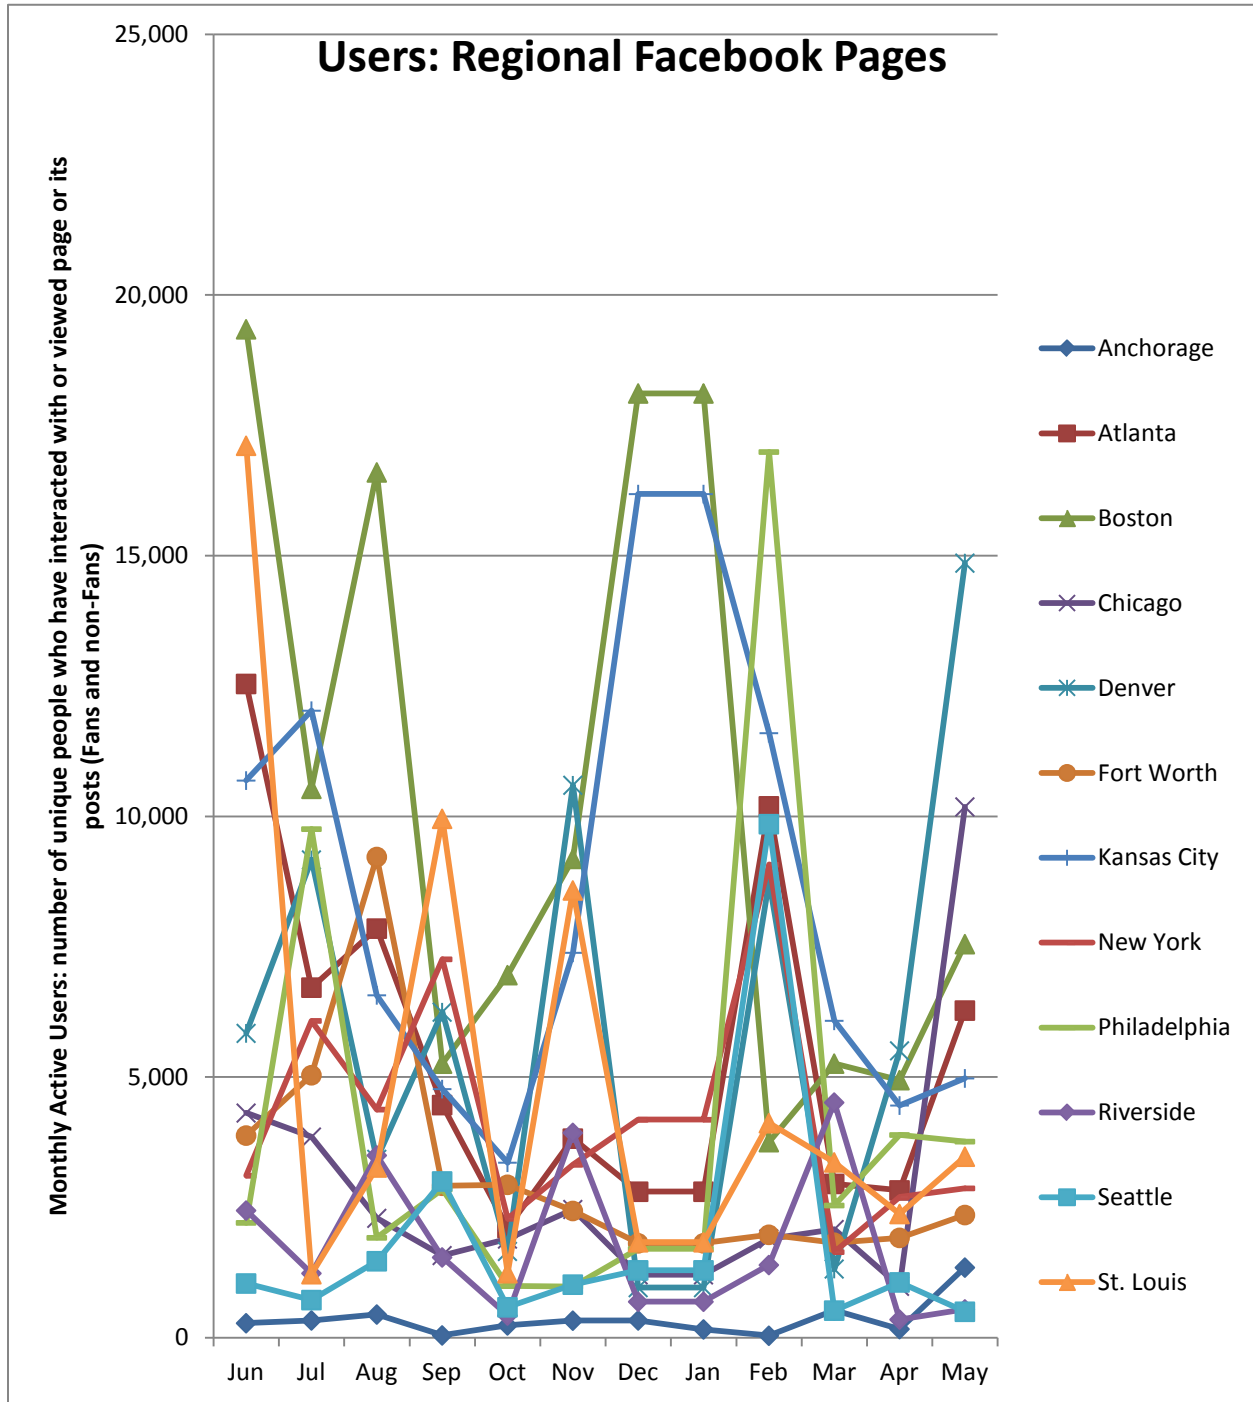

Monthly Active Users of Regional Pages (Source: Appendix IV.B)