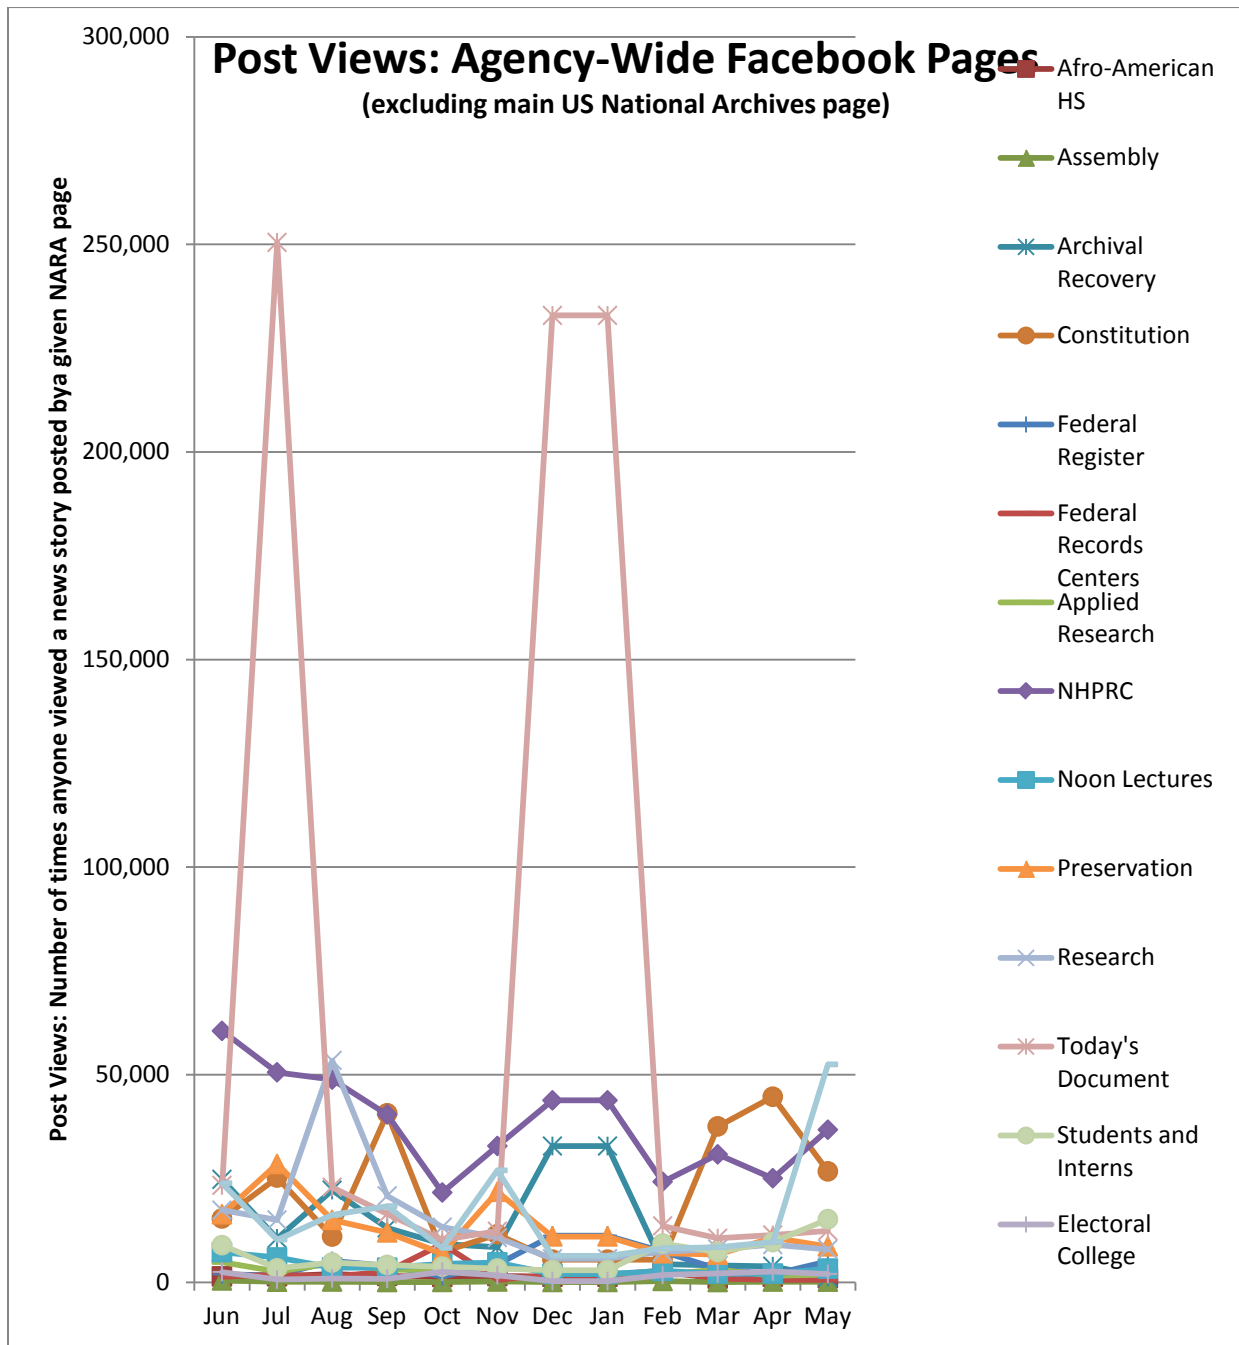

Social Media Tools: Detail View – Tumblr

Tumblr Visits

Followers on Tumblr (Source: Appendix IV)

Social Media Tools: Detail View – Facebook

Post Views on Regional Pages (Source: Appendix IV.A)

Post Views on Presidential Library Pages (Source: Appendix IV.A)

Post Views on Agency-Wide Pages (Source: Appendix IV.A)

Monthly Active Users of Regional Pages (Source: Appendix IV.B)

Monthly Active Users of Presidential Library Pages (Source: Appendix IV.B)

Monthly Active Users of Agency-Wide Pages (Source: Appendix IV.B)