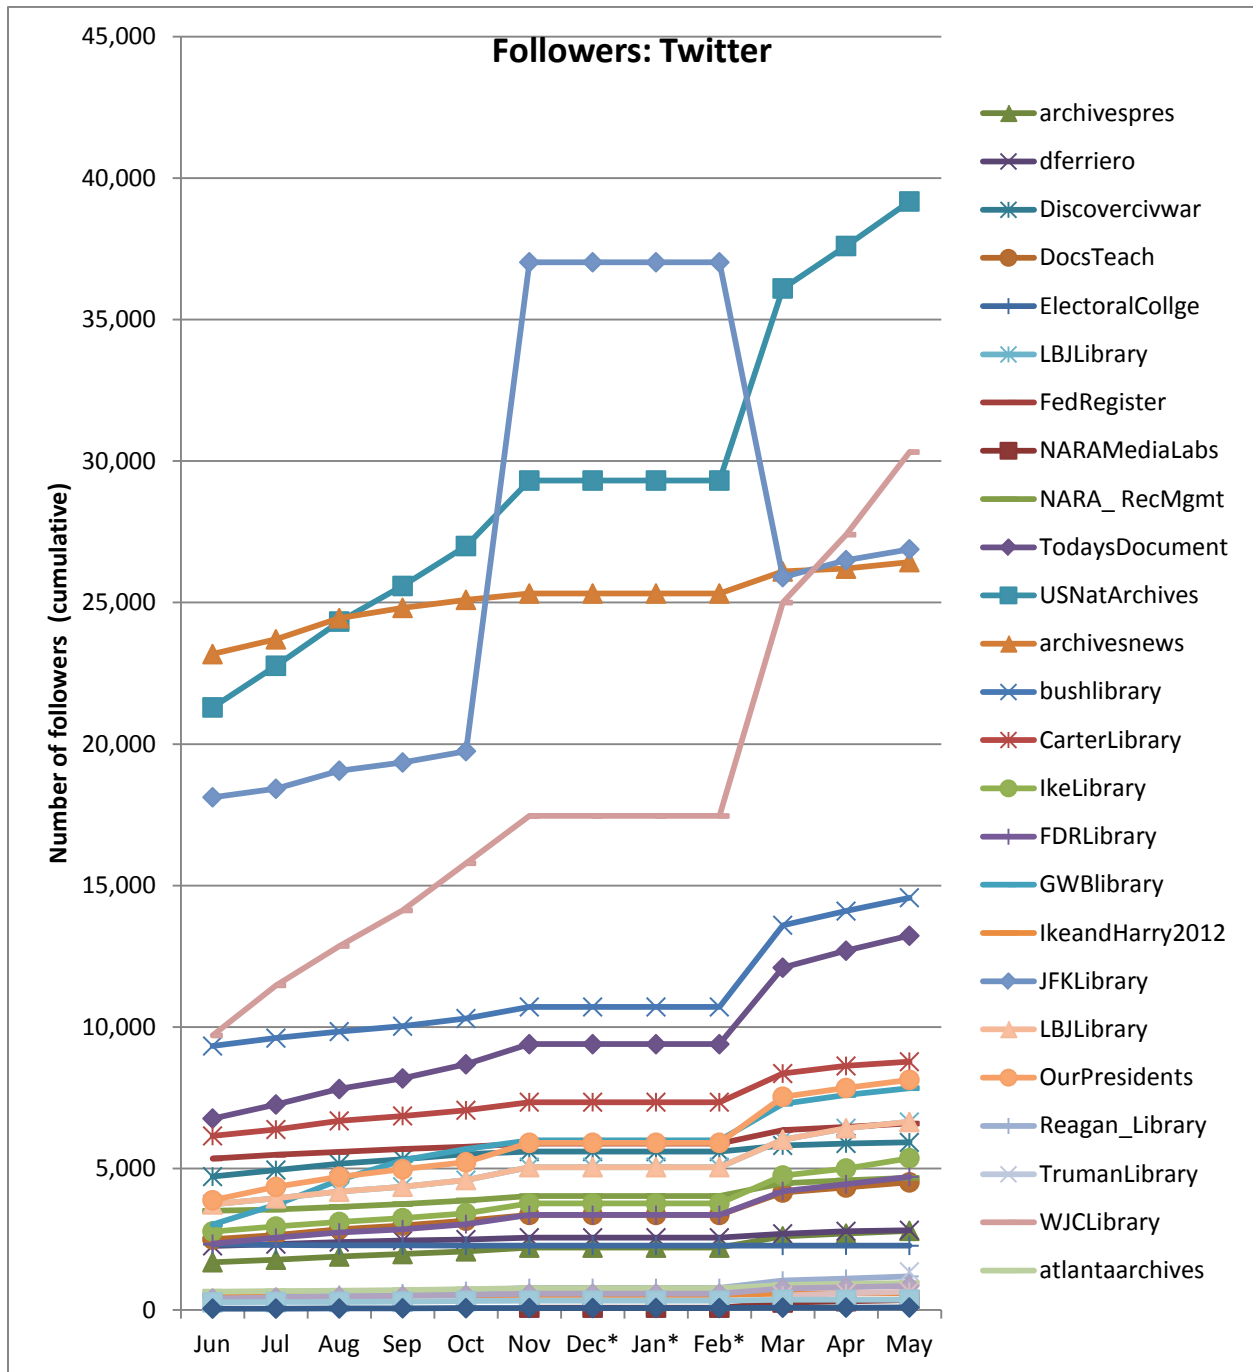

Social Media Tools: Detail View – Twitter

Followers on U.S. National Archives Twitter Feeds (Source: Appendix V)