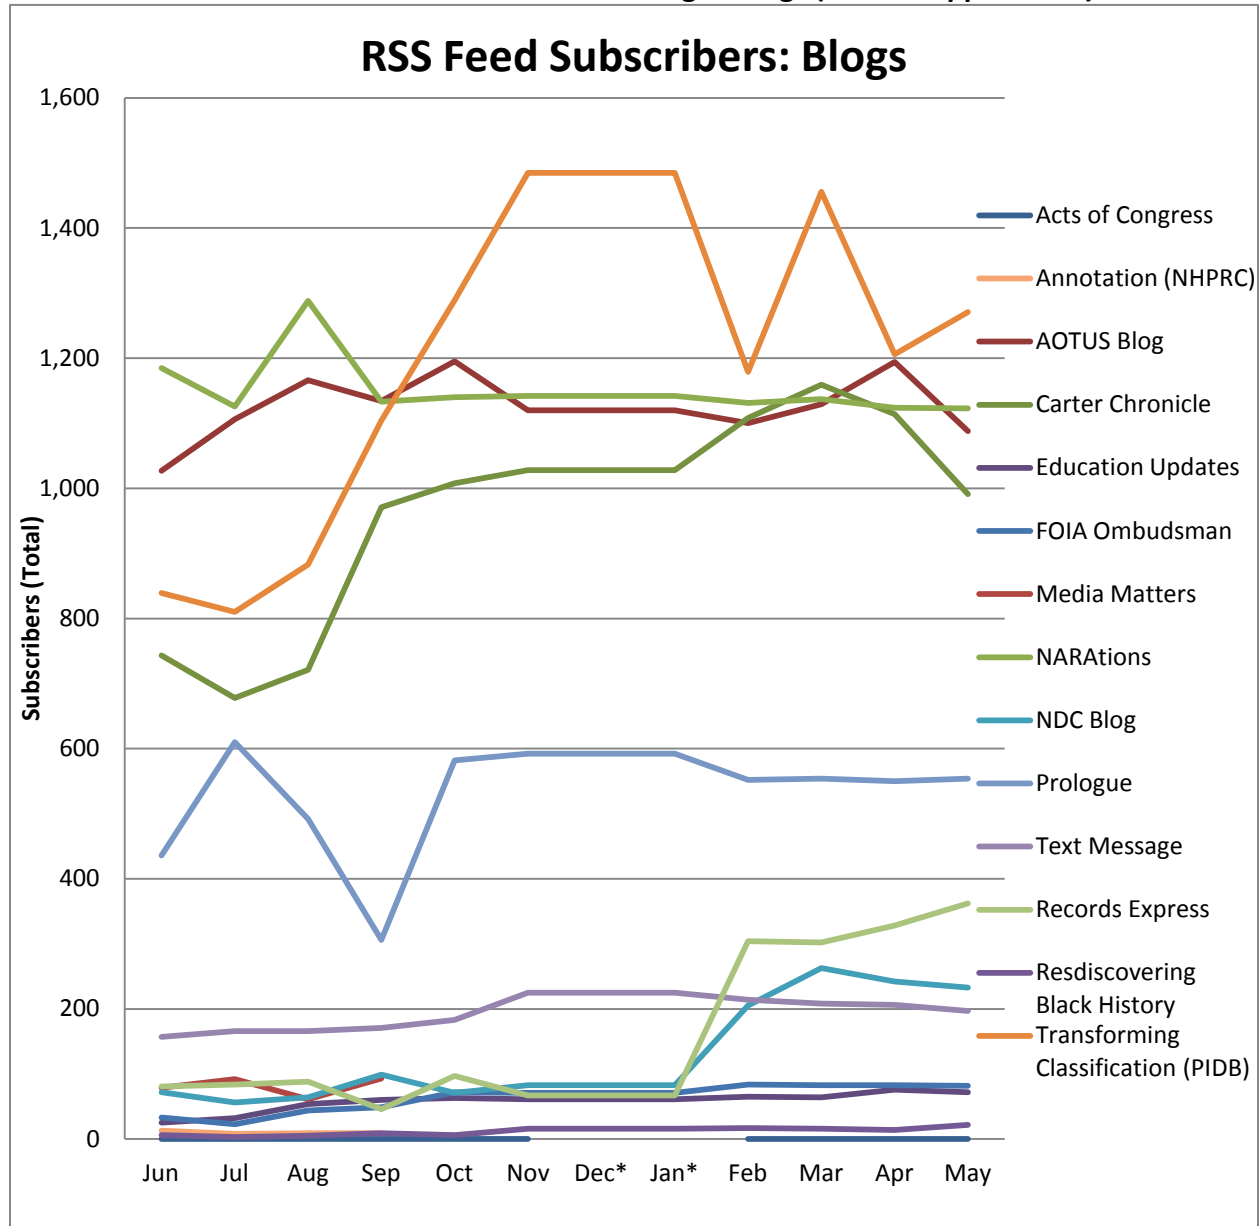

Total RSS Feed Subscribers to Archives.gov Blogs (Source: Appendix III)

Top 5 Most Viewed Blog Posts in May

Blog	Pageviews	Post Title
Prologue	704	Prohibition and the Rise of the American Gangster
NDC	684	How to Build a FLYING SAUCER
Prologue	525	Teddy Roosevelt and Abraham Lincoln in the same photo
NARAtions	472	The National Archives at Kansas City open over 300,000 Alien Case Files
Prologue	449	Emancipation Proclamation: The 13th Amendment