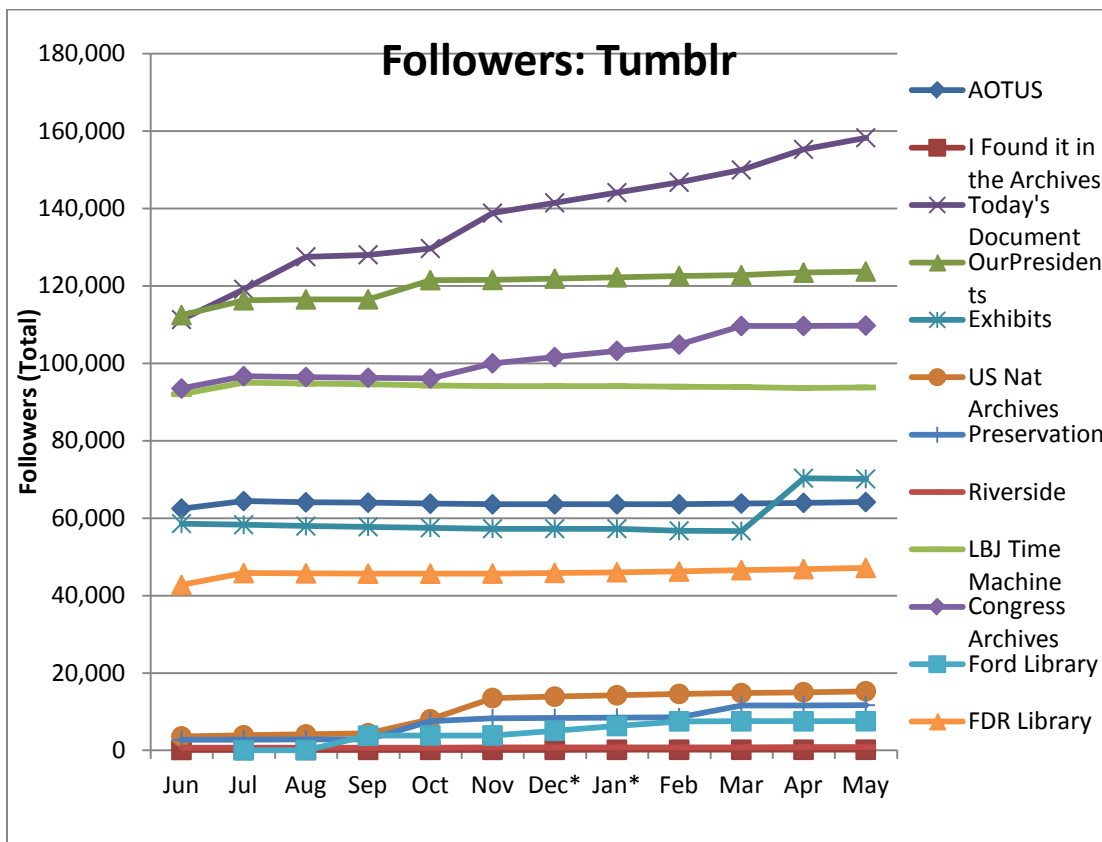

Social Media Tools: Detail View – Blogs (Archives.gov)

Blog Visits (Source: Appendix II.A)

Blog Pageviews (Source: Appendix II.B)

Blog Cumulative Unique Viewers (Source: Appendix II.C)

Blog Unique Viewers by Month (Source: Appendix II.D)

Total RSS Feed Subscribers to Archives.gov Blogs (Source: Appendix III)

Top 5 Most Viewed Blog Posts in May

Blog	Pageviews	Post Title
Prologue	704	Prohibition and the Rise of the American Gangster
NDC	684	How to Build a FLYING SAUCER
Prologue	525	Teddy Roosevelt and Abraham Lincoln in the same photo
NARAtions	472	The National Archives at Kansas City open over 300,000 Alien Case Files
Prologue	449	Emancipation Proclamation: The 13th Amendment

Social Media Tools: Detail View – Tumblr

Tumblr Visits

Followers on Tumblr (Source: Appendix IV)

Social Media Tools: Detail View – Facebook

Post Views on Regional Pages (Source: Appendix IV.A)

Post Views on Presidential Library Pages (Source: Appendix IV.A)

Post Views on Agency-Wide Pages (Source: Appendix IV.A)

Monthly Active Users of Regional Pages (Source: Appendix IV.B)

Monthly Active Users of Presidential Library Pages (Source: Appendix IV.B)

Monthly Active Users of Agency-Wide Pages (Source: Appendix IV.B)