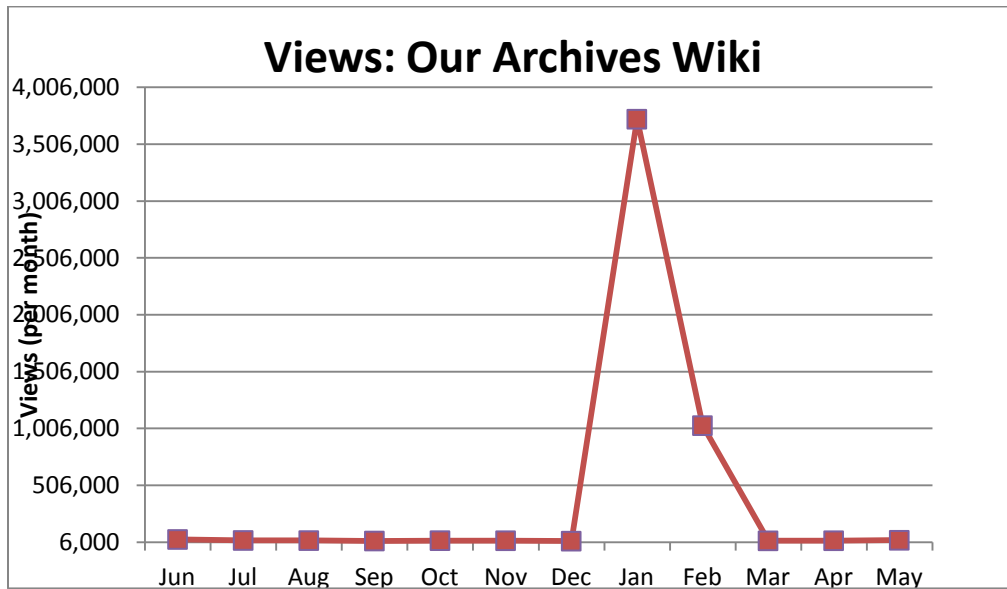

Social Media Tools: Detail View – *Our Archives Wiki*

Views on Our Archives Wiki (Per Month)