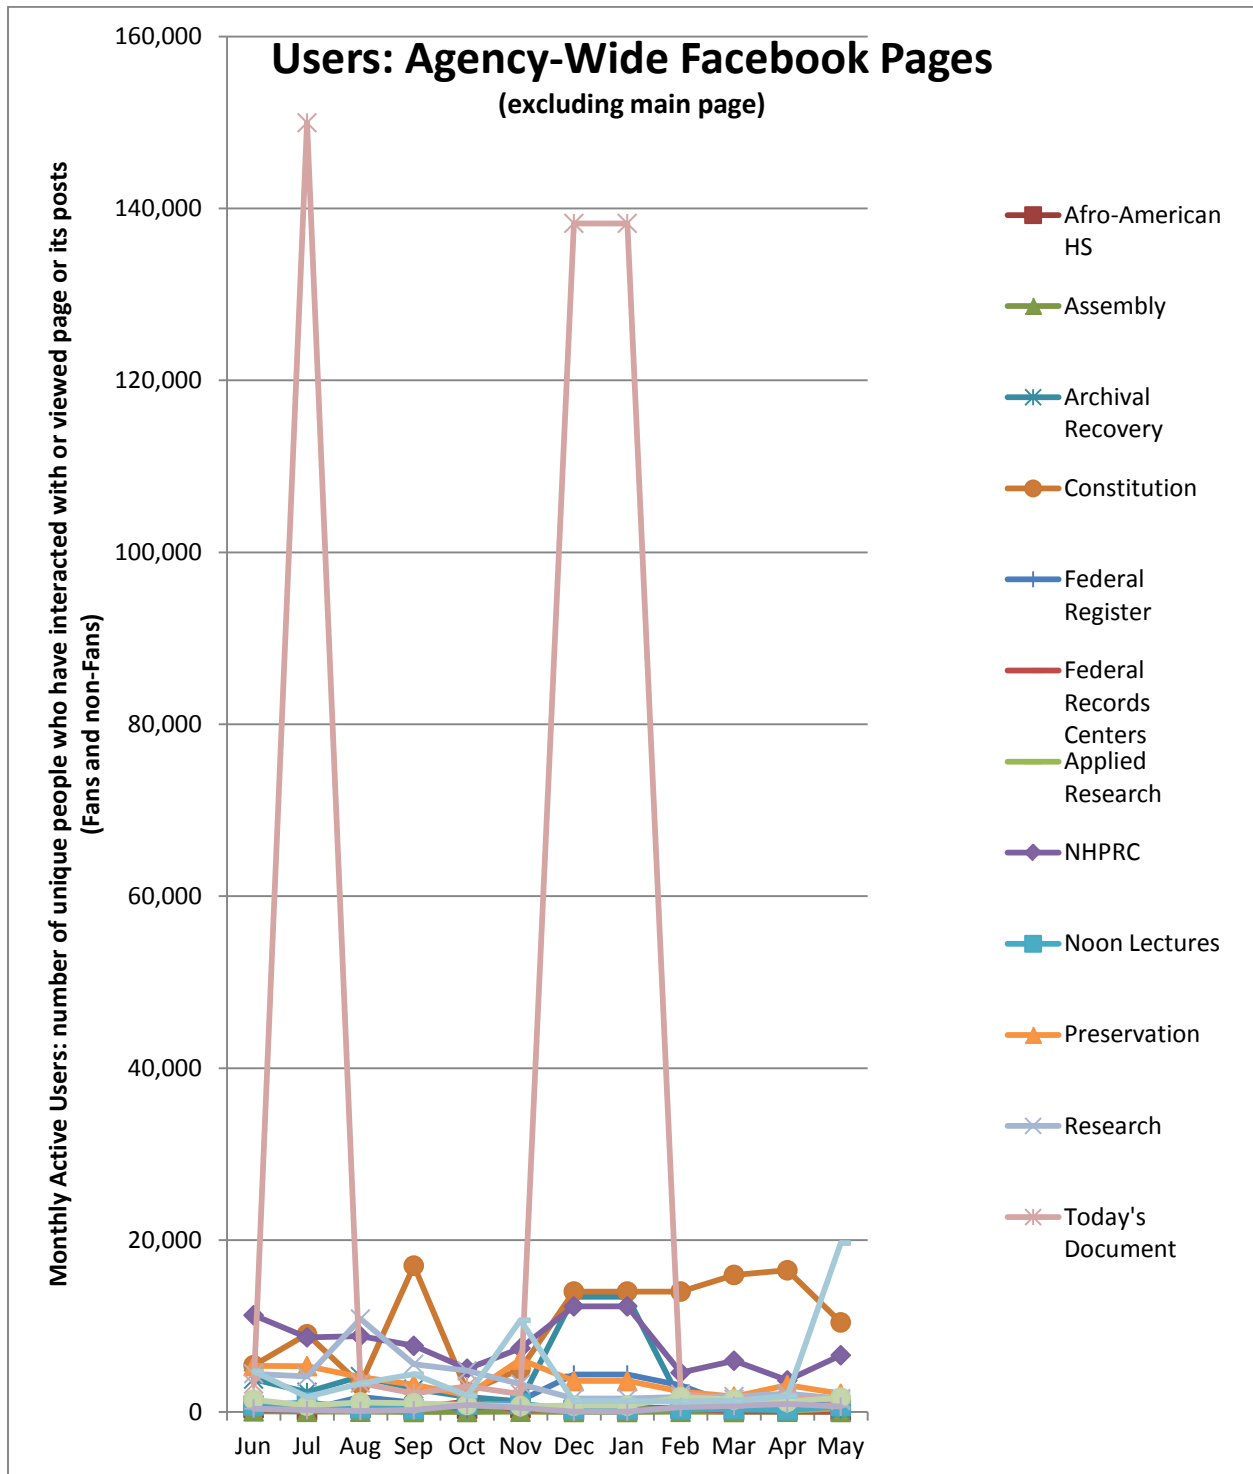

Social Media Tools: Detail View – Tumblr

Tumblr Visits

Followers on Tumblr (Source: Appendix IV)

Social Media Tools: Detail View – Facebook

Post Views on Regional Pages (Source: Appendix IV.A)

Post Views on Presidential Library Pages (Source: Appendix IV.A)

Post Views on Agency-Wide Pages (Source: Appendix IV.A)

Monthly Active Users of Regional Pages (Source: Appendix IV.B)

Monthly Active Users of Presidential Library Pages (Source: Appendix IV.B)

Monthly Active Users of Agency-Wide Pages (Source: Appendix IV.B)

Social Media Tools: Detail View – Flickr

Views on Photostreams (Per Month)

Photos Uploaded (Per Month)

Followers of Photostreams (Cumulative)

Social Media Tools: Detail View – Foursquare

Number of Check-ins at USNatArchives and OurPresidents Venues (Cumulative)