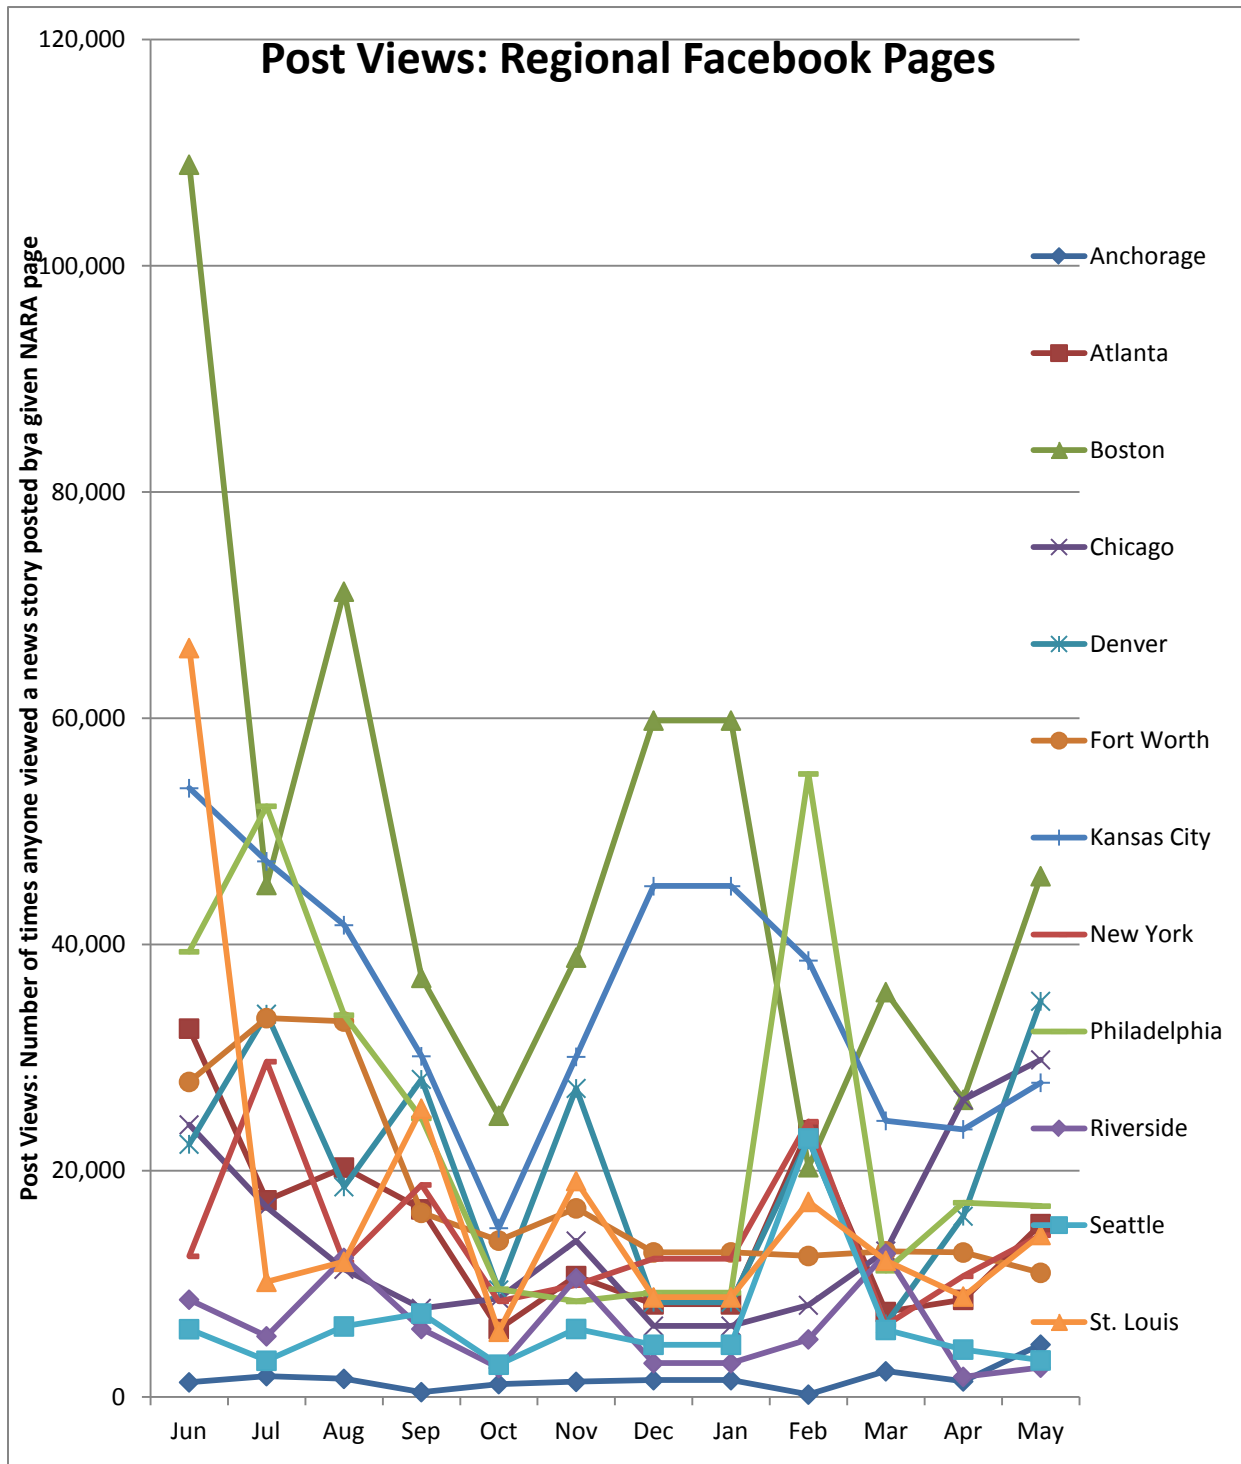

Social Media Tools: Detail View – Tumblr

Tumblr Visits

Followers on Tumblr (Source: Appendix IV)

Social Media Tools: Detail View – Facebook

Post Views on Regional Pages (Source: Appendix IV.A)

Post Views on Presidential Library Pages (Source: Appendix IV.A)