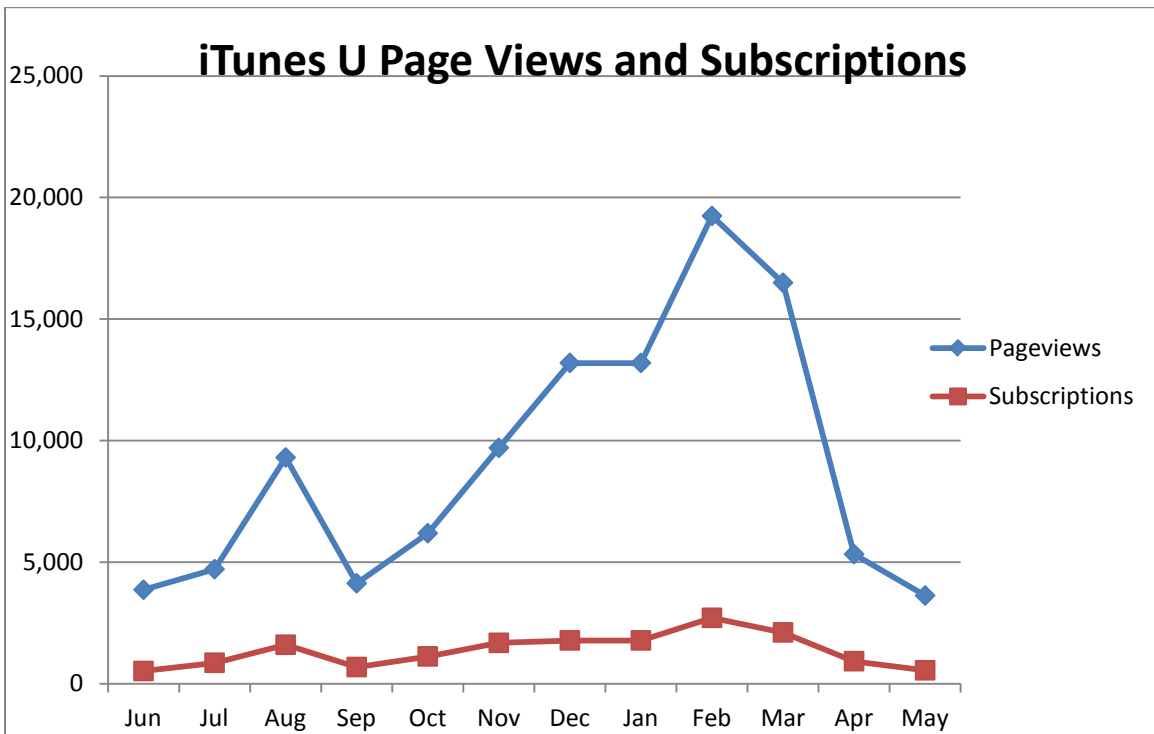

Video Title	Views
A Very Beazley Christmas, 2005	35,645
Curious Alice, 1971	7,054
Stories from the Great Depression	6,461
Private Snafu in "Censored." 1944	3,528
Eisenhower's "Military-Industrial Complex" Speech Origins and Significance	1,888

Social Media Tools: Detail View – Twitter

Followers on U.S. National Archives Twitter Feeds (Source: Appendix V)

Social Media Tools: Detail View – iTunes U

Track Plays and Downloads on U.S. National Archives iTunes U (Source: Appendix VI)

Page Views and Subscriptions on U.S. National Archives iTunes U (Source: Appendix VI)

Social Media Tools: Detail View – Google+

Followers on Google+ (Source: Appendix VII)

Social Media Tools: Detail View – Pinterest