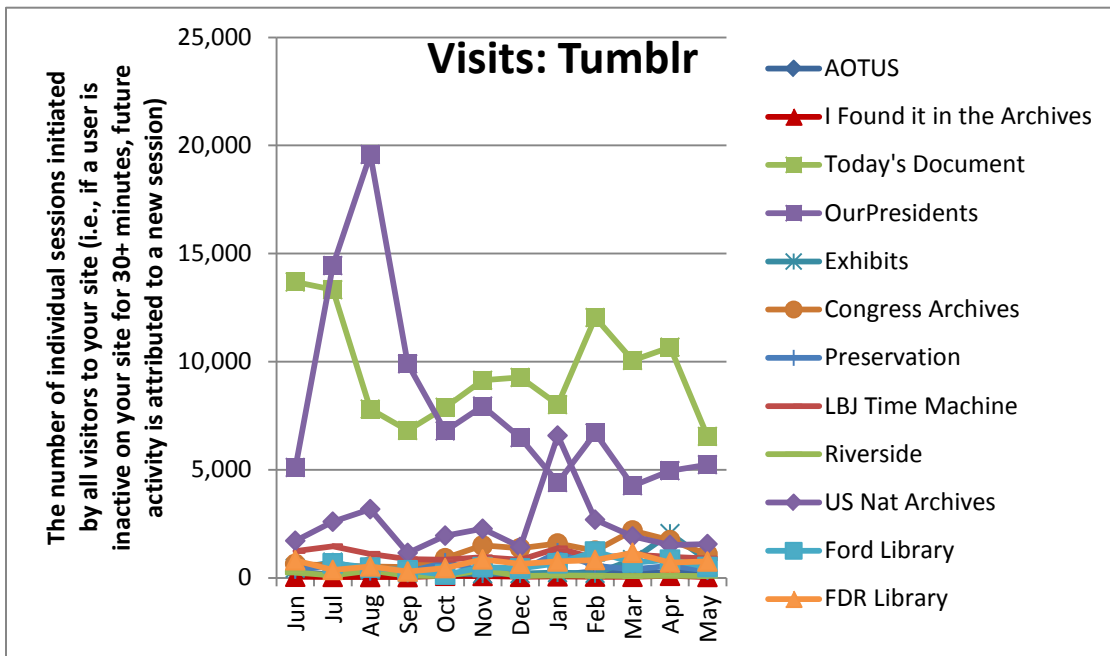

Social Media Tools: Detail View – Blogs (Archives.gov)

Blog Visits (Source: Appendix II.A)

Blog Pageviews (Source: Appendix II.B)

Blog Cumulative Unique Viewers (Source: Appendix II.C)

Blog Unique Viewers by Month (Source: Appendix II.D)

Total RSS Feed Subscribers to Archives.gov Blogs (Source: Appendix III)

Top 5 Most Viewed Blog Posts in May

Blog	Pageviews	Post Title
Prologue	704	Prohibition and the Rise of the American Gangster
NDC	684	How to Build a FLYING SAUCER
Prologue	525	Teddy Roosevelt and Abraham Lincoln in the same photo
NARAtions	472	The National Archives at Kansas City open over 300,000 Alien Case Files
Prologue	449	Emancipation Proclamation: The 13th Amendment

Social Media Tools: Detail View – Tumblr

Tumblr Visits

Followers on Tumblr (Source: Appendix IV)

Social Media Tools: Detail View – Facebook

Post Views on Regional Pages (Source: Appendix IV.A)

Post Views on Presidential Library Pages (Source: Appendix IV.A)

Post Views on Agency-Wide Pages (Source: Appendix IV.A)

Monthly Active Users of Regional Pages (Source: Appendix IV.B)

Monthly Active Users of Presidential Library Pages (Source: Appendix IV.B)

Monthly Active Users of Agency-Wide Pages (Source: Appendix IV.B)