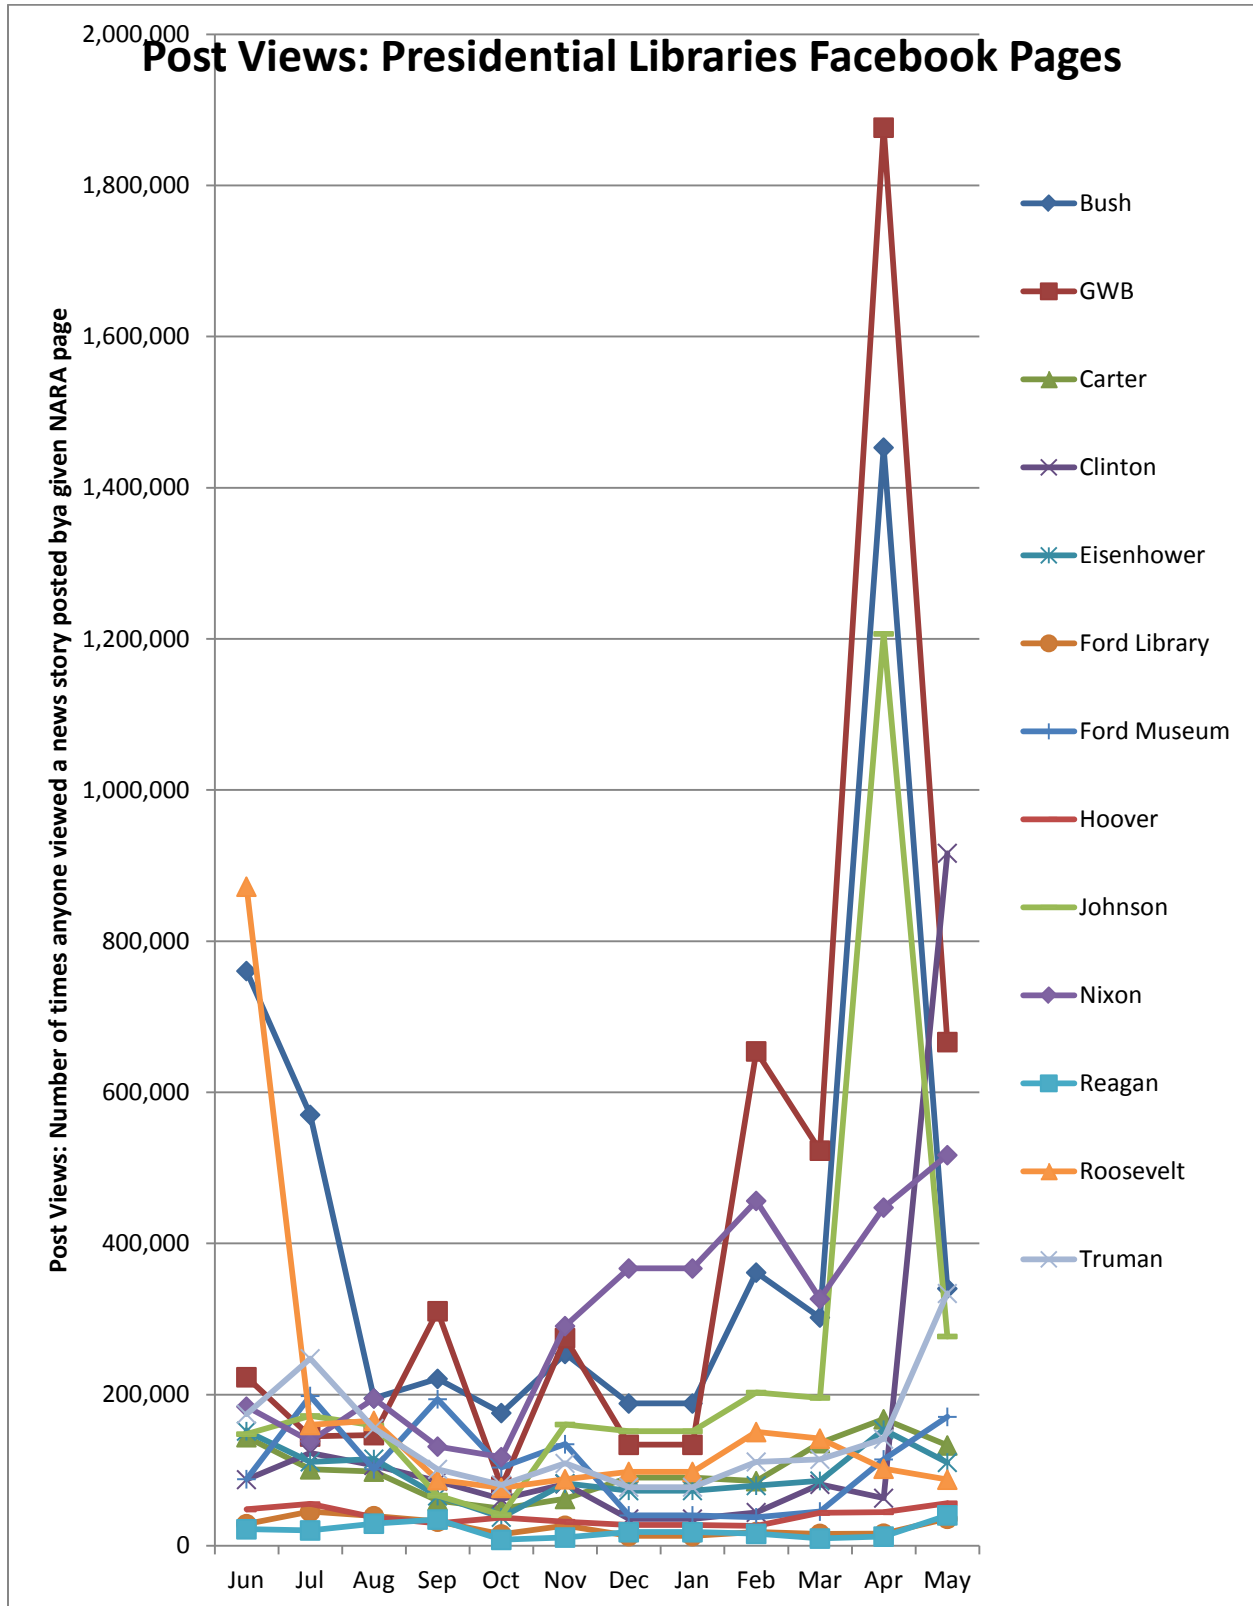

Social Media Tools: Detail View – Tumblr

Tumblr Visits

Followers on Tumblr (Source: Appendix IV)

Social Media Tools: Detail View – Facebook

Post Views on Regional Pages (Source: Appendix IV.A)

Post Views on Presidential Library Pages (Source: Appendix IV.A)