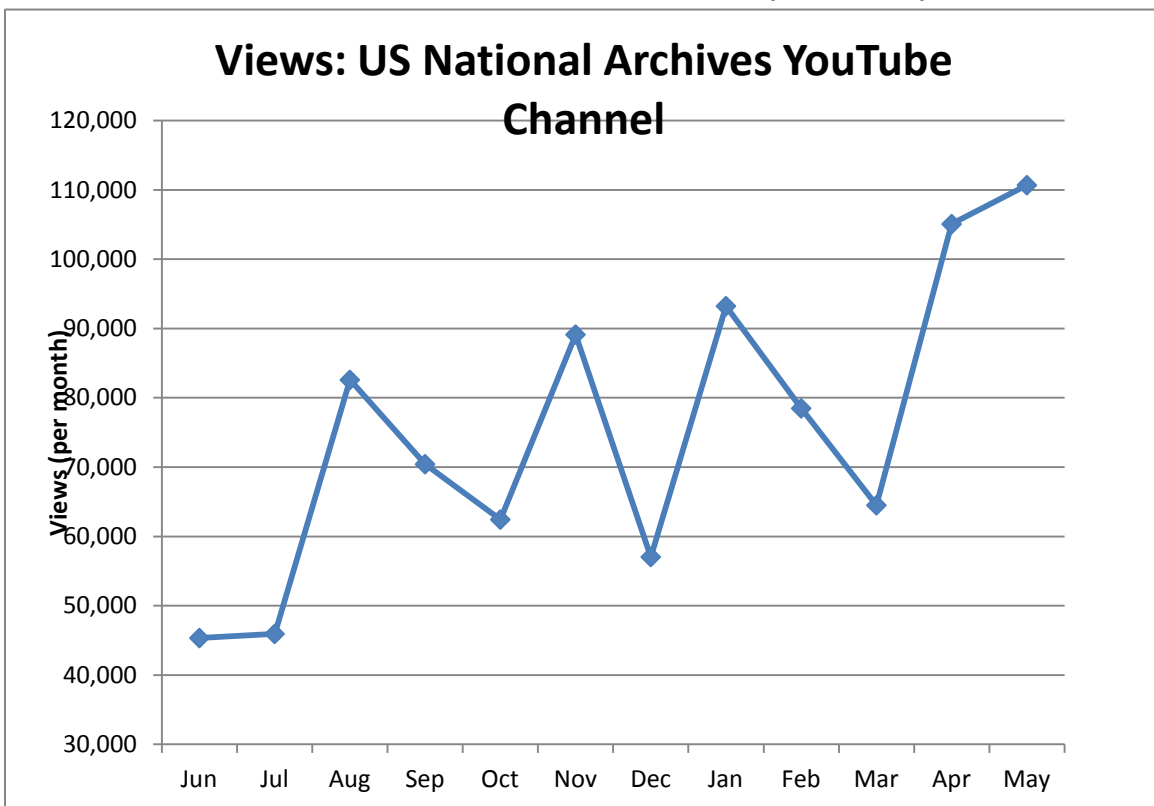

Number of Followers of USNatArchives and OurPresidents (Cumulative)

Social Media Tools: Detail View – *Our Archives Wiki*

Views on Our Archives Wiki (Per Month)

Edits on Our Archives Wiki (Per Month)

Editors on Our Archives Wiki (Cumulative)

Social Media Tools: Detail View – YouTube

Views on US National Archives Channel (Per Month)

Videos Uploaded to US National Archives Channel (Per Month)

Top 5 Most Viewed Videos for May 2014 on US National Archives Channel