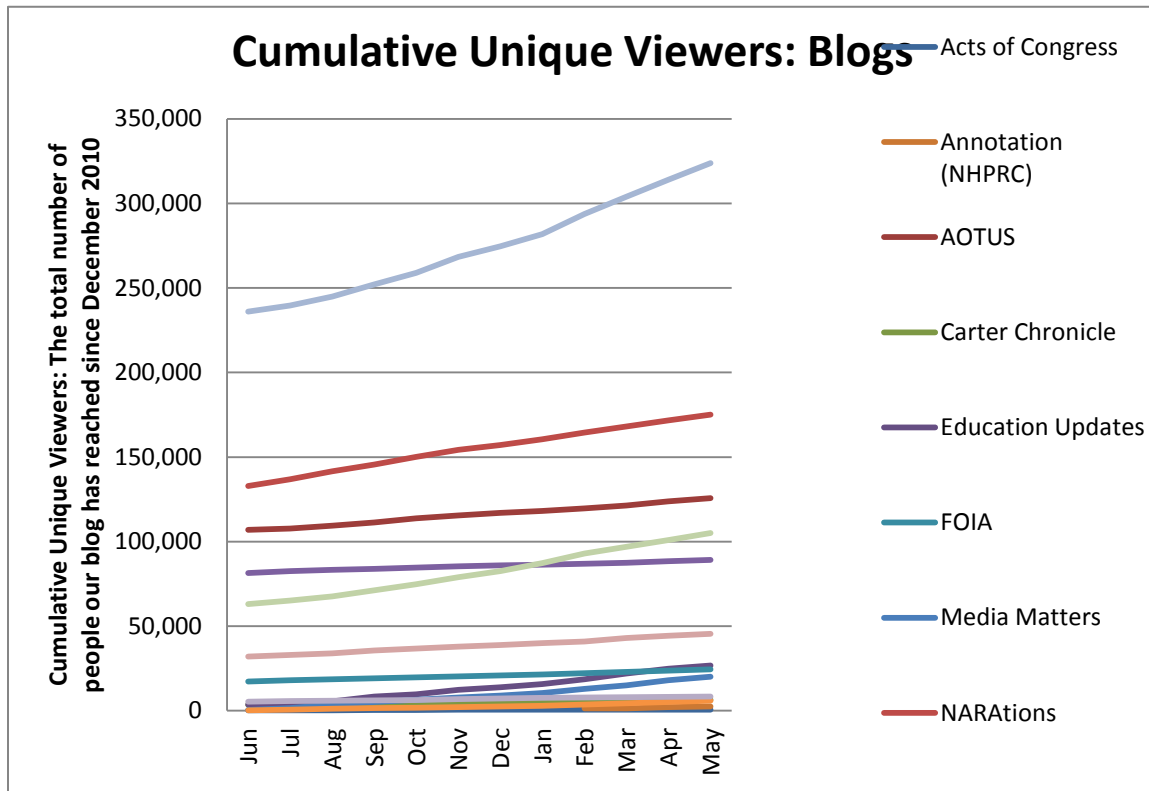

Social Media Tools: Detail View – Blogs (Archives.gov)

Blog Visits (Source: Appendix II.A)

Blog Pageviews (Source: Appendix II.B)

Blog Cumulative Unique Viewers (Source: Appendix II.C)

Blog Unique Viewers by Month (Source: Appendix II.D)