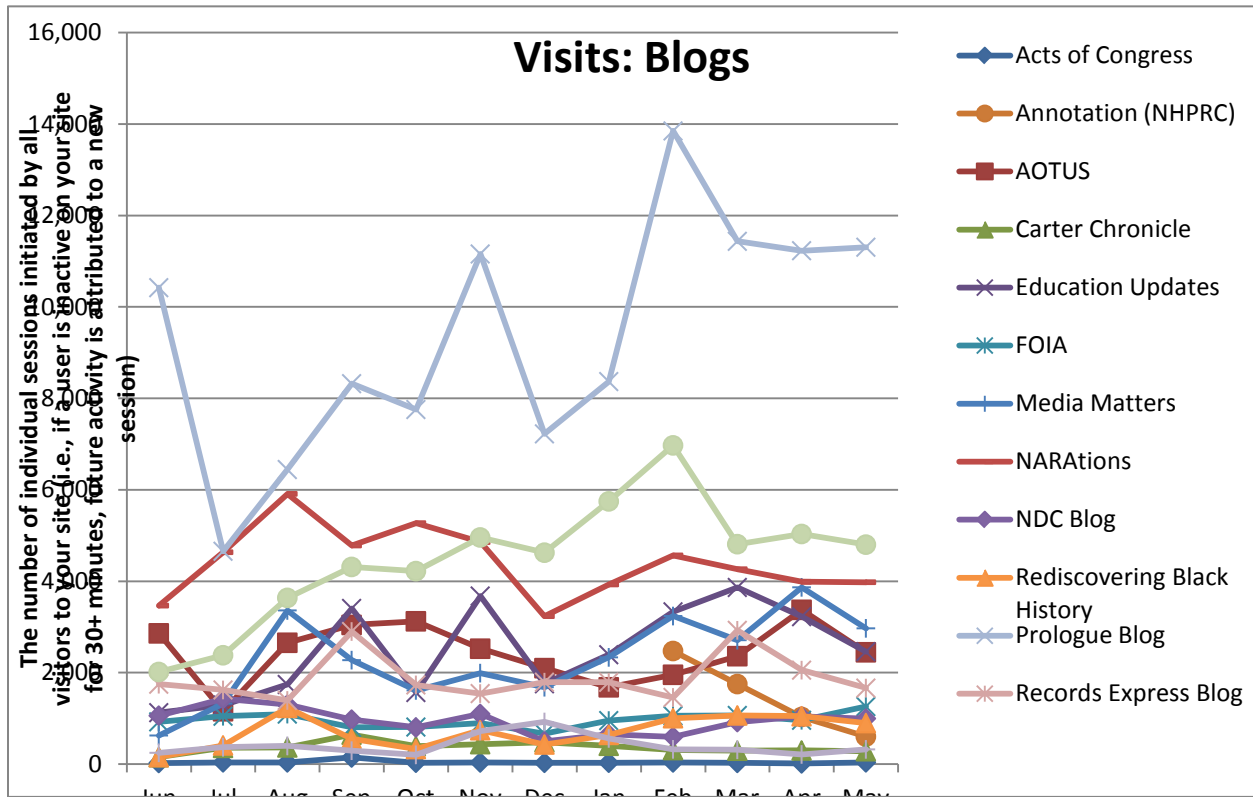

Views: on External Social Media Projects (Per Month)

Number of Archives.gov Visits Referred by Social Media Sites (Per Month)

New External Social Media Projects: May Projects

	Dipity	Facebook	Flickr	Twitter	Wiki	Tumblr	Blog	YouTube	Instagram
June						1			
July						1			
August									
September									1
October									
November				1					
December									
January									
February									
March									1
April									
May				1					1

Social Media Tools: Detail View – Blogs (Archives.gov)

Blog Visits (Source: Appendix II.A)

Blog Pageviews (Source: Appendix II.B)

Blog Cumulative Unique Viewers (Source: Appendix II.C)

Blog Unique Viewers by Month (Source: Appendix II.D)

Followers on Pinterest (Source: Appendix VIII)

APPENDIX I: Sources of Information

Site / Tool	Source	Statistic
Archives.gov	Google Analytics	Visits via referring sites
Blogs (WordPress)	Google Analytics	Visits Pageviews Unique visitors (monthly)
	Feedburner	RSS feed subscribers
Tumblogs	Google Analytics	Visits Pageviews Unique visitors (monthly)
	Tumblr	Followers
Facebook	Facebook	Impressions Reach
Flickr	Flickr	View counts Content uploaded Who calls you a contact?
Foursquare	Foursquare	All-time check-ins at all venues Followers
Google+	Google+	Followers
iTunes	iTunes	Track Downloads Page Views Subscriptions
Our Archives Wiki	Wikispaces	Views Page edits Editors
Pinterest	Pinterest	Followers
YouTube	YouTube	Views of videos on this channel Views of top videos My uploaded videos
Twitter	Twitter	Followers

APPENDIX VI: Monthly iTunes U Page Views, Track Plays Track Downloads, and Subscriptions

	June	July	August	Sept	Oct	Nov	Dec	Jan	Feb	March	Apr	May
Page Views	3,866	4,713	9,307	4,132	6,192	9,702	13,195	13,195	19,241	16,494	5,331	3,629
Track Downloads	3,697	3,068	5,026	3,385	4,651	5,868	8,992	8,992	12,749	4,568	3,045	2,404
Subscriptions	523	864	1,605	688	1,125	1,682	1,783	1,783	2,712	2,112	929	554