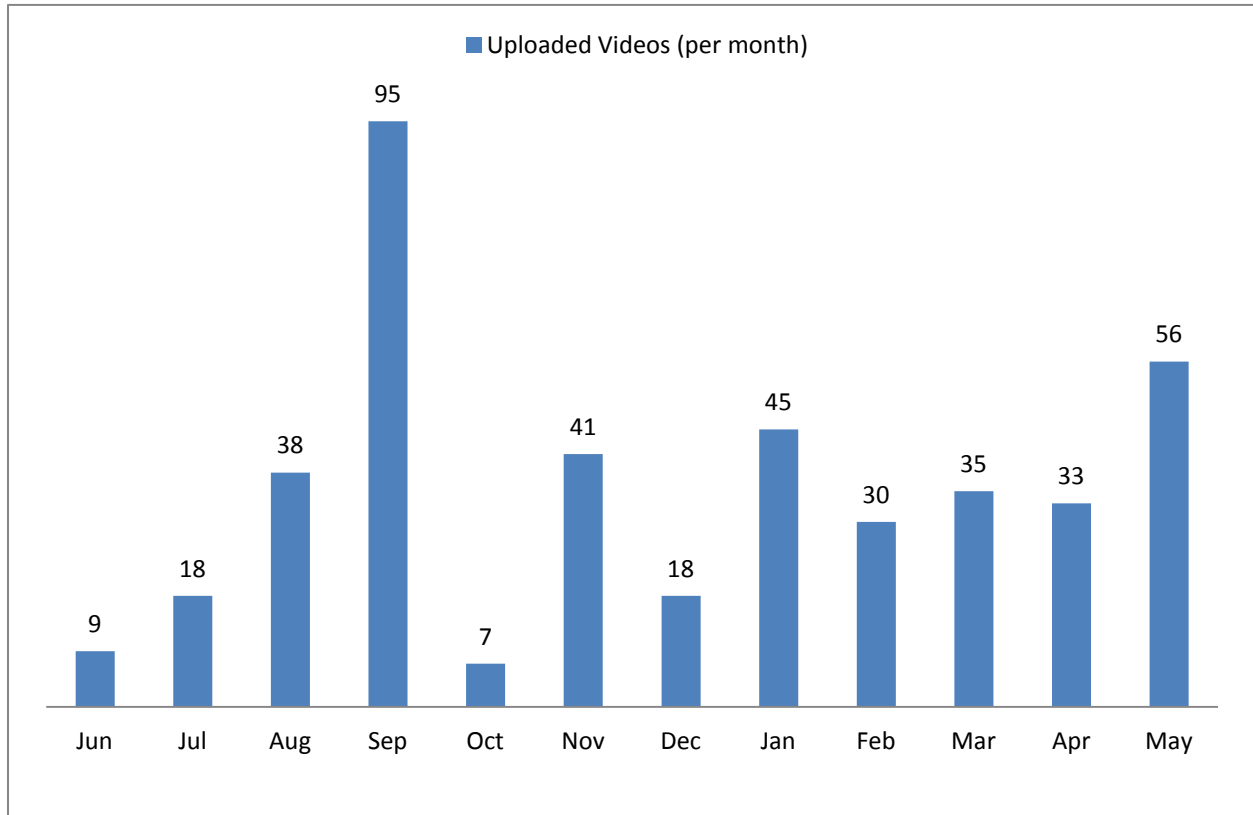

Videos Uploaded to US National Archives Channel (Per Month)

Top 5 Most Viewed Videos for May 2014 on US National Archives Channel

Video Title	Views
A Very Beazley Christmas, 2005	35,645
Curious Alice, 1971	7,054
Stories from the Great Depression	6,461
Private Snafu in "Censored." 1944	3,528
Eisenhower's "Military-Industrial Complex" Speech Origins and Significance	1,888