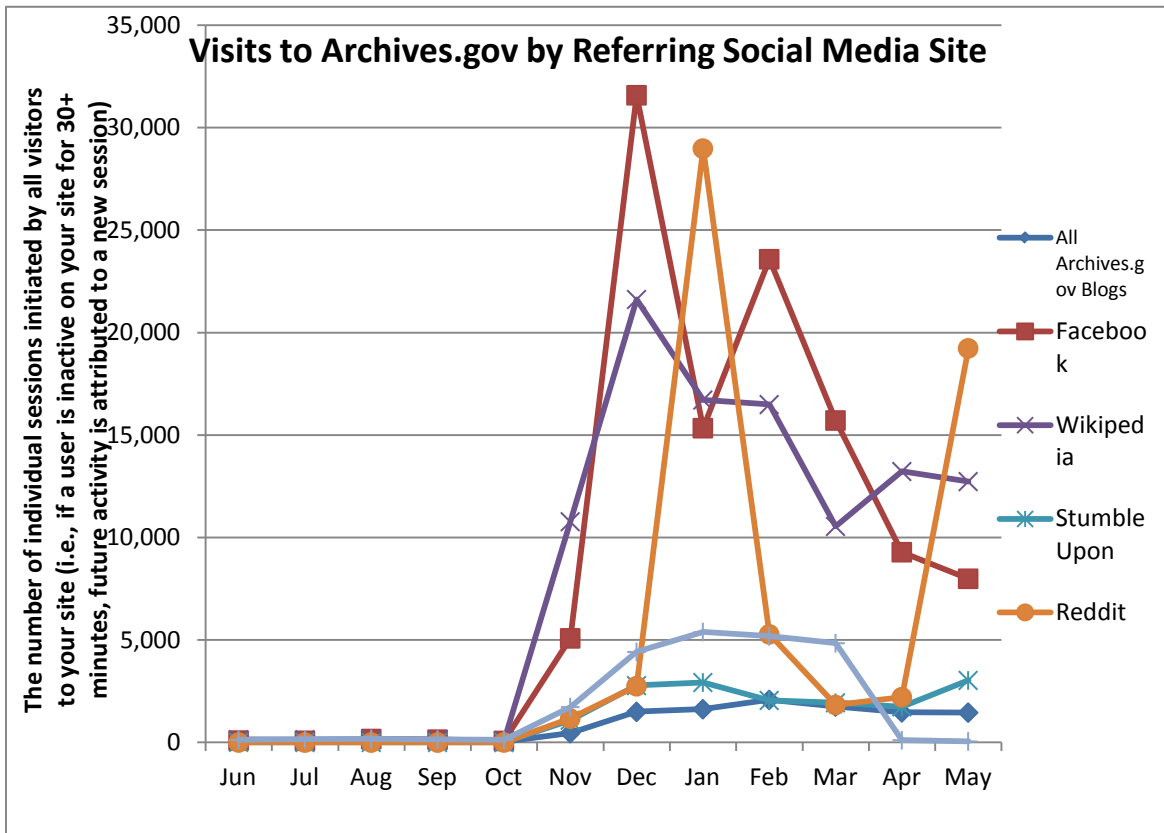

Views: on External Social Media Projects (Per Month)

Number of Archives.gov Visits Referred by Social Media Sites (Per Month)

New External Social Media Projects: May Projects

	Dipity	Facebook	Flickr	Twitter	Wiki	Tumblr	Blog	YouTube	Instagram
June						1			
July						1			
August									
September									1
October									
November				1					
December									
January									
February									
March									1
April									
May				1					1