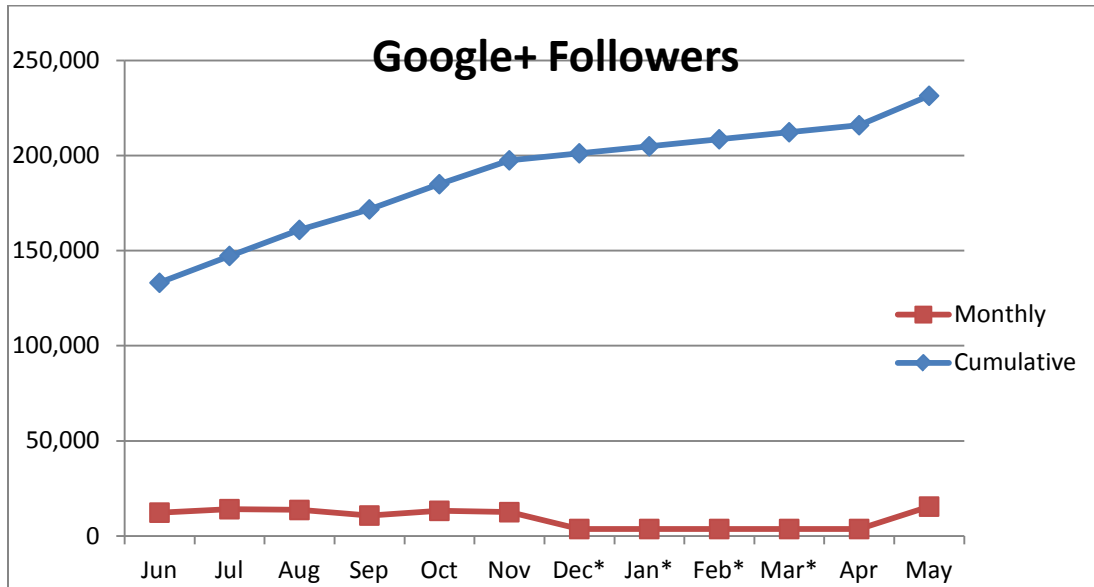

Video Title	Views
A Very Beazley Christmas, 2005	35,645
Curious Alice, 1971	7,054
Stories from the Great Depression	6,461
Private Snafu in "Censored." 1944	3,528
Eisenhower's "Military-Industrial Complex" Speech Origins and Significance	1,888

Social Media Tools: Detail View – Twitter

Followers on U.S. National Archives Twitter Feeds (Source: Appendix V)

Social Media Tools: Detail View – iTunes U

Track Plays and Downloads on U.S. National Archives iTunes U (Source: Appendix VI)

Page Views and Subscriptions on U.S. National Archives iTunes U (Source: Appendix VI)

Social Media Tools: Detail View – Google+

Followers on Google+ (Source: Appendix VII)

Social Media Tools: Detail View – Pinterest