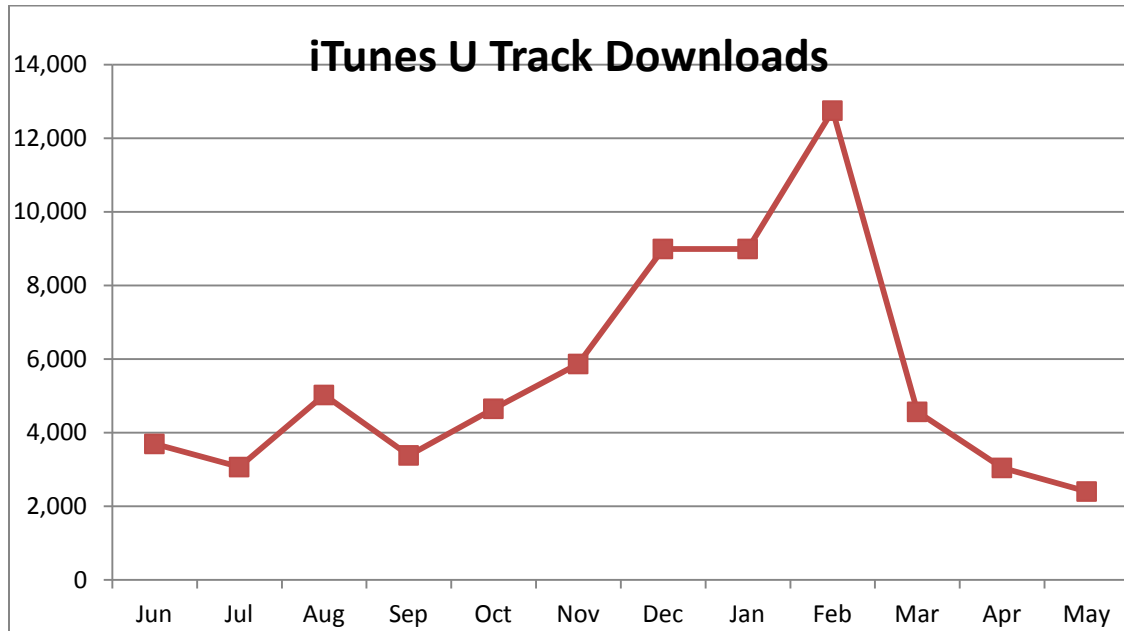

Social Media Tools: Detail View – iTunes U

Track Plays and Downloads on U.S. National Archives iTunes U (Source: Appendix VI)