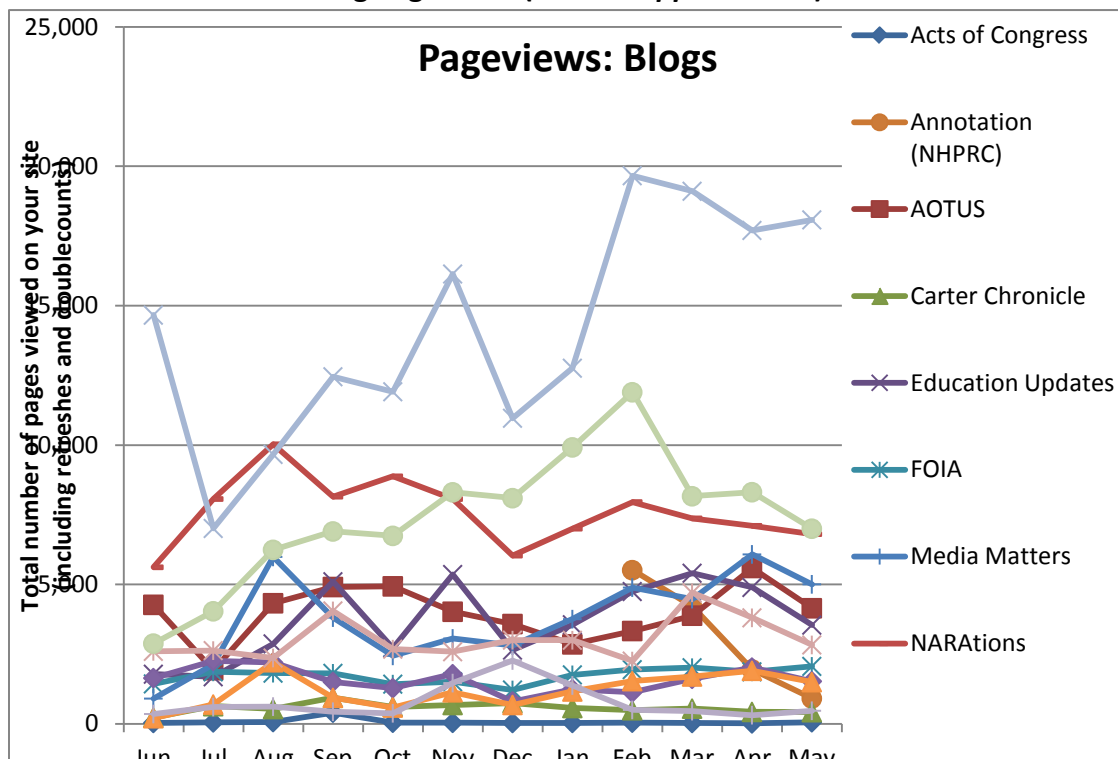

Views: on External Social Media Projects (Per Month)

Number of Archives.gov Visits Referred by Social Media Sites (Per Month)

New External Social Media Projects: May Projects

	Dipity	Facebook	Flickr	Twitter	Wiki	Tumblr	Blog	YouTube	Instagram
June						1			
July						1			
August									
September									1
October									
November				1					
December									
January									
February									
March									1
April									
May				1					1

Social Media Tools: Detail View – Blogs (Archives.gov)

Blog Visits (Source: Appendix II.A)

Blog Pageviews (Source: Appendix II.B)

Blog Cumulative Unique Viewers (Source: Appendix II.C)

Blog Unique Viewers by Month (Source: Appendix II.D)