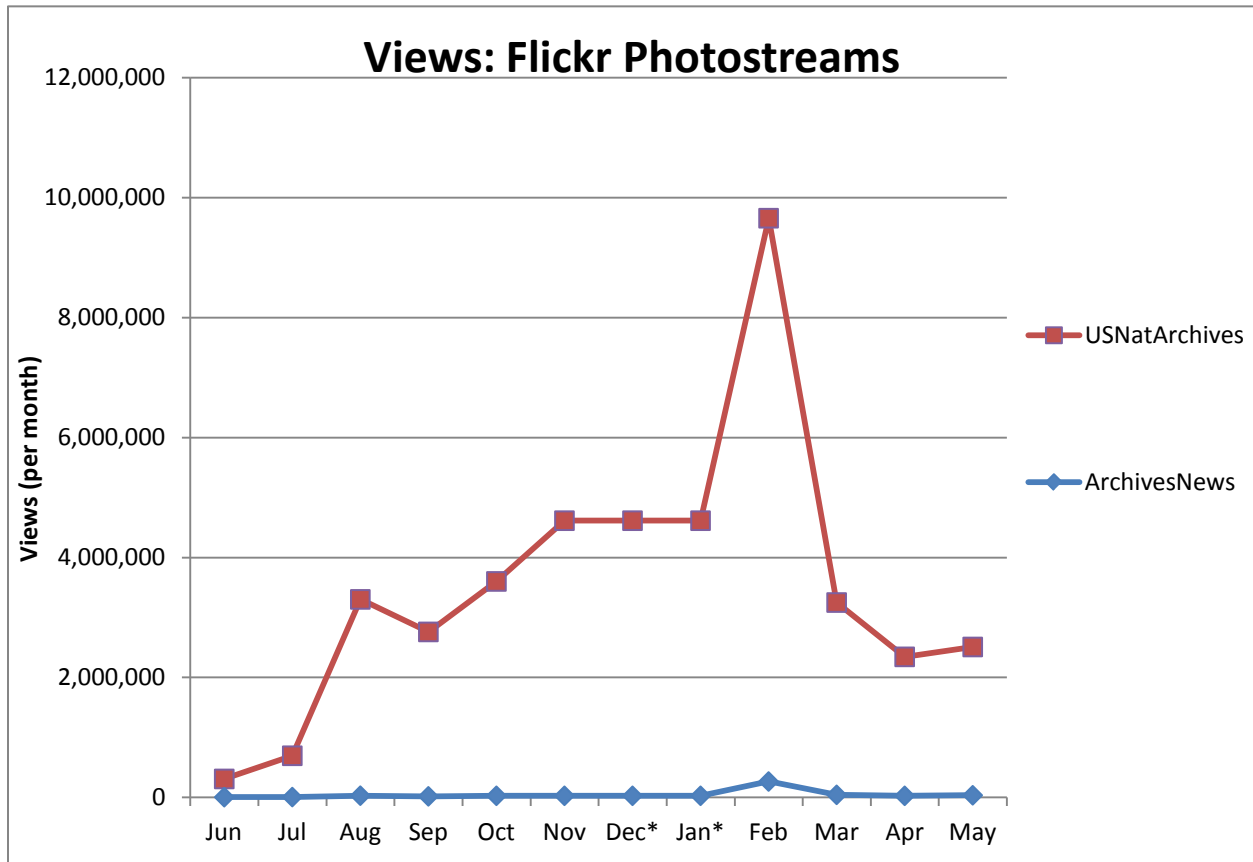

Social Media Tools: Detail View – Tumblr

Tumblr Visits

Followers on Tumblr (Source: Appendix IV)

Social Media Tools: Detail View – Facebook

Post Views on Regional Pages (Source: Appendix IV.A)

Post Views on Presidential Library Pages (Source: Appendix IV.A)

Post Views on Agency-Wide Pages (Source: Appendix IV.A)

Monthly Active Users of Regional Pages (Source: Appendix IV.B)

Monthly Active Users of Presidential Library Pages (Source: Appendix IV.B)

Monthly Active Users of Agency-Wide Pages (Source: Appendix IV.B)

Social Media Tools: Detail View – Flickr

Views on Photostreams (Per Month)

Photos Uploaded (Per Month)

Followers of Photostreams (Cumulative)

Social Media Tools: Detail View – Foursquare

Number of Check-ins at USNatArchives and OurPresidents Venues (Cumulative)