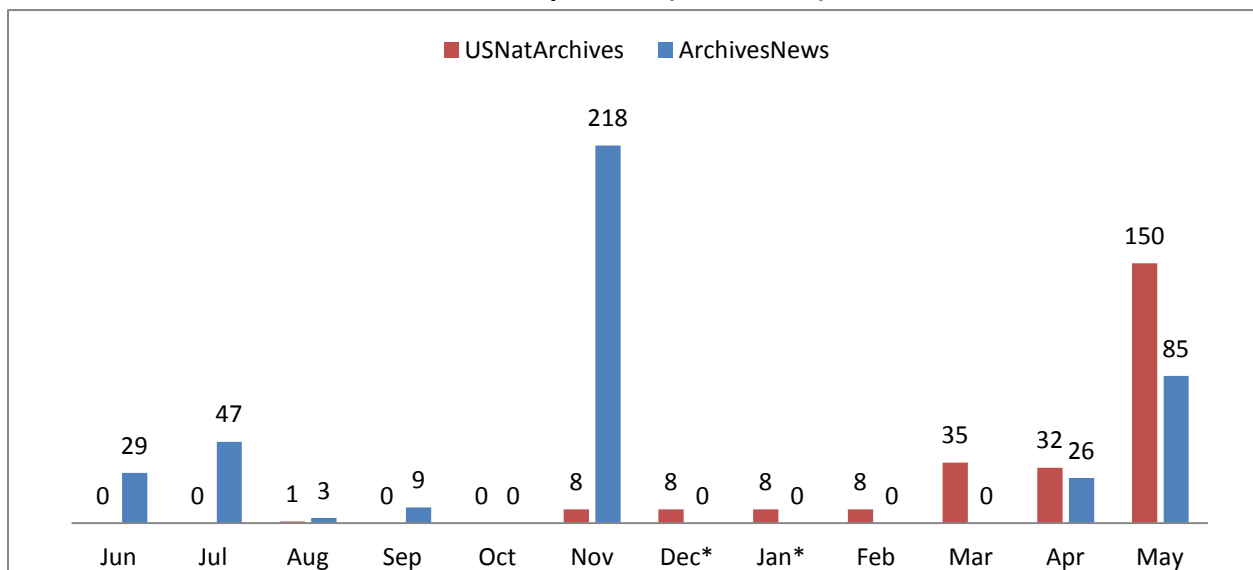

Social Media Tools: Detail View – Tumblr

Tumblr Visits

Followers on Tumblr (Source: Appendix IV)

Social Media Tools: Detail View – Facebook

Post Views on Regional Pages (Source: Appendix IV.A)

Post Views on Presidential Library Pages (Source: Appendix IV.A)

Post Views on Agency-Wide Pages (Source: Appendix IV.A)

Monthly Active Users of Regional Pages (Source: Appendix IV.B)

Monthly Active Users of Presidential Library Pages (Source: Appendix IV.B)

Monthly Active Users of Agency-Wide Pages (Source: Appendix IV.B)

Social Media Tools: Detail View – Flickr

Views on Photostreams (Per Month)

Photos Uploaded (Per Month)

Followers of Photostreams (Cumulative)

Social Media Tools: Detail View – Foursquare

Number of Check-ins at USNatArchives and OurPresidents Venues (Cumulative)