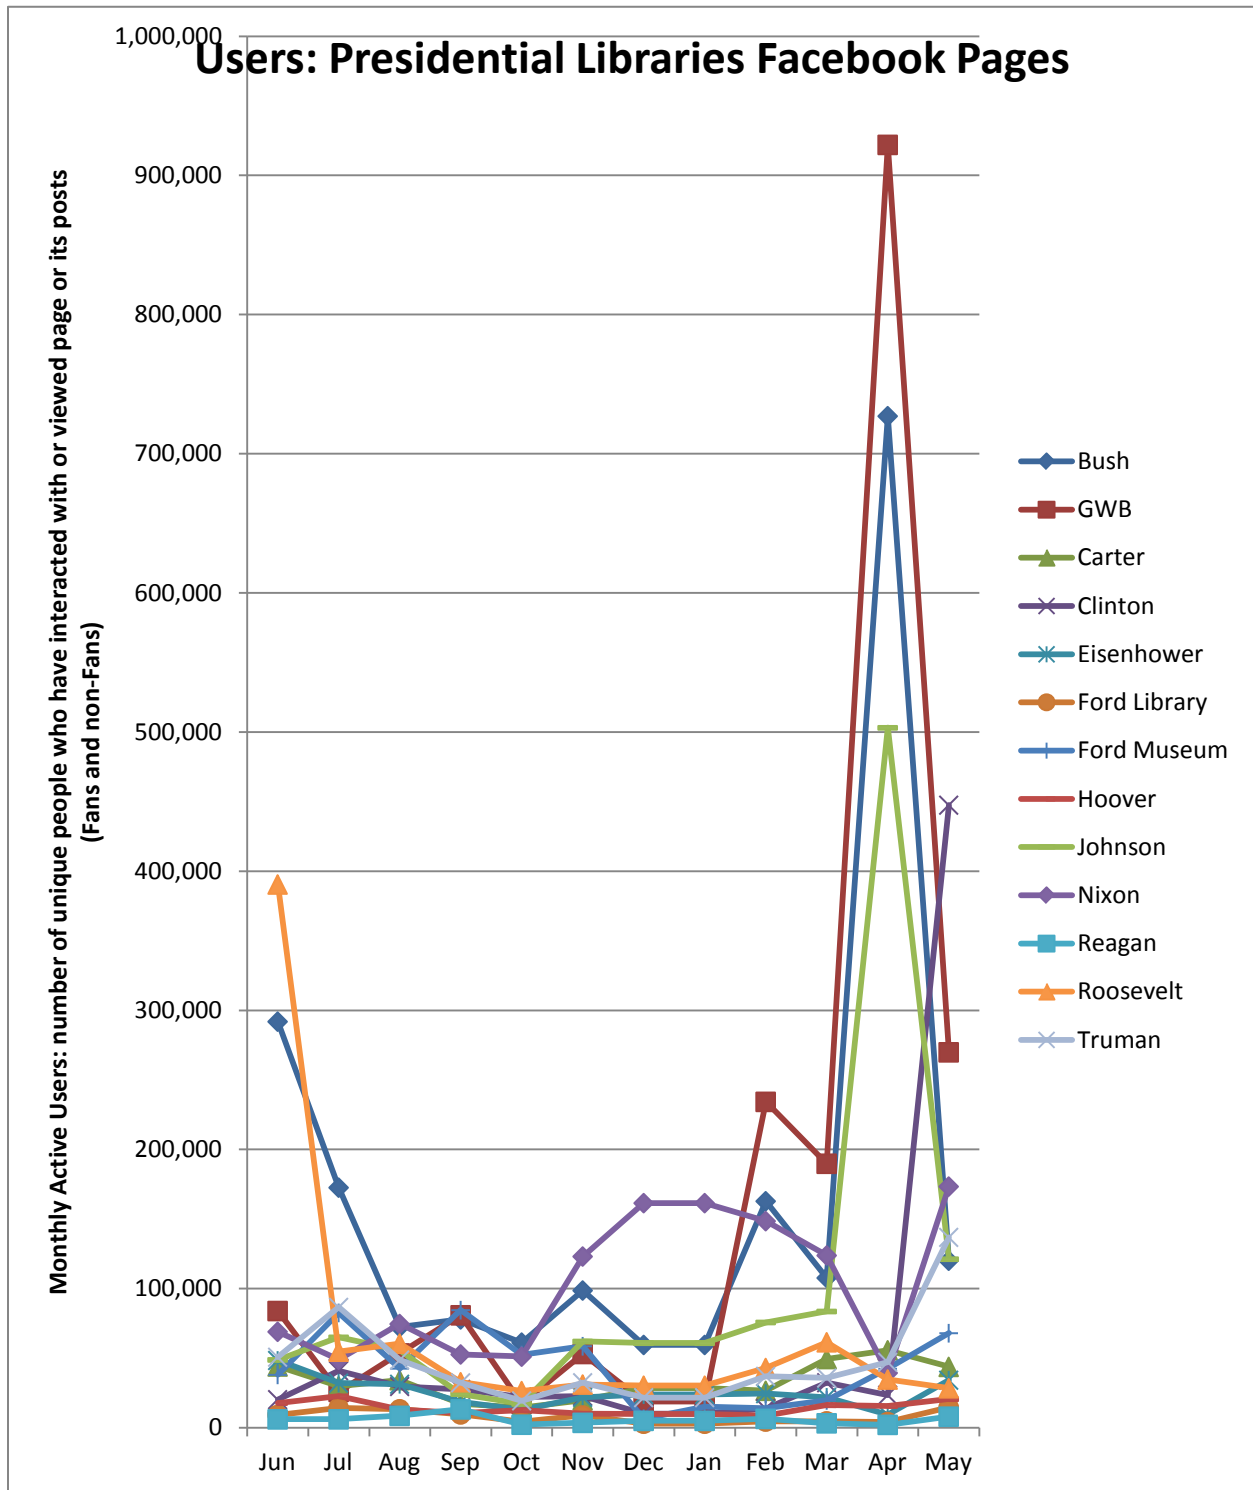

Social Media Tools: Detail View – Tumblr

Tumblr Visits

Followers on Tumblr (Source: Appendix IV)

Social Media Tools: Detail View – Facebook

Post Views on Regional Pages (Source: Appendix IV.A)

Post Views on Presidential Library Pages (Source: Appendix IV.A)

Post Views on Agency-Wide Pages (Source: Appendix IV.A)

Monthly Active Users of Regional Pages (Source: Appendix IV.B)

Monthly Active Users of Presidential Library Pages (Source: Appendix IV.B)

Monthly Active Users of Agency-Wide Pages (Source: Appendix IV.B)

Social Media Tools: Detail View – Flickr

Views on Photostreams (Per Month)

Photos Uploaded (Per Month)

Followers of Photostreams (Cumulative)

Social Media Tools: Detail View – Foursquare

Number of Check-ins at USNatArchives and OurPresidents Venues (Cumulative)