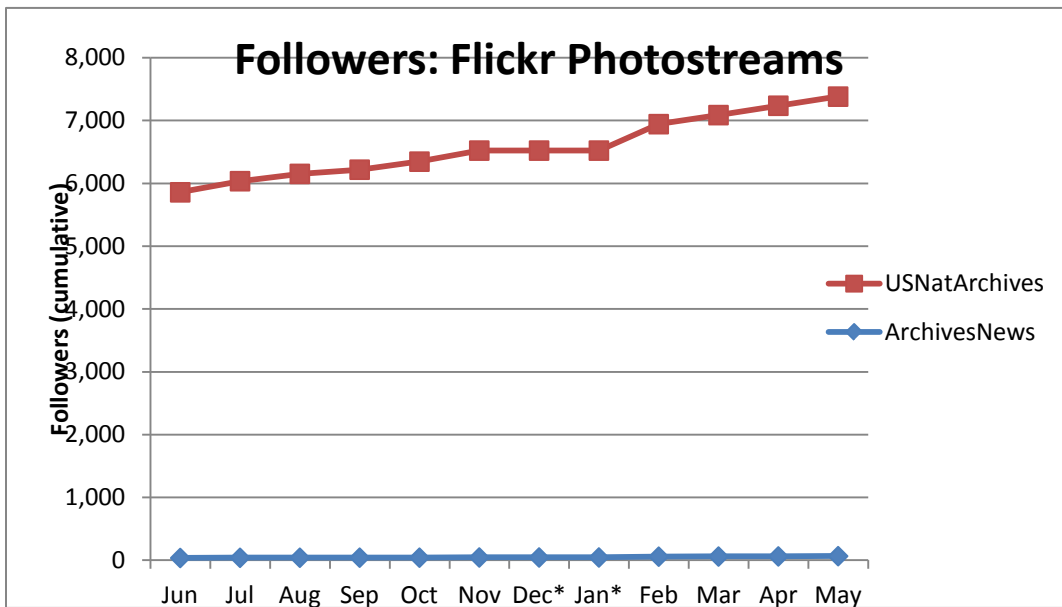

Post Views on Agency-Wide Pages (Source: Appendix IV.A)

Monthly Active Users of Regional Pages (Source: Appendix IV.B)

Monthly Active Users of Presidential Library Pages (Source: Appendix IV.B)

Monthly Active Users of Agency-Wide Pages (Source: Appendix IV.B)

Social Media Tools: Detail View – Flickr

Views on Photostreams (Per Month)

Photos Uploaded (Per Month)

Followers of Photostreams (Cumulative)

Social Media Tools: Detail View – Foursquare

Number of Check-ins at USNatArchives and OurPresidents Venues (Cumulative)

Number of Followers of USNatArchives and OurPresidents (Cumulative)

Social Media Tools: Detail View – *Our Archives Wiki*

Views on Our Archives Wiki (Per Month)

Edits on Our Archives Wiki (Per Month)

Editors on Our Archives Wiki (Cumulative)

Social Media Tools: Detail View – YouTube

Views on US National Archives Channel (Per Month)

Videos Uploaded to US National Archives Channel (Per Month)

Top 5 Most Viewed Videos for May 2014 on US National Archives Channel