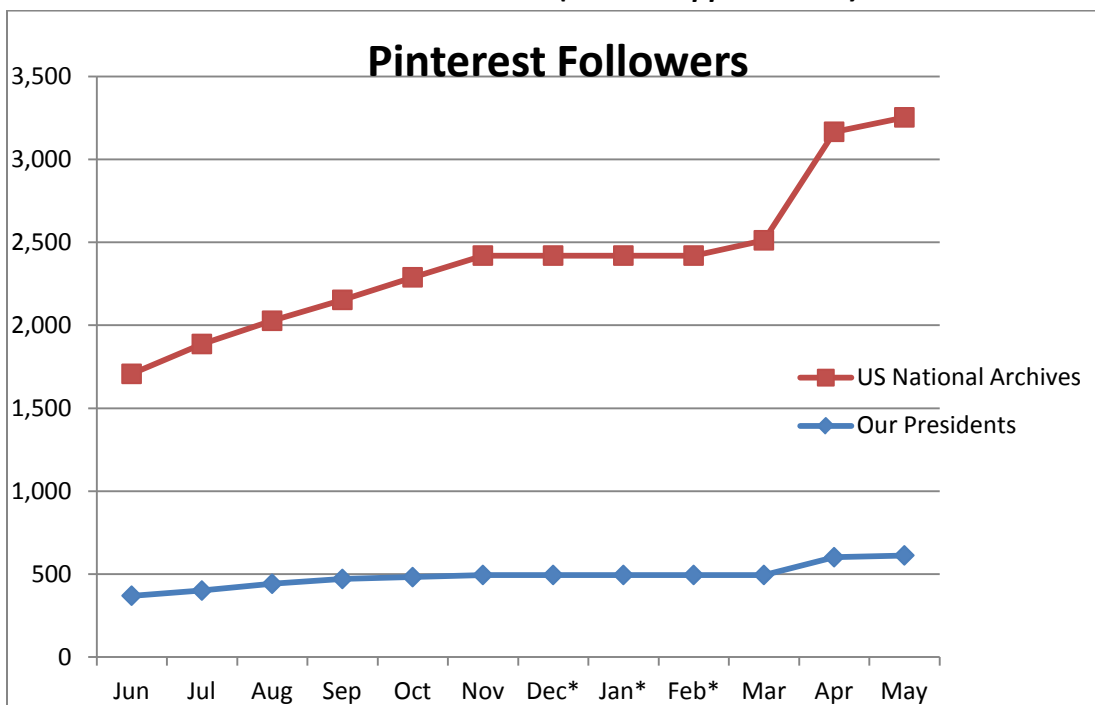

Page Views and Subscriptions on U.S. National Archives iTunes U (Source: Appendix VI)

Social Media Tools: Detail View – Google+

Followers on Google+ (Source: Appendix VII)

Social Media Tools: Detail View – Pinterest

Followers on Pinterest (Source: Appendix VIII)

APPENDIX I: Sources of Information

Site / Tool	Source	Statistic
Archives.gov	Google Analytics	Visits via referring sites
Blogs (WordPress)	Google Analytics	Visits Pageviews Unique visitors (monthly)
	Feedburner	RSS feed subscribers
Tumblogs	Google Analytics	Visits Pageviews Unique visitors (monthly)
	Tumblr	Followers
Facebook	Facebook	Impressions Reach
Flickr	Flickr	View counts Content uploaded Who calls you a contact?
Foursquare	Foursquare	All-time check-ins at all venues Followers
Google+	Google+	Followers
iTunes	iTunes	Track Downloads Page Views Subscriptions
Our Archives Wiki	Wikispaces	Views Page edits Editors
Pinterest	Pinterest	Followers
YouTube	YouTube	Views of videos on this channel Views of top videos My uploaded videos
Twitter	Twitter	Followers