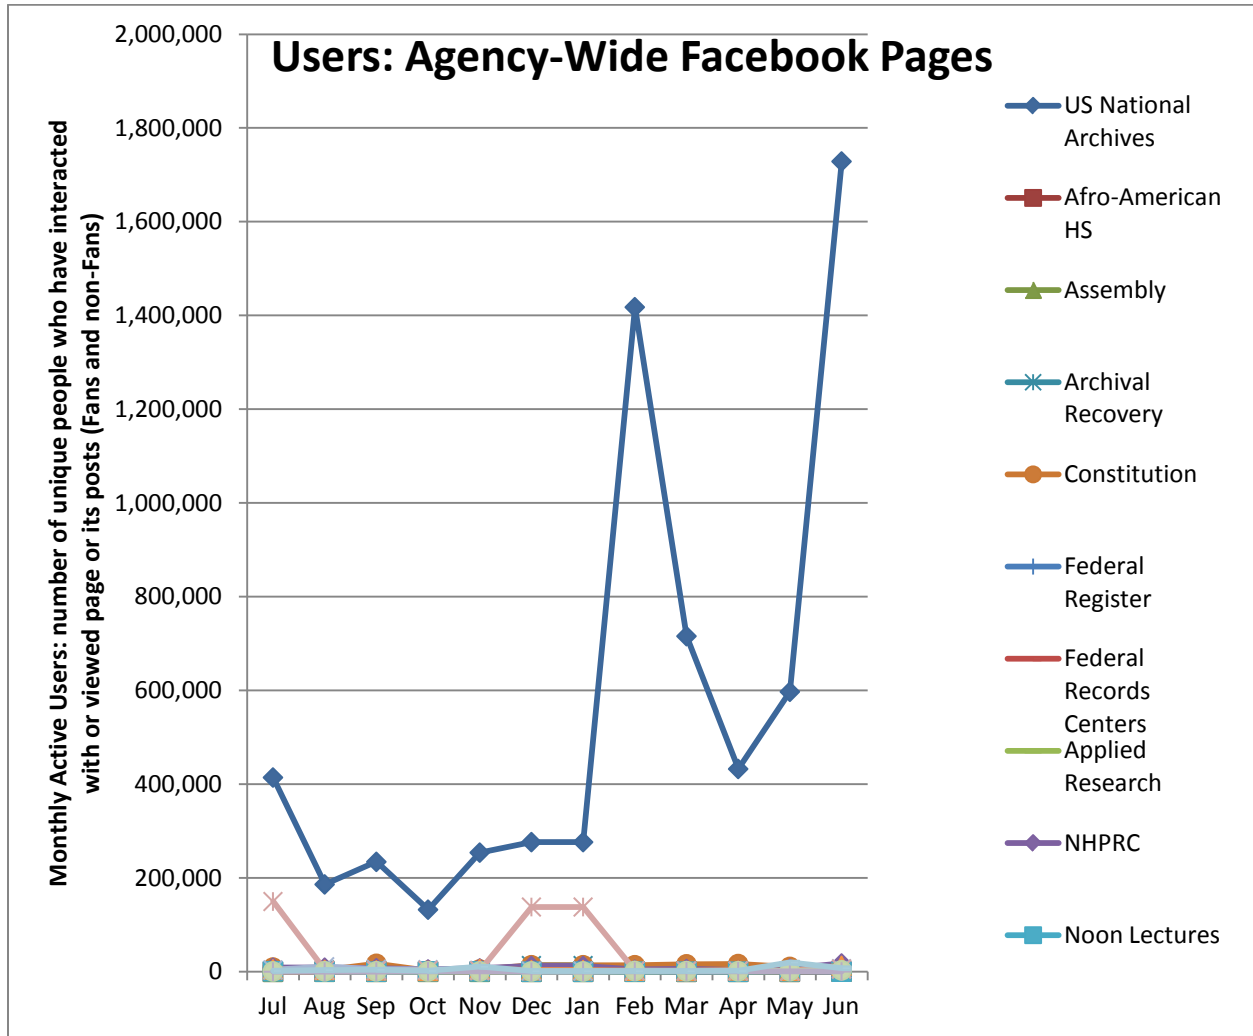

Social Media Tools: Detail View – Tumblr

Tumblr Visits

Followers on Tumblr (Source: Appendix IV)

Social Media Tools: Detail View – Facebook

Post Views on Regional Pages (Source: Appendix IV.A)

Post Views on Presidential Library Pages (Source: Appendix IV.A)

Post Views on Agency-Wide Pages (Source: Appendix IV.A)

Monthly Active Users of Regional Pages (Source: Appendix IV.B)

Monthly Active Users of Presidential Library Pages (Source: Appendix IV.B)

Monthly Active Users of Agency-Wide Pages (Source: Appendix IV.B)

Social Media Tools: Detail View – Flickr

Views on Photostreams (Per Month)

Photos Uploaded (Per Month)

Followers of Photostreams (Cumulative)

Social Media Tools: Detail View – Foursquare

Number of Check-ins at USNatArchives and OurPresidents Venues (Cumulative)