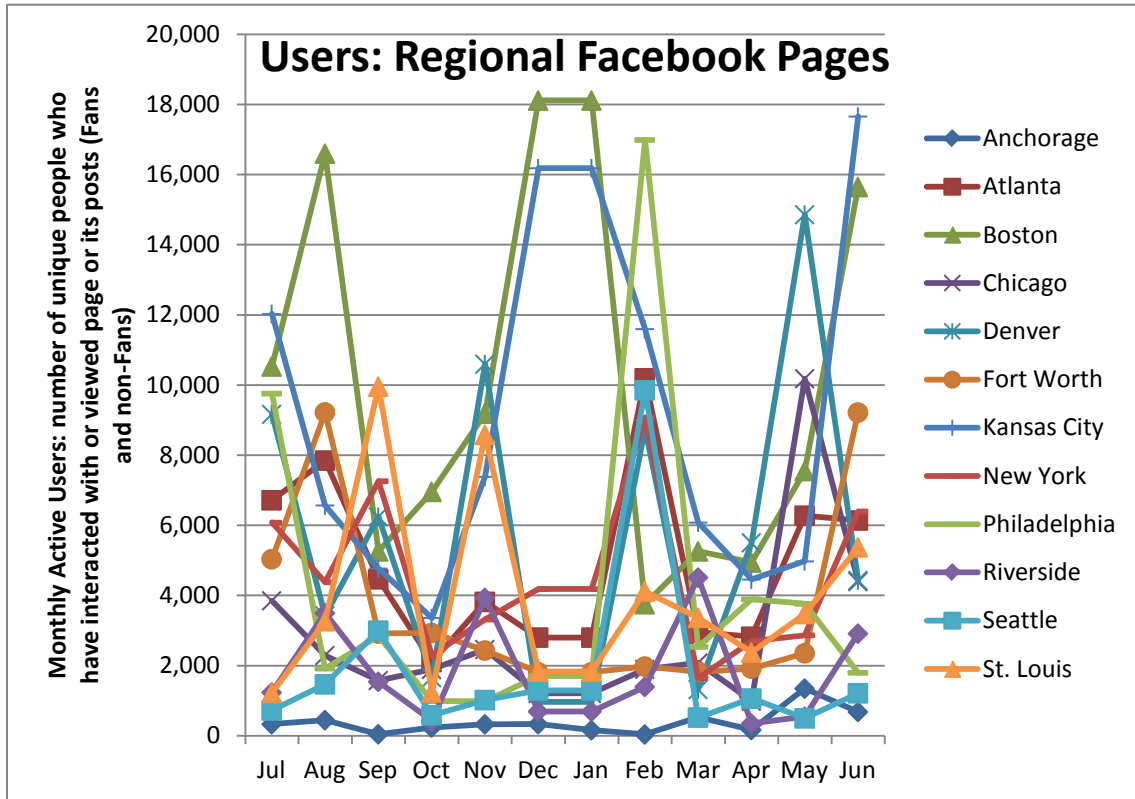

Social Media Tools: Detail View – Tumblr

Tumblr Visits

Followers on Tumblr (Source: Appendix IV)

Social Media Tools: Detail View – Facebook

Post Views on Regional Pages (Source: Appendix IV.A)

Post Views on Presidential Library Pages (Source: Appendix IV.A)

Post Views on Agency-Wide Pages (Source: Appendix IV.A)

Monthly Active Users of Regional Pages (Source: Appendix IV.B)

Monthly Active Users of Presidential Library Pages (Source: Appendix IV.B)

Monthly Active Users of Agency-Wide Pages (Source: Appendix IV.B)