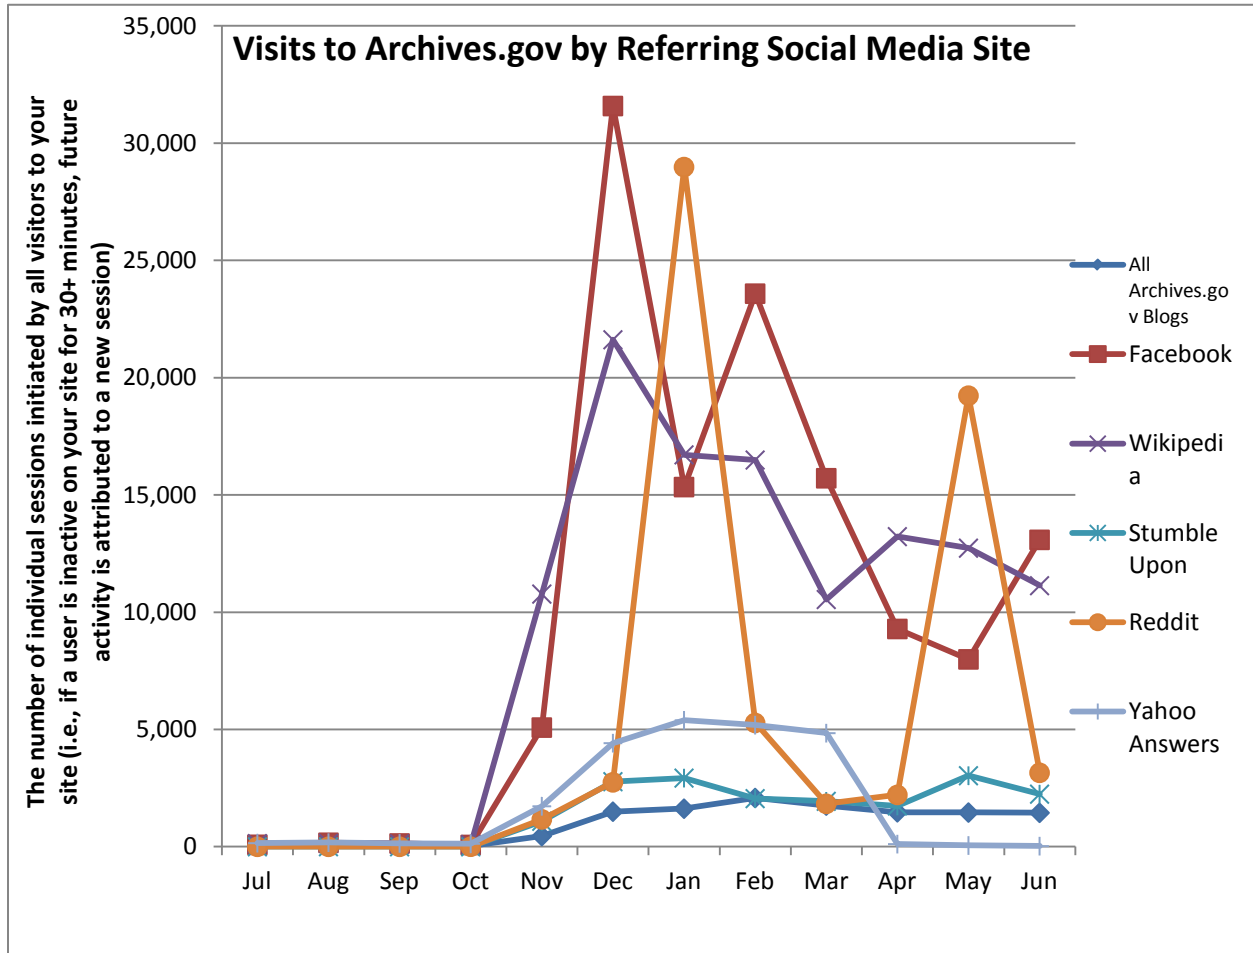

SOCIAL MEDIA TOOLBOX (Tools currently in use)

- | | | |
|---------------------|--------------|-----------------------------|
| • Blogs (Wordpress) | • HistoryPin | • Scribd (Document Sharing) |
| • Dipity | • HootSuite | • Storify |
| • Facebook | • IdeaScale | • Tumblr |
| • Flickr | • Instagram | • Twitter |
| • Foursquare | • iTunes U | • Ustream |
| • GitHub | • Pinterest | • Wikispaces |
| • Google+ | • RSS Feeds | • YouTube |

Views: on External Social Media Projects (Per Month)

Number of Archives.gov Visits Referred by Social Media Sites (Per Month)

New External Social Media Projects: June Projects

	Dipity	Facebook	Flickr	Twitter	Wiki	Tumblr	Blog	YouTube	Instagram
July						1			
August									
September									1
October									
November				1					
December									
January									
February									
March									1
April									
May				1					1
June									