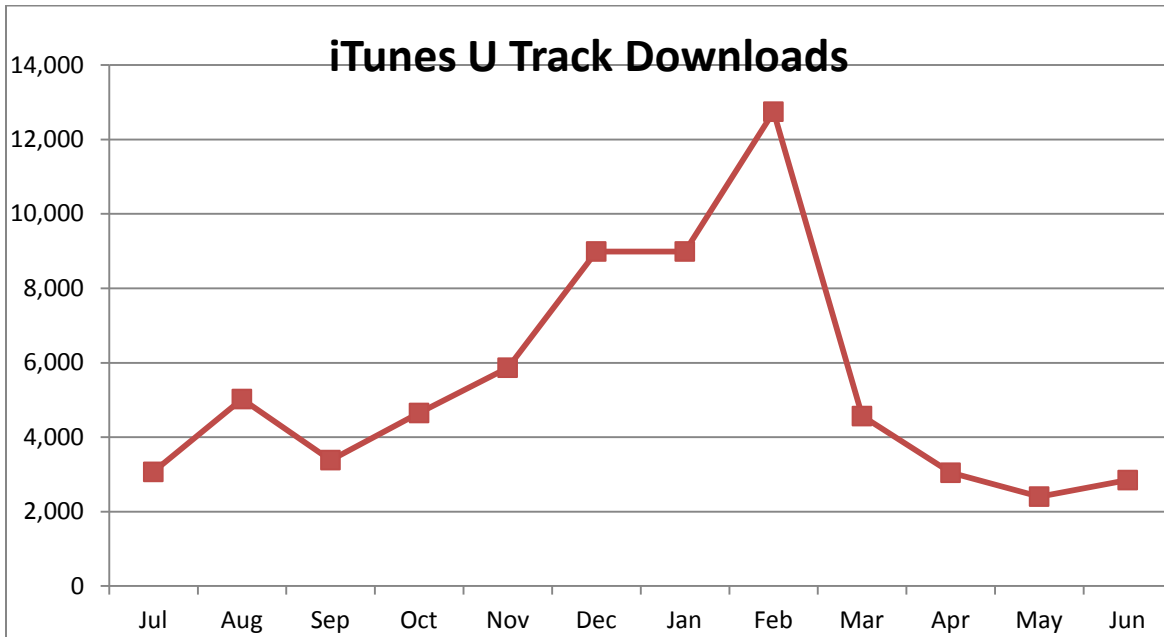

Social Media Tools: Detail View – iTunes U

Track Plays and Downloads on U.S. National Archives iTunes U (Source: Appendix VI)