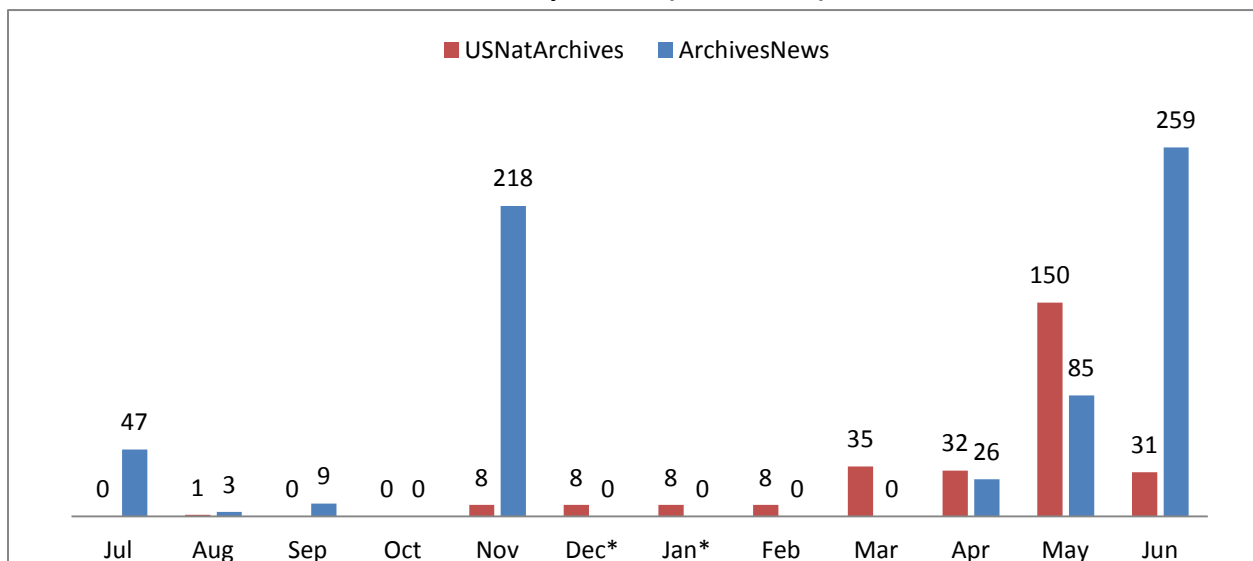

Social Media Tools: Detail View – Tumblr

Tumblr Visits

Followers on Tumblr (Source: Appendix IV)

Social Media Tools: Detail View – Facebook

Post Views on Regional Pages (Source: Appendix IV.A)

Post Views on Presidential Library Pages (Source: Appendix IV.A)

Post Views on Agency-Wide Pages (Source: Appendix IV.A)

Monthly Active Users of Regional Pages (Source: Appendix IV.B)

Monthly Active Users of Presidential Library Pages (Source: Appendix IV.B)

Monthly Active Users of Agency-Wide Pages (Source: Appendix IV.B)

Social Media Tools: Detail View – Flickr

Views on Photostreams (Per Month)

Photos Uploaded (Per Month)

Followers of Photostreams (Cumulative)

Social Media Tools: Detail View – Foursquare

Number of Check-ins at USNatArchives and OurPresidents Venues (Cumulative)