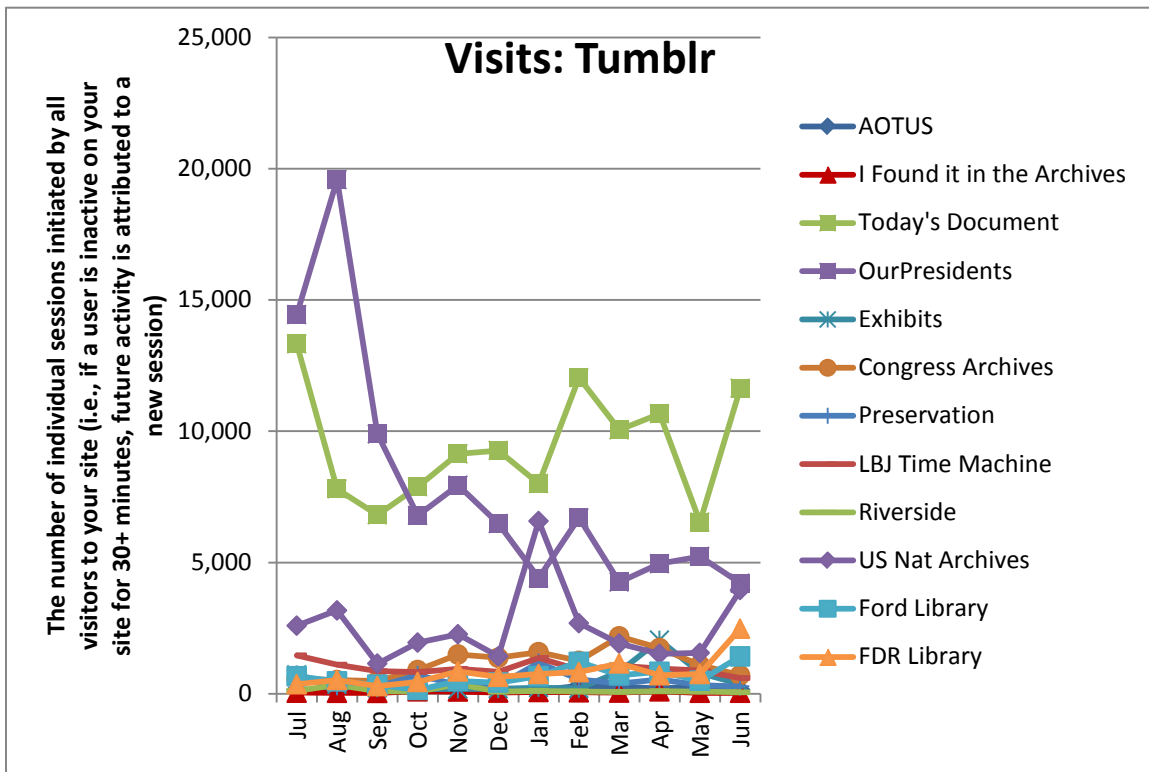

Social Media Tools: Detail View – Blogs (Archives.gov)

Blog Visits (Source: Appendix II.A)

Blog Pageviews (Source: Appendix II.B)

Blog Cumulative Unique Viewers (Source: Appendix II.C)

Blog Unique Viewers by Month (Source: Appendix II.D)

Total RSS Feed Subscribers to Archives.gov Blogs (Source: Appendix III)

Top 5 Most Viewed Blog Posts in May

Blog	Pageviews	Post Title
Media Matters	956	Images of the Week (D-Day in Color)
Media Matters	617	A Newsreel Cameraman's View of D-Day
NARAtions	505	The National Archives at Kansas City open over 300,000 Alien Case Files
Media Matters	396	Restoring The True Glory
Education Updates	371	New DocsTeach Activity: The Night Before D-Day

Social Media Tools: Detail View – Tumblr

Tumblr Visits

Followers on Tumblr (Source: Appendix IV)

Social Media Tools: Detail View – Facebook

Post Views on Regional Pages (Source: Appendix IV.A)

Post Views on Presidential Library Pages (Source: Appendix IV.A)

Post Views on Agency-Wide Pages (Source: Appendix IV.A)

Monthly Active Users of Regional Pages (Source: Appendix IV.B)

Monthly Active Users of Presidential Library Pages (Source: Appendix IV.B)

Monthly Active Users of Agency-Wide Pages (Source: Appendix IV.B)