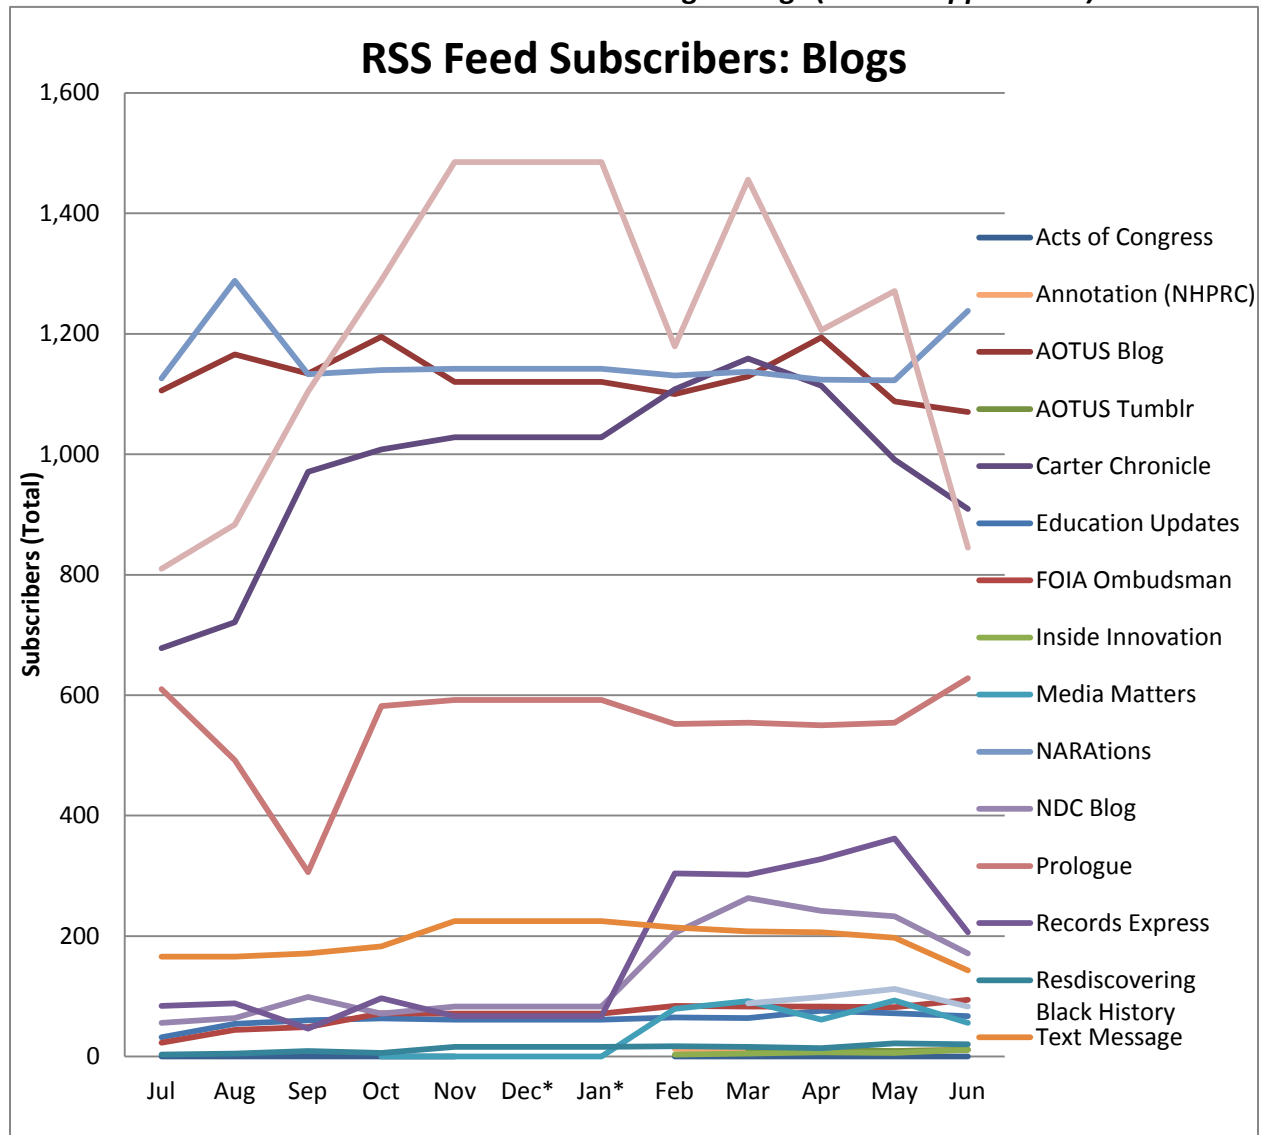

Total RSS Feed Subscribers to Archives.gov Blogs (Source: Appendix III)

Top 5 Most Viewed Blog Posts in May

Blog	Pageviews	Post Title
Media Matters	956	Images of the Week (D-Day in Color)
Media Matters	617	A Newsreel Cameraman's View of D-Day
NARAtions	505	The National Archives at Kansas City open over 300,000 Alien Case Files
Media Matters	396	Restoring The True Glory
Education Updates	371	New DocsTeach Activity: The Night Before D-Day