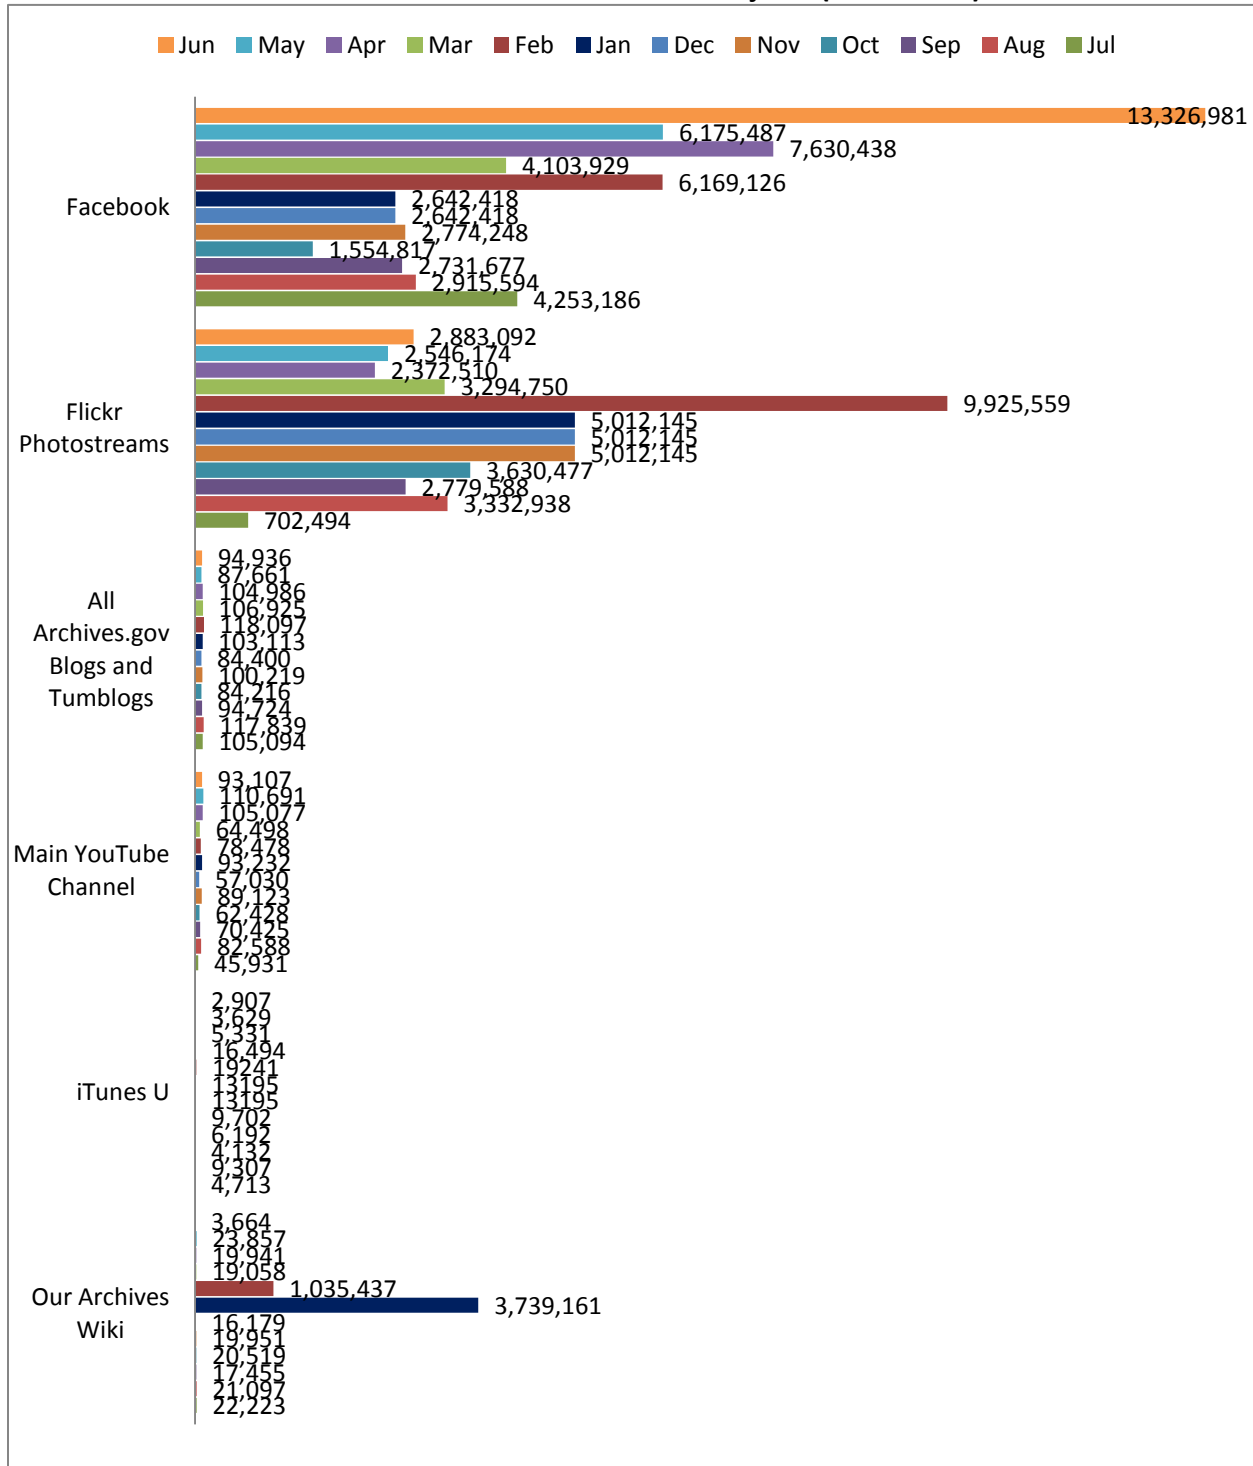

Views: on External Social Media Projects (Per Month)