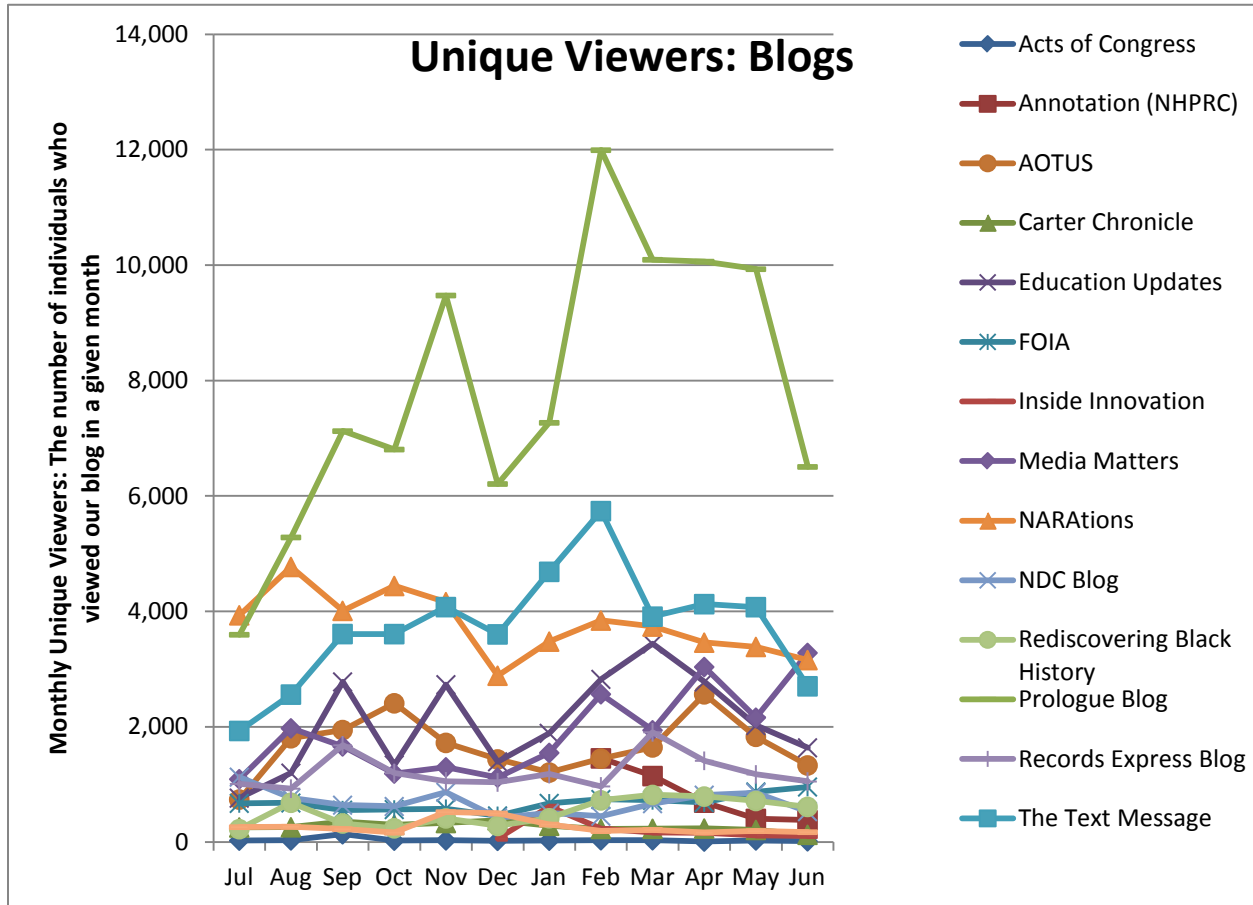

Views: on External Social Media Projects (Per Month)

Number of Archives.gov Visits Referred by Social Media Sites (Per Month)

New External Social Media Projects: June Projects

	Dipity	Facebook	Flickr	Twitter	Wiki	Tumblr	Blog	YouTube	Instagram
July						1			
August									
September									1
October									
November				1					
December									
January									
February									
March									1
April									
May				1					1
June									

Social Media Tools: Detail View – Blogs (Archives.gov)

Blog Visits (Source: Appendix II.A)

Blog Pageviews (Source: Appendix II.B)

Blog Cumulative Unique Viewers (Source: Appendix II.C)

Blog Unique Viewers by Month (Source: Appendix II.D)