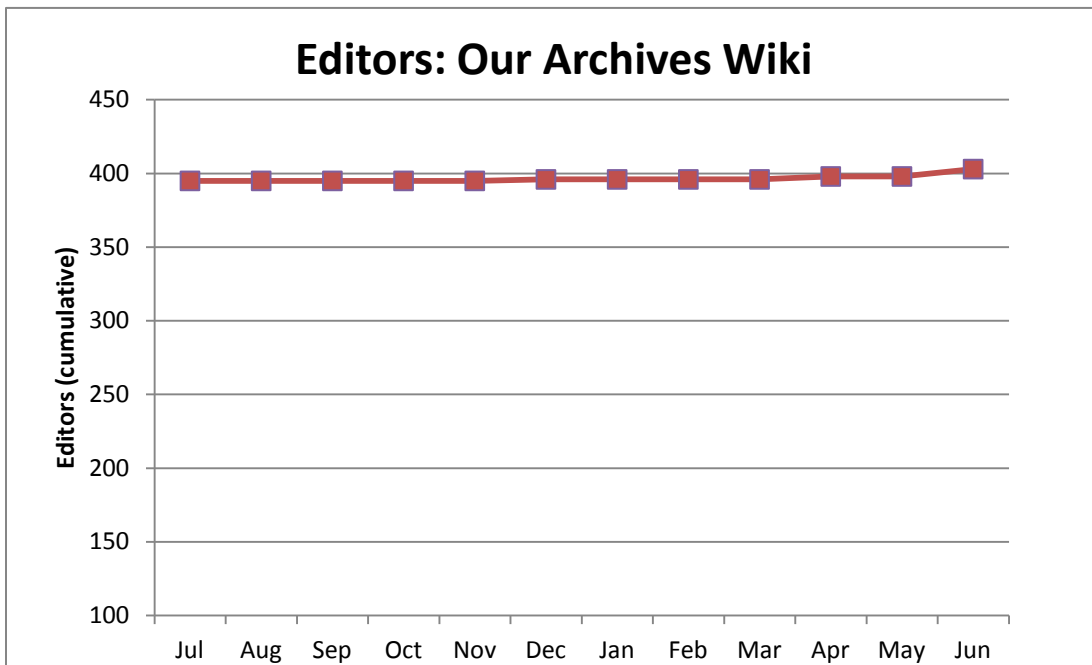

Social Media Tools: Detail View – YouTube

Views on US National Archives Channel (Per Month)

Videos Uploaded to US National Archives Channel (Per Month)

Top 5 Most Viewed Videos for June 2014 on US National Archives Channel