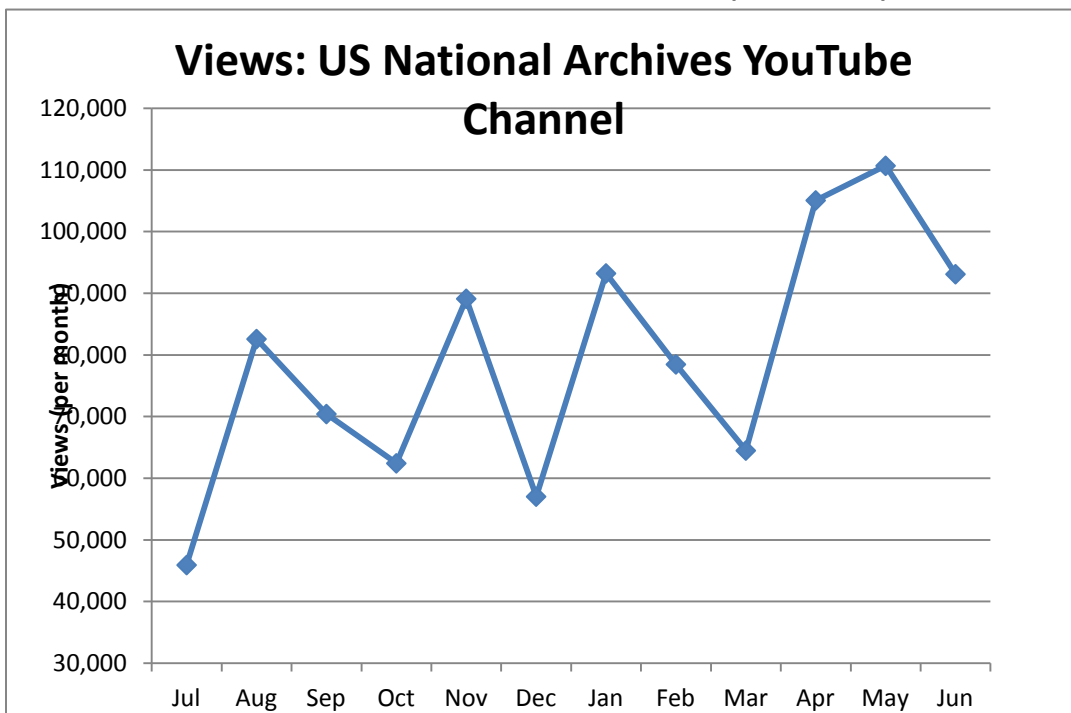

Social Media Tools: Detail View – Flickr

Views on Photostreams (Per Month)

Photos Uploaded (Per Month)

Followers of Photostreams (Cumulative)

Social Media Tools: Detail View – Foursquare

Number of Check-ins at USNatArchives and OurPresidents Venues (Cumulative)

Number of Followers of USNatArchives and OurPresidents (Cumulative)

Social Media Tools: Detail View – *Our Archives Wiki*

Views on Our Archives Wiki (Per Month)

Edits on Our Archives Wiki (Per Month)

Editors on Our Archives Wiki (Cumulative)

Social Media Tools: Detail View – YouTube

Views on US National Archives Channel (Per Month)

Videos Uploaded to US National Archives Channel (Per Month)

Top 5 Most Viewed Videos for June 2014 on US National Archives Channel