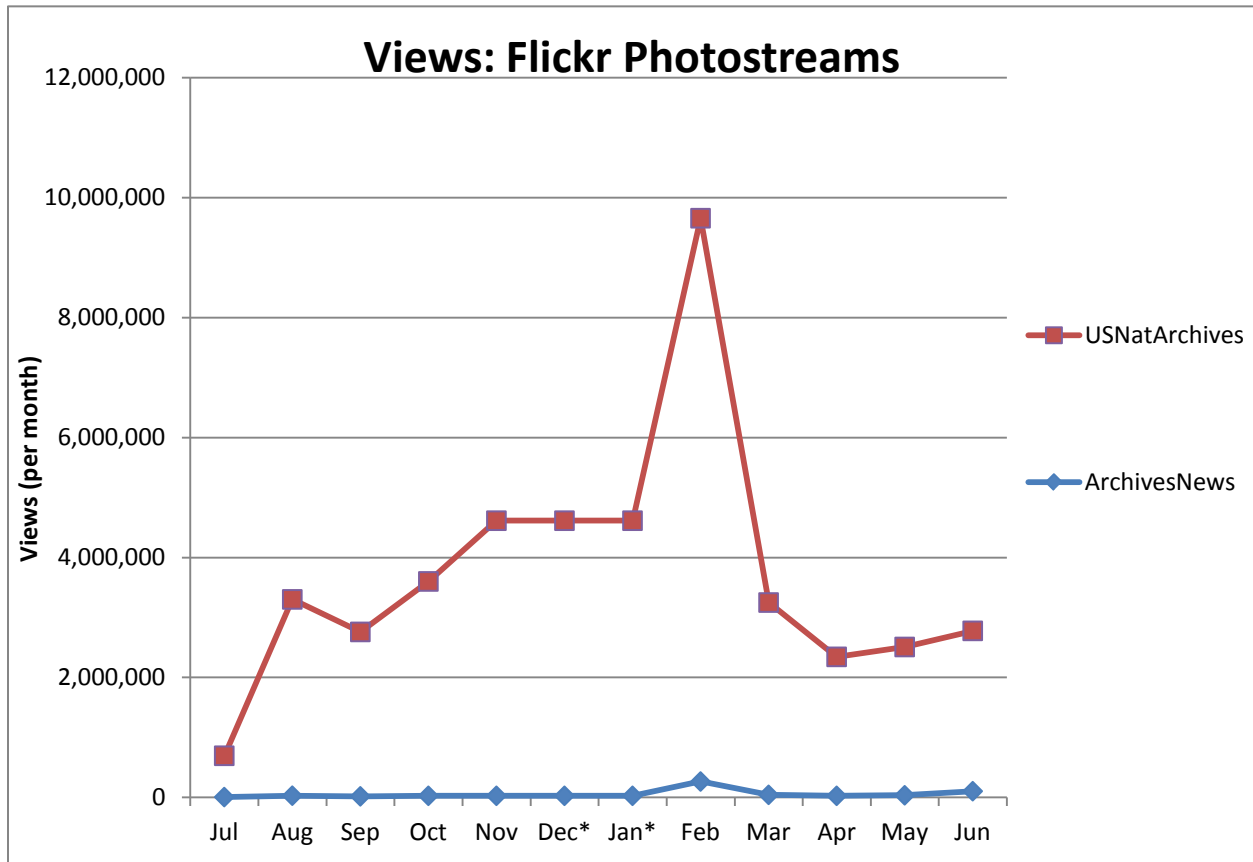

Social Media Tools: Detail View – Tumblr

Tumblr Visits

Followers on Tumblr (Source: Appendix IV)

Social Media Tools: Detail View – Facebook

Post Views on Regional Pages (Source: Appendix IV.A)

Post Views on Presidential Library Pages (Source: Appendix IV.A)

Post Views on Agency-Wide Pages (Source: Appendix IV.A)

Monthly Active Users of Regional Pages (Source: Appendix IV.B)

Monthly Active Users of Presidential Library Pages (Source: Appendix IV.B)

Monthly Active Users of Agency-Wide Pages (Source: Appendix IV.B)

Social Media Tools: Detail View – Flickr

Views on Photostreams (Per Month)

Photos Uploaded (Per Month)

Followers of Photostreams (Cumulative)

Social Media Tools: Detail View – Foursquare

Number of Check-ins at USNatArchives and OurPresidents Venues (Cumulative)