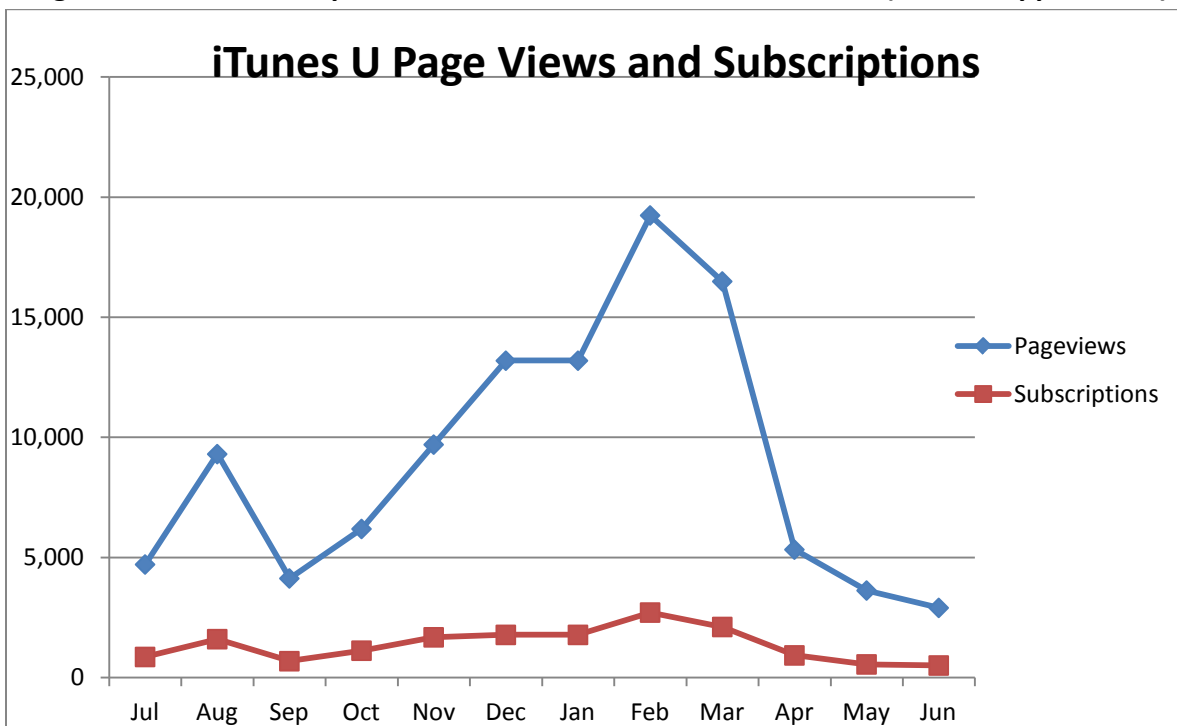

Social Media Tools: Detail View – Twitter

Followers on U.S. National Archives Twitter Feeds (Source: Appendix V)

Social Media Tools: Detail View – iTunes U

Track Plays and Downloads on U.S. National Archives iTunes U (Source: Appendix VI)

Page Views and Subscriptions on U.S. National Archives iTunes U (Source: Appendix VI)

Social Media Tools: Detail View – Google+

Followers on Google+ (Source: Appendix VII)

Social Media Tools: Detail View – Pinterest