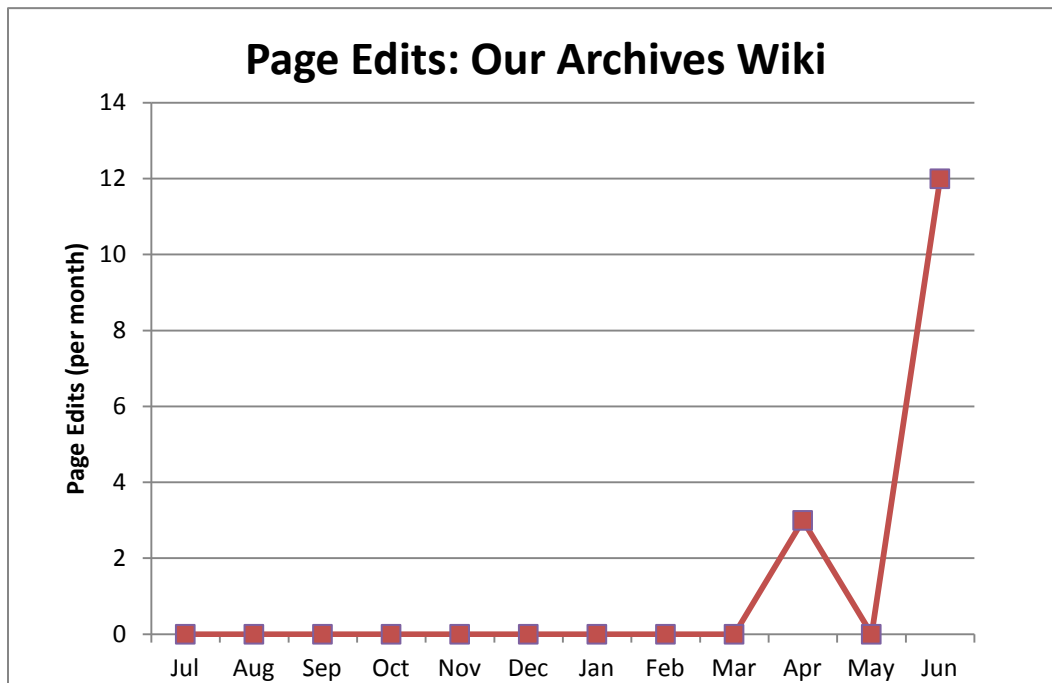

Edits on Our Archives Wiki (Per Month)