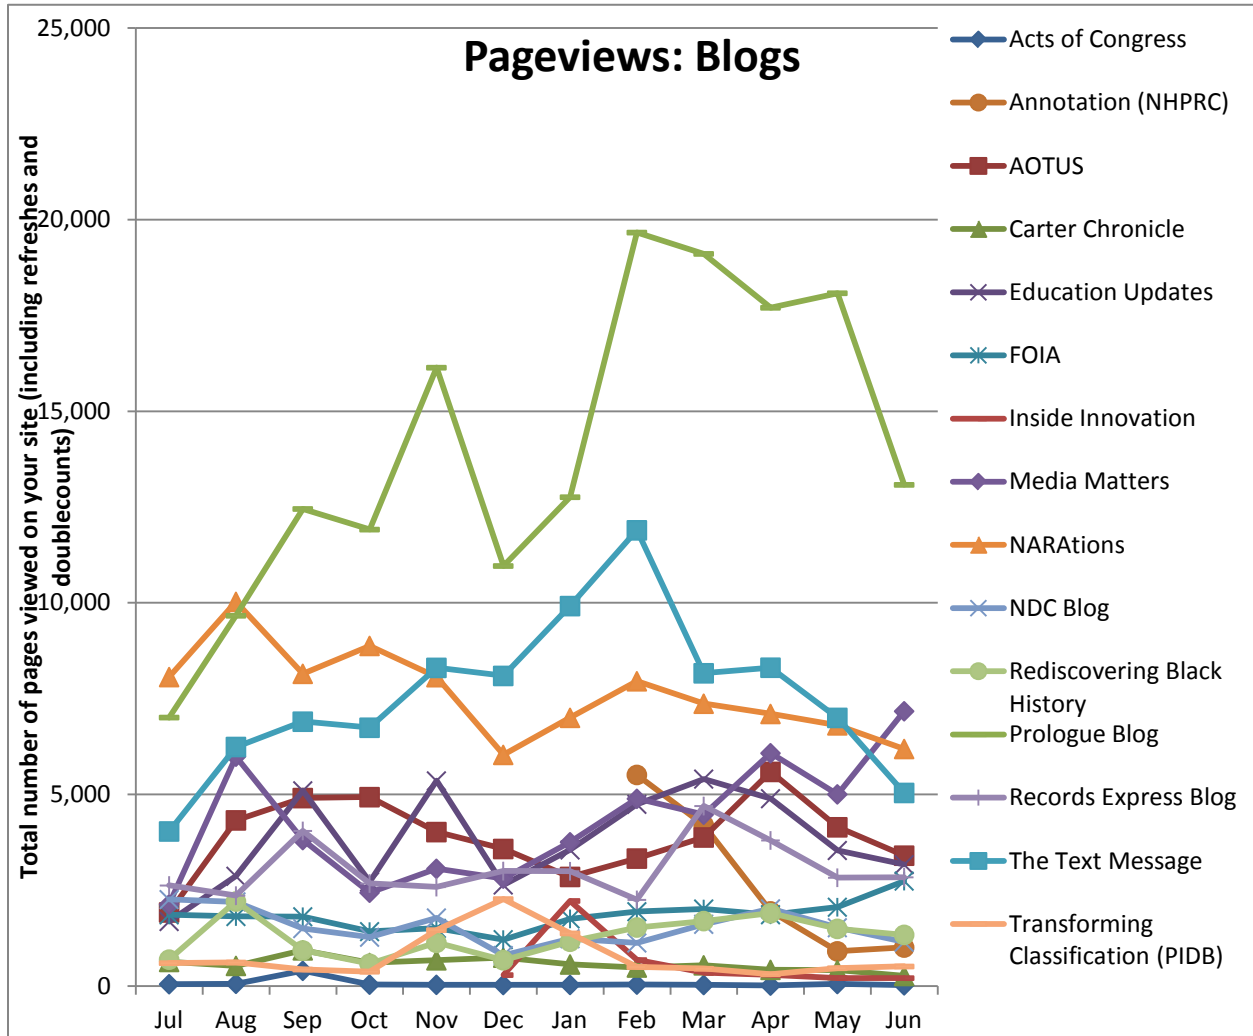

Views: on External Social Media Projects (Per Month)

Number of Archives.gov Visits Referred by Social Media Sites (Per Month)

New External Social Media Projects: June Projects

	Dipity	Facebook	Flickr	Twitter	Wiki	Tumblr	Blog	YouTube	Instagram
July						1			
August									
September									1
October									
November				1					
December									
January									
February									
March									1
April									
May				1					1
June									

Social Media Tools: Detail View – Blogs (Archives.gov)

Blog Visits (Source: Appendix II.A)

Blog Pageviews (Source: Appendix II.B)

Blog Cumulative Unique Viewers (Source: Appendix II.C)

Blog Unique Viewers by Month (Source: Appendix II.D)