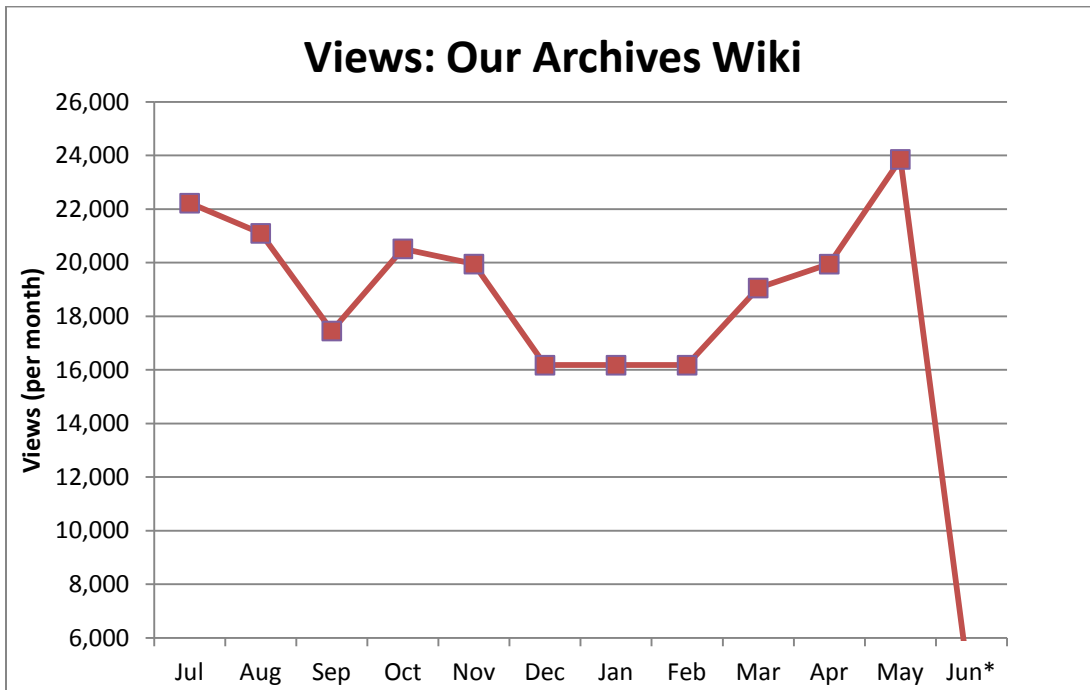

Social Media Tools: Detail View – *Our Archives Wiki*

Views on Our Archives Wiki (Per Month)