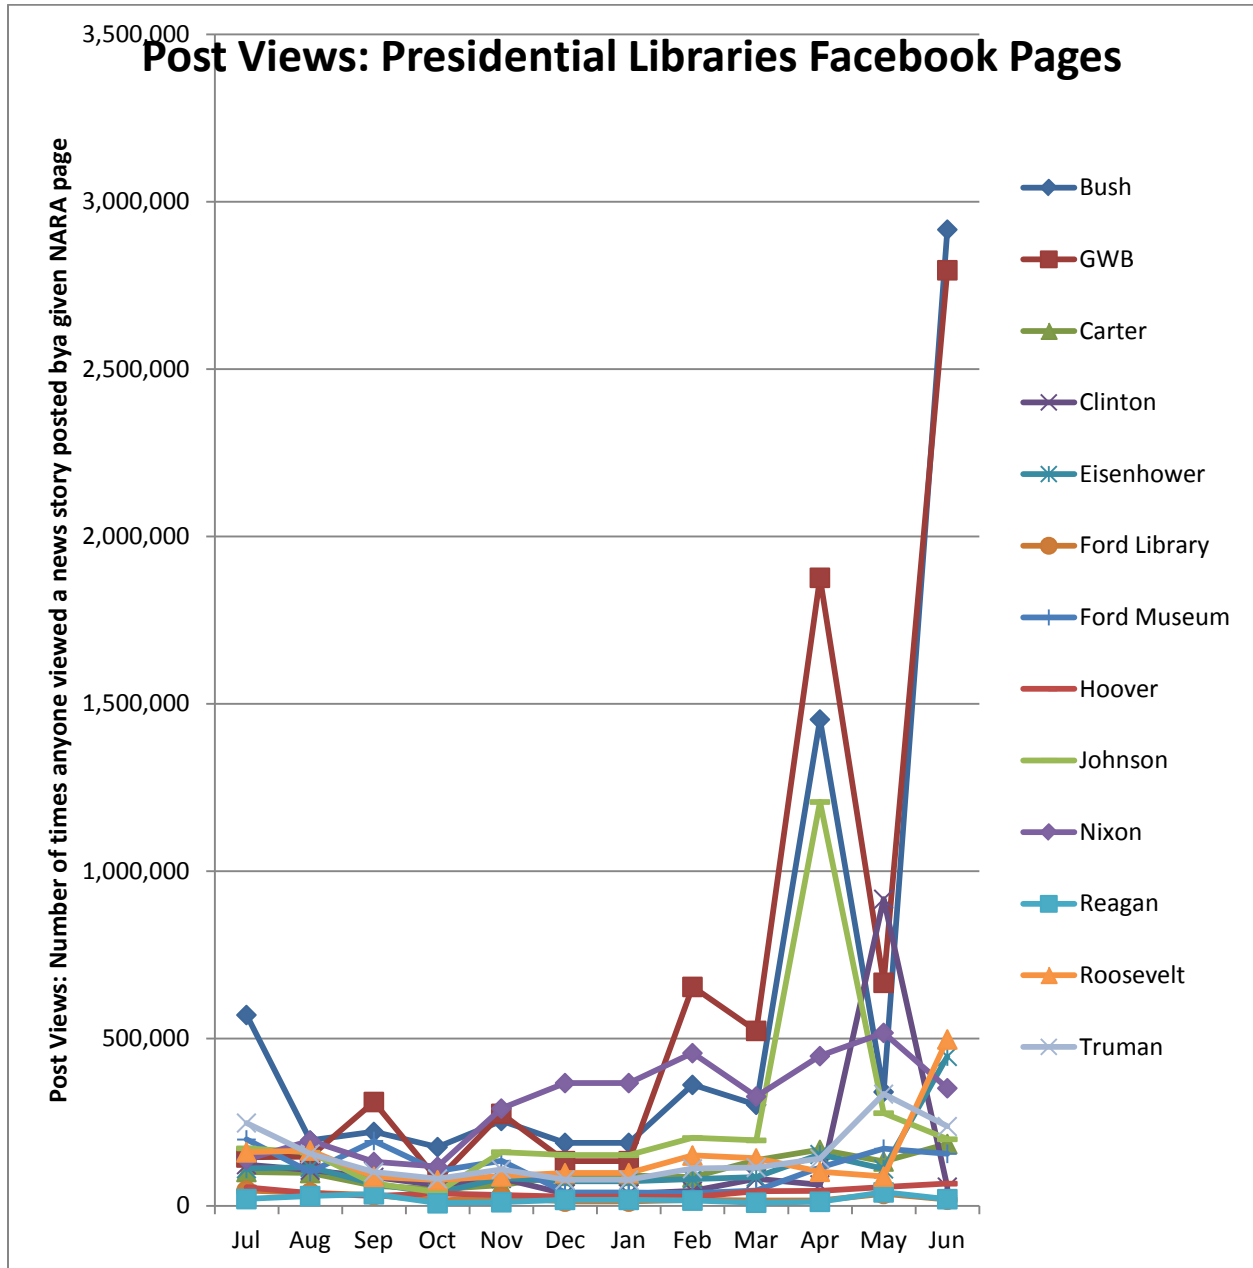

Social Media Tools: Detail View – Tumblr

Tumblr Visits

Followers on Tumblr (Source: Appendix IV)

Social Media Tools: Detail View – Facebook

Post Views on Regional Pages (Source: Appendix IV.A)

Post Views on Presidential Library Pages (Source: Appendix IV.A)