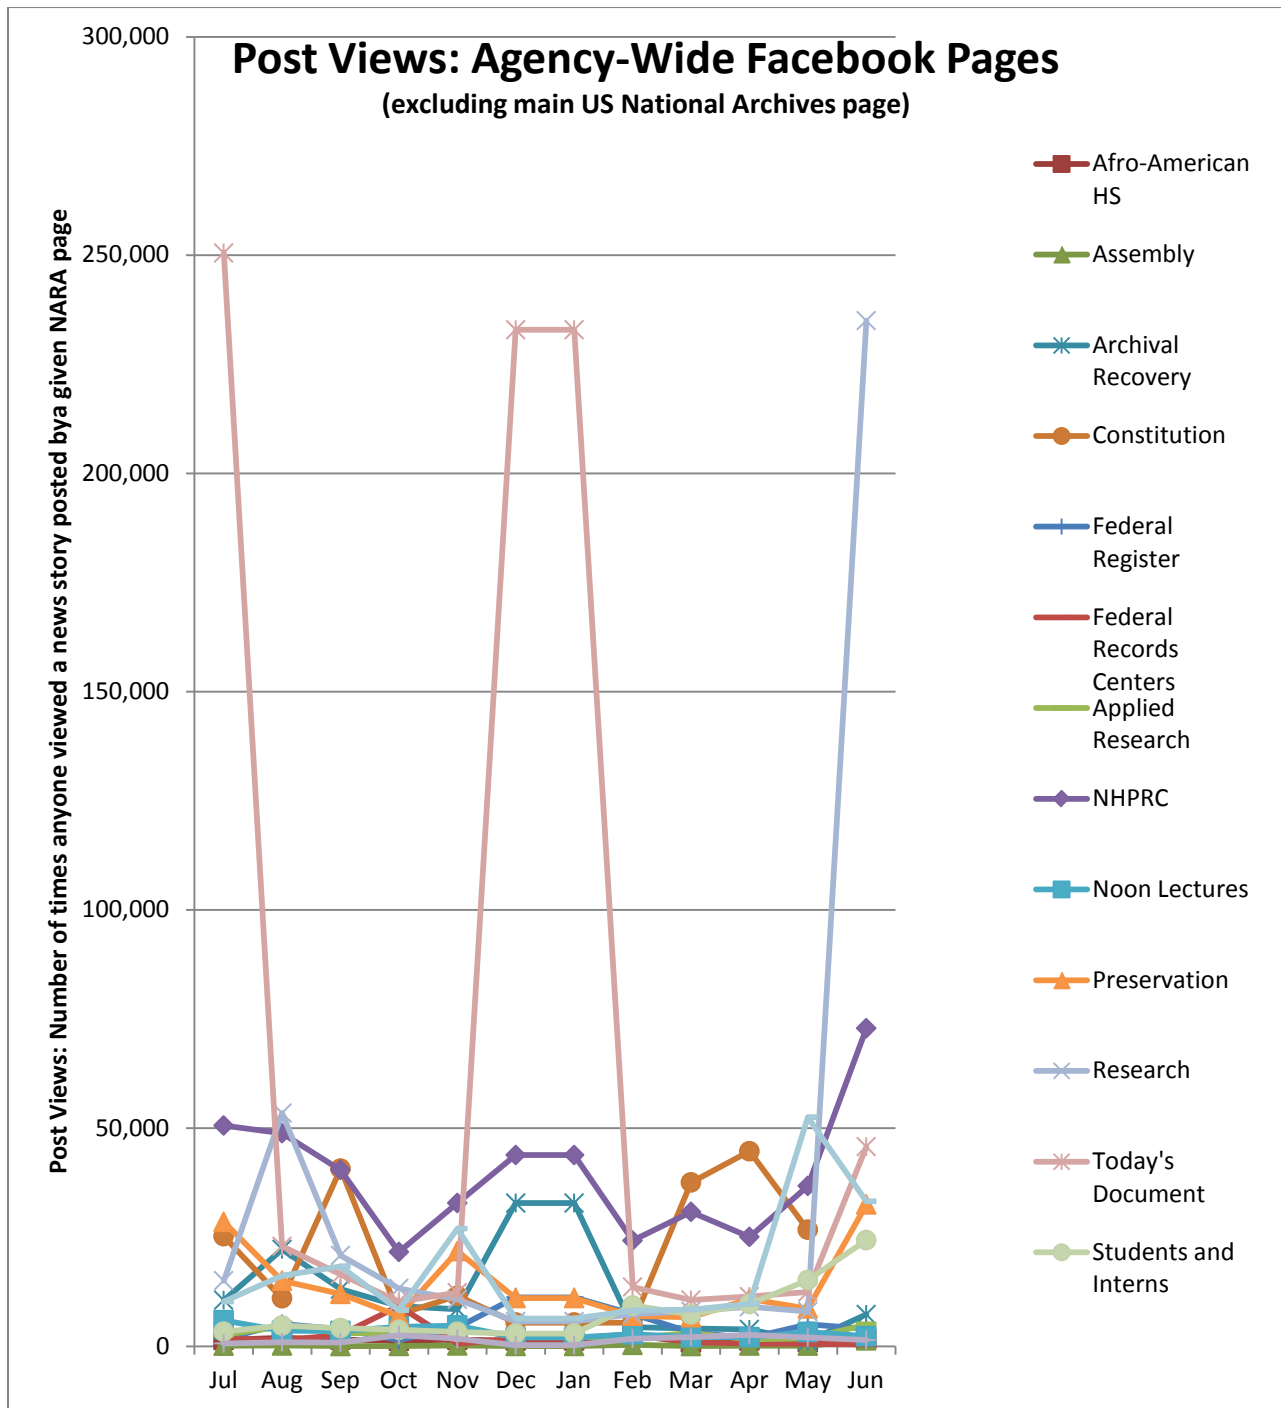

Total RSS Feed Subscribers to Archives.gov Blogs (Source: Appendix III)

Top 5 Most Viewed Blog Posts in May

Blog	Pageviews	Post Title
Media Matters	956	Images of the Week (D-Day in Color)
Media Matters	617	A Newsreel Cameraman's View of D-Day
NARAtions	505	The National Archives at Kansas City open over 300,000 Alien Case Files
Media Matters	396	Restoring The True Glory
Education Updates	371	New DocsTeach Activity: The Night Before D-Day

Social Media Tools: Detail View – Tumblr

Tumblr Visits

Followers on Tumblr (Source: Appendix IV)

Social Media Tools: Detail View – Facebook

Post Views on Regional Pages (Source: Appendix IV.A)

Post Views on Presidential Library Pages (Source: Appendix IV.A)

Post Views on Agency-Wide Pages (Source: Appendix IV.A)

Monthly Active Users of Regional Pages (Source: Appendix IV.B)

Monthly Active Users of Presidential Library Pages (Source: Appendix IV.B)

Monthly Active Users of Agency-Wide Pages (Source: Appendix IV.B)