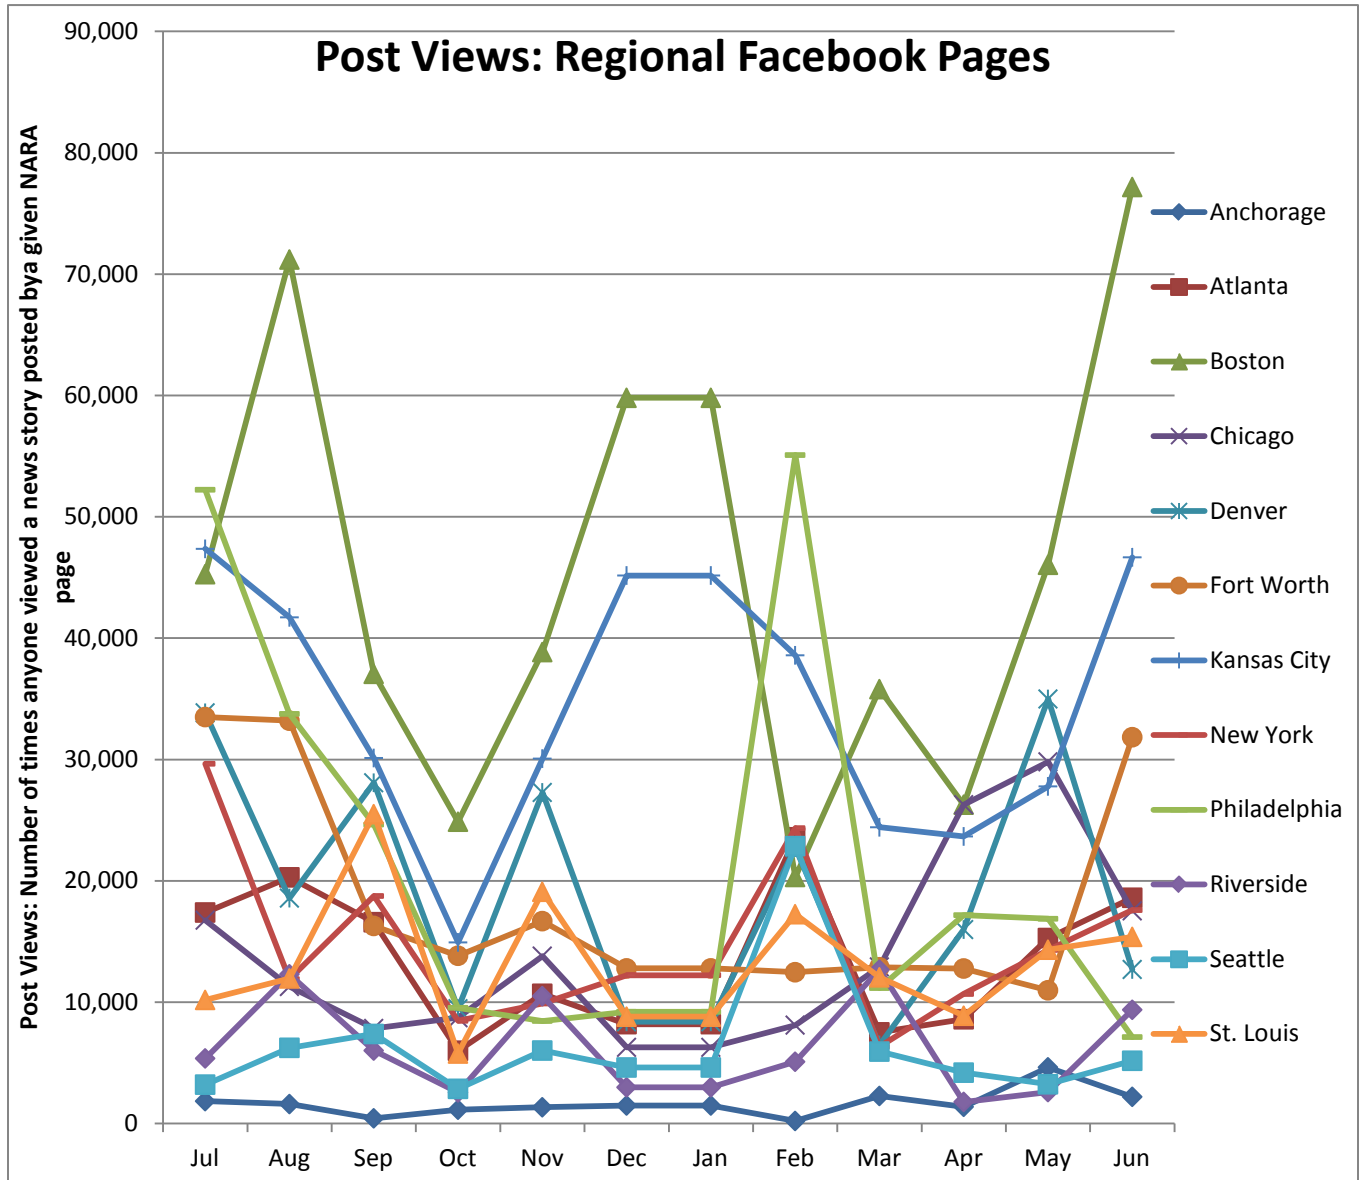

Social Media Tools: Detail View – Tumblr

Tumblr Visits

Followers on Tumblr (Source: Appendix IV)

Social Media Tools: Detail View – Facebook

Post Views on Regional Pages (Source: Appendix IV.A)

Post Views on Presidential Library Pages (Source: Appendix IV.A)