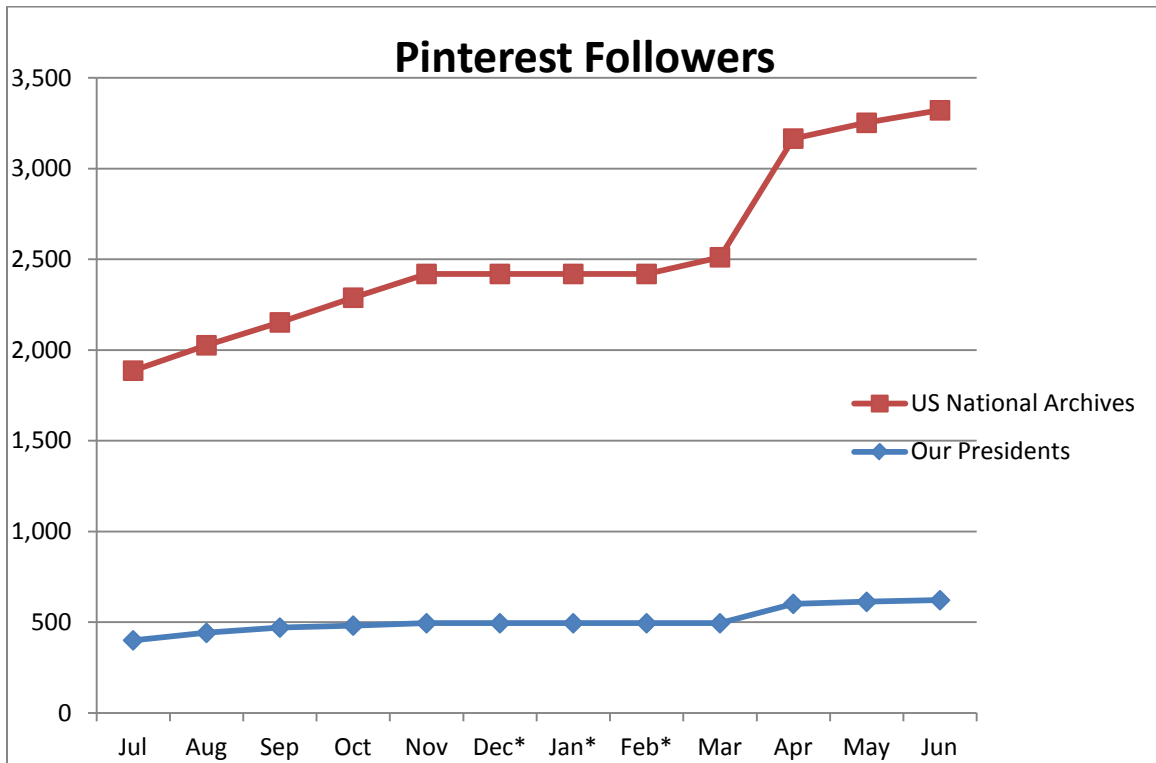

Page Views and Subscriptions on U.S. National Archives iTunes U (Source: Appendix VI)

Social Media Tools: Detail View – Google+

Followers on Google+ (Source: Appendix VII)

Social Media Tools: Detail View – Pinterest

Followers on Pinterest (Source: Appendix VIII)

APPENDIX I: Sources of Information

Site / Tool	Source	Statistic
Archives.gov	Google Analytics	Visits via referring sites
Blogs (WordPress)	Google Analytics	Visits Pageviews Unique visitors (monthly)
	Feedburner	RSS feed subscribers
Tumblogs	Google Analytics	Visits Pageviews Unique visitors (monthly)
	Tumblr	Followers
Facebook	Facebook	Impressions Reach
Flickr	Flickr	View counts Content uploaded Who calls you a contact?
Foursquare	Foursquare	All-time check-ins at all venues Followers
Google+	Google+	Followers
iTunes	iTunes	Track Downloads Page Views Subscriptions
Our Archives Wiki	Wikispaces	Views Page edits Editors
Pinterest	Pinterest	Followers
YouTube	YouTube	Views of videos on this channel Views of top videos My uploaded videos
Twitter	Twitter	Followers