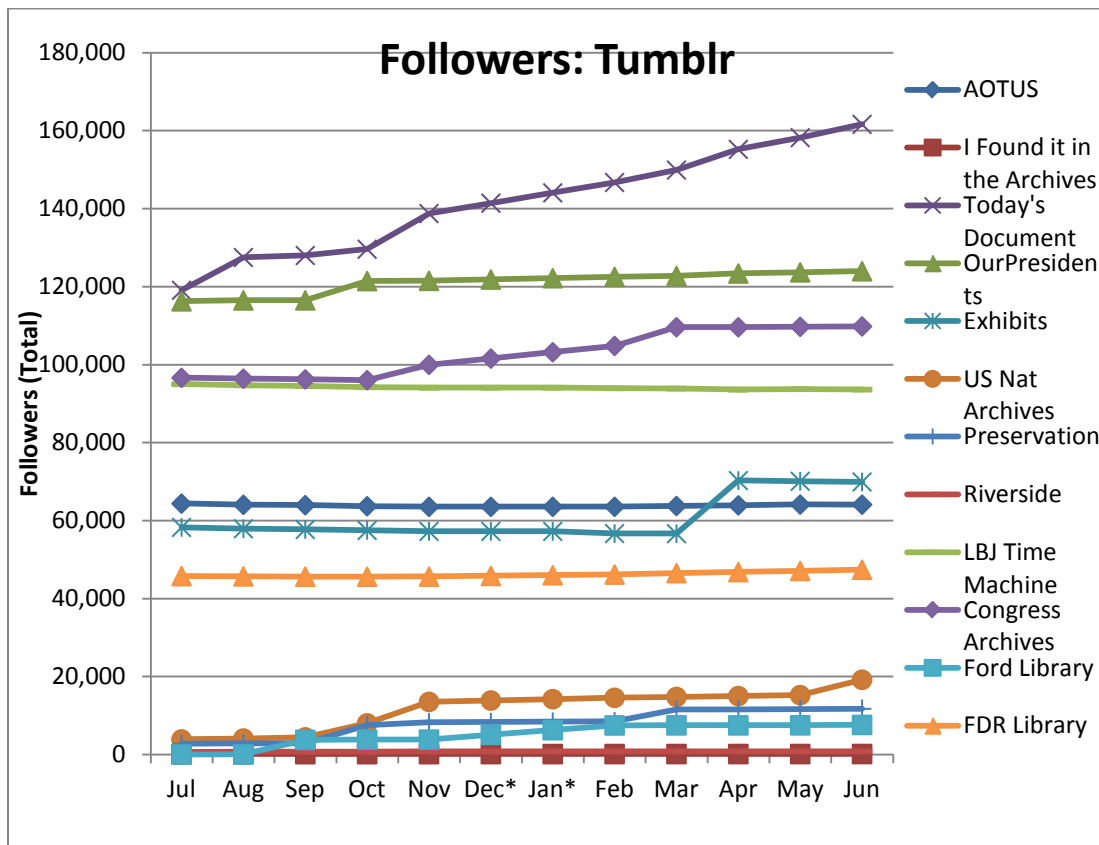

Social Media Tools: Detail View – Blogs (Archives.gov)

Blog Visits (Source: Appendix II.A)

Blog Pageviews (Source: Appendix II.B)

Blog Cumulative Unique Viewers (Source: Appendix II.C)

Blog Unique Viewers by Month (Source: Appendix II.D)

Total RSS Feed Subscribers to Archives.gov Blogs (Source: Appendix III)

Top 5 Most Viewed Blog Posts in May

Blog	Pageviews	Post Title
Media Matters	956	Images of the Week (D-Day in Color)
Media Matters	617	A Newsreel Cameraman's View of D-Day
NARAtions	505	The National Archives at Kansas City open over 300,000 Alien Case Files
Media Matters	396	Restoring The True Glory
Education Updates	371	New DocsTeach Activity: The Night Before D-Day

Social Media Tools: Detail View – Tumblr

Tumblr Visits

Followers on Tumblr (Source: Appendix IV)

Social Media Tools: Detail View – Facebook

Post Views on Regional Pages (Source: Appendix IV.A)

Post Views on Presidential Library Pages (Source: Appendix IV.A)

Post Views on Agency-Wide Pages (Source: Appendix IV.A)

Monthly Active Users of Regional Pages (Source: Appendix IV.B)

Monthly Active Users of Presidential Library Pages (Source: Appendix IV.B)

Monthly Active Users of Agency-Wide Pages (Source: Appendix IV.B)