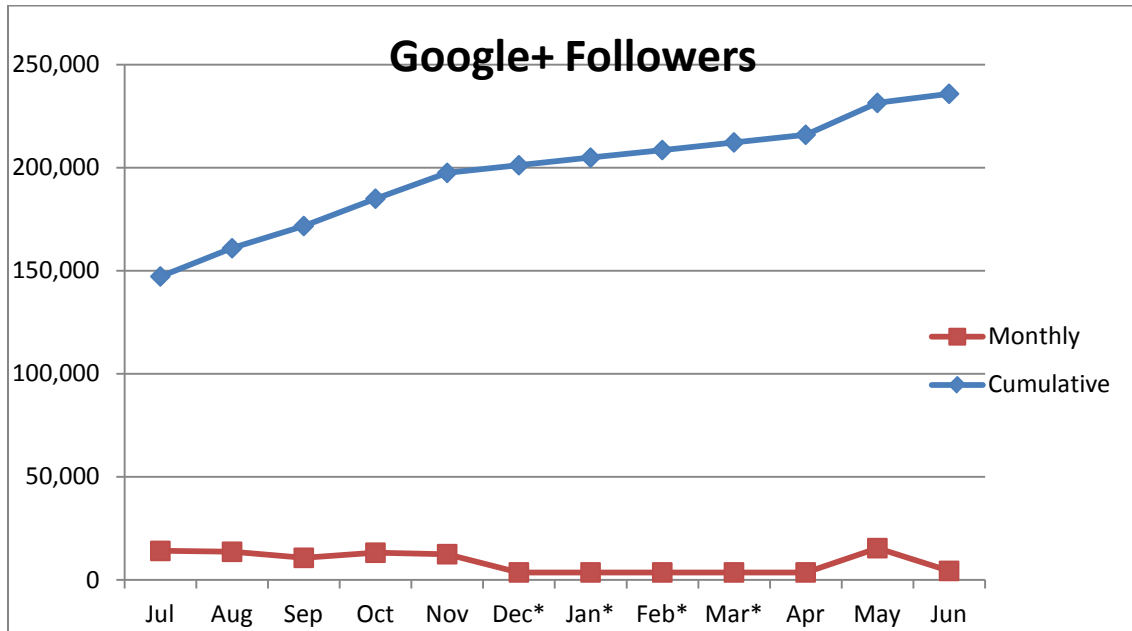

Social Media Tools: Detail View – Twitter

Followers on U.S. National Archives Twitter Feeds (Source: Appendix V)

Social Media Tools: Detail View – iTunes U

Track Plays and Downloads on U.S. National Archives iTunes U (Source: Appendix VI)

Page Views and Subscriptions on U.S. National Archives iTunes U (Source: Appendix VI)

Social Media Tools: Detail View – Google+

Followers on Google+ (Source: Appendix VII)

Social Media Tools: Detail View – Pinterest