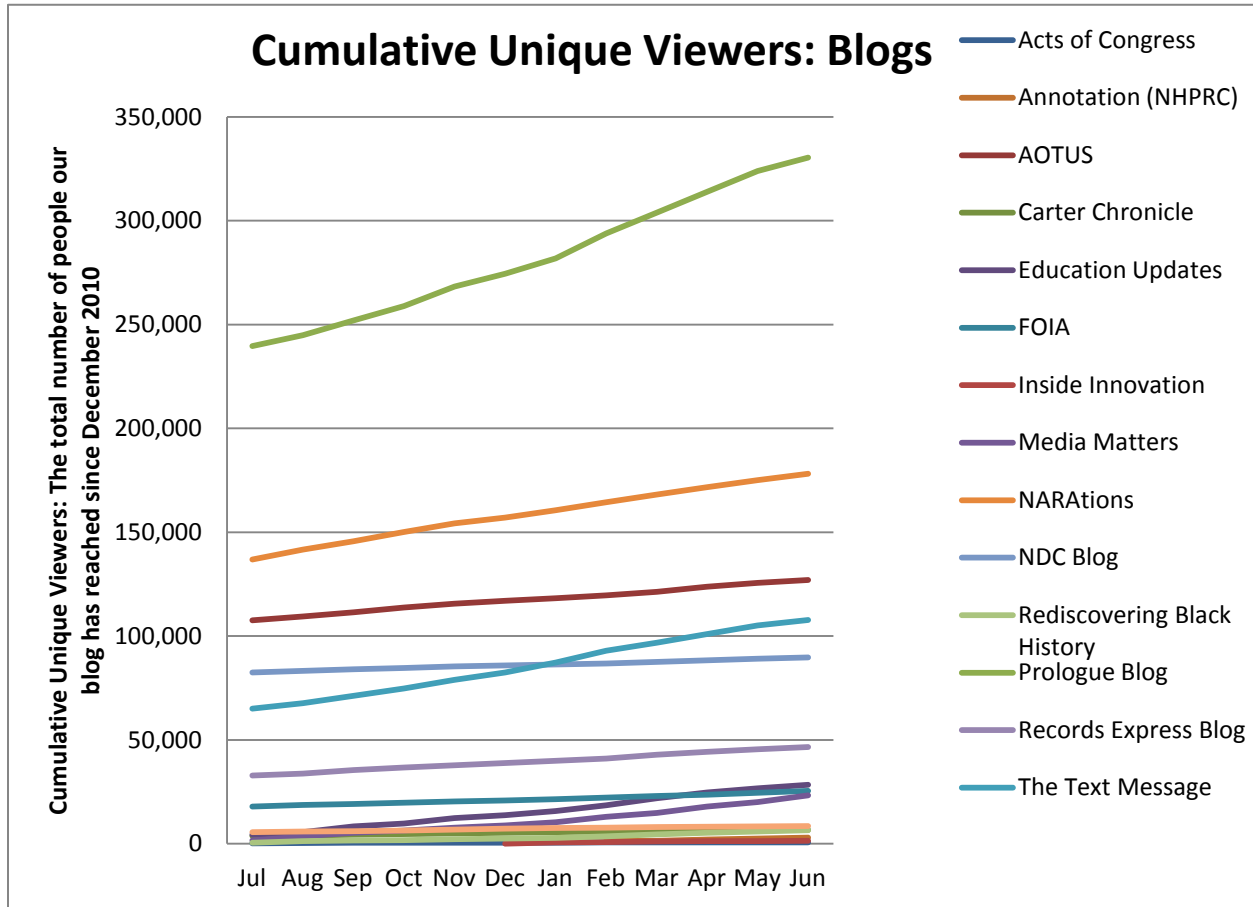

Views: on External Social Media Projects (Per Month)

Number of Archives.gov Visits Referred by Social Media Sites (Per Month)

New External Social Media Projects: June Projects

	Dipity	Facebook	Flickr	Twitter	Wiki	Tumblr	Blog	YouTube	Instagram
July						1			
August									
September									1
October									
November				1					
December									
January									
February									
March									1
April									
May				1					1
June									

Social Media Tools: Detail View – Blogs (Archives.gov)

Blog Visits (Source: Appendix II.A)

Blog Pageviews (Source: Appendix II.B)

Blog Cumulative Unique Viewers (Source: Appendix II.C)

Blog Unique Viewers by Month (Source: Appendix II.D)