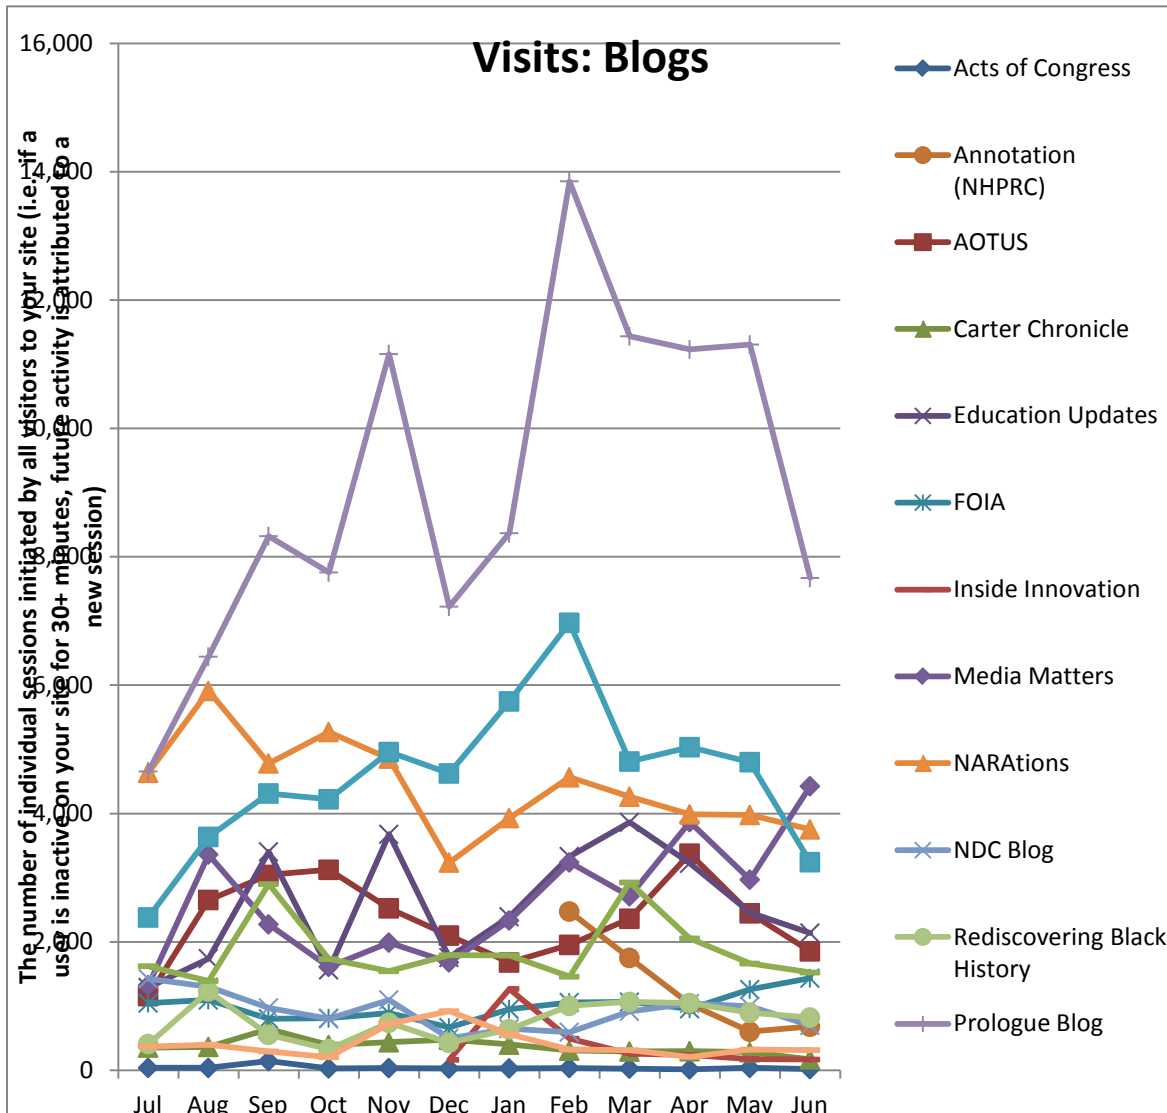

Views: on External Social Media Projects (Per Month)

Number of Archives.gov Visits Referred by Social Media Sites (Per Month)

New External Social Media Projects: June Projects

	Dipity	Facebook	Flickr	Twitter	Wiki	Tumblr	Blog	YouTube	Instagram
July						1			
August									
September									1
October									
November				1					
December									
January									
February									
March									1
April									
May				1					1
June									

Social Media Tools: Detail View – Blogs (Archives.gov)

Blog Visits (Source: Appendix II.A)

Blog Pageviews (Source: Appendix II.B)

Blog Cumulative Unique Viewers (Source: Appendix II.C)

Blog Unique Viewers by Month (Source: Appendix II.D)