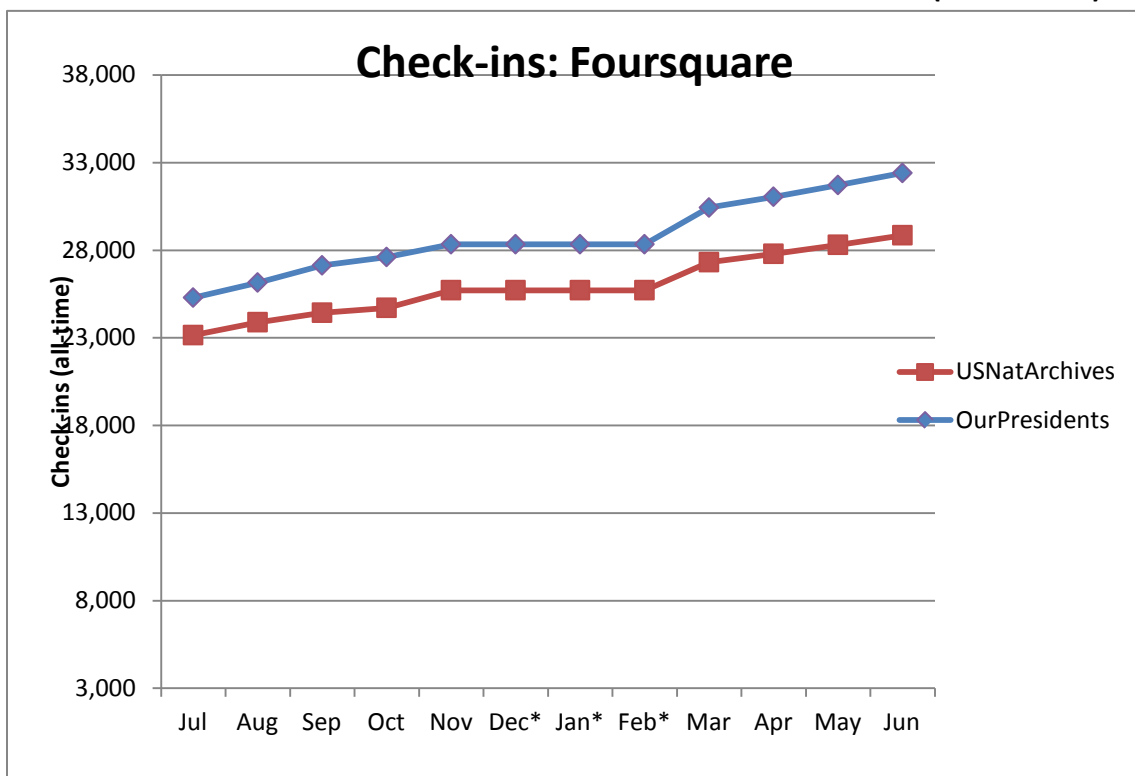

Social Media Tools: Detail View – Flickr

Views on Photostreams (Per Month)

Photos Uploaded (Per Month)

Followers of Photostreams (Cumulative)

Social Media Tools: Detail View – Foursquare

Number of Check-ins at USNatArchives and OurPresidents Venues (Cumulative)