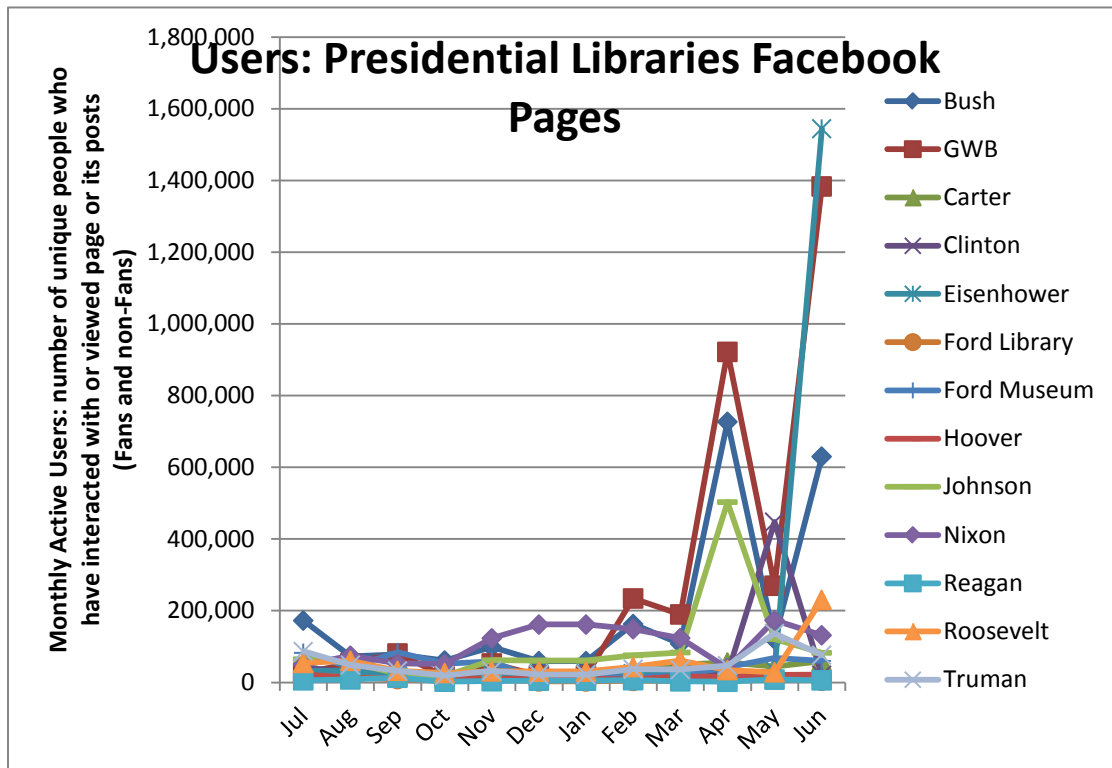

Social Media Tools: Detail View – Tumblr

Tumblr Visits

Followers on Tumblr (Source: Appendix IV)

Social Media Tools: Detail View – Facebook

Post Views on Regional Pages (Source: Appendix IV.A)

Post Views on Presidential Library Pages (Source: Appendix IV.A)

Post Views on Agency-Wide Pages (Source: Appendix IV.A)

Monthly Active Users of Regional Pages (Source: Appendix IV.B)

Monthly Active Users of Presidential Library Pages (Source: Appendix IV.B)

Monthly Active Users of Agency-Wide Pages (Source: Appendix IV.B)

Social Media Tools: Detail View – Flickr

Views on Photostreams (Per Month)

Photos Uploaded (Per Month)

Followers of Photostreams (Cumulative)

Social Media Tools: Detail View – Foursquare

Number of Check-ins at USNatArchives and OurPresidents Venues (Cumulative)