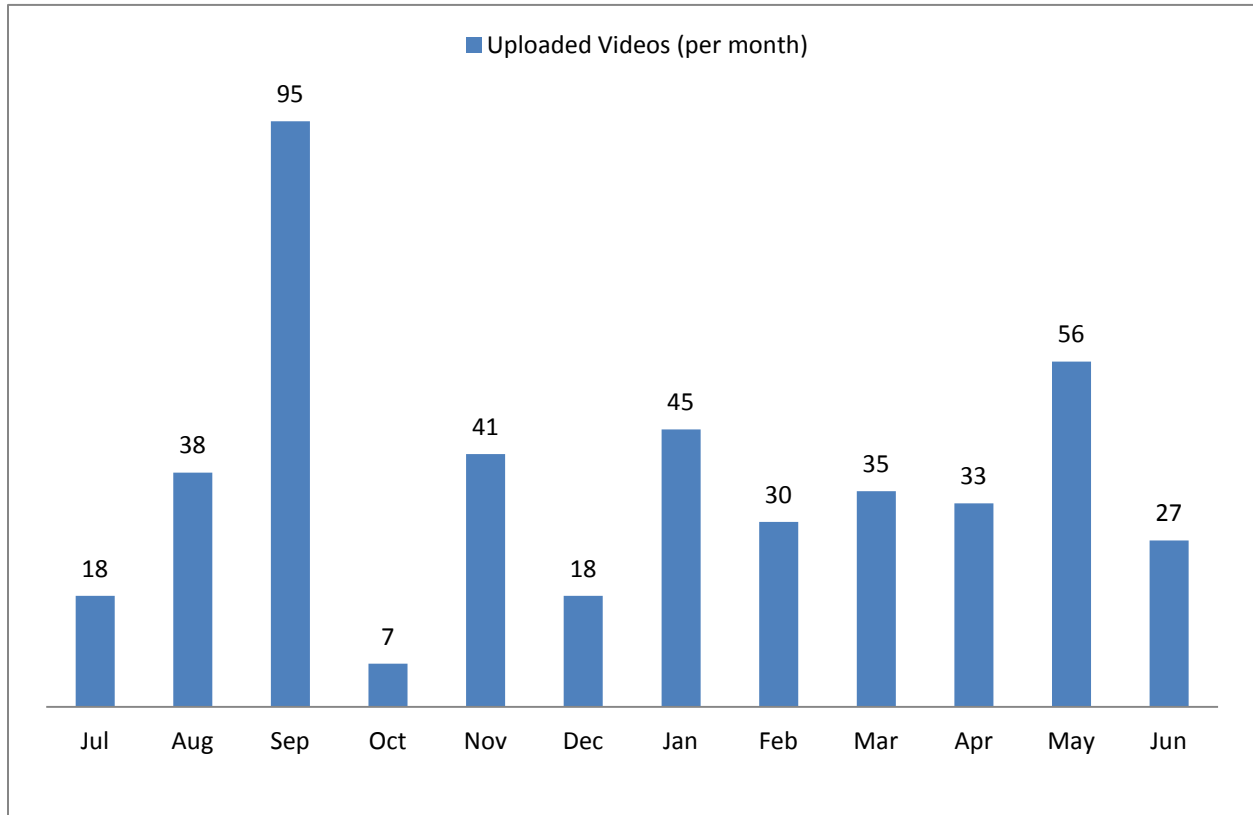

Videos Uploaded to US National Archives Channel (Per Month)

Top 5 Most Viewed Videos for June 2014 on US National Archives Channel

Video Title	Views
D-Day to Germany, 1944	11,777
SAILOR AND THE SEAGULL (1949)	4,608
Stories from the Great Depression	3,711
Universal News Volume 17, Release 302, June 12, 1944	3,606
Private Snafu in "Censored." 1944	3,572