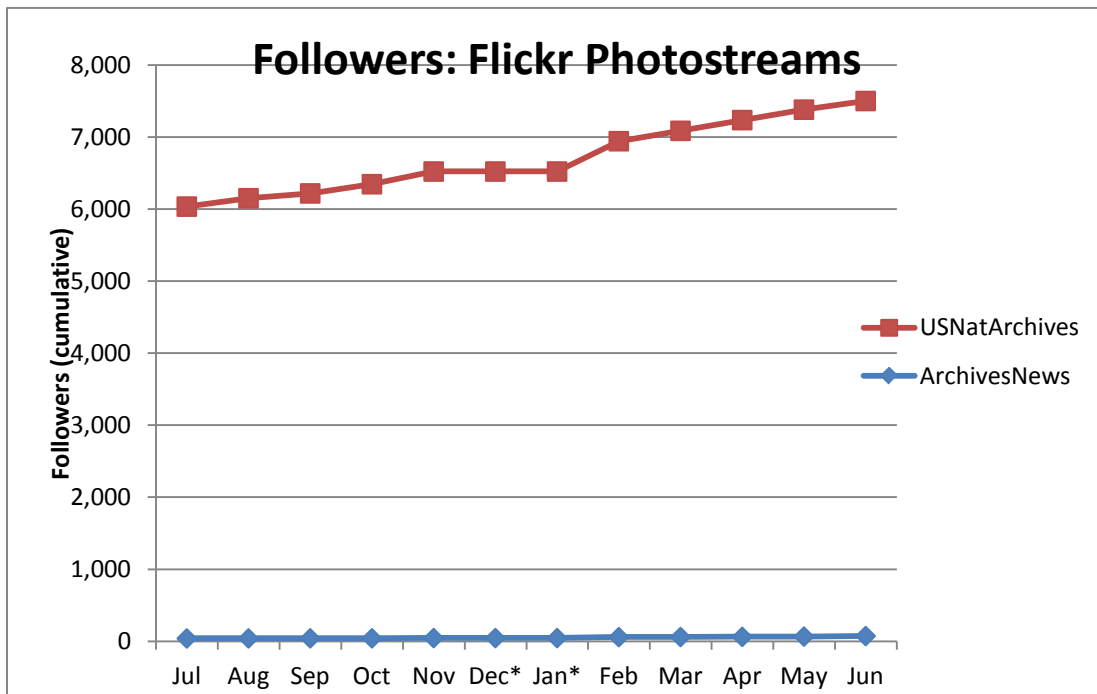

Post Views on Agency-Wide Pages (Source: Appendix IV.A)

Monthly Active Users of Regional Pages (Source: Appendix IV.B)

Monthly Active Users of Presidential Library Pages (Source: Appendix IV.B)

Monthly Active Users of Agency-Wide Pages (Source: Appendix IV.B)

Social Media Tools: Detail View – Flickr

Views on Photostreams (Per Month)

Photos Uploaded (Per Month)

Followers of Photostreams (Cumulative)

Social Media Tools: Detail View – Foursquare

Number of Check-ins at USNatArchives and OurPresidents Venues (Cumulative)

Number of Followers of USNatArchives and OurPresidents (Cumulative)

Social Media Tools: Detail View – *Our Archives Wiki*

Views on Our Archives Wiki (Per Month)

Edits on Our Archives Wiki (Per Month)

Editors on Our Archives Wiki (Cumulative)

Social Media Tools: Detail View – YouTube

Views on US National Archives Channel (Per Month)

Videos Uploaded to US National Archives Channel (Per Month)

Top 5 Most Viewed Videos for June 2014 on US National Archives Channel