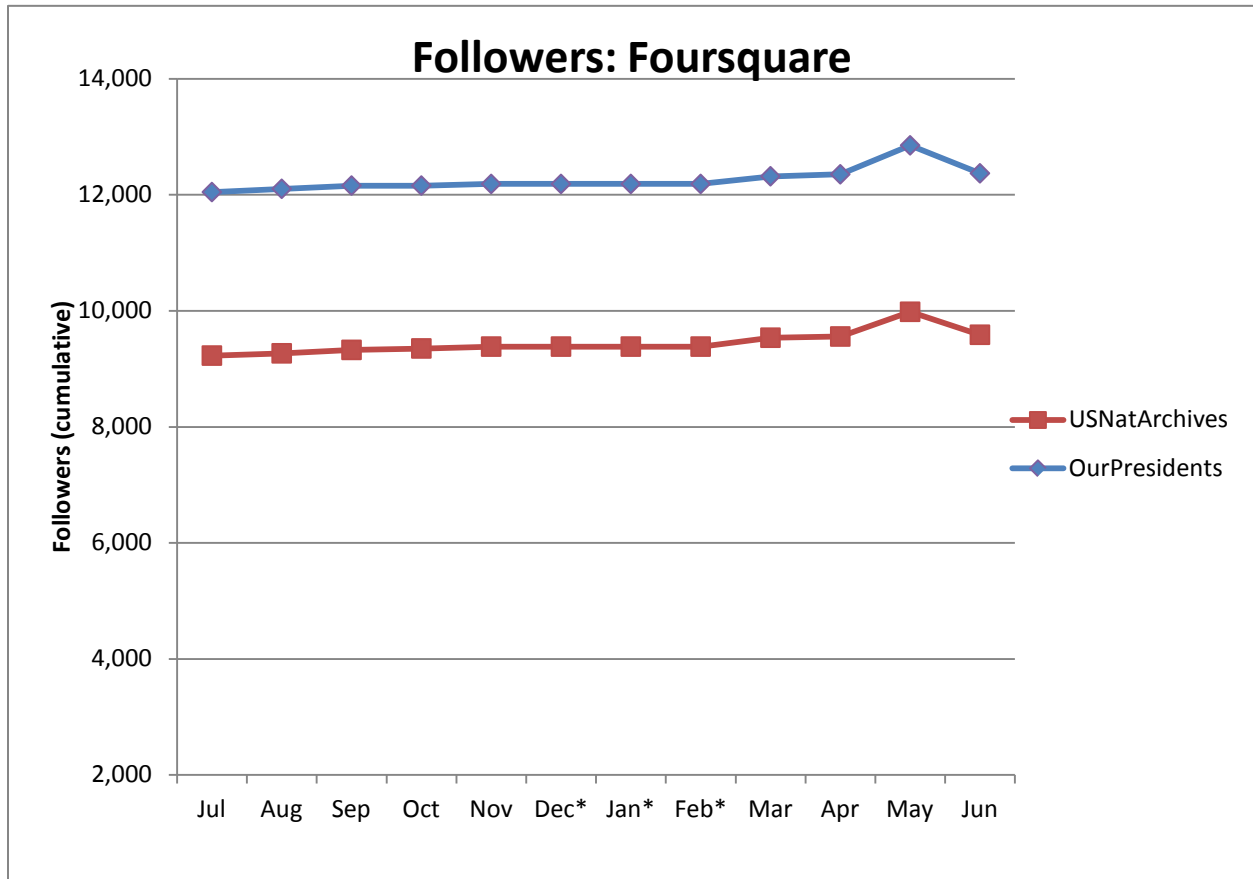

Number of Followers of USNatArchives and OurPresidents (Cumulative)