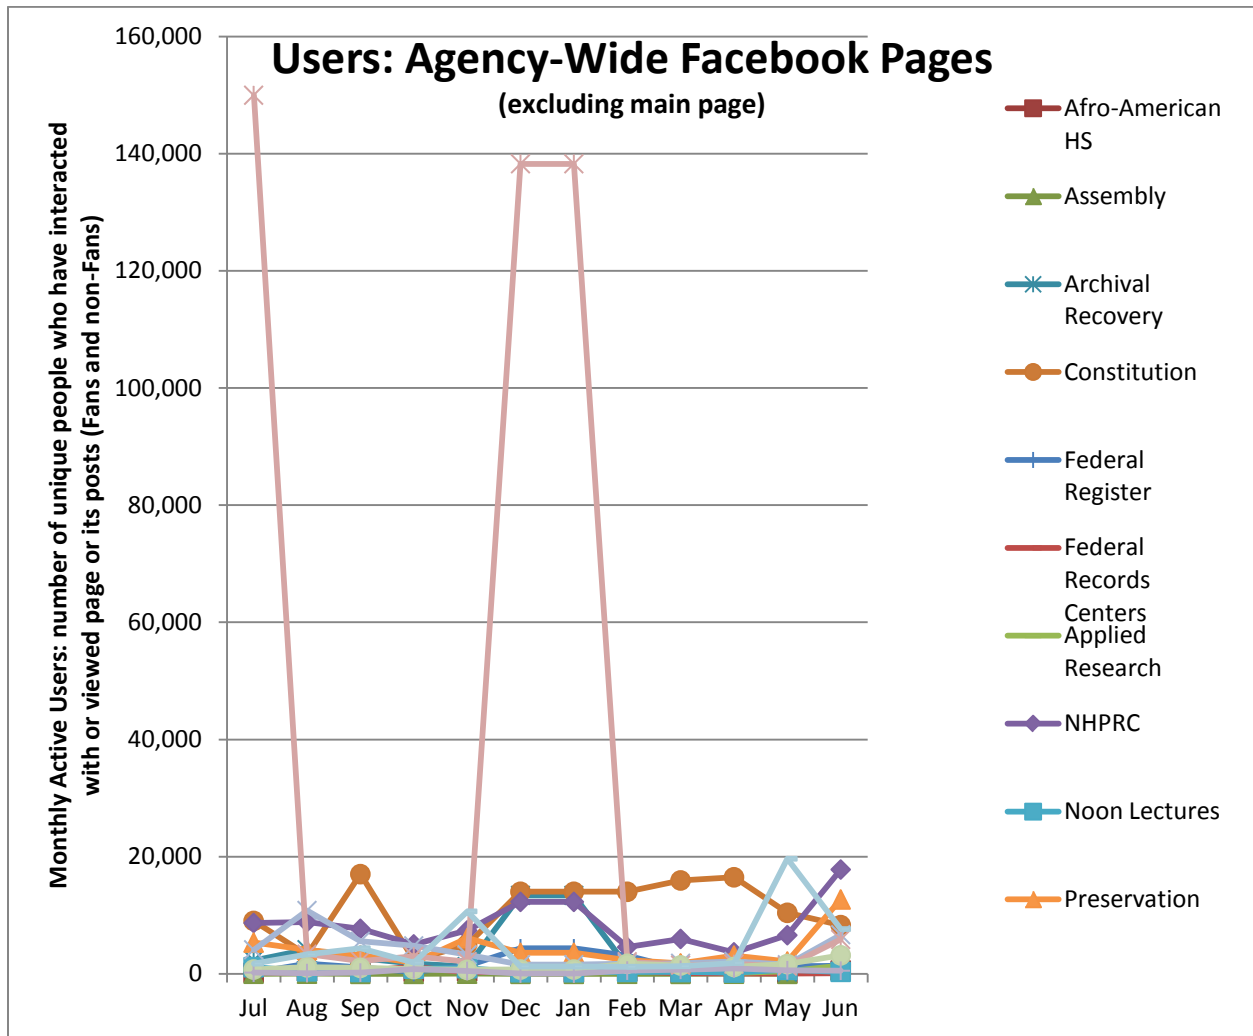

Social Media Tools: Detail View – Tumblr

Tumblr Visits

Followers on Tumblr (Source: Appendix IV)

Social Media Tools: Detail View – Facebook

Post Views on Regional Pages (Source: Appendix IV.A)

Post Views on Presidential Library Pages (Source: Appendix IV.A)

Post Views on Agency-Wide Pages (Source: Appendix IV.A)

Monthly Active Users of Regional Pages (Source: Appendix IV.B)

Monthly Active Users of Presidential Library Pages (Source: Appendix IV.B)

Monthly Active Users of Agency-Wide Pages (Source: Appendix IV.B)

Social Media Tools: Detail View – Flickr

Views on Photostreams (Per Month)

Photos Uploaded (Per Month)

Followers of Photostreams (Cumulative)

Social Media Tools: Detail View – Foursquare

Number of Check-ins at USNatArchives and OurPresidents Venues (Cumulative)