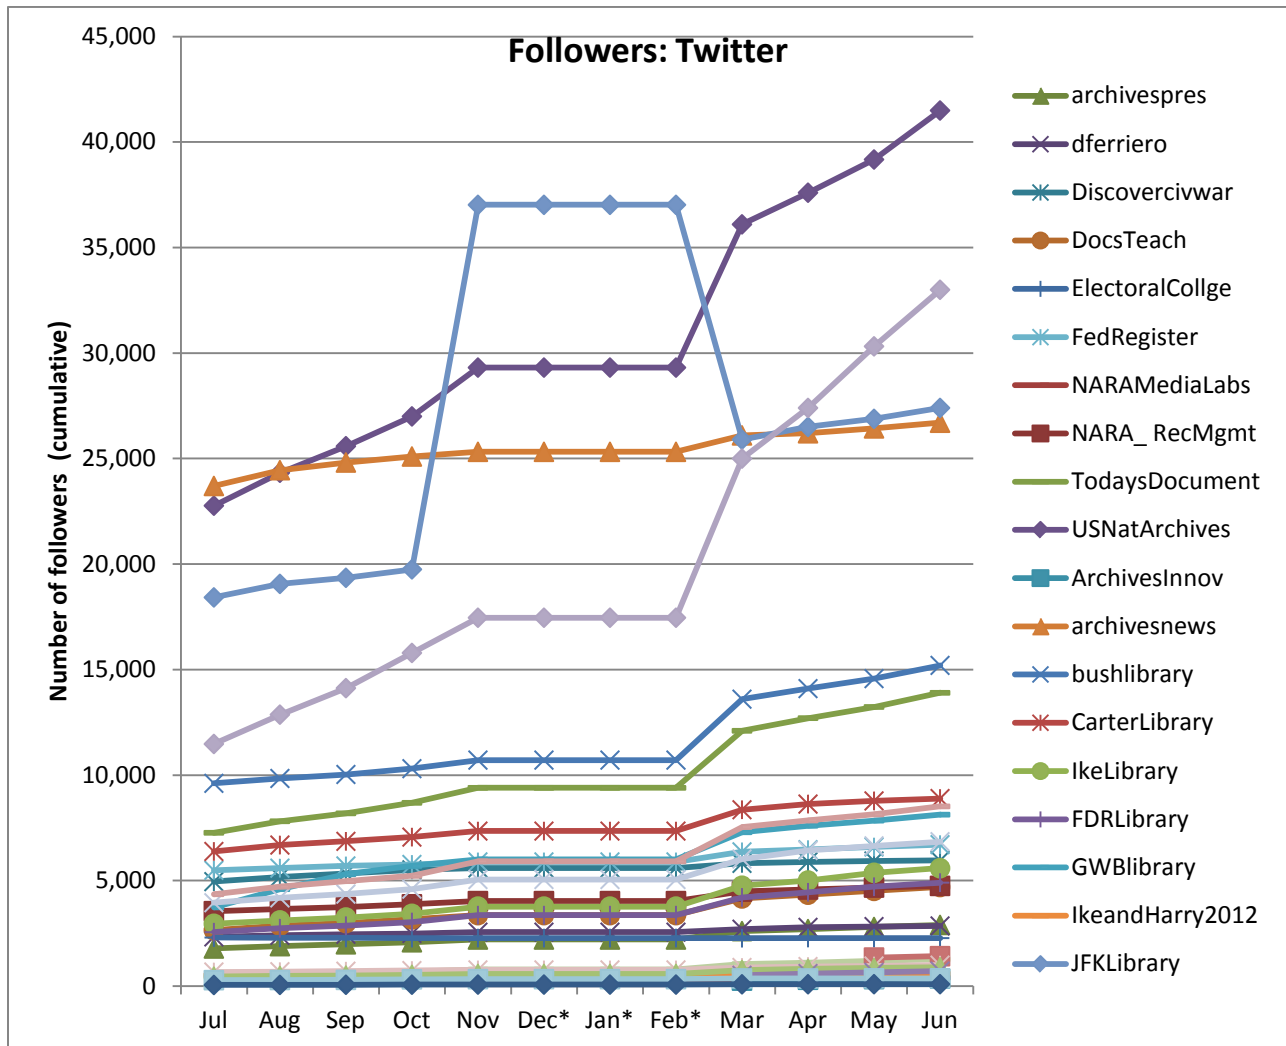

Social Media Tools: Detail View – Twitter

Followers on U.S. National Archives Twitter Feeds (Source: Appendix V)