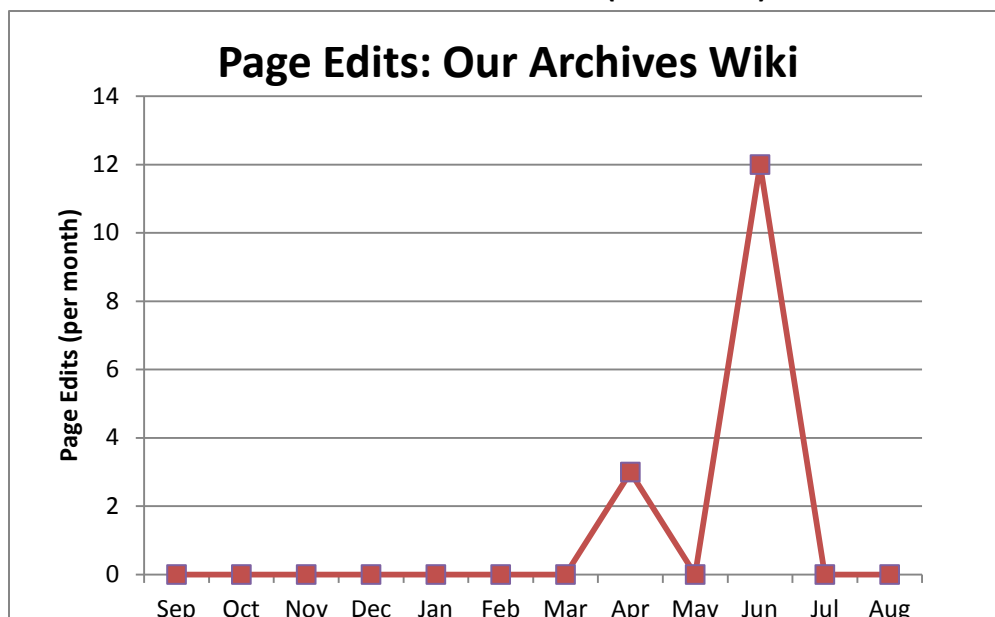

Edits on Our Archives Wiki (Per Month)