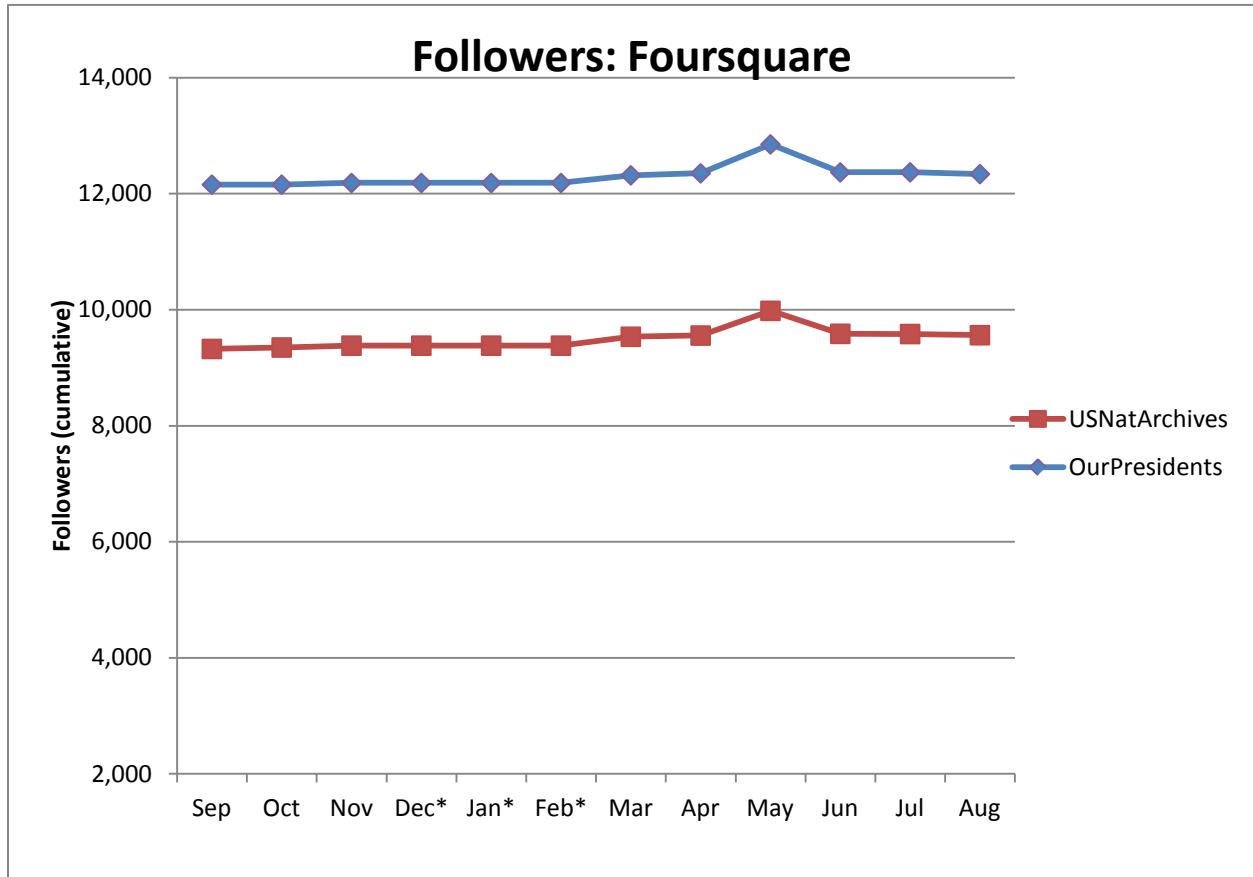

Social Media Tools: Detail View – Flickr

Views on Photostreams (Per Month)

Photos Uploaded (Per Month)

Followers of Photostreams (Cumulative)

Social Media Tools: Detail View – Foursquare

Number of Check-ins at USNatArchives and OurPresidents Venues (Cumulative)

Number of Followers of USNatArchives and OurPresidents (Cumulative)

Social Media Tools: Detail View – *Our Archives Wiki*

Views on Our Archives Wiki (Per Month)

*began collecting stats using Google Analytics, instead of native Wikispaces stats (Wikispaces acknowledges bots as visits)