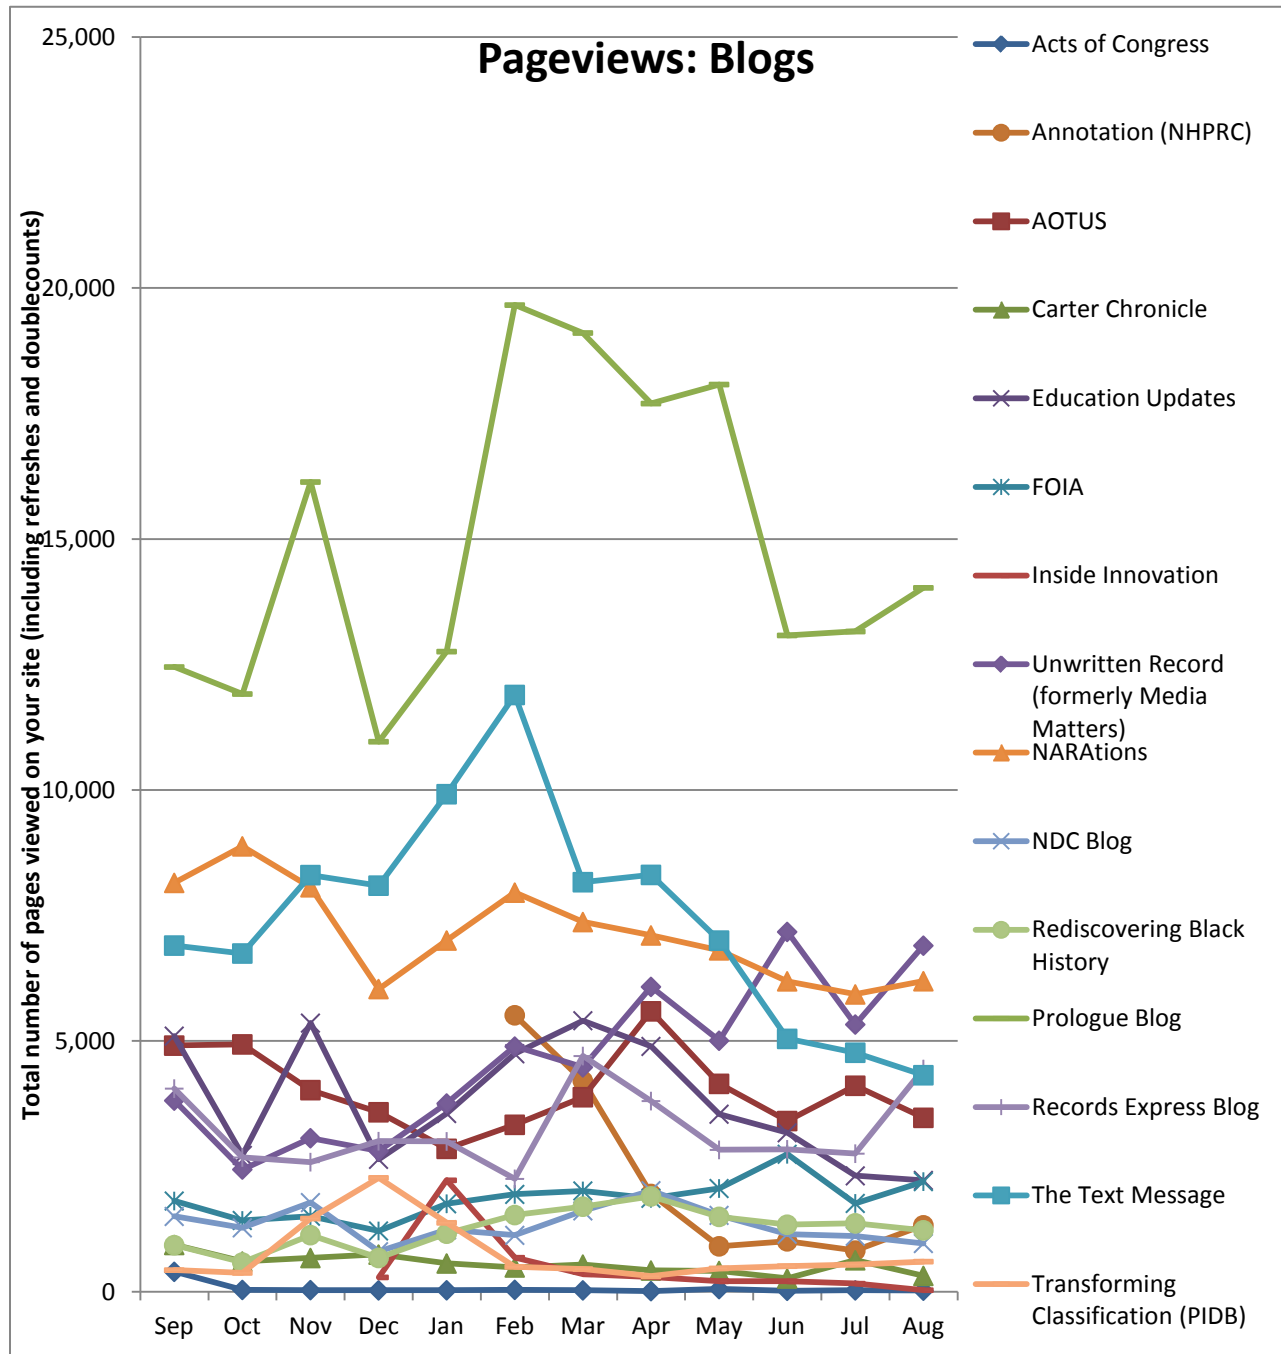

Views: on External Social Media Projects (Per Month)

Number of Archives.gov Visits Referred by Social Media Sites (Per Month)

New External Social Media Projects: August Projects

	Dipity	Facebook	Flickr	Twitter	Wiki	Tumblr	Blog	YouTube	Instagram
September									1
October									
November				1					
December									
January									
February									
March									1
April									
May				1					1
June									
July									
August									

Social Media Tools: Detail View – Blogs (Archives.gov)

Blog Visits (Source: Appendix II.A)

Blog Pageviews (Source: Appendix II.B)

Blog Cumulative Unique Viewers (Source: Appendix II.C)

Blog Unique Viewers by Month (Source: Appendix II.D)