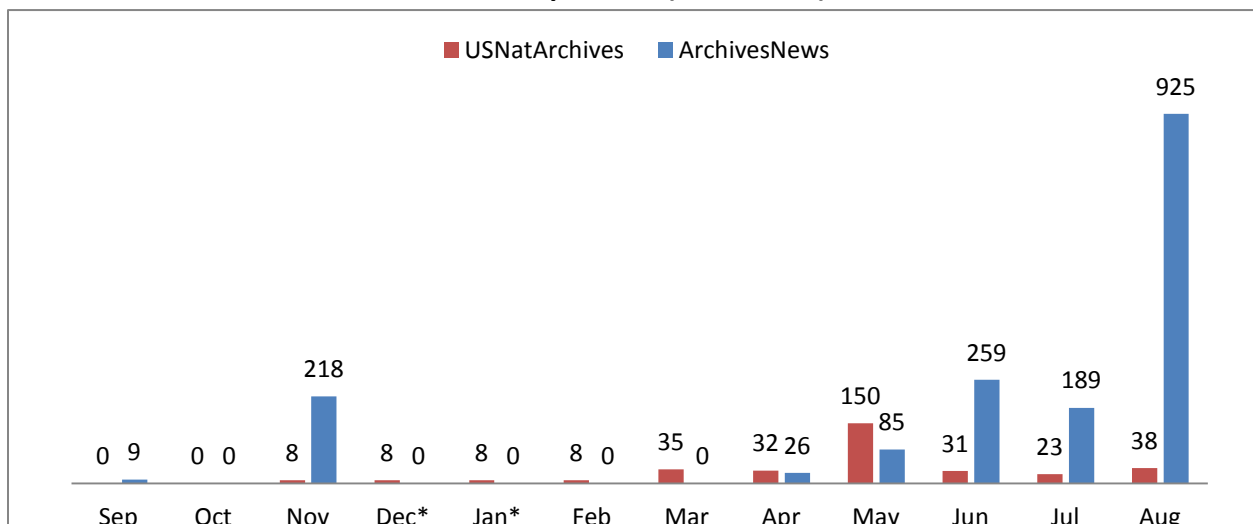

Social Media Tools: Detail View – Tumblr

Tumblr Visits

Followers on Tumblr (Source: Appendix IV)

Social Media Tools: Detail View – Facebook

Post Views on Regional Pages (Source: Appendix IV.A)

Post Views on Presidential Library Pages (Source: Appendix IV.A)

Post Views on Agency-Wide Pages (Source: Appendix IV.A)

Monthly Active Users of Regional Pages (Source: Appendix IV.B)

Monthly Active Users of Presidential Library Pages (Source: Appendix IV.B)

Monthly Active Users of Agency-Wide Pages (Source: Appendix IV.B)

Social Media Tools: Detail View – Flickr

Views on Photostreams (Per Month)

Photos Uploaded (Per Month)

Followers of Photostreams (Cumulative)

Social Media Tools: Detail View – Foursquare

Number of Check-ins at USNatArchives and OurPresidents Venues (Cumulative)