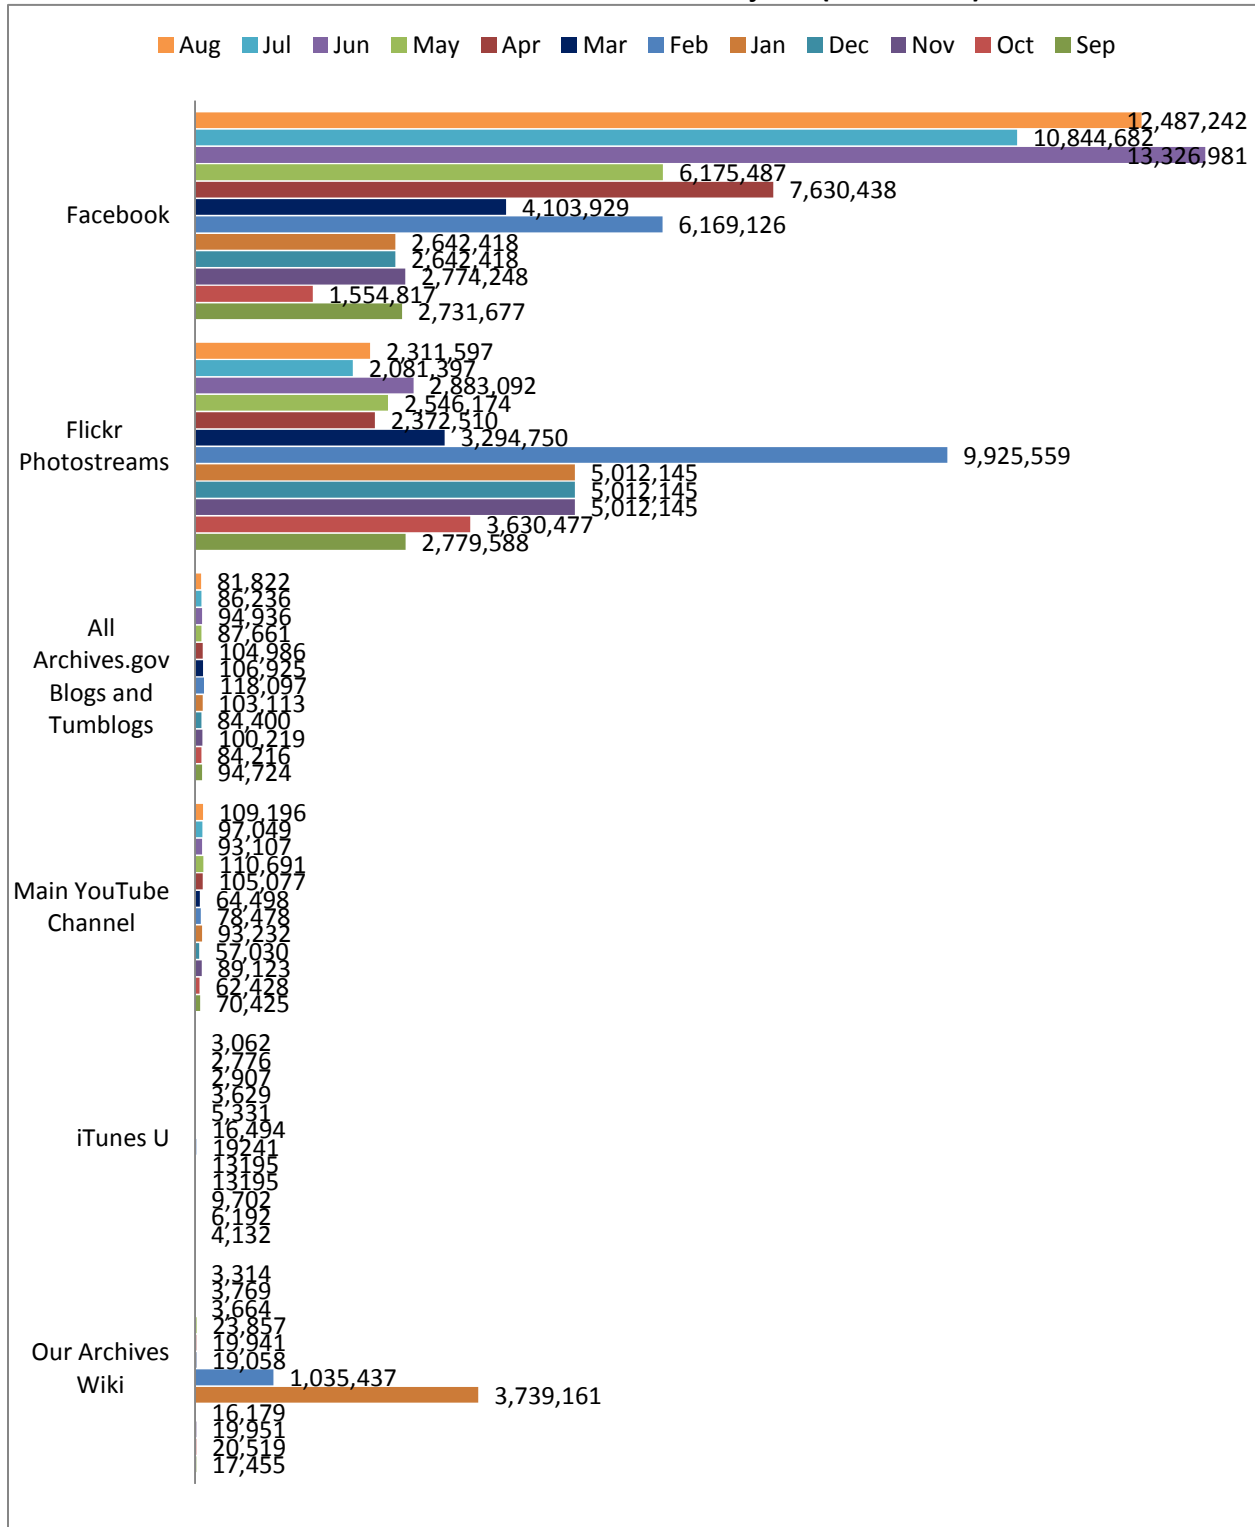

Views: on External Social Media Projects (Per Month)