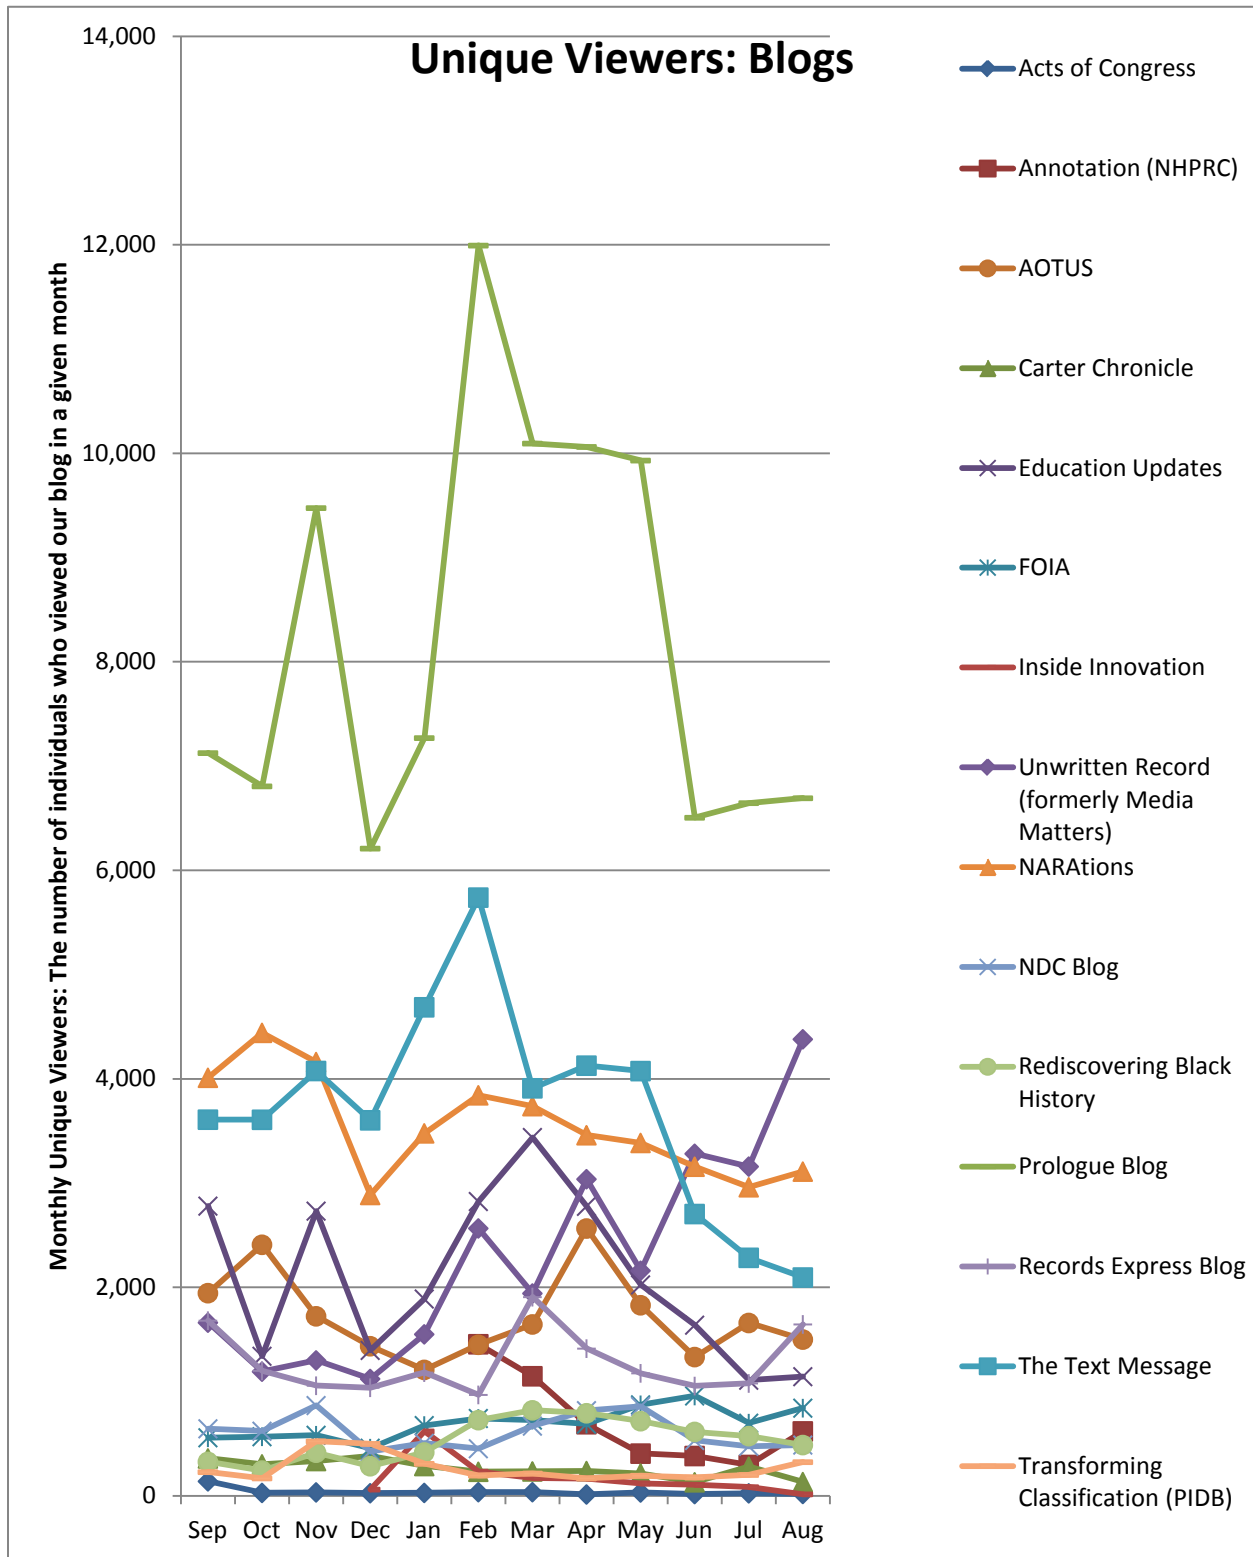

Social Media Tools: Detail View – Blogs (Archives.gov)

Blog Visits (Source: Appendix II.A)

Blog Pageviews (Source: Appendix II.B)

Blog Cumulative Unique Viewers (Source: Appendix II.C)

Blog Unique Viewers by Month (Source: Appendix II.D)