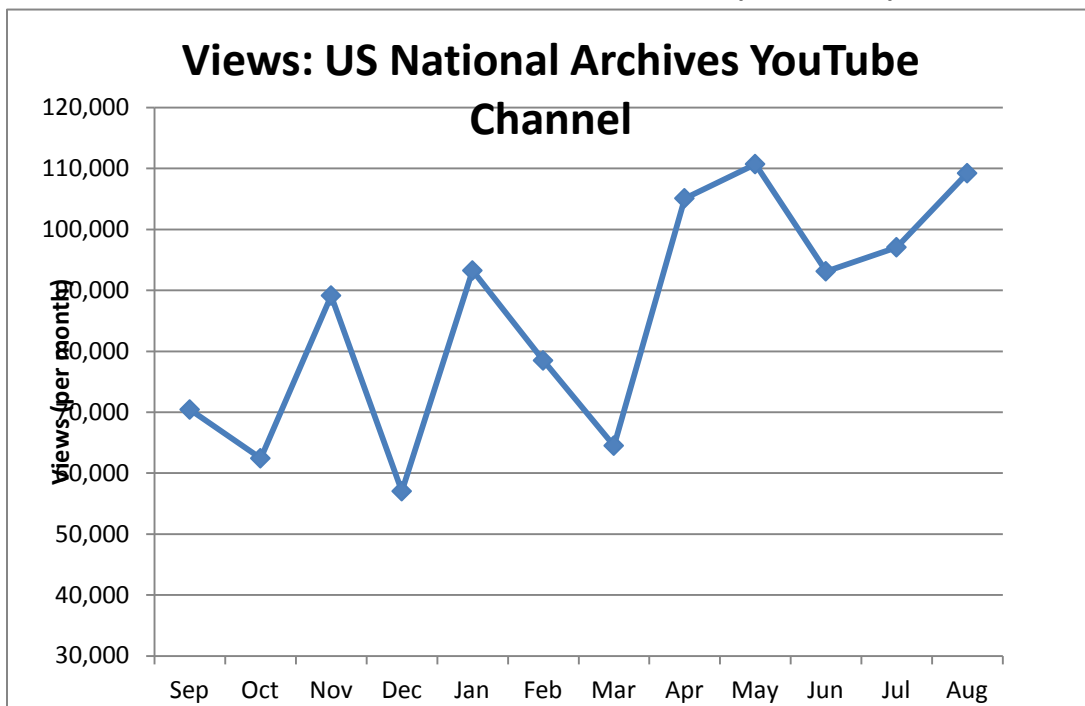

Edits on Our Archives Wiki (Per Month)

Editors on Our Archives Wiki (Cumulative)

Social Media Tools: Detail View – YouTube

Views on US National Archives Channel (Per Month)

Videos Uploaded to US National Archives Channel (Per Month)

Top 5 Most Viewed Videos for August 2014 on US National Archives Channel

Video Title	Views
Volks-Deutsche/Jungen in USA	14,366
Curious Alice, 1971	12,317
Private Snafu in "Censored." 1944	6,288
Stories from the Great Depression	4,087
Camp Activities of Boys and Girls	3,889