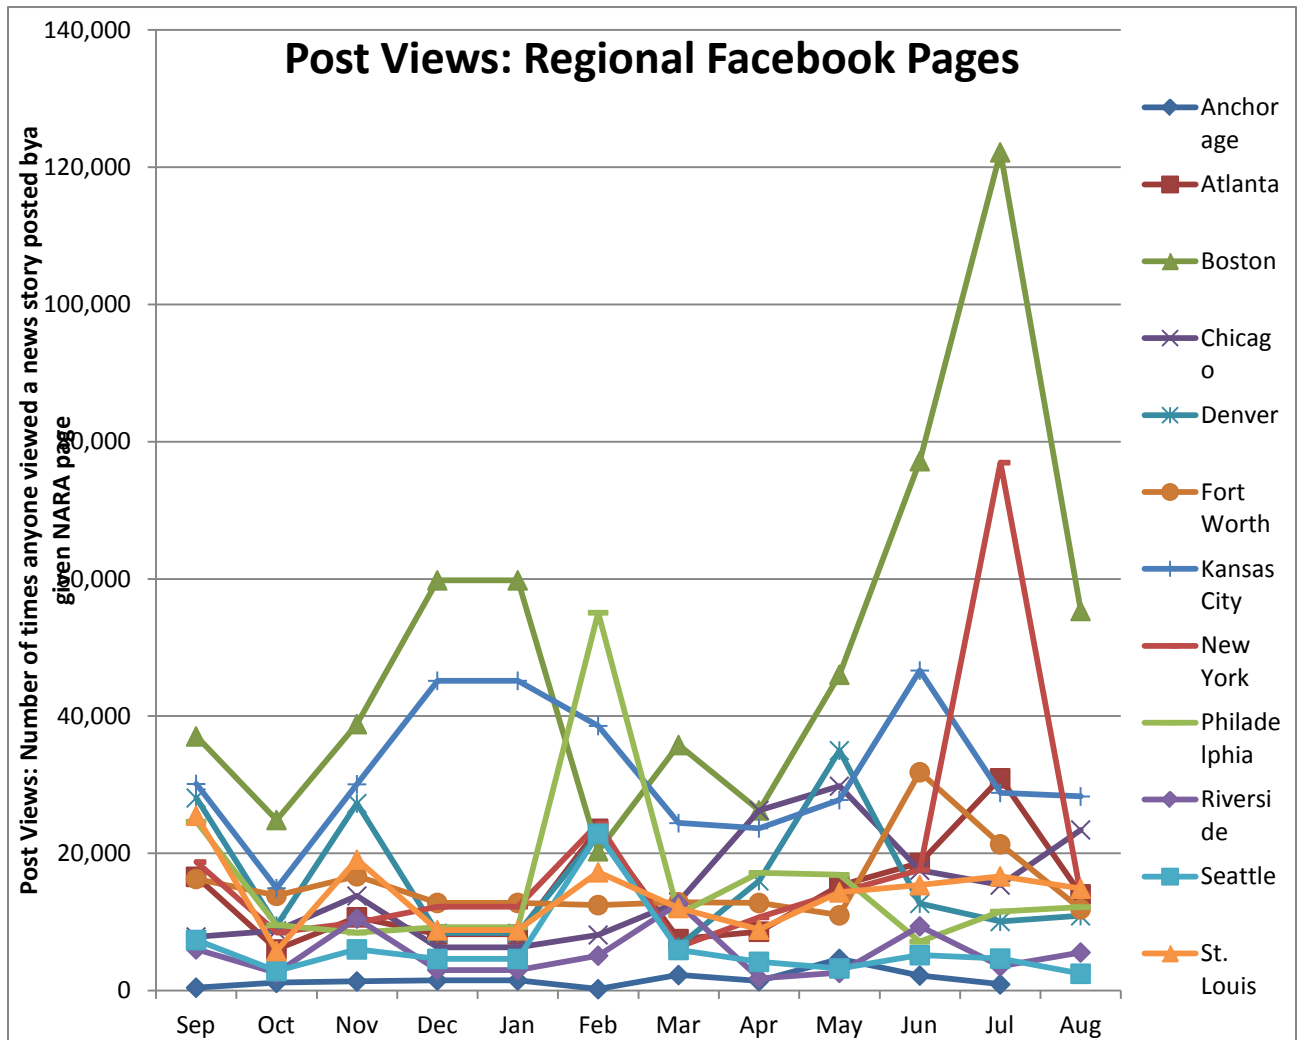

Social Media Tools: Detail View – Tumblr

Tumblr Visits

Followers on Tumblr (Source: Appendix IV)

Social Media Tools: Detail View – Facebook

Post Views on Regional Pages (Source: Appendix IV.A)

Post Views on Presidential Library Pages (Source: Appendix IV.A)