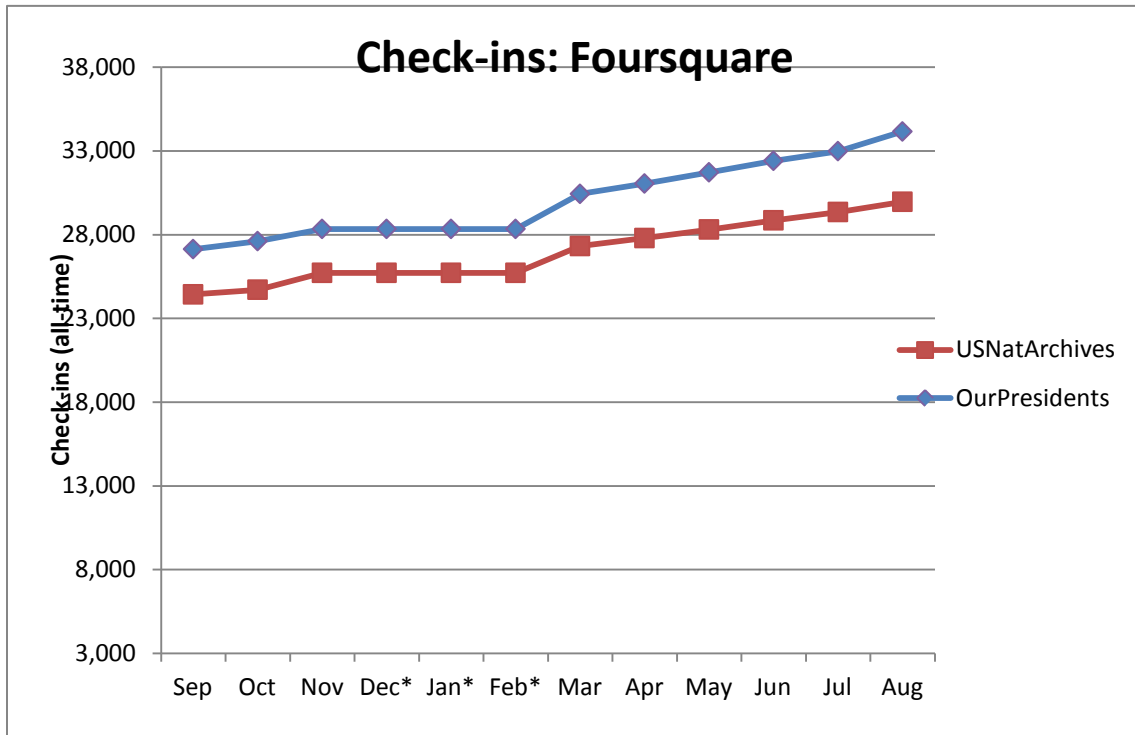

Social Media Tools: Detail View – Flickr

Views on Photostreams (Per Month)

Photos Uploaded (Per Month)

Followers of Photostreams (Cumulative)

Social Media Tools: Detail View – Foursquare

Number of Check-ins at USNatArchives and OurPresidents Venues (Cumulative)

Number of Followers of USNatArchives and OurPresidents (Cumulative)

Social Media Tools: Detail View – *Our Archives Wiki*

Views on Our Archives Wiki (Per Month)

*began collecting stats using Google Analytics, instead of native Wikispaces stats (Wikispaces acknowledges bots as visits)