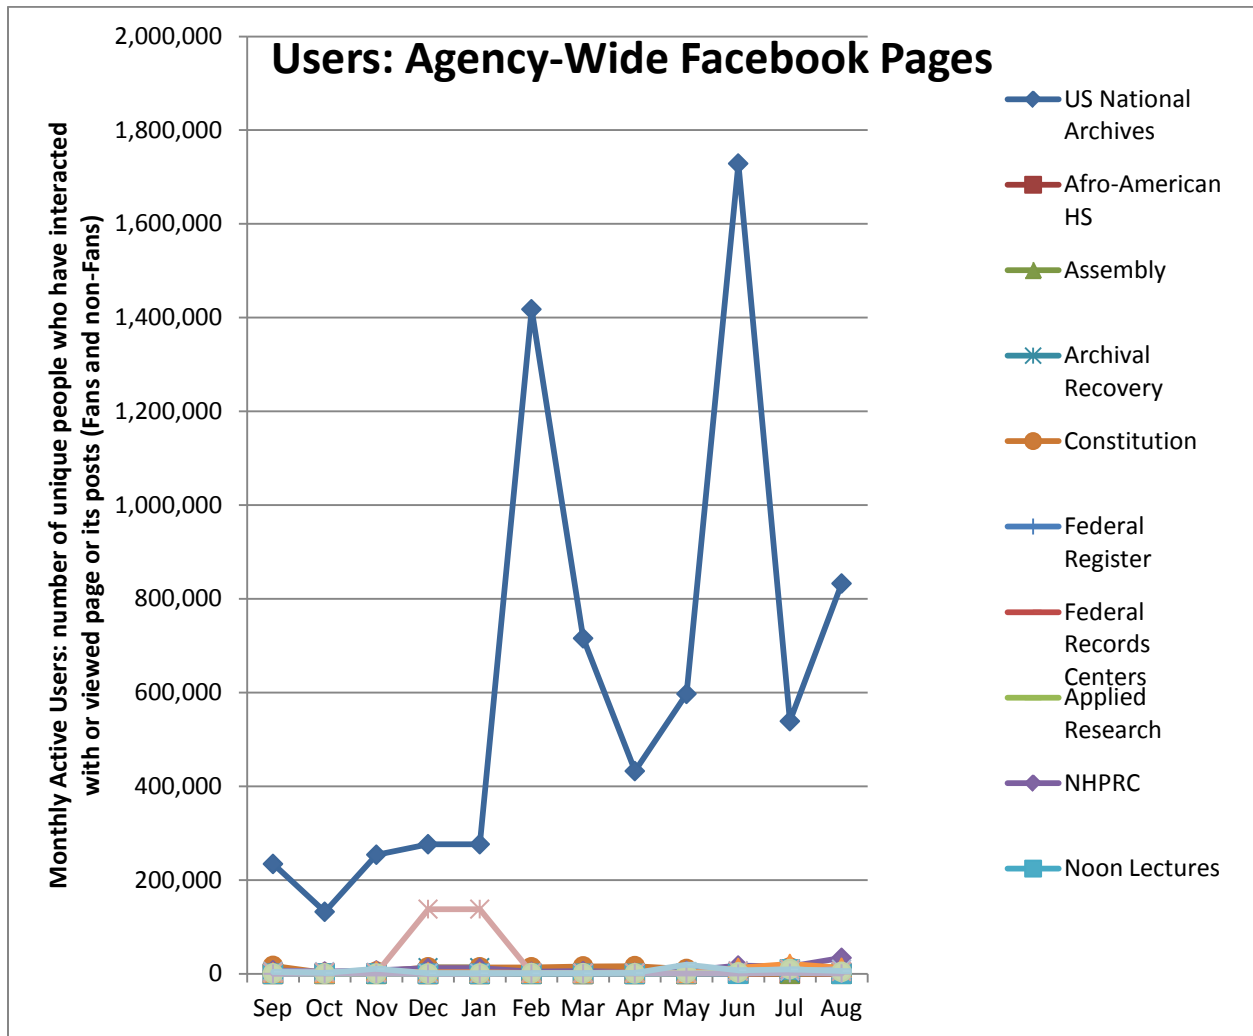

Social Media Tools: Detail View – Tumblr

Tumblr Visits

Followers on Tumblr (Source: Appendix IV)

Social Media Tools: Detail View – Facebook

Post Views on Regional Pages (Source: Appendix IV.A)

Post Views on Presidential Library Pages (Source: Appendix IV.A)

Post Views on Agency-Wide Pages (Source: Appendix IV.A)

Monthly Active Users of Regional Pages (Source: Appendix IV.B)

Monthly Active Users of Presidential Library Pages (Source: Appendix IV.B)

Monthly Active Users of Agency-Wide Pages (Source: Appendix IV.B)

Social Media Tools: Detail View – Flickr

Views on Photostreams (Per Month)

Photos Uploaded (Per Month)

Followers of Photostreams (Cumulative)

Social Media Tools: Detail View – Foursquare

Number of Check-ins at USNatArchives and OurPresidents Venues (Cumulative)