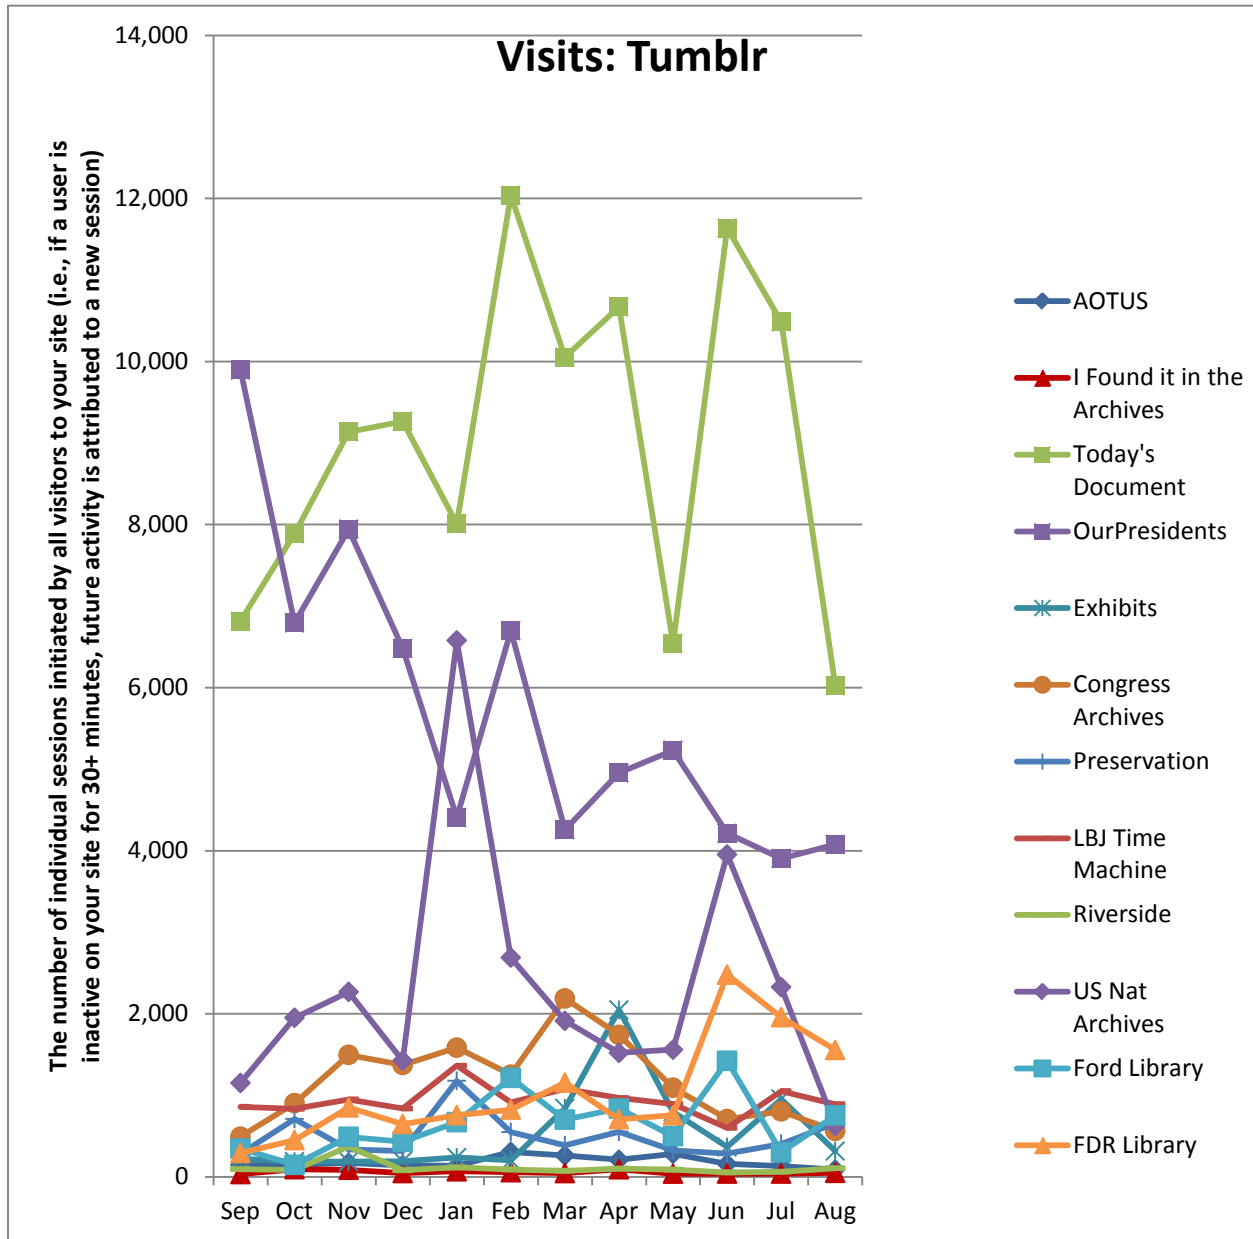

Social Media Tools: Detail View – Blogs (Archives.gov)

Blog Visits (Source: Appendix II.A)

Blog Pageviews (Source: Appendix II.B)

Blog Cumulative Unique Viewers (Source: Appendix II.C)

Blog Unique Viewers by Month (Source: Appendix II.D)

Total RSS Feed Subscribers to Archives.gov Blogs (Source: Appendix III)

Top 5 Most Viewed Blog Posts in August

Blog	Pageviews	Post Title
The Unwritten Record	3,237	Nazi Summer Camp, American Style
Records Express	1,078	Review and Comment on Draft Metadata Guidance
Prologue	749	The burning of Washington
The Unwritten Record	457	Kodacolor Decoded: Early Color Footage of Yellowstone National Park
AOTUS	446	My Afternoon with Bacall

Social Media Tools: Detail View – Tumblr

Tumblr Visits

Followers on Tumblr (Source: Appendix IV)

Social Media Tools: Detail View – Facebook

Post Views on Regional Pages (Source: Appendix IV.A)

Post Views on Presidential Library Pages (Source: Appendix IV.A)