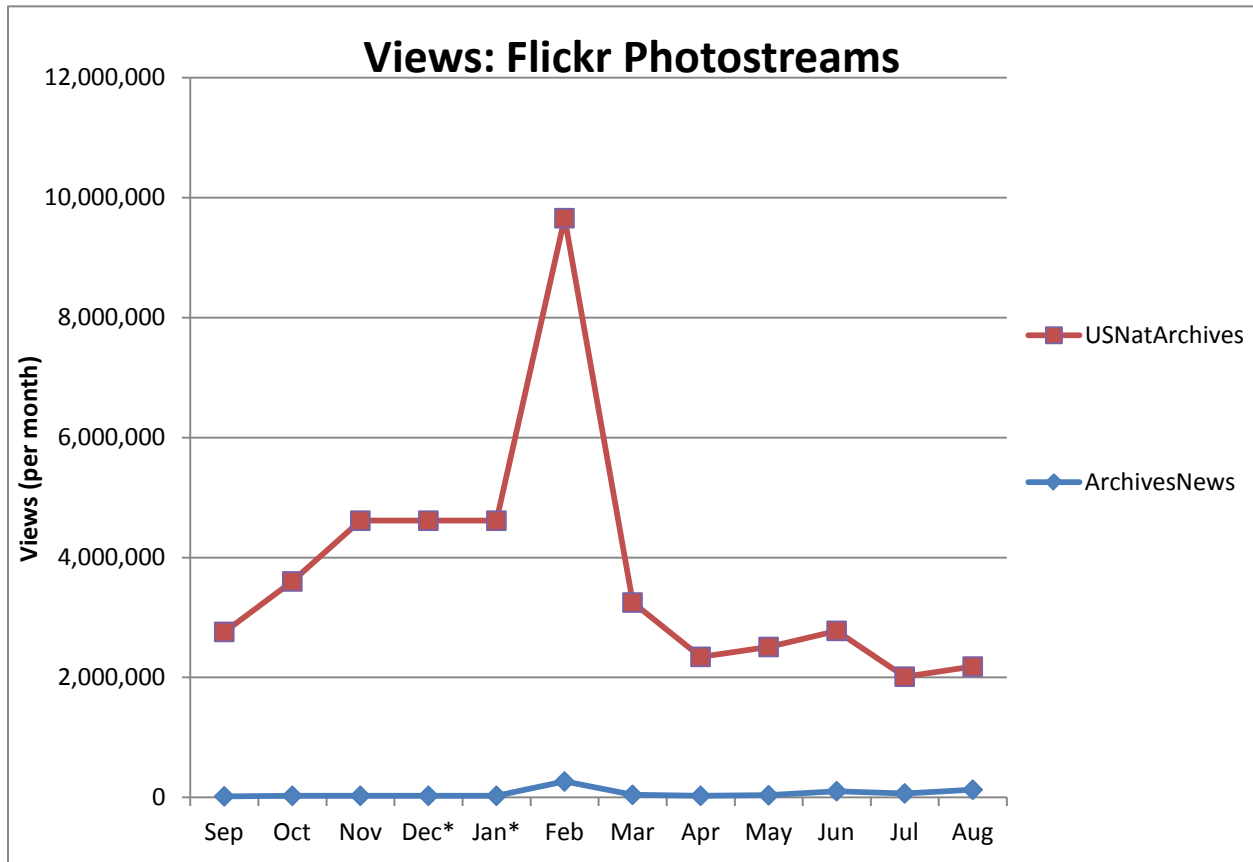

Social Media Tools: Detail View – Tumblr

Tumblr Visits

Followers on Tumblr (Source: Appendix IV)

Social Media Tools: Detail View – Facebook

Post Views on Regional Pages (Source: Appendix IV.A)

Post Views on Presidential Library Pages (Source: Appendix IV.A)

Post Views on Agency-Wide Pages (Source: Appendix IV.A)

Monthly Active Users of Regional Pages (Source: Appendix IV.B)

Monthly Active Users of Presidential Library Pages (Source: Appendix IV.B)

Monthly Active Users of Agency-Wide Pages (Source: Appendix IV.B)

Social Media Tools: Detail View – Flickr

Views on Photostreams (Per Month)

Photos Uploaded (Per Month)

Followers of Photostreams (Cumulative)

Social Media Tools: Detail View – Foursquare

Number of Check-ins at USNatArchives and OurPresidents Venues (Cumulative)