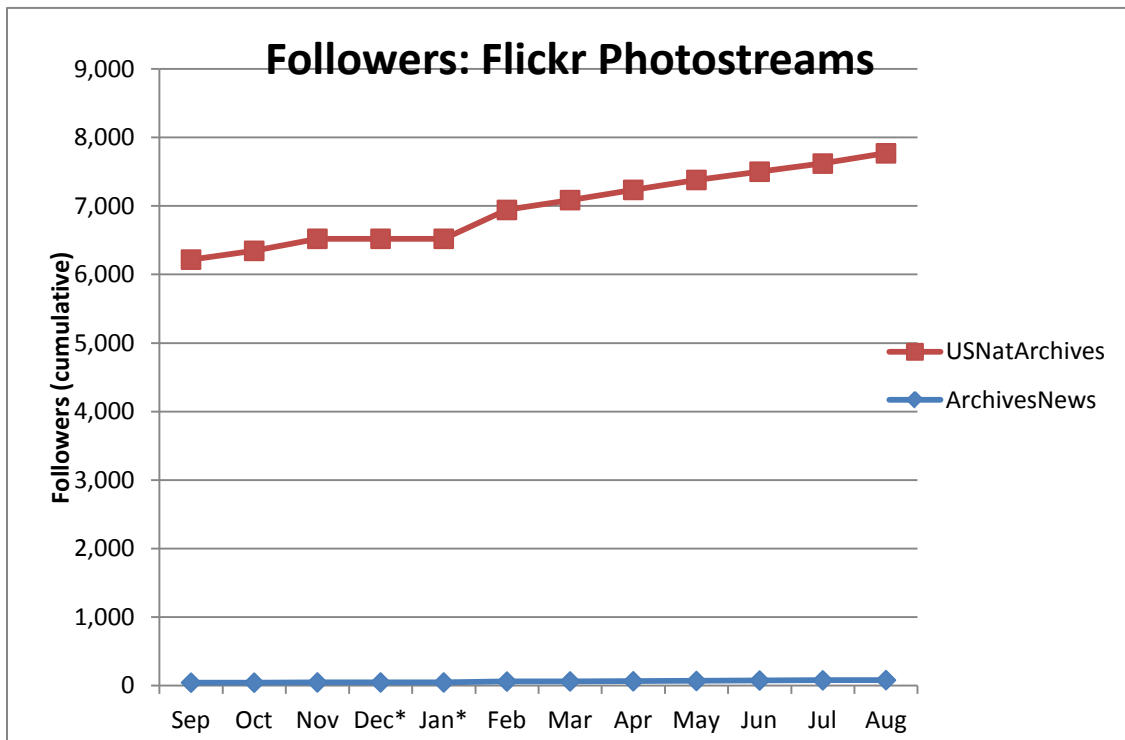

Post Views on Agency-Wide Pages (Source: Appendix IV.A)

Monthly Active Users of Regional Pages (Source: Appendix IV.B)

Monthly Active Users of Presidential Library Pages (Source: Appendix IV.B)

Monthly Active Users of Agency-Wide Pages (Source: Appendix IV.B)

Social Media Tools: Detail View – Flickr

Views on Photostreams (Per Month)

Photos Uploaded (Per Month)

Followers of Photostreams (Cumulative)

Social Media Tools: Detail View – Foursquare

Number of Check-ins at USNatArchives and OurPresidents Venues (Cumulative)

Number of Followers of USNatArchives and OurPresidents (Cumulative)

Social Media Tools: Detail View – *Our Archives Wiki*

Views on Our Archives Wiki (Per Month)

*began collecting stats using Google Analytics, instead of native Wikispaces stats (Wikispaces acknowledges bots as visits)