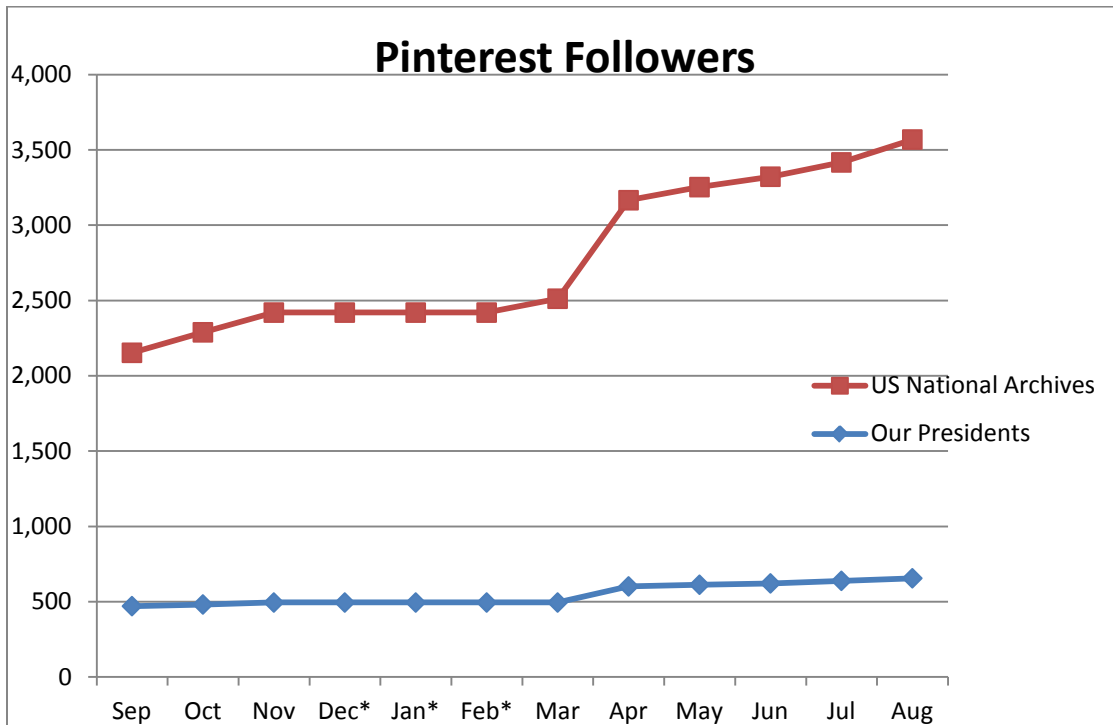

Page Views and Subscriptions on U.S. National Archives iTunes U (Source: Appendix VI)

Social Media Tools: Detail View – Google+

Followers on Google+ (Source: Appendix VII)

Social Media Tools: Detail View – Pinterest

Followers on Pinterest (Source: Appendix VIII)

APPENDIX I: Sources of Information

Site / Tool	Source	Statistic
Archives.gov	Google Analytics	Visits via referring sites
Blogs (WordPress)	Google Analytics	Visits Pageviews Unique visitors (monthly)
	Feedburner	RSS feed subscribers
Tumblogs	Google Analytics	Visits Pageviews Unique visitors (monthly)
	Tumblr	Followers
Facebook	Facebook	Impressions Reach
Flickr	Flickr	View counts Content uploaded Who calls you a contact?
Foursquare	Foursquare	All-time check-ins at all venues Followers
Google+	Google+	Followers
iTunes	iTunes	Track Downloads Page Views Subscriptions
Our Archives Wiki	Wikispaces	Views Page edits Editors
Pinterest	Pinterest	Followers
YouTube	YouTube	Views of videos on this channel Views of top videos My uploaded videos
Twitter	Twitter	Followers