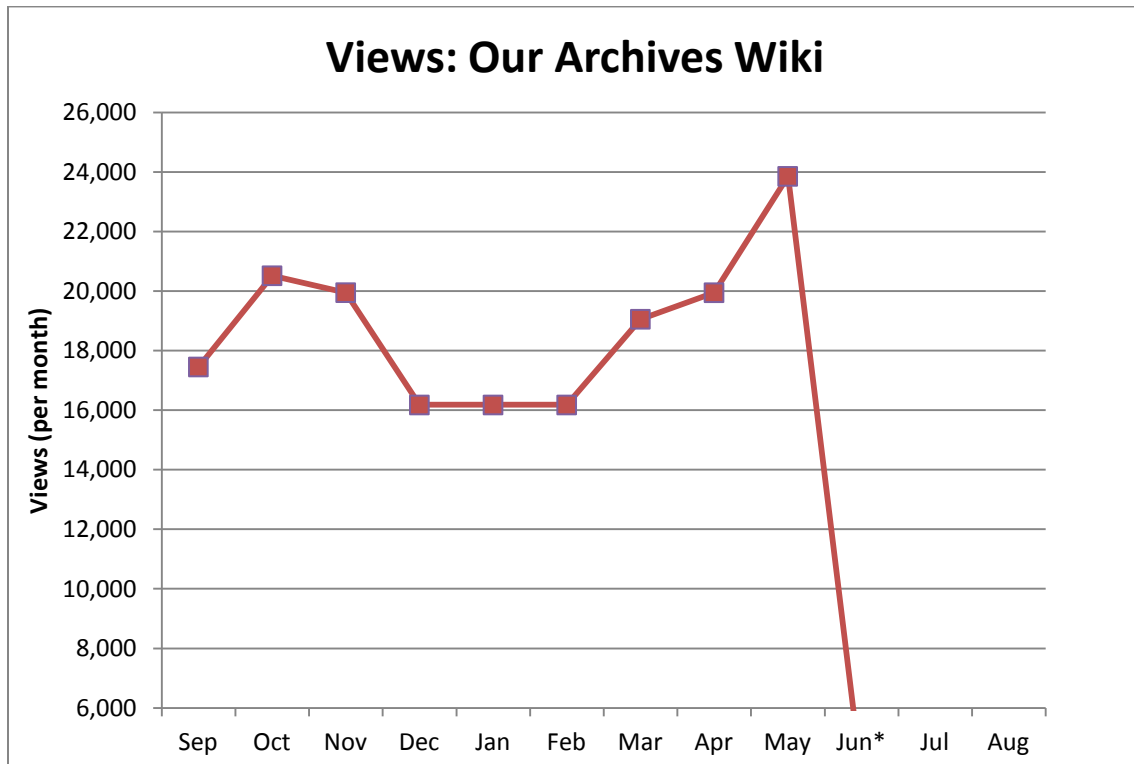

Social Media Tools: Detail View – *Our Archives Wiki*

Views on Our Archives Wiki (Per Month)