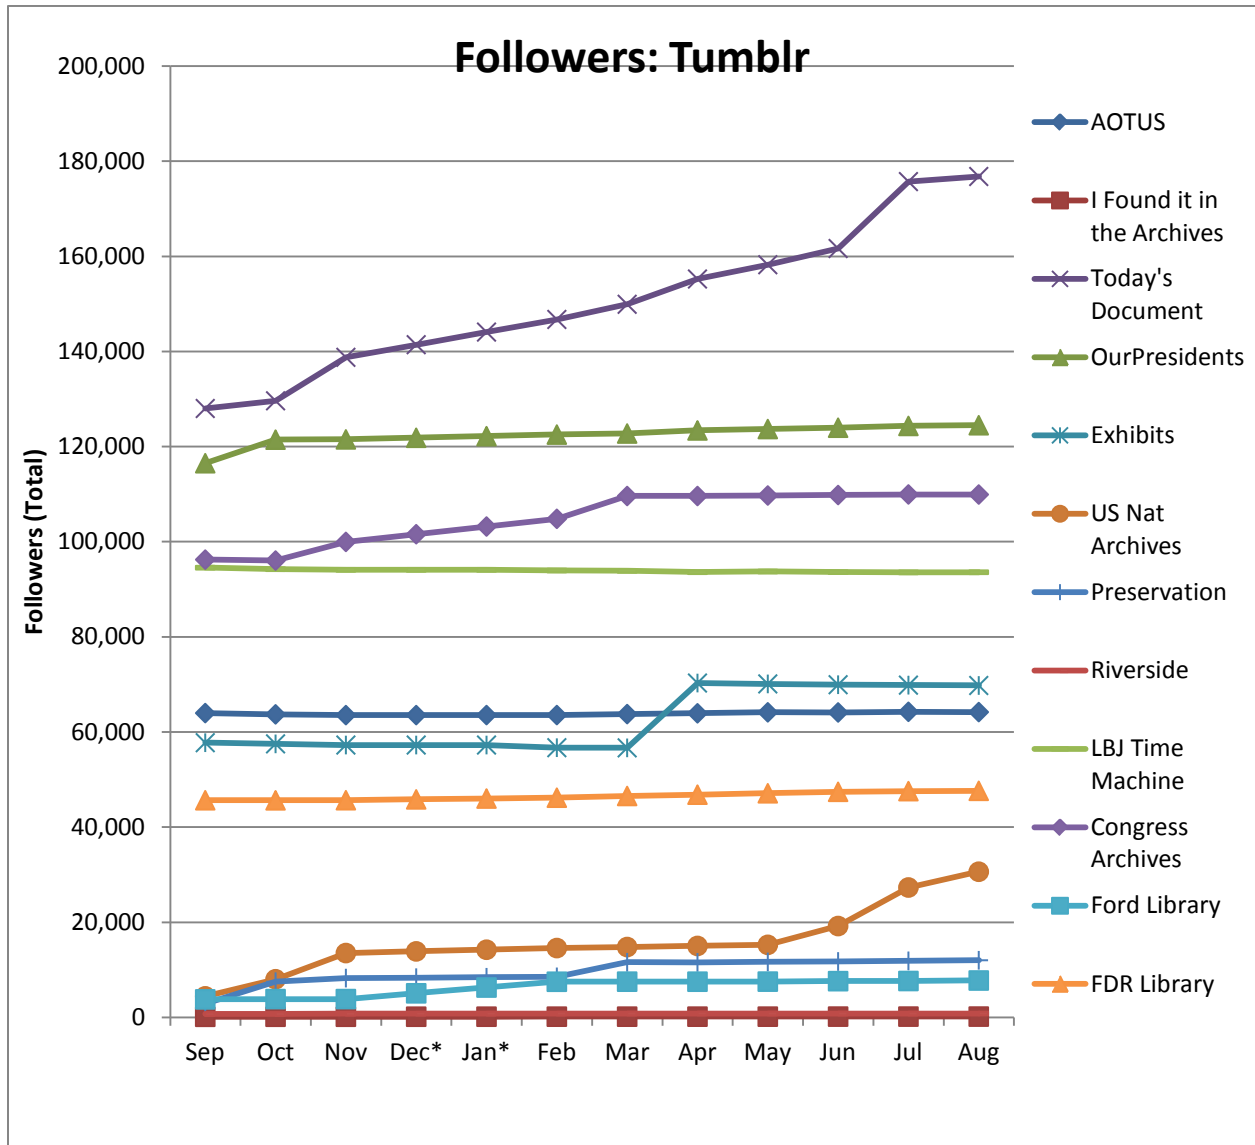

Social Media Tools: Detail View – Blogs (Archives.gov)

Blog Visits (Source: Appendix II.A)

Blog Pageviews (Source: Appendix II.B)

Blog Cumulative Unique Viewers (Source: Appendix II.C)

Blog Unique Viewers by Month (Source: Appendix II.D)

Total RSS Feed Subscribers to Archives.gov Blogs (Source: Appendix III)

Top 5 Most Viewed Blog Posts in August

Blog	Pageviews	Post Title
The Unwritten Record	3,237	Nazi Summer Camp, American Style
Records Express	1,078	Review and Comment on Draft Metadata Guidance
Prologue	749	The burning of Washington
The Unwritten Record	457	Kodacolor Decoded: Early Color Footage of Yellowstone National Park
AOTUS	446	My Afternoon with Bacall

Social Media Tools: Detail View – Tumblr

Tumblr Visits

Followers on Tumblr (Source: Appendix IV)

Social Media Tools: Detail View – Facebook

Post Views on Regional Pages (Source: Appendix IV.A)

Post Views on Presidential Library Pages (Source: Appendix IV.A)