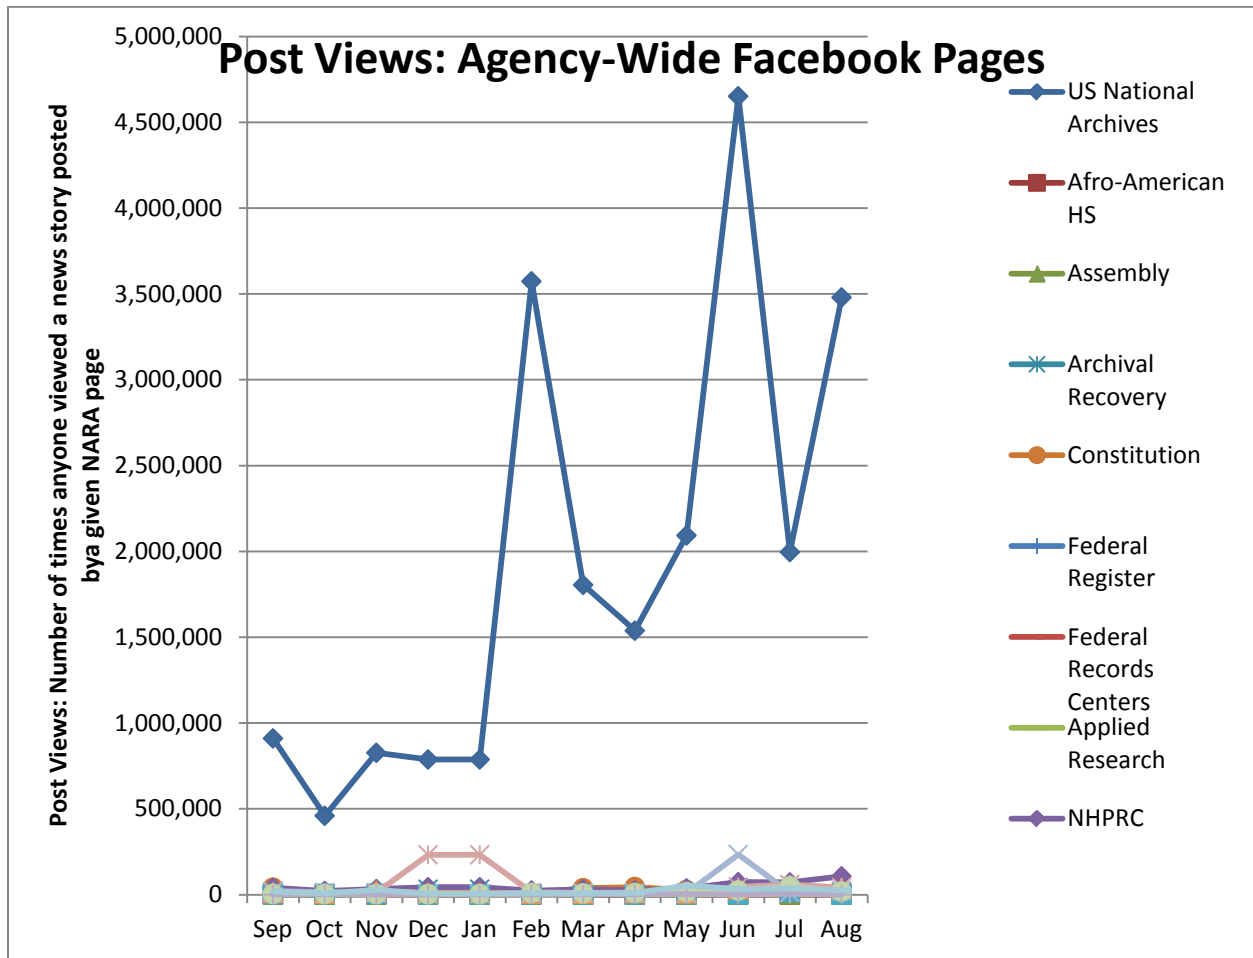

Social Media Tools: Detail View – Tumblr

Tumblr Visits

Followers on Tumblr (Source: Appendix IV)

Social Media Tools: Detail View – Facebook

Post Views on Regional Pages (Source: Appendix IV.A)

Post Views on Presidential Library Pages (Source: Appendix IV.A)

Post Views on Agency-Wide Pages (Source: Appendix IV.A)

Monthly Active Users of Regional Pages (Source: Appendix IV.B)

Monthly Active Users of Presidential Library Pages (Source: Appendix IV.B)

Monthly Active Users of Agency-Wide Pages (Source: Appendix IV.B)