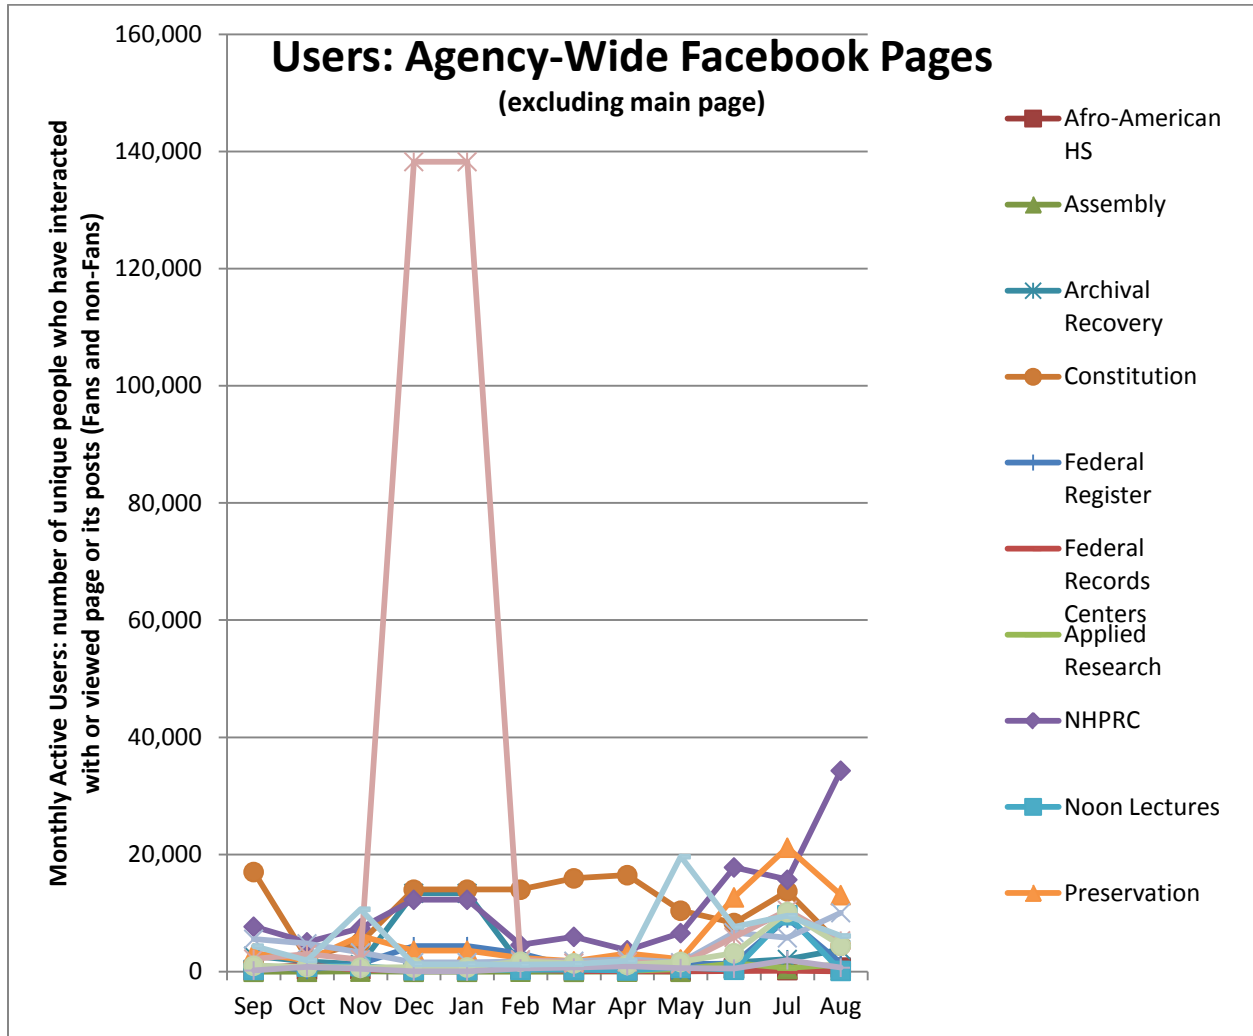

Social Media Tools: Detail View – Tumblr

Tumblr Visits

Followers on Tumblr (Source: Appendix IV)

Social Media Tools: Detail View – Facebook

Post Views on Regional Pages (Source: Appendix IV.A)

Post Views on Presidential Library Pages (Source: Appendix IV.A)

Post Views on Agency-Wide Pages (Source: Appendix IV.A)

Monthly Active Users of Regional Pages (Source: Appendix IV.B)

Monthly Active Users of Presidential Library Pages (Source: Appendix IV.B)

Monthly Active Users of Agency-Wide Pages (Source: Appendix IV.B)

Social Media Tools: Detail View – Flickr

Views on Photostreams (Per Month)

Photos Uploaded (Per Month)

Followers of Photostreams (Cumulative)

Social Media Tools: Detail View – Foursquare

Number of Check-ins at USNatArchives and OurPresidents Venues (Cumulative)