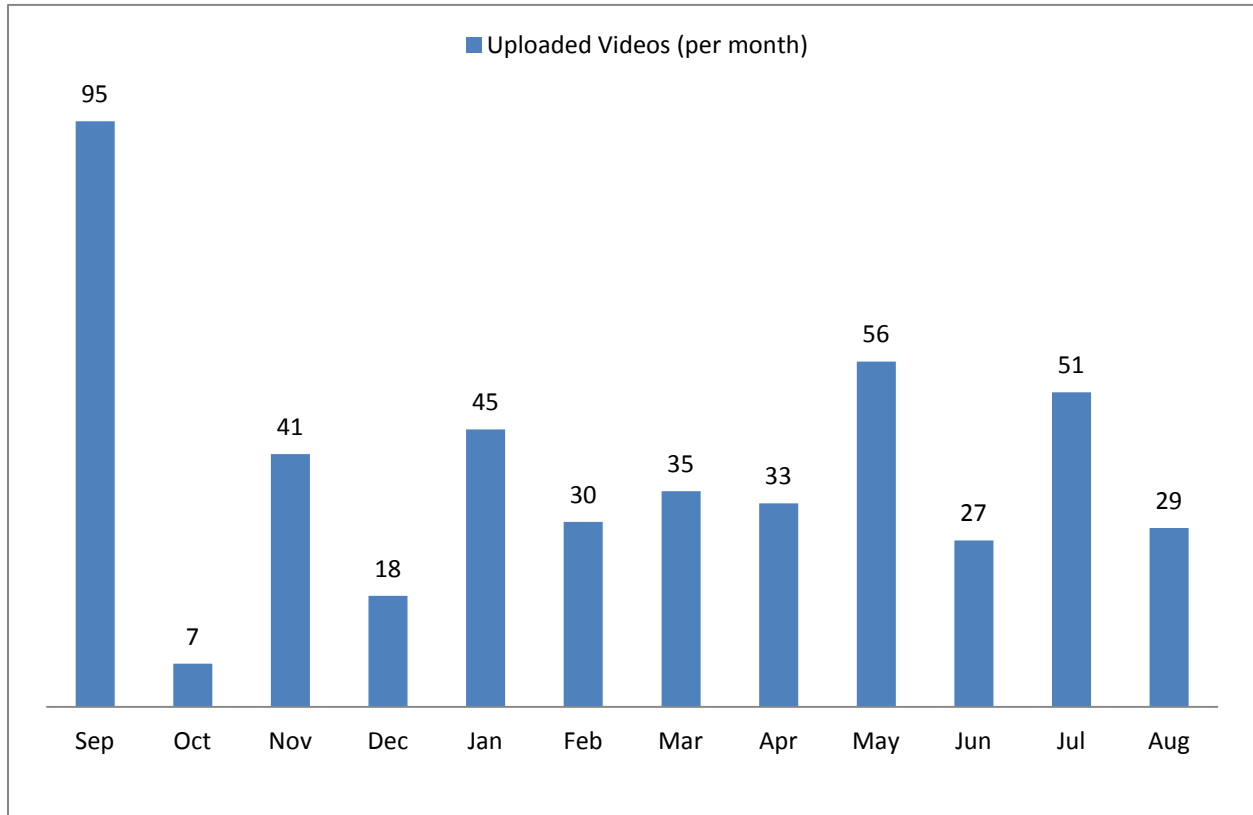

Edits on Our Archives Wiki (Per Month)

Editors on Our Archives Wiki (Cumulative)

Social Media Tools: Detail View – YouTube

Views on US National Archives Channel (Per Month)

Videos Uploaded to US National Archives Channel (Per Month)