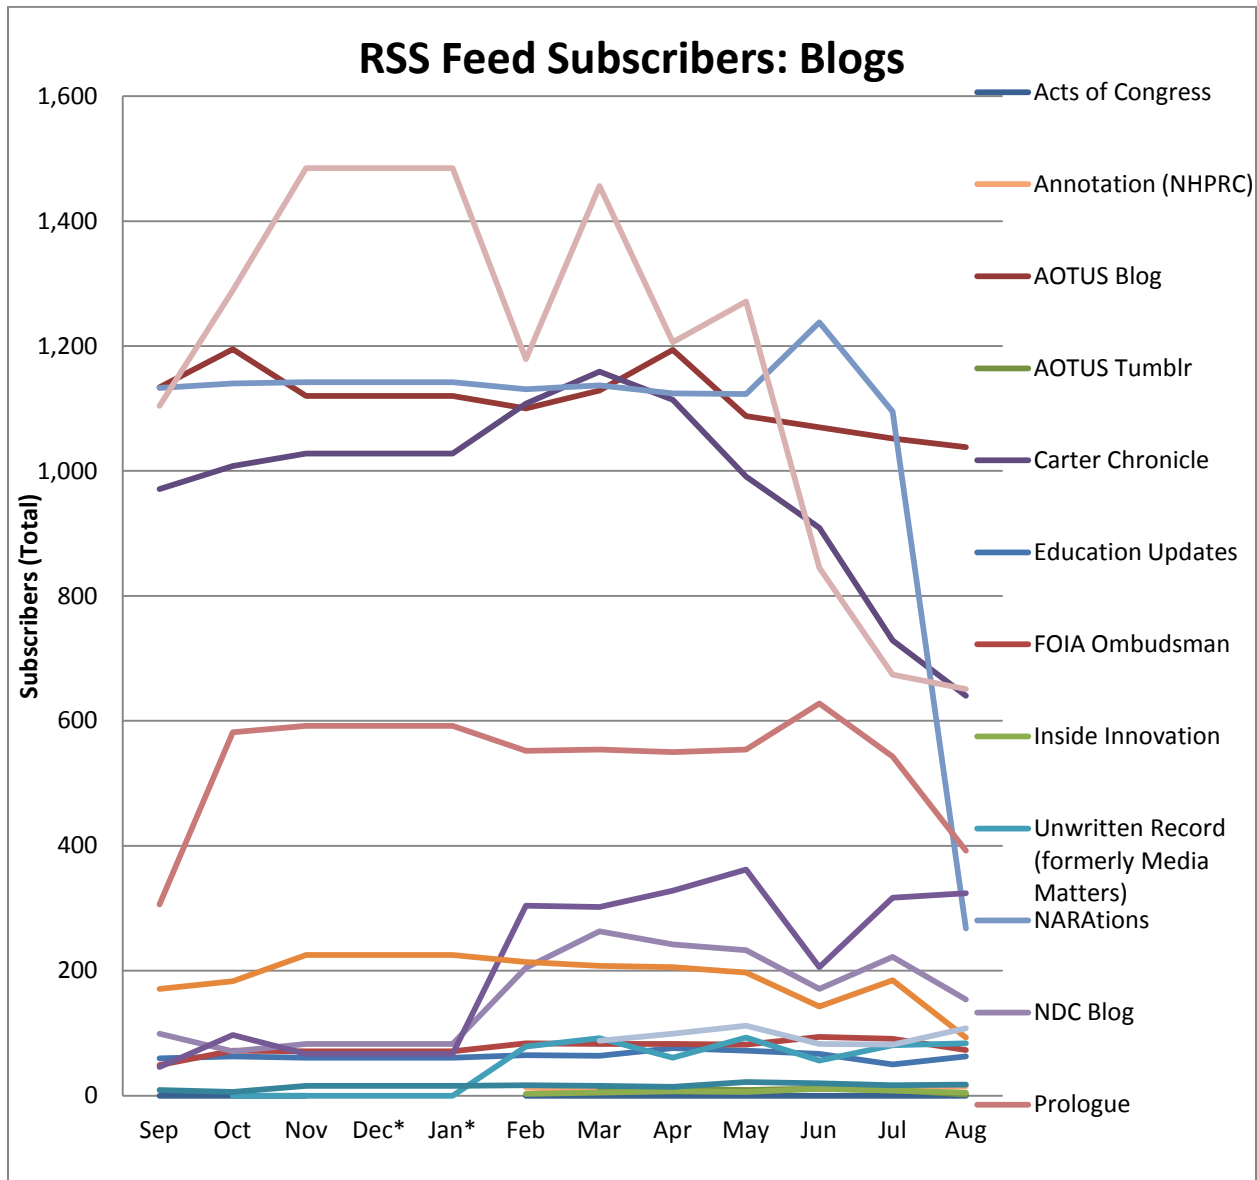

Total RSS Feed Subscribers to Archives.gov Blogs (Source: Appendix III)

Top 5 Most Viewed Blog Posts in August

Blog	Pageviews	Post Title
The Unwritten Record	3,237	Nazi Summer Camp, American Style
Records Express	1,078	Review and Comment on Draft Metadata Guidance
Prologue	749	The burning of Washington
The Unwritten Record	457	Kodacolor Decoded: Early Color Footage of Yellowstone National Park
AOTUS	446	My Afternoon with Bacall