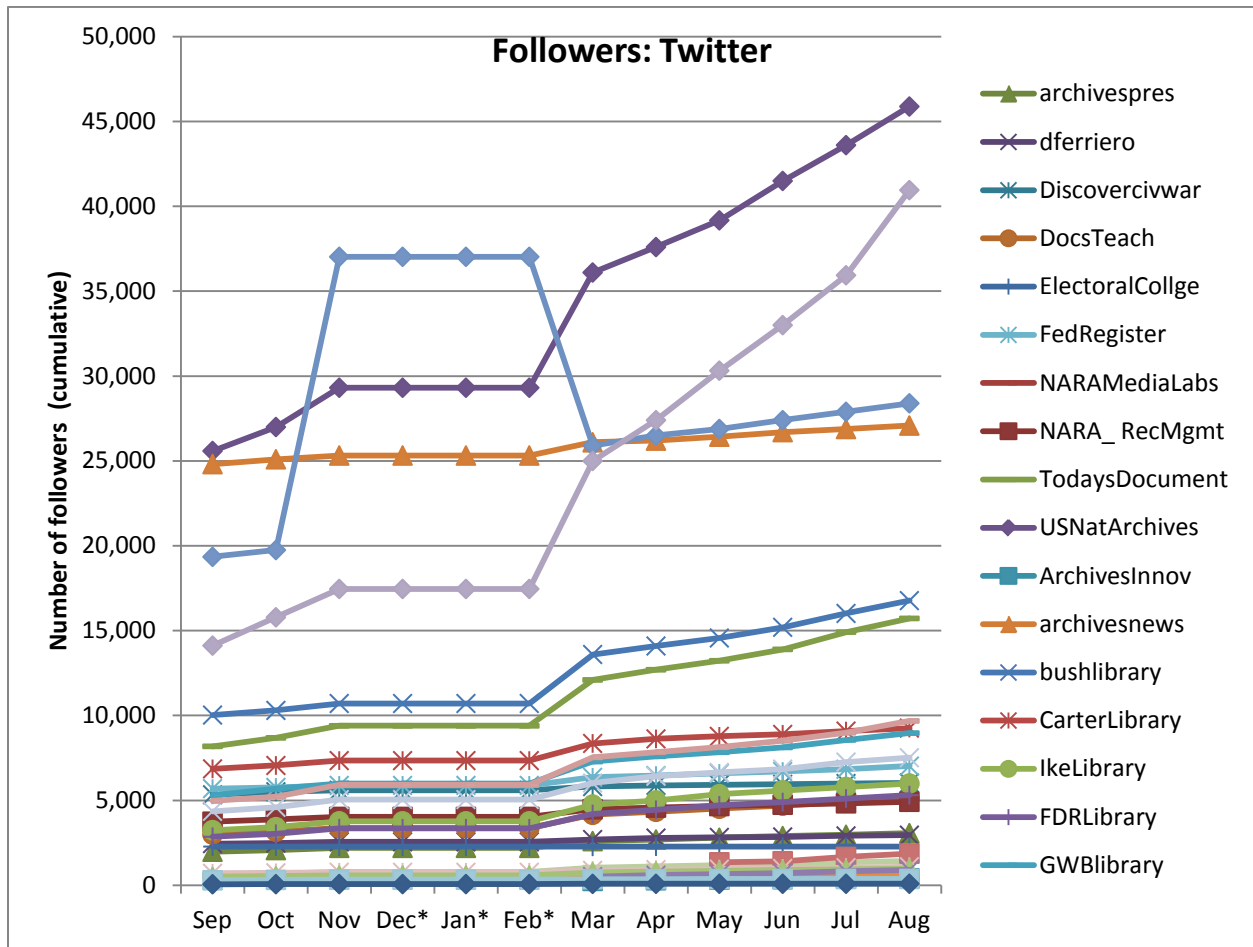

Social Media Tools: Detail View – Twitter

Followers on U.S. National Archives Twitter Feeds (Source: Appendix V)