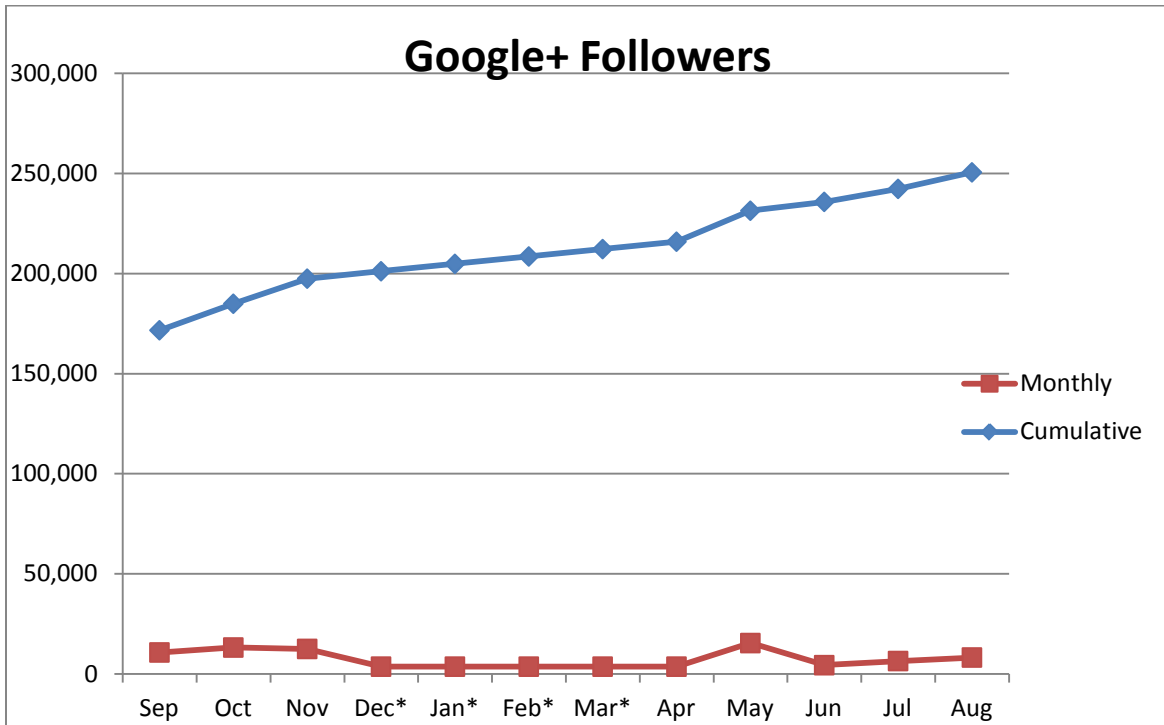

Top 5 Most Viewed Videos for August 2014 on US National Archives Channel

Video Title	Views
Volks-Deutsche/Jungen in USA	14,366
Curious Alice, 1971	12,317
Private Snafu in "Censored." 1944	6,288
Stories from the Great Depression	4,087
Camp Activities of Boys and Girls	3,889

Social Media Tools: Detail View – Twitter

Followers on U.S. National Archives Twitter Feeds (Source: Appendix V)

Social Media Tools: Detail View – iTunes U

Track Plays and Downloads on U.S. National Archives iTunes U (Source: Appendix VI)

Page Views and Subscriptions on U.S. National Archives iTunes U (Source: Appendix VI)

Social Media Tools: Detail View – Google+

Followers on Google+ (Source: Appendix VII)

Social Media Tools: Detail View – Pinterest