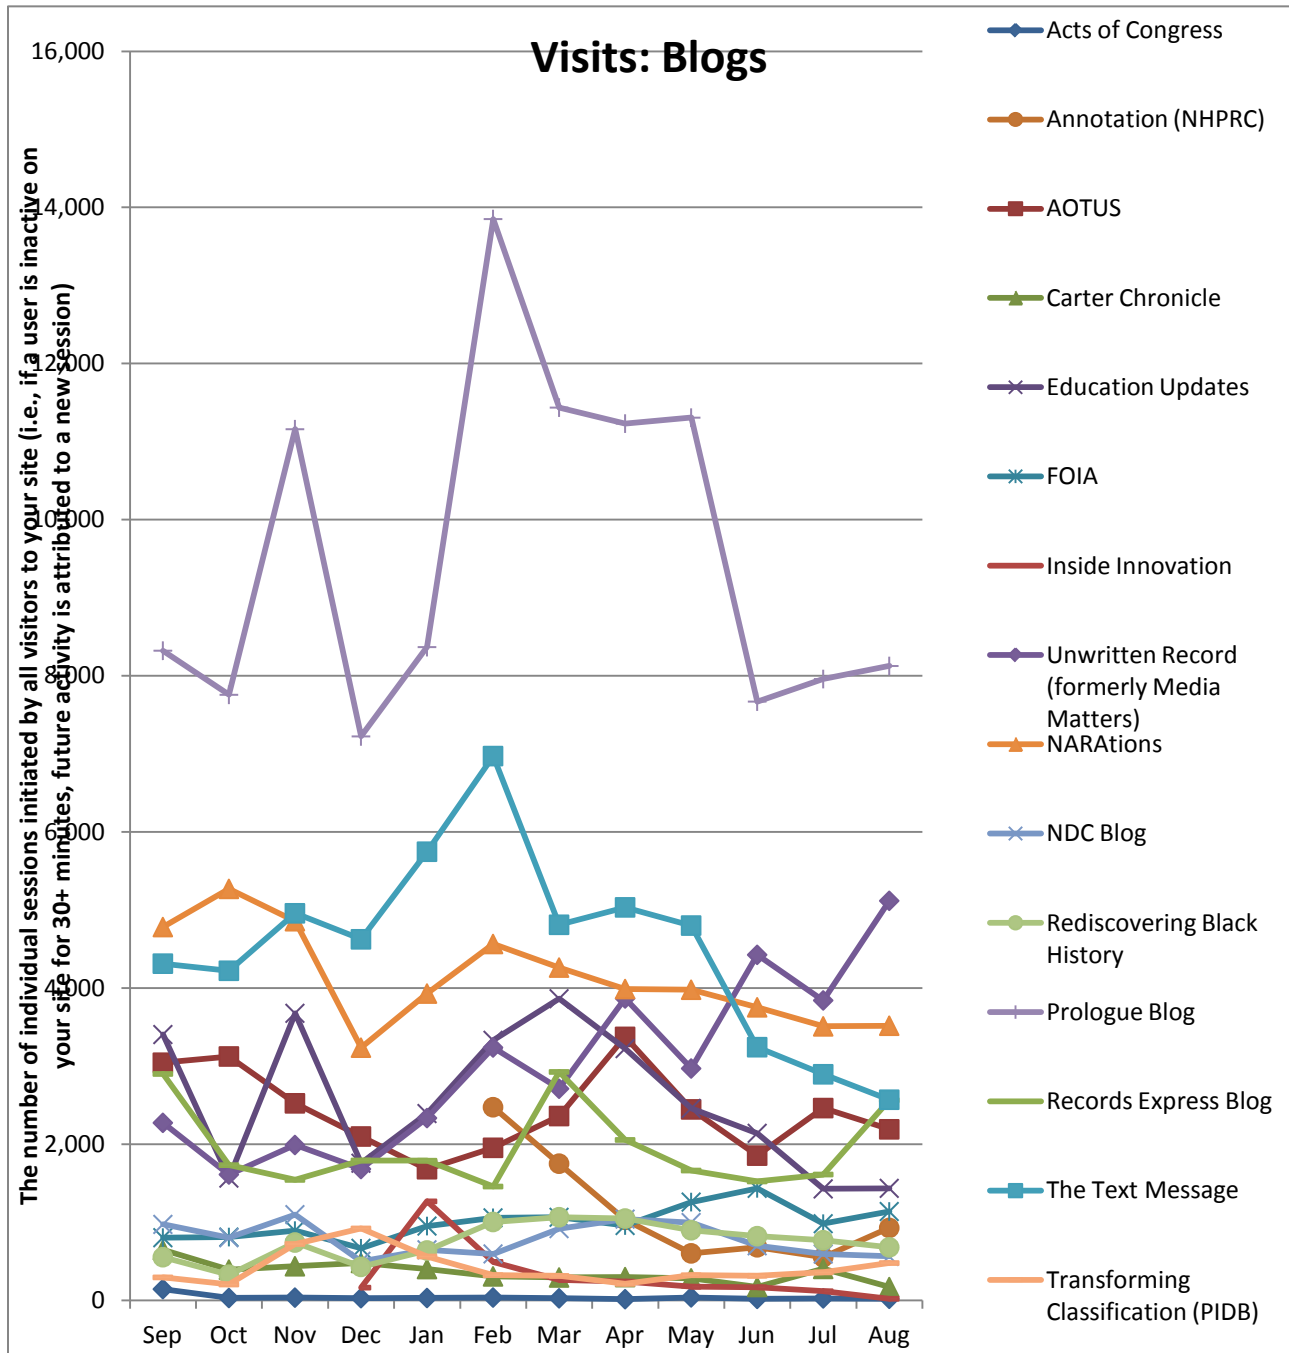

Views: on External Social Media Projects (Per Month)

Number of Archives.gov Visits Referred by Social Media Sites (Per Month)

New External Social Media Projects: August Projects

	Dipity	Facebook	Flickr	Twitter	Wiki	Tumblr	Blog	YouTube	Instagram
September									1
October									
November				1					
December									
January									
February									
March									1
April									
May				1					1
June									
July									
August									

Social Media Tools: Detail View – Blogs (Archives.gov)

Blog Visits (Source: Appendix II.A)

Blog Pageviews (Source: Appendix II.B)

Blog Cumulative Unique Viewers (Source: Appendix II.C)

Blog Unique Viewers by Month (Source: Appendix II.D)

Followers on Pinterest (Source: Appendix VIII)

APPENDIX I: Sources of Information

Site / Tool	Source	Statistic
Archives.gov	Google Analytics	Visits via referring sites
Blogs (WordPress)	Google Analytics	Visits Pageviews Unique visitors (monthly)
	Feedburner	RSS feed subscribers
Tumblogs	Google Analytics	Visits Pageviews Unique visitors (monthly)
	Tumblr	Followers
Facebook	Facebook	Impressions Reach
Flickr	Flickr	View counts Content uploaded Who calls you a contact?
Foursquare	Foursquare	All-time check-ins at all venues Followers
Google+	Google+	Followers
iTunes	iTunes	Track Downloads Page Views Subscriptions
Our Archives Wiki	Wikispaces	Views Page edits Editors
Pinterest	Pinterest	Followers
YouTube	YouTube	Views of videos on this channel Views of top videos My uploaded videos
Twitter	Twitter	Followers