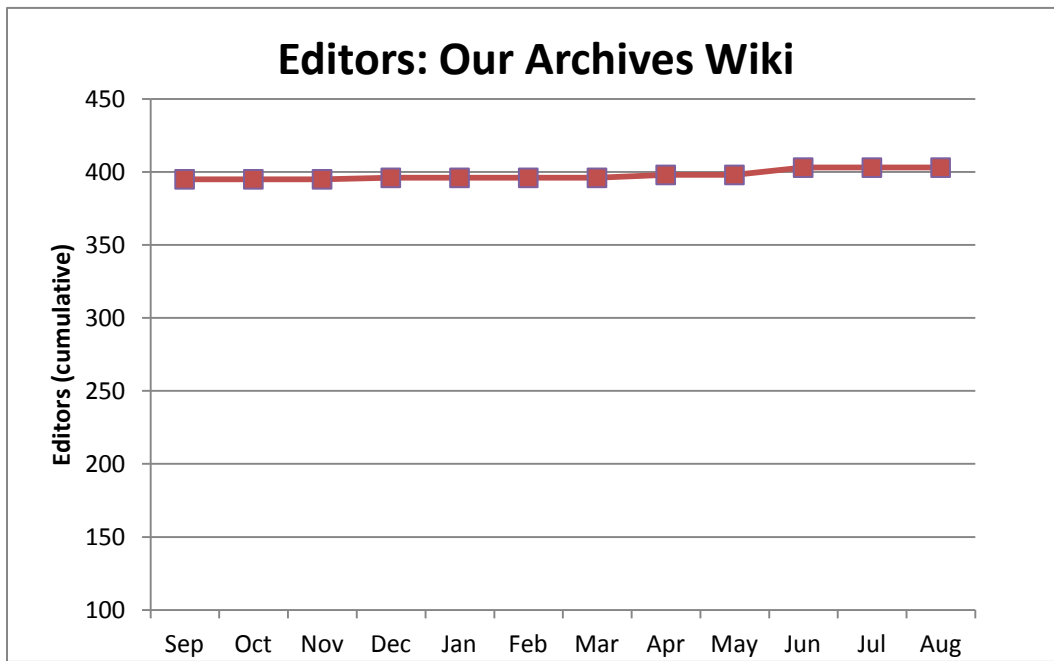

Editors on Our Archives Wiki (Cumulative)