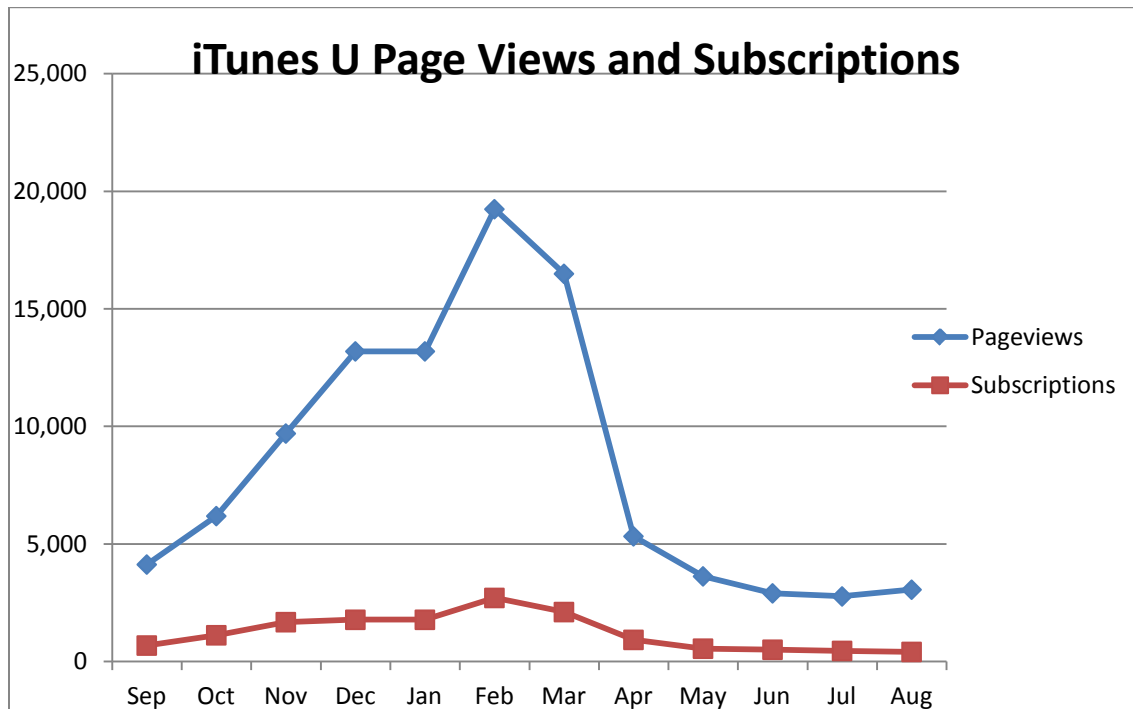

Social Media Tools: Detail View – Twitter

Followers on U.S. National Archives Twitter Feeds (Source: Appendix V)

Social Media Tools: Detail View – iTunes U

Track Plays and Downloads on U.S. National Archives iTunes U (Source: Appendix VI)

Page Views and Subscriptions on U.S. National Archives iTunes U (Source: Appendix VI)

Social Media Tools: Detail View – Google+

Followers on Google+ (Source: Appendix VII)

Social Media Tools: Detail View – Pinterest