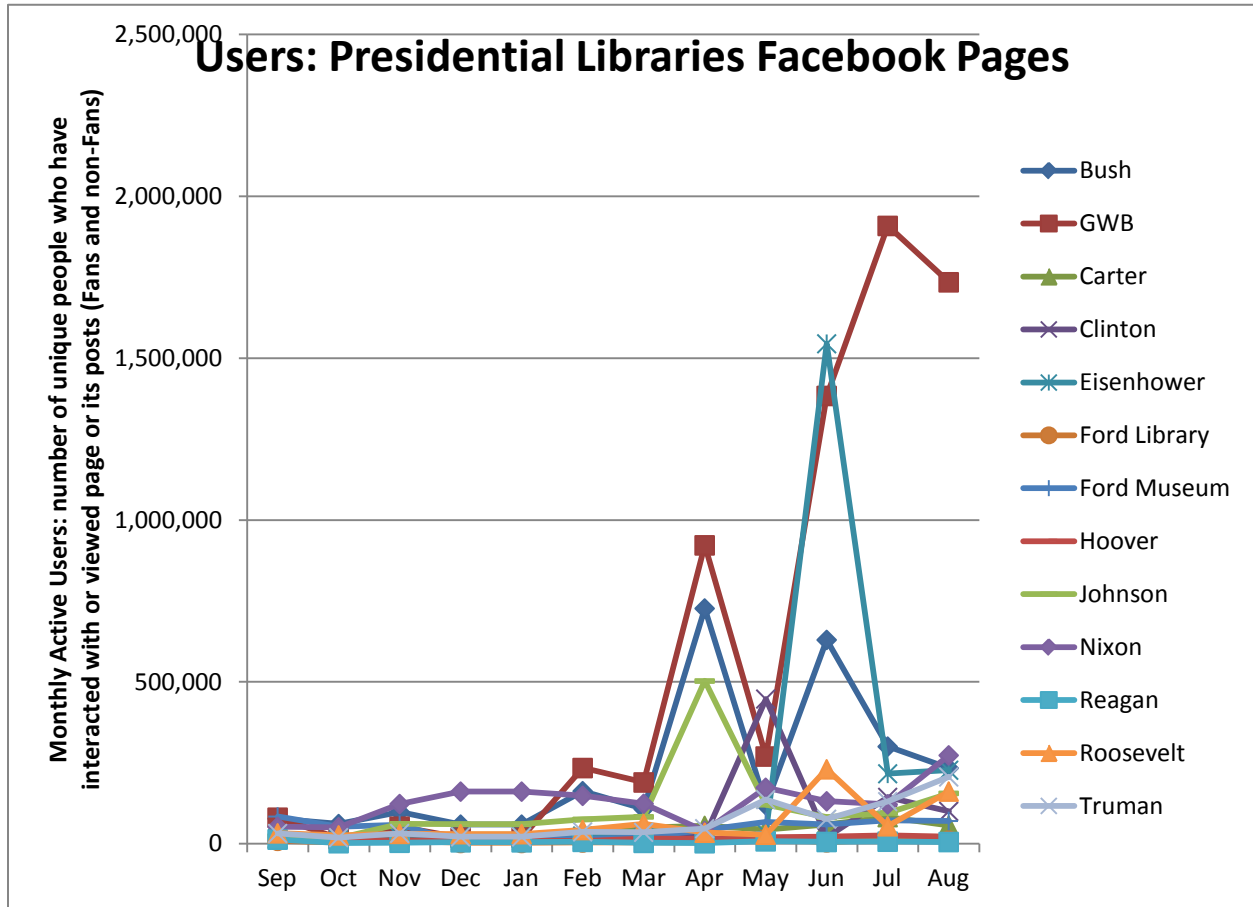

Social Media Tools: Detail View – Tumblr

Tumblr Visits

Followers on Tumblr (Source: Appendix IV)

Social Media Tools: Detail View – Facebook

Post Views on Regional Pages (Source: Appendix IV.A)

Post Views on Presidential Library Pages (Source: Appendix IV.A)

Post Views on Agency-Wide Pages (Source: Appendix IV.A)

Monthly Active Users of Regional Pages (Source: Appendix IV.B)

Monthly Active Users of Presidential Library Pages (Source: Appendix IV.B)

Monthly Active Users of Agency-Wide Pages (Source: Appendix IV.B)

Social Media Tools: Detail View – Flickr

Views on Photostreams (Per Month)

Photos Uploaded (Per Month)

Followers of Photostreams (Cumulative)

Social Media Tools: Detail View – Foursquare

Number of Check-ins at USNatArchives and OurPresidents Venues (Cumulative)