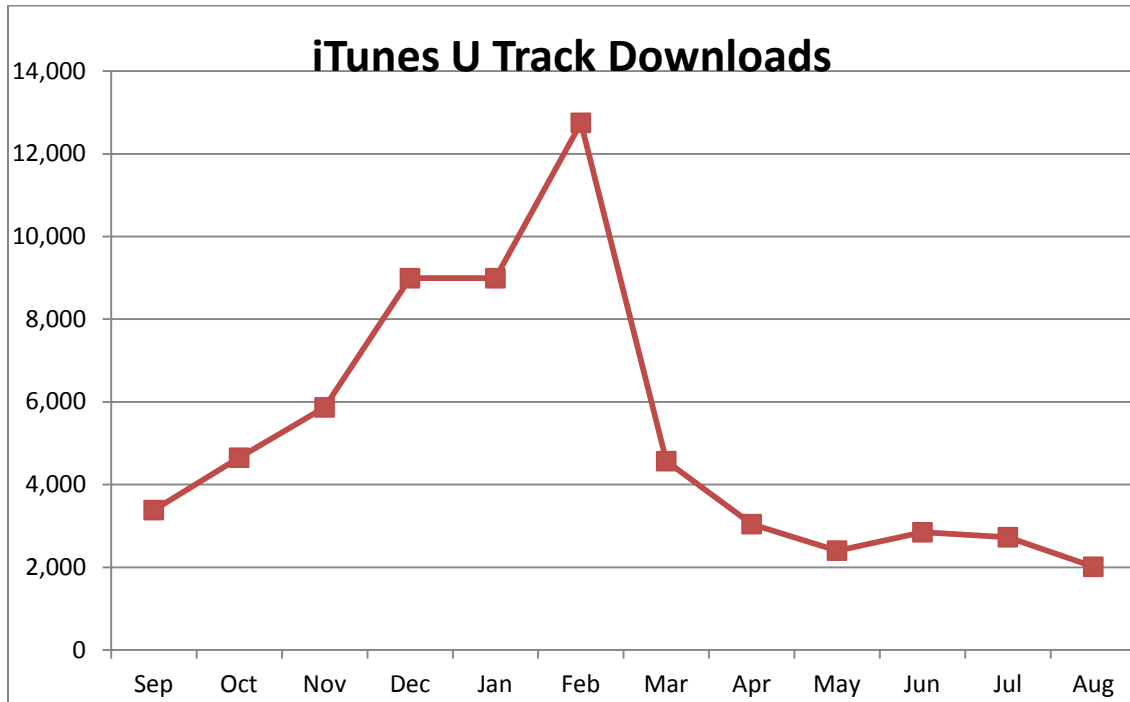

Social Media Tools: Detail View – iTunes U

Track Plays and Downloads on U.S. National Archives iTunes U (Source: Appendix VI)