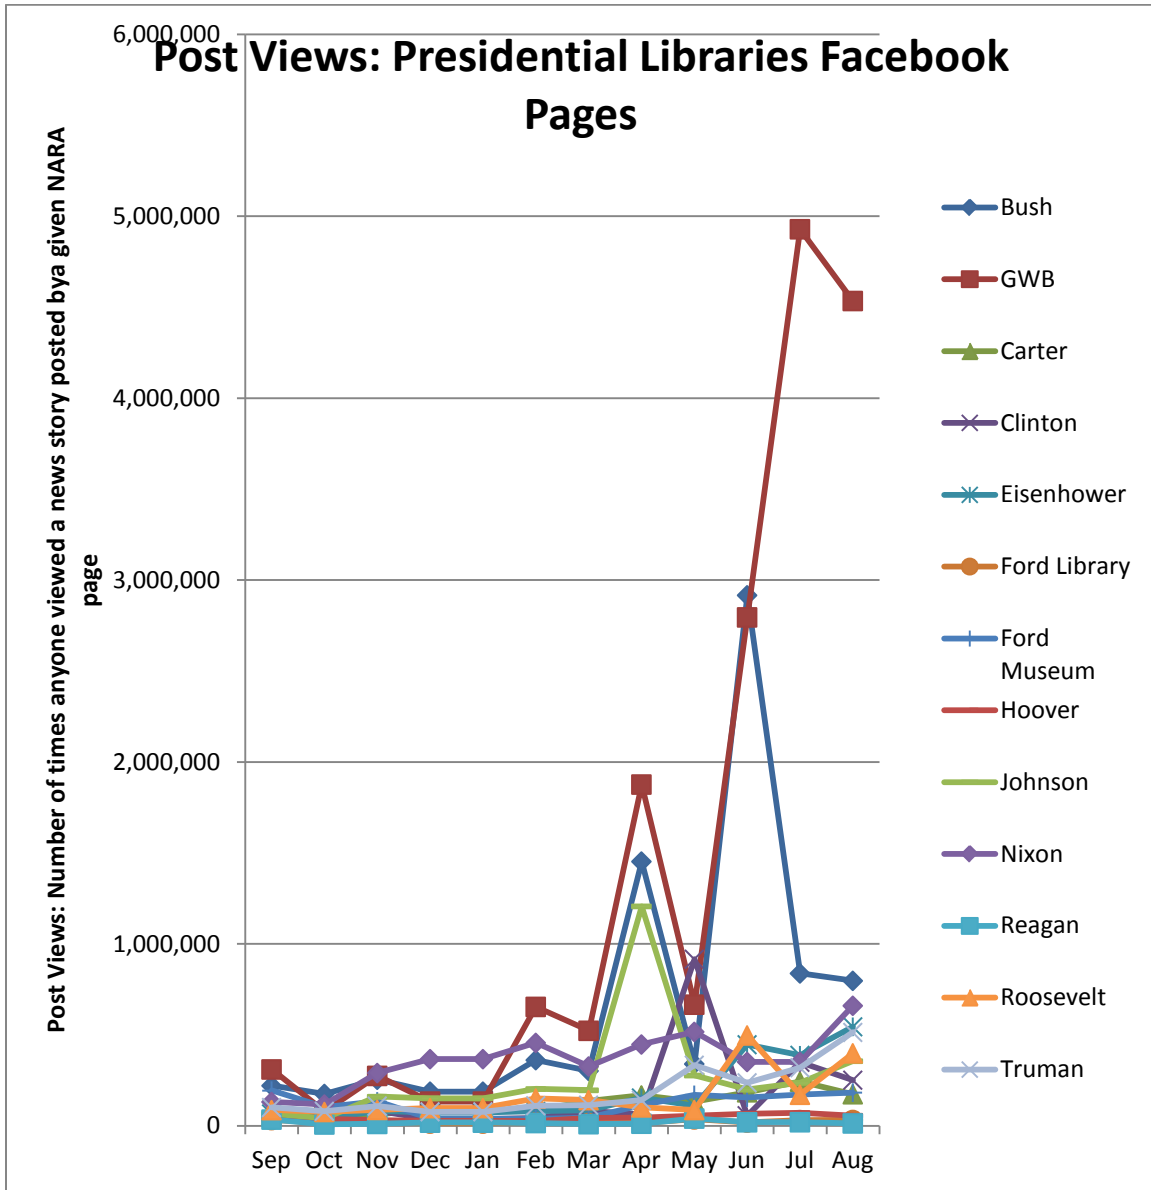

Social Media Tools: Detail View – Tumblr

Tumblr Visits

Followers on Tumblr (Source: Appendix IV)

Social Media Tools: Detail View – Facebook

Post Views on Regional Pages (Source: Appendix IV.A)

Post Views on Presidential Library Pages (Source: Appendix IV.A)

Post Views on Agency-Wide Pages (Source: Appendix IV.A)

Monthly Active Users of Regional Pages (Source: Appendix IV.B)

Monthly Active Users of Presidential Library Pages (Source: Appendix IV.B)

Monthly Active Users of Agency-Wide Pages (Source: Appendix IV.B)