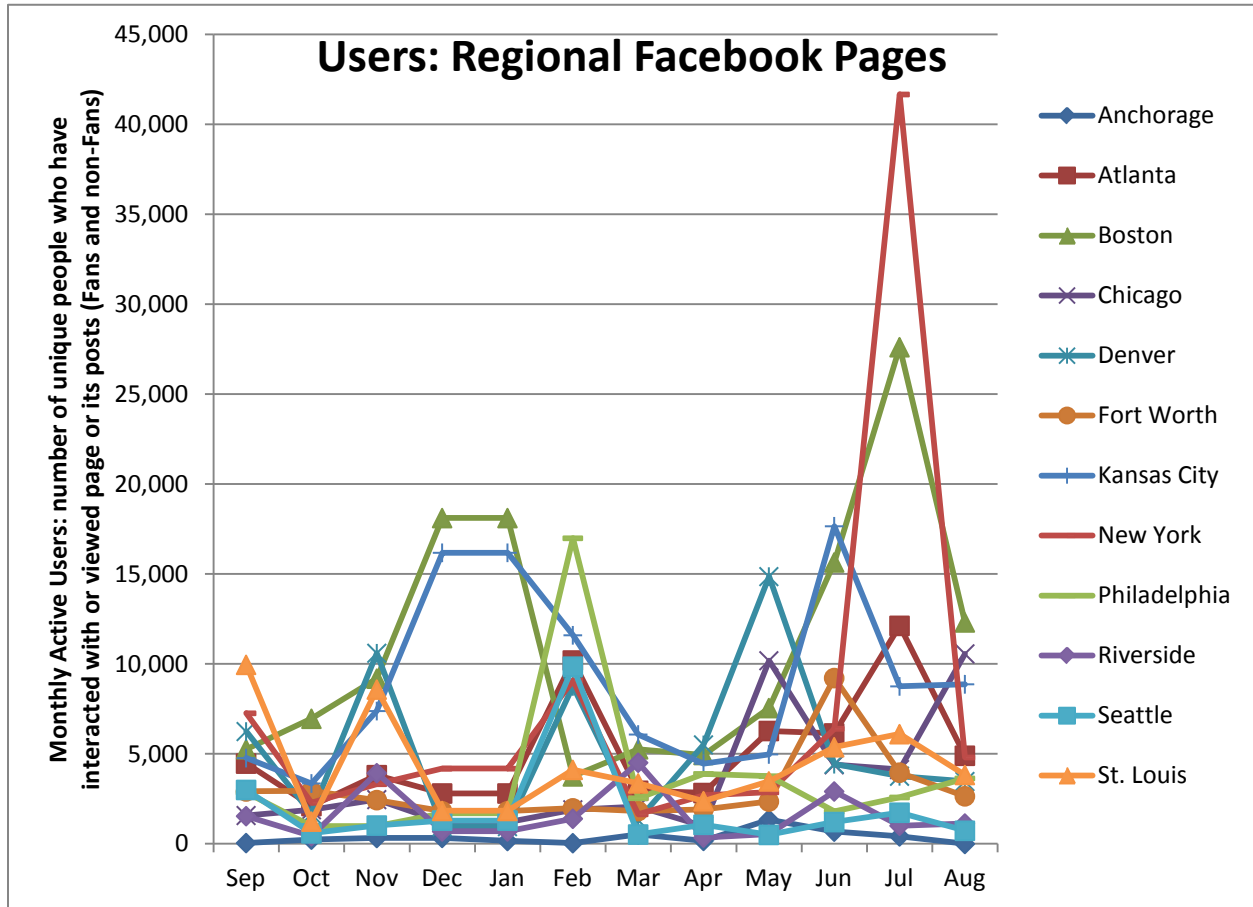

Social Media Tools: Detail View – Tumblr

Tumblr Visits

Followers on Tumblr (Source: Appendix IV)

Social Media Tools: Detail View – Facebook

Post Views on Regional Pages (Source: Appendix IV.A)

Post Views on Presidential Library Pages (Source: Appendix IV.A)

Post Views on Agency-Wide Pages (Source: Appendix IV.A)

Monthly Active Users of Regional Pages (Source: Appendix IV.B)

Monthly Active Users of Presidential Library Pages (Source: Appendix IV.B)

Monthly Active Users of Agency-Wide Pages (Source: Appendix IV.B)