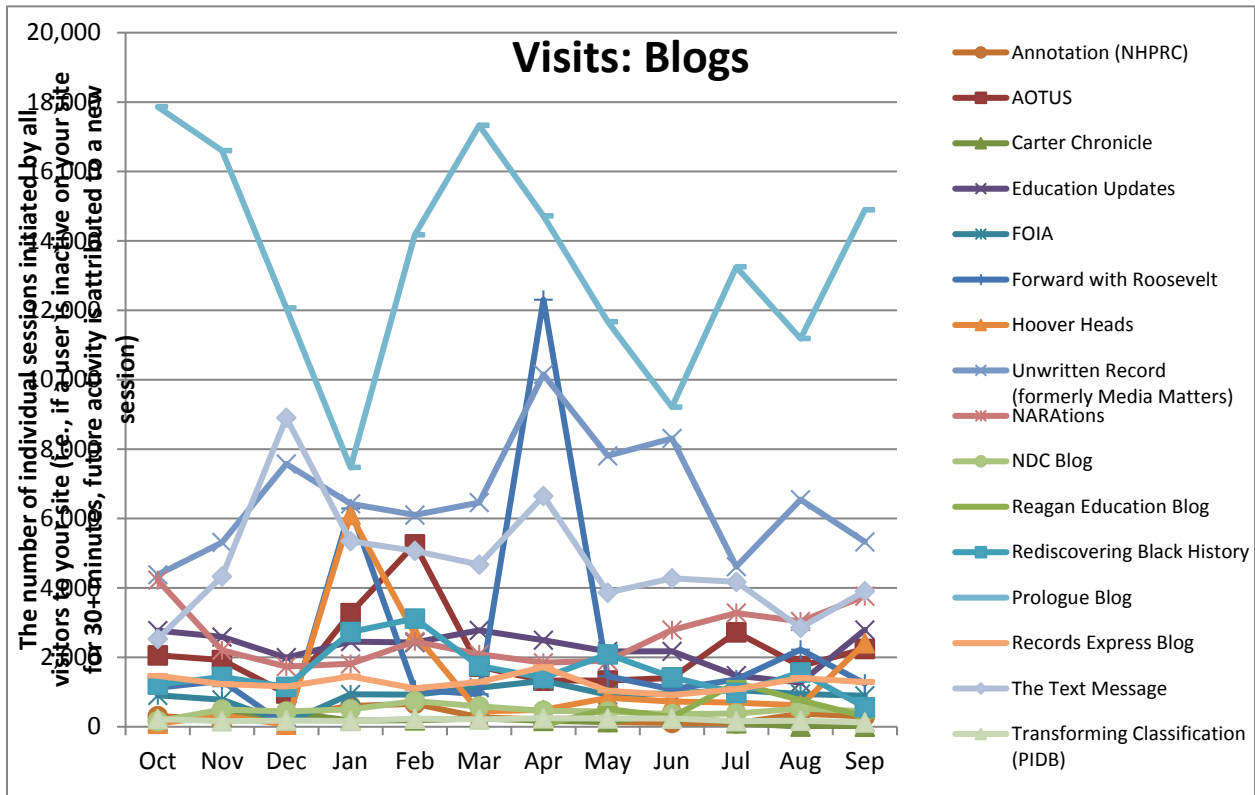

Views: on External Social Media Projects (Per Month)

Number of Archives.gov Visits Referred by Social Media Sites (Per Month)

New External Social Media Projects: September Projects

	Qzzr	Facebook	Giphy	Twitter	Pinterest	Tumblr	Blog	YouTube	Instagram
October									
November				3					
December									
January									
February									
March									
April						1	1	1	
May	1								
June					1	1			2
July									
August									
September			1						

Social Media Tools: Detail View – Blogs (Archives.gov)

Blog Visits (Source: Appendix II.A)

Blog Pageviews (Source: Appendix II.B)

Top 5 Most Viewed Blog Posts in September

Blog	Pageviews	Post Title
Hoover Heads	1983	The Papers of Rose Lane Wilder
Prologue	890	National Hispanic Heritage Month
Education Updates	854	It's Almost Constitution Day!
Prologue	758	Rare Photo of Lincoln at Gettysburg
Prologue	726	The "Pocket Constitution" makes a comeback

APPENDIX VI: Monthly iTunes U Page Views, Track Plays Track Downloads, and Subscriptions

	Oct	Nov	Dec	Jan	Feb	March	April	May	June	July	Aug	Sept
Page Views	2,202	2,163	1,763	2,260	1,843	1,396	1,176	1,361				
Track Downloads	1,478	1,491	1,224	1,642	1,546	1,669	1,649	1,173				
Subscriptions	289	306	254	338	241	255	203	207				

APPENDIX X: **HistoryPin** Channel Views (Cumulative)

	Oct	Nov	Dec	Jan	Feb	March	April	May	June	July	Aug	Sept
Channel Views	26,106	26,252	26,355	26,445	26,597	26,807	26,962	27,160	27,345	27,455	28,112	28,308