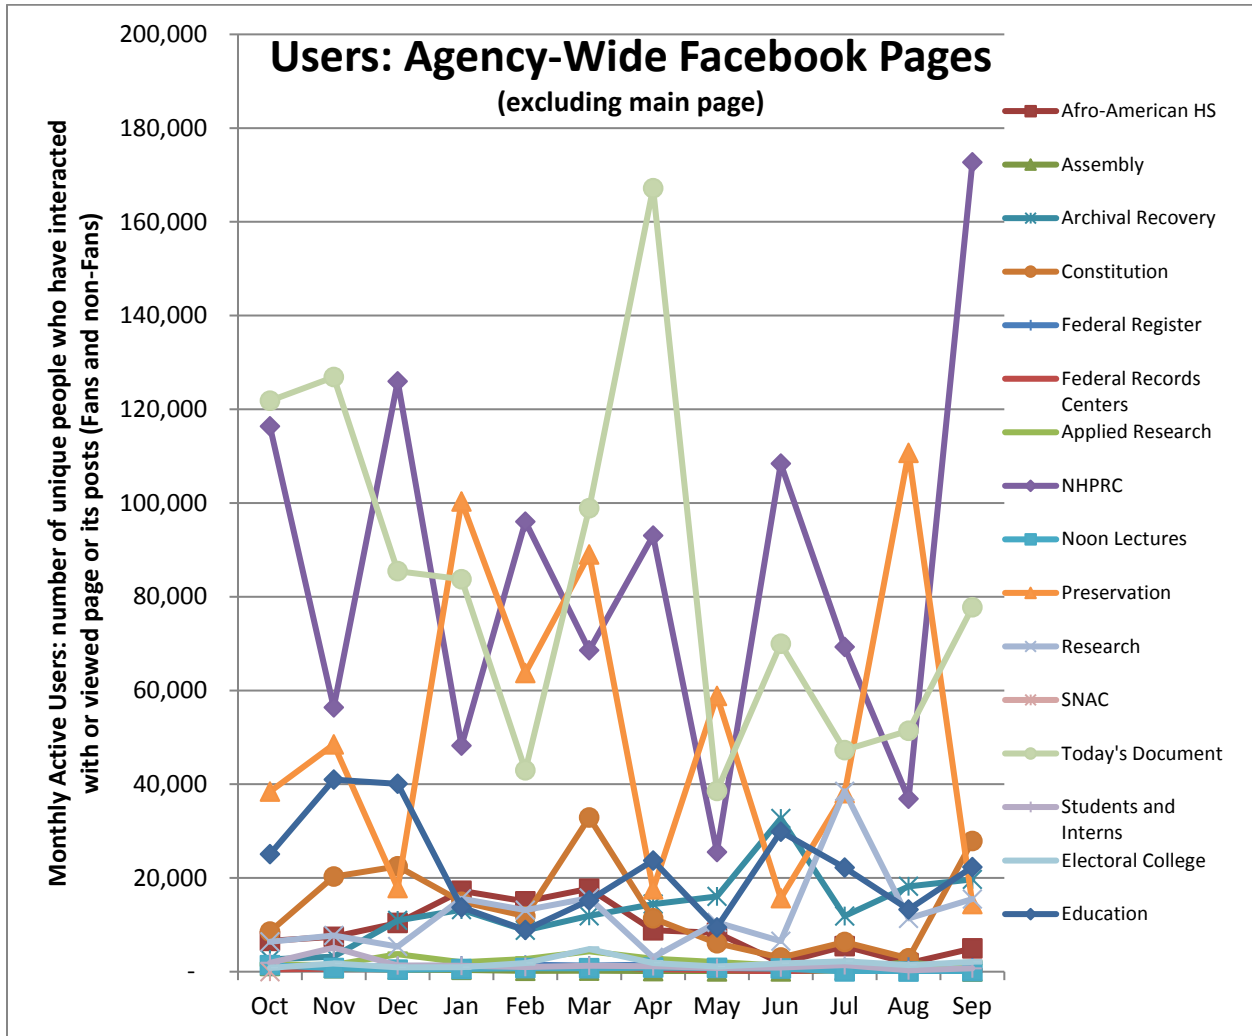

Social Media Tools: Detail View – Tumblr

Tumblr Visits

Followers on Tumblr (Source: Appendix IV)

Social Media Tools: Detail View – Facebook
Post Views on Regional Pages (Source: Appendix IV.A)

Post Views on Presidential Library Pages (Source: Appendix IV.A)

Post Views on Agency-Wide Pages (Source: Appendix IV.A)

Monthly Active Users of Regional Pages (Source: Appendix IV.B)

Monthly Active Users of Presidential Library Pages (Source: Appendix IV.B)

Monthly Active Users of Agency-Wide Pages (Source: Appendix IV.B)

Social Media Tools: Detail View – Flickr

Views on Photostreams (Per Month)

Photos Uploaded (Per Month)

Followers of Photostreams (Cumulative)

Social Media Tools: Detail View – Foursquare

Number of Check-ins at USNatArchives and OurPresidents Venues (Cumulative)