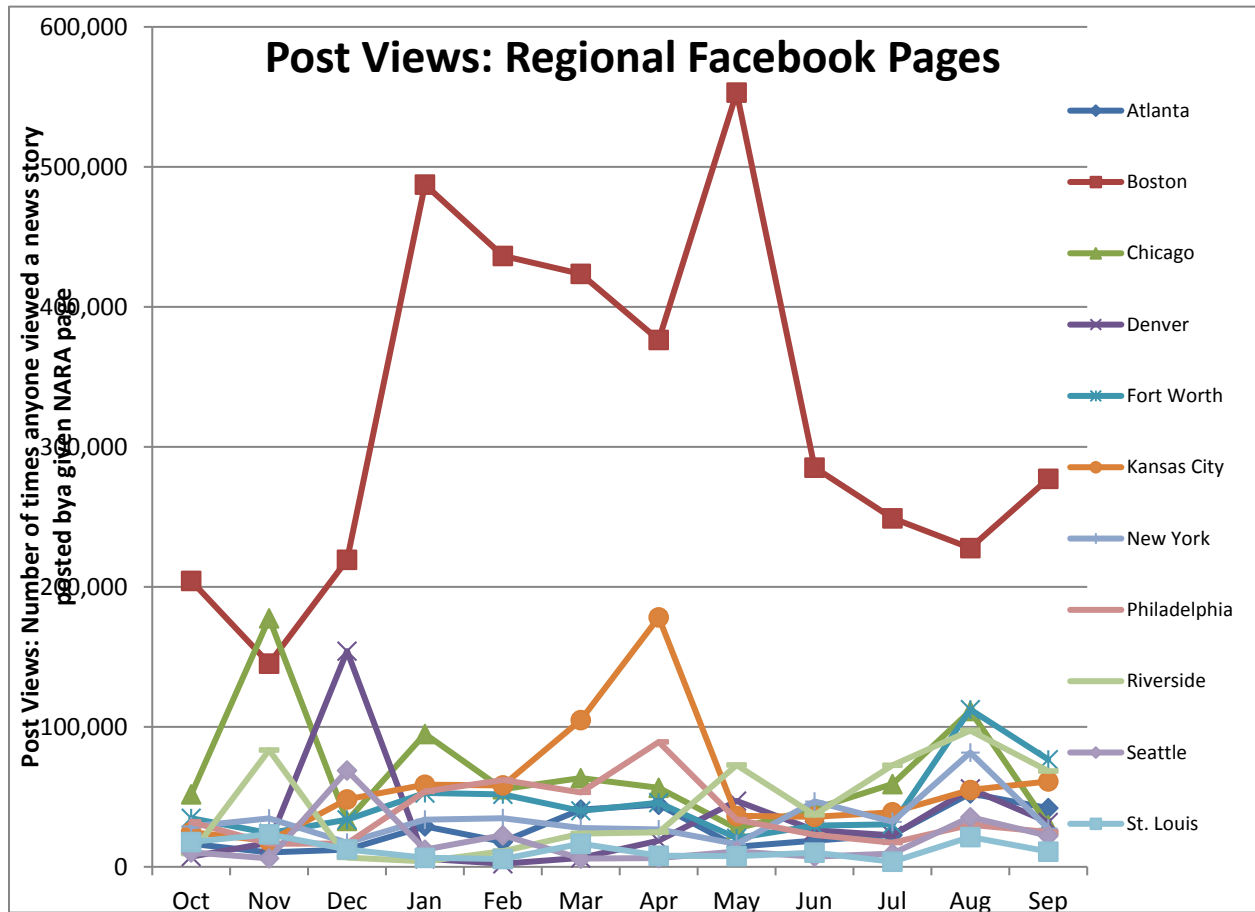

Social Media Tools: Detail View – Blogs (Archives.gov)

Blog Visits (Source: Appendix II.A)

Blog Pageviews (Source: Appendix II.B)

Top 5 Most Viewed Blog Posts in September

Blog	Pageviews	Post Title
Hoover Heads	1983	The Papers of Rose Lane Wilder
Prologue	890	National Hispanic Heritage Month
Education Updates	854	It's Almost Constitution Day!
Prologue	758	Rare Photo of Lincoln at Gettysburg
Prologue	726	The "Pocket Constitution" makes a comeback

Social Media Tools: Detail View – Tumblr

Tumblr Visits

Followers on Tumblr (Source: Appendix IV)

Social Media Tools: Detail View – Facebook
Post Views on Regional Pages (Source: Appendix IV.A)

Post Views on Presidential Library Pages (Source: Appendix IV.A)

Post Views on Agency-Wide Pages (Source: Appendix IV.A)

Monthly Active Users of Regional Pages (Source: Appendix IV.B)

Monthly Active Users of Presidential Library Pages (Source: Appendix IV.B)

Monthly Active Users of Agency-Wide Pages (Source: Appendix IV.B)

APPENDIX X: **HistoryPin** Channel Views (Cumulative)

	Oct	Nov	Dec	Jan	Feb	March	April	May	June	July	Aug	Sept
Channel Views	26,106	26,252	26,355	26,445	26,597	26,807	26,962	27,160	27,345	27,455	28,112	28,308