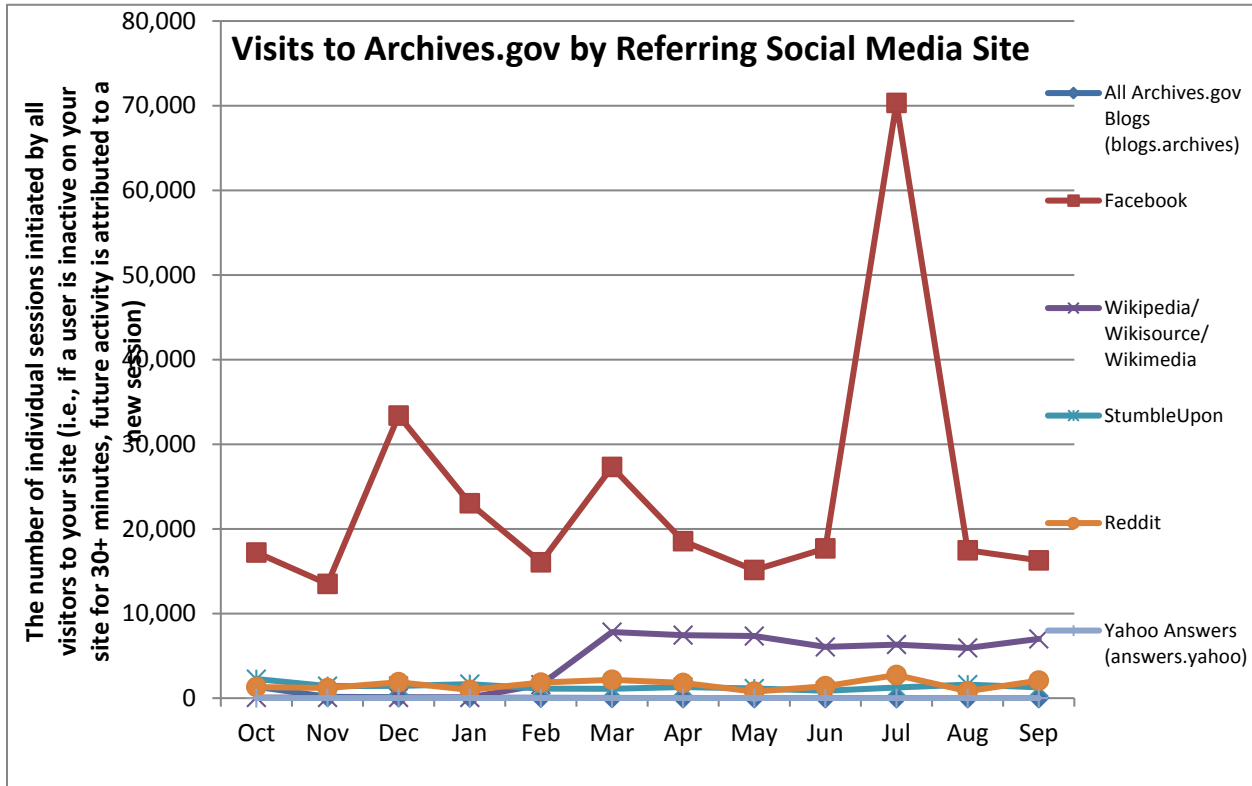

Number of Archives.gov Visits Referred by Social Media Sites (Per Month)

New External Social Media Projects: September Projects

	Qzzr	Facebook	Giphy	Twitter	Pinterest	Tumblr	Blog	YouTube	Instagram
October									
November				3					
December									
January									
February									
March									
April						1	1	1	
May	1								
June					1	1			2
July									
August									
September			1