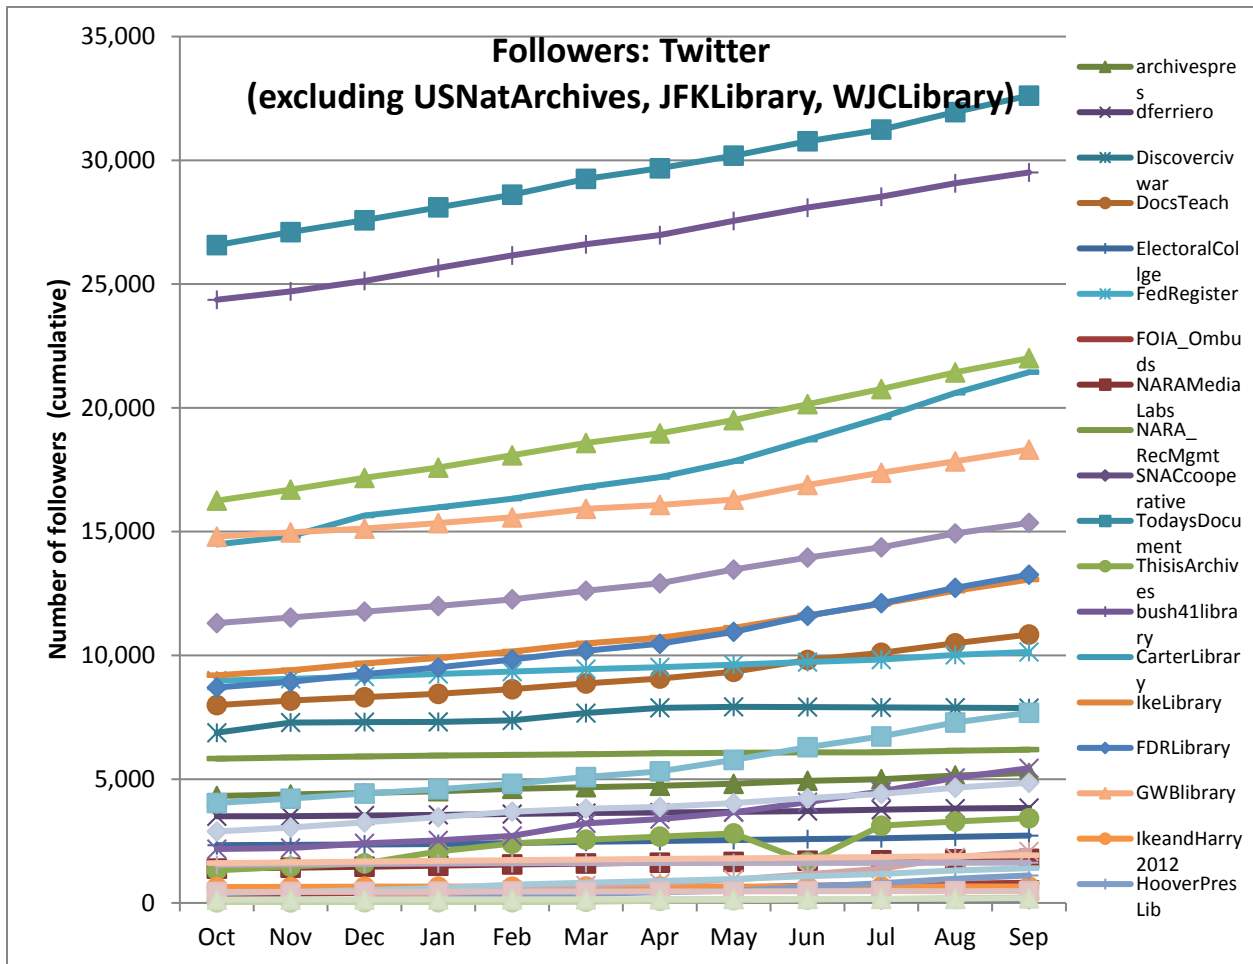

Social Media Tools: Detail View – Twitter

Followers on U.S. National Archives Twitter Feeds (Source: Appendix V)