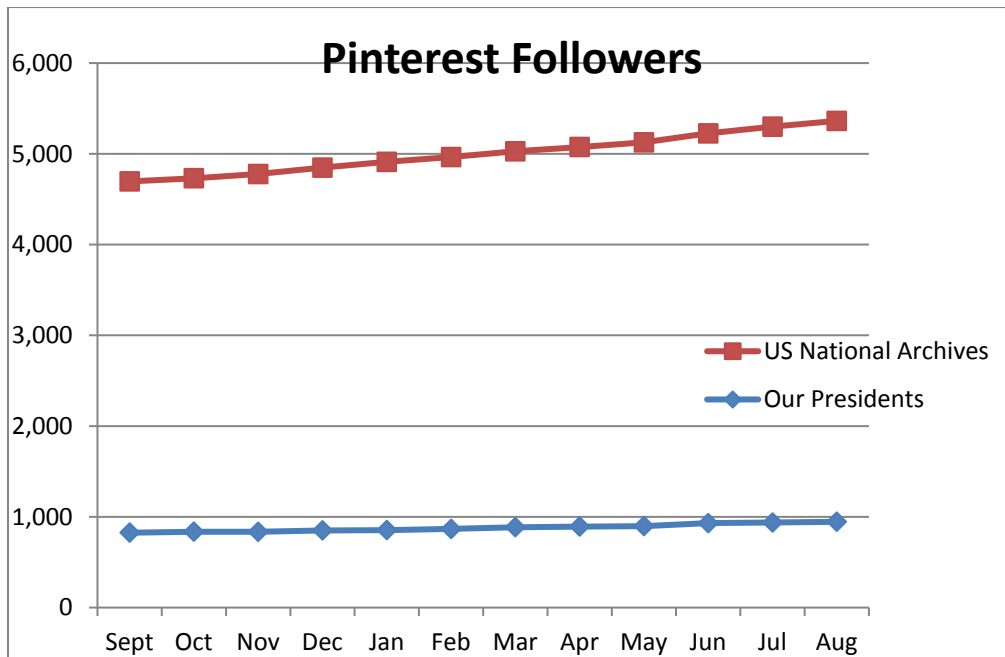

Top 5 Most Viewed Videos for September 2016 on US National Archives Channel

Video Title	Views
The True Glory, 1945 (restored)	14,069
Stories from the Great Depression	11,892
Private Snafu in "Censored.", 1944	10,442
D-Day to Germany, 1944	7,465
The Hawaiian Islands, 1924	7,282

Social Media Tools: Detail View – Twitter

Followers on U.S. National Archives Twitter Feeds (Source: Appendix V)

Social Media Tools: Detail View – Google+

Followers on Google+ (Source: Appendix VII)

Social Media Tools: Detail View – Pinterest

Followers on Pinterest (Source: Appendix VIII)

APPENDIX I: Sources of Information

Site / Tool	Source	Statistic
Archives.gov	Google Analytics	Visits via referring sites
Blogs (WordPress)	Google Analytics	Visits Pageviews Unique visitors (monthly)
	Feedburner	RSS feed subscribers
Tumblr	Google Analytics	Visits Pageviews Unique visitors (monthly)
	Tumblr	Followers
Facebook	Facebook	Impressions Reach
Flickr	Flickr	View counts Content uploaded Who calls you a contact?
Foursquare	Foursquare	All-time check-ins at all venues Followers
Google+	Google+	Followers
iTunes	iTunes	Track Downloads Page Views Subscriptions
Pinterest	Pinterest	Followers
YouTube	YouTube	Views of videos on this channel Views of top videos My uploaded videos
Twitter	Twitter	Followers