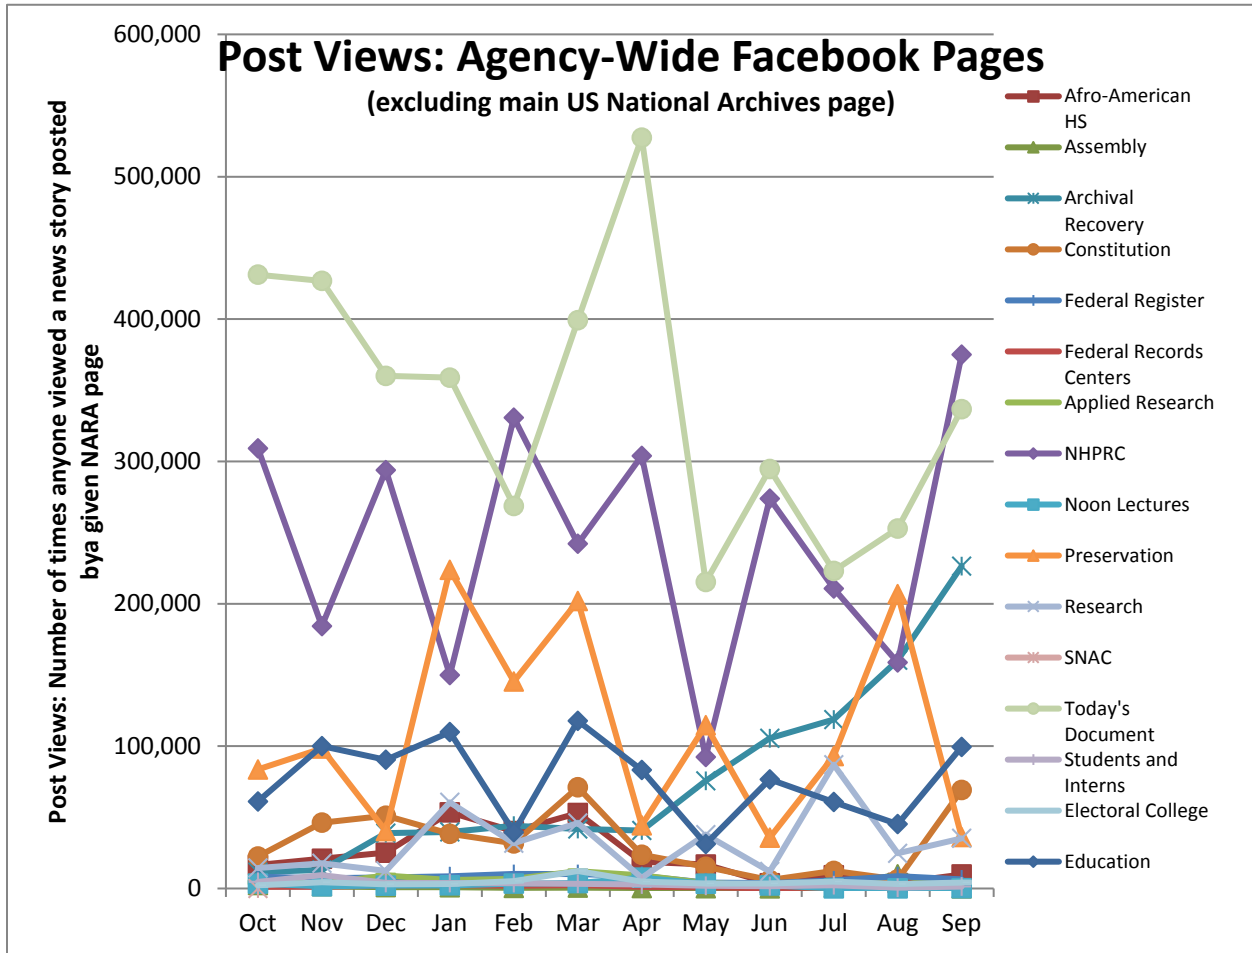

Social Media Tools: Detail View – Blogs (Archives.gov)

Blog Visits (Source: Appendix II.A)

Blog Pageviews (Source: Appendix II.B)

Top 5 Most Viewed Blog Posts in September

Blog	Pageviews	Post Title
Hoover Heads	1983	The Papers of Rose Lane Wilder
Prologue	890	National Hispanic Heritage Month
Education Updates	854	It's Almost Constitution Day!
Prologue	758	Rare Photo of Lincoln at Gettysburg
Prologue	726	The "Pocket Constitution" makes a comeback

Social Media Tools: Detail View – Tumblr

Tumblr Visits

Followers on Tumblr (Source: Appendix IV)

Social Media Tools: Detail View – Facebook
Post Views on Regional Pages (Source: Appendix IV.A)

Post Views on Presidential Library Pages (Source: Appendix IV.A)

Post Views on Agency-Wide Pages (Source: Appendix IV.A)

Monthly Active Users of Regional Pages (Source: Appendix IV.B)

Monthly Active Users of Presidential Library Pages (Source: Appendix IV.B)

Monthly Active Users of Agency-Wide Pages (Source: Appendix IV.B)