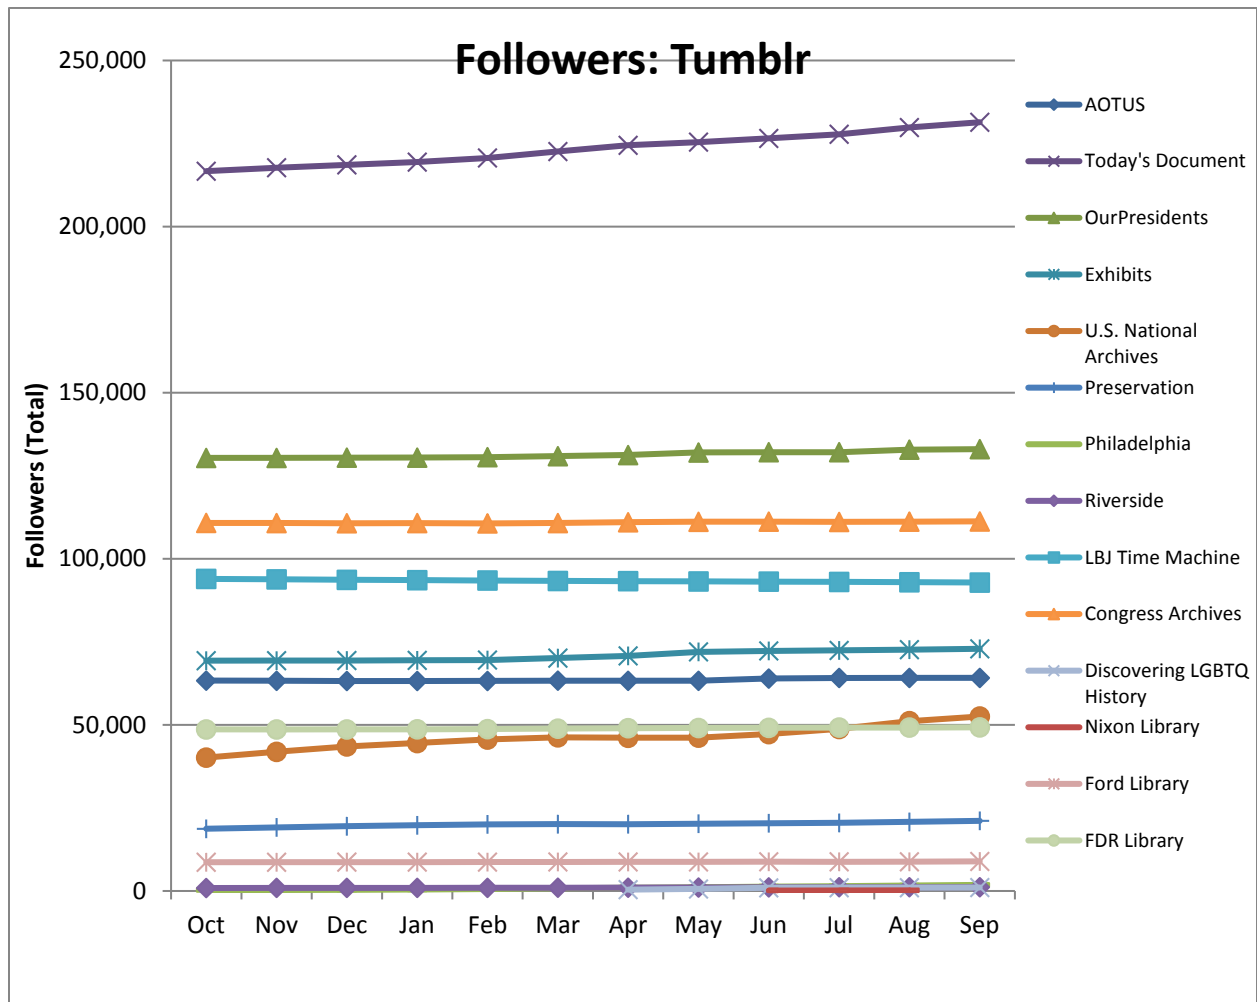

Views: on External Social Media Projects (Per Month)

Number of Archives.gov Visits Referred by Social Media Sites (Per Month)

New External Social Media Projects: September Projects

	Qzzr	Facebook	Giphy	Twitter	Pinterest	Tumblr	Blog	YouTube	Instagram
October									
November				3					
December									
January									
February									
March									
April						1	1	1	
May	1								
June					1	1			2
July									
August									
September			1						

Social Media Tools: Detail View – Blogs (Archives.gov)

Blog Visits (Source: Appendix II.A)

Blog Pageviews (Source: Appendix II.B)

Top 5 Most Viewed Blog Posts in September

Blog	Pageviews	Post Title
Hoover Heads	1983	The Papers of Rose Lane Wilder
Prologue	890	National Hispanic Heritage Month
Education Updates	854	It's Almost Constitution Day!
Prologue	758	Rare Photo of Lincoln at Gettysburg
Prologue	726	The "Pocket Constitution" makes a comeback

Social Media Tools: Detail View – Tumblr

Tumblr Visits

Followers on Tumblr (Source: Appendix IV)

Social Media Tools: Detail View – Facebook
Post Views on Regional Pages (Source: Appendix IV.A)

Post Views on Presidential Library Pages (Source: Appendix IV.A)

Post Views on Agency-Wide Pages (Source: Appendix IV.A)

Monthly Active Users of Regional Pages (Source: Appendix IV.B)

Monthly Active Users of Presidential Library Pages (Source: Appendix IV.B)

Monthly Active Users of Agency-Wide Pages (Source: Appendix IV.B)