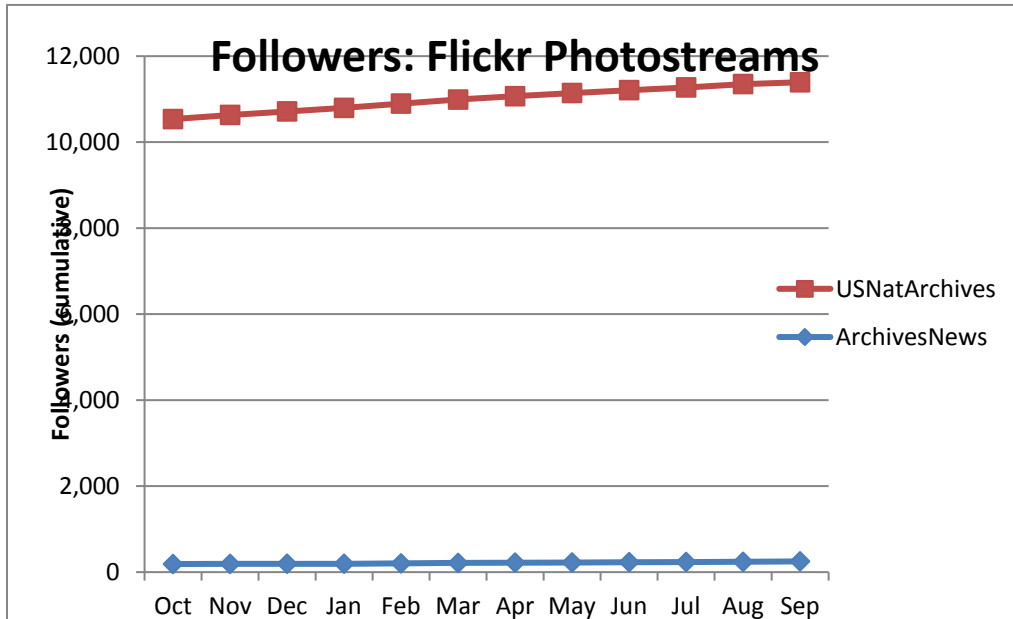

Post Views on Agency-Wide Pages (Source: Appendix IV.A)

Monthly Active Users of Regional Pages (Source: Appendix IV.B)

Monthly Active Users of Presidential Library Pages (Source: Appendix IV.B)

Monthly Active Users of Agency-Wide Pages (Source: Appendix IV.B)

Social Media Tools: Detail View – Flickr

Views on Photostreams (Per Month)

Photos Uploaded (Per Month)

Followers of Photostreams (Cumulative)

Social Media Tools: Detail View – Foursquare

Number of Check-ins at USNatArchives and OurPresidents Venues (Cumulative)

Top 5 Most Viewed Videos for September 2016 on US National Archives Channel

Video Title	Views
The True Glory, 1945 (restored)	14,069
Stories from the Great Depression	11,892
Private Snafu in "Censored.", 1944	10,442
D-Day to Germany, 1944	7,465
The Hawaiian Islands, 1924	7,282