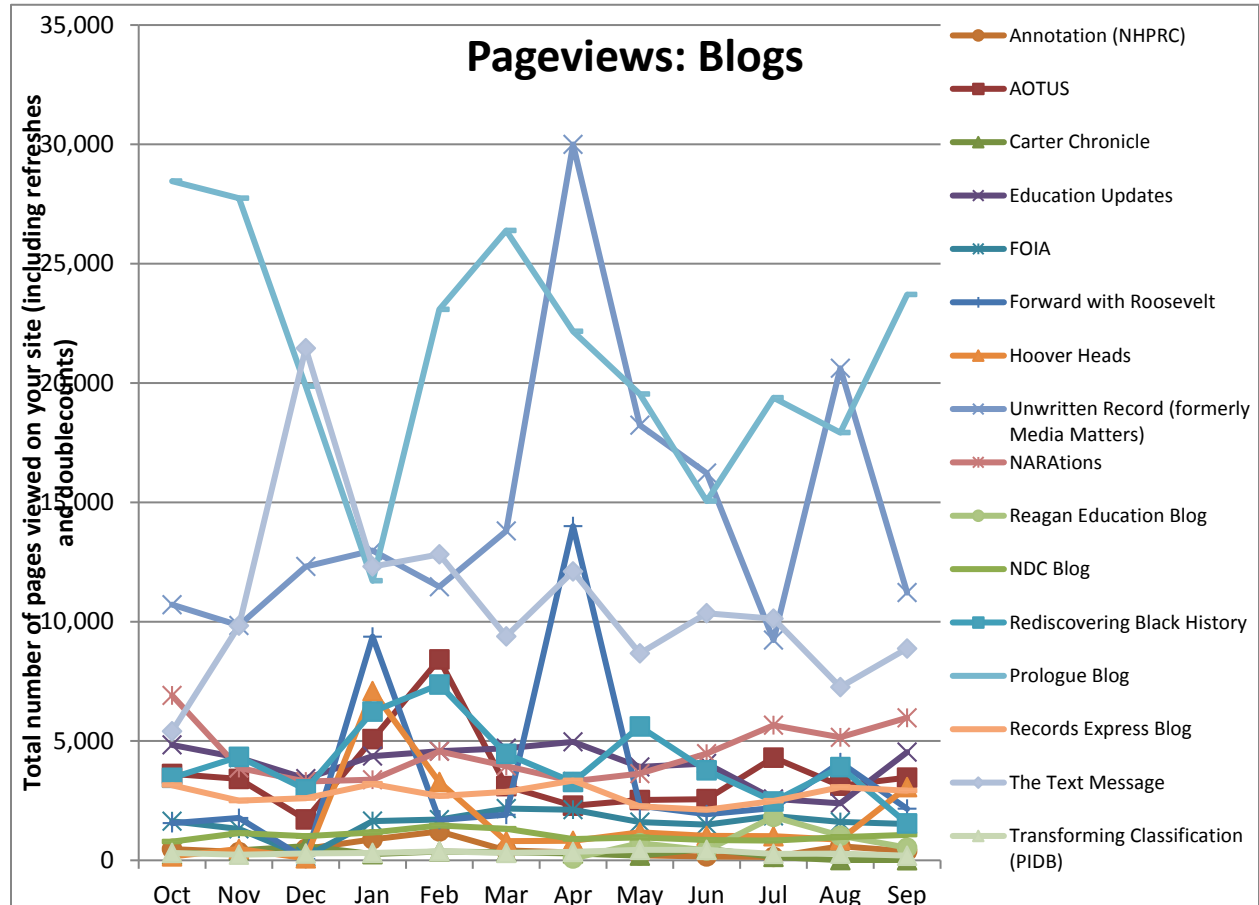

Views: on External Social Media Projects (Per Month)

Number of Archives.gov Visits Referred by Social Media Sites (Per Month)

New External Social Media Projects: September Projects

	Qzzr	Facebook	Giphy	Twitter	Pinterest	Tumblr	Blog	YouTube	Instagram
October									
November				3					
December									
January									
February									
March									
April						1	1	1	
May	1								
June					1	1			2
July									
August									
September			1						

Social Media Tools: Detail View – Blogs (Archives.gov)

Blog Visits (Source: Appendix II.A)

Blog Pageviews (Source: Appendix II.B)

Top 5 Most Viewed Blog Posts in September

Blog	Pageviews	Post Title
Hoover Heads	1983	The Papers of Rose Lane Wilder
Prologue	890	National Hispanic Heritage Month
Education Updates	854	It's Almost Constitution Day!
Prologue	758	Rare Photo of Lincoln at Gettysburg
Prologue	726	The "Pocket Constitution" makes a comeback