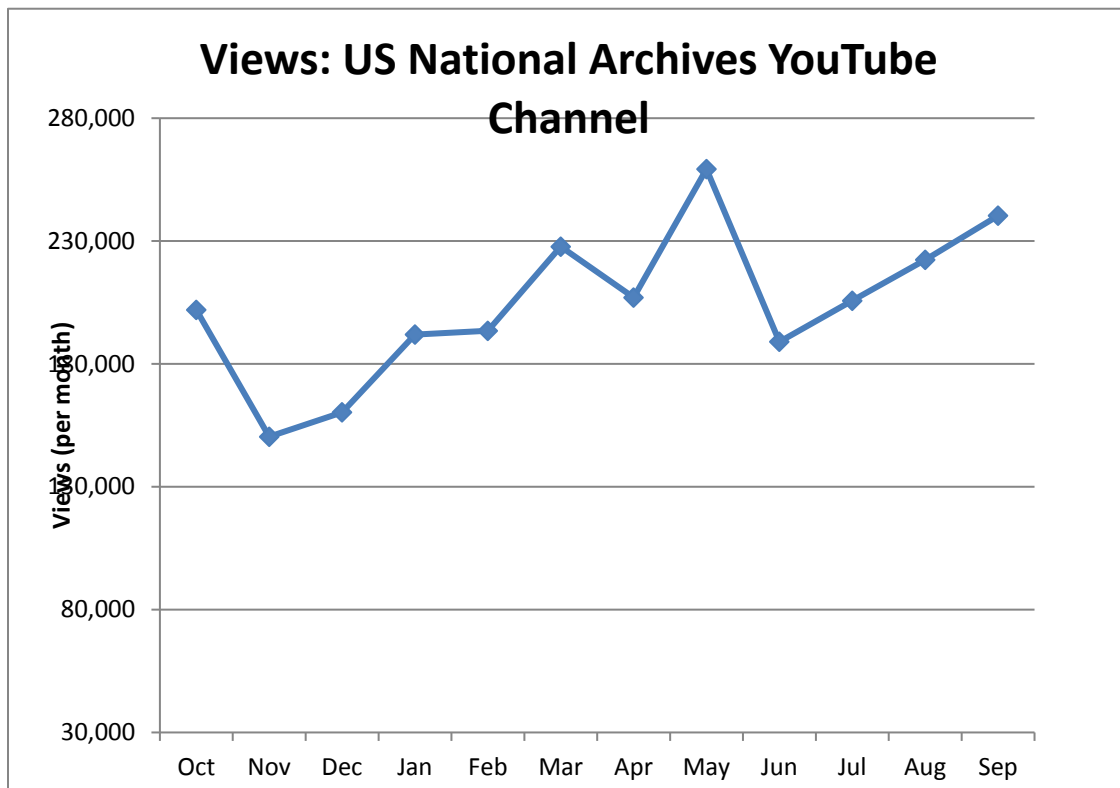

Views on US National Archives Channel (Per Month)