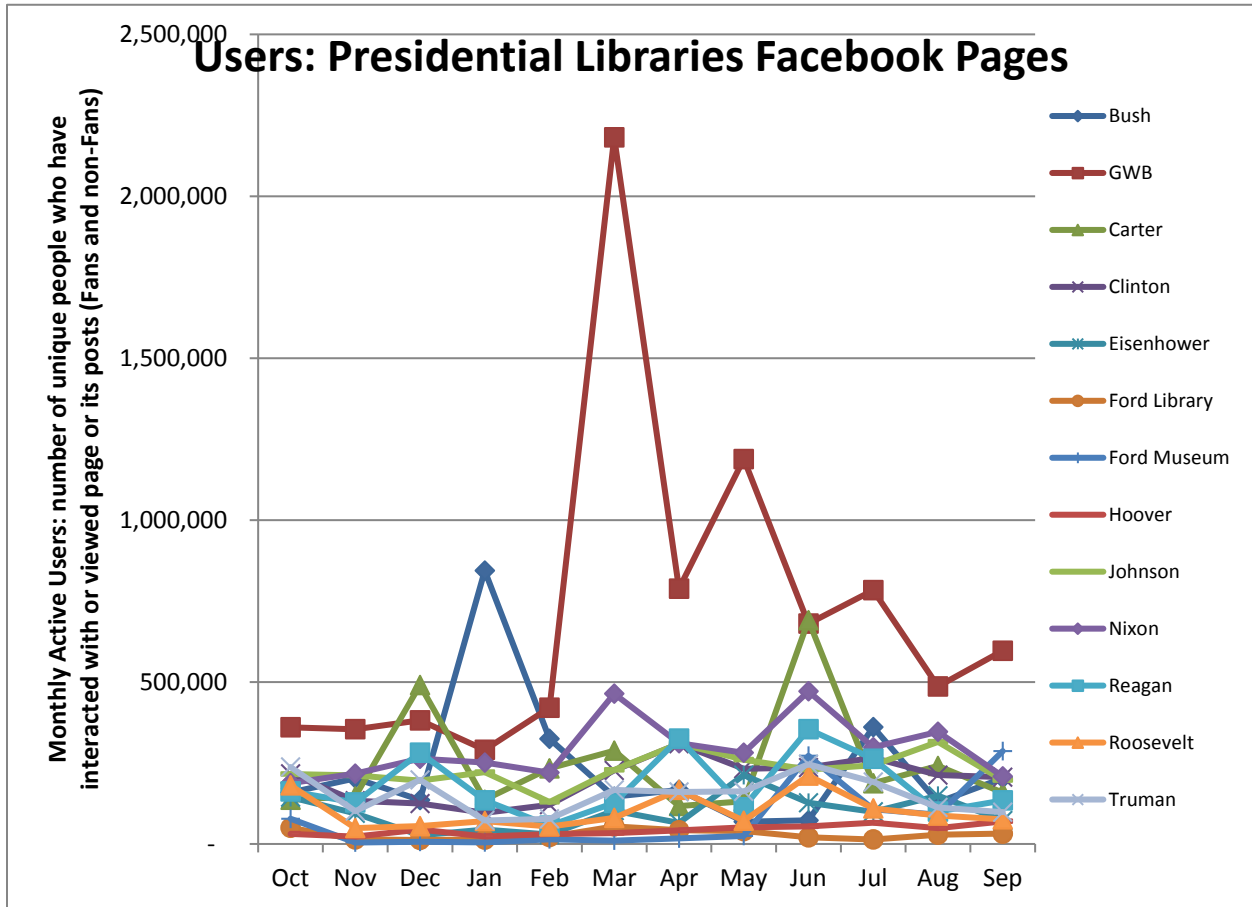

Social Media Tools: Detail View – Tumblr

Tumblr Visits

Followers on Tumblr (Source: Appendix IV)

Social Media Tools: Detail View – Facebook
Post Views on Regional Pages (Source: Appendix IV.A)

Post Views on Presidential Library Pages (Source: Appendix IV.A)

Post Views on Agency-Wide Pages (Source: Appendix IV.A)

Monthly Active Users of Regional Pages (Source: Appendix IV.B)

Monthly Active Users of Presidential Library Pages (Source: Appendix IV.B)

Monthly Active Users of Agency-Wide Pages (Source: Appendix IV.B)

Social Media Tools: Detail View – Flickr

Views on Photostreams (Per Month)

Photos Uploaded (Per Month)

Followers of Photostreams (Cumulative)

Social Media Tools: Detail View – Foursquare

Number of Check-ins at USNatArchives and OurPresidents Venues (Cumulative)