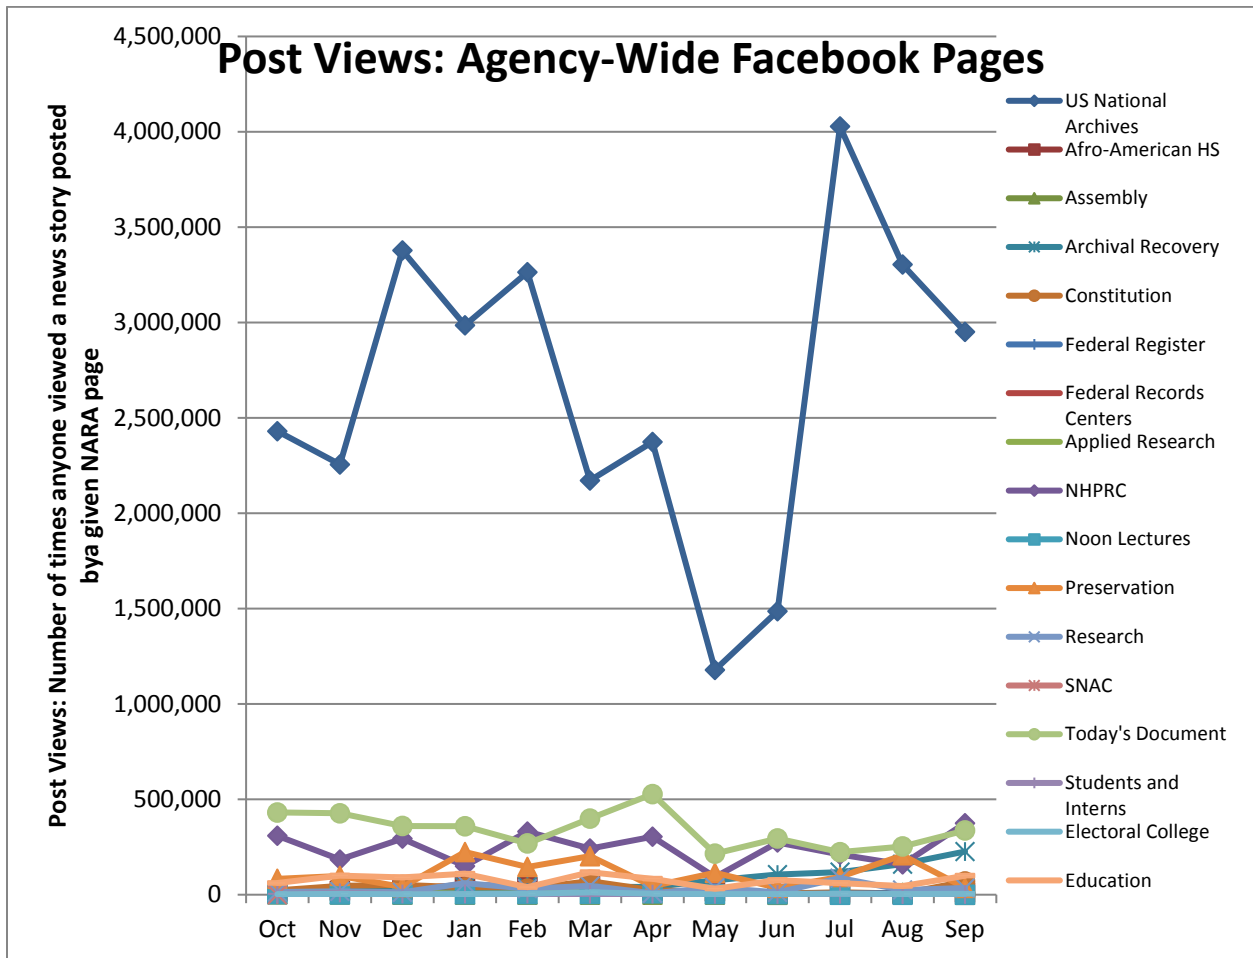

Social Media Tools: Detail View – Blogs (Archives.gov)

Blog Visits (Source: Appendix II.A)

Blog Pageviews (Source: Appendix II.B)

Top 5 Most Viewed Blog Posts in September

Blog	Pageviews	Post Title
Hoover Heads	1983	The Papers of Rose Lane Wilder
Prologue	890	National Hispanic Heritage Month
Education Updates	854	It's Almost Constitution Day!
Prologue	758	Rare Photo of Lincoln at Gettysburg
Prologue	726	The "Pocket Constitution" makes a comeback

Social Media Tools: Detail View – Tumblr

Tumblr Visits

Followers on Tumblr (Source: Appendix IV)

Social Media Tools: Detail View – Facebook
Post Views on Regional Pages (Source: Appendix IV.A)

Post Views on Presidential Library Pages (Source: Appendix IV.A)

Post Views on Agency-Wide Pages (Source: Appendix IV.A)

Monthly Active Users of Regional Pages (Source: Appendix IV.B)

Monthly Active Users of Presidential Library Pages (Source: Appendix IV.B)

Monthly Active Users of Agency-Wide Pages (Source: Appendix IV.B)

APPENDIX X: **HistoryPin** Channel Views (Cumulative)

	Oct	Nov	Dec	Jan	Feb	March	April	May	June	July	Aug	Sept
Channel Views	26,106	26,252	26,355	26,445	26,597	26,807	26,962	27,160	27,345	27,455	28,112	28,308