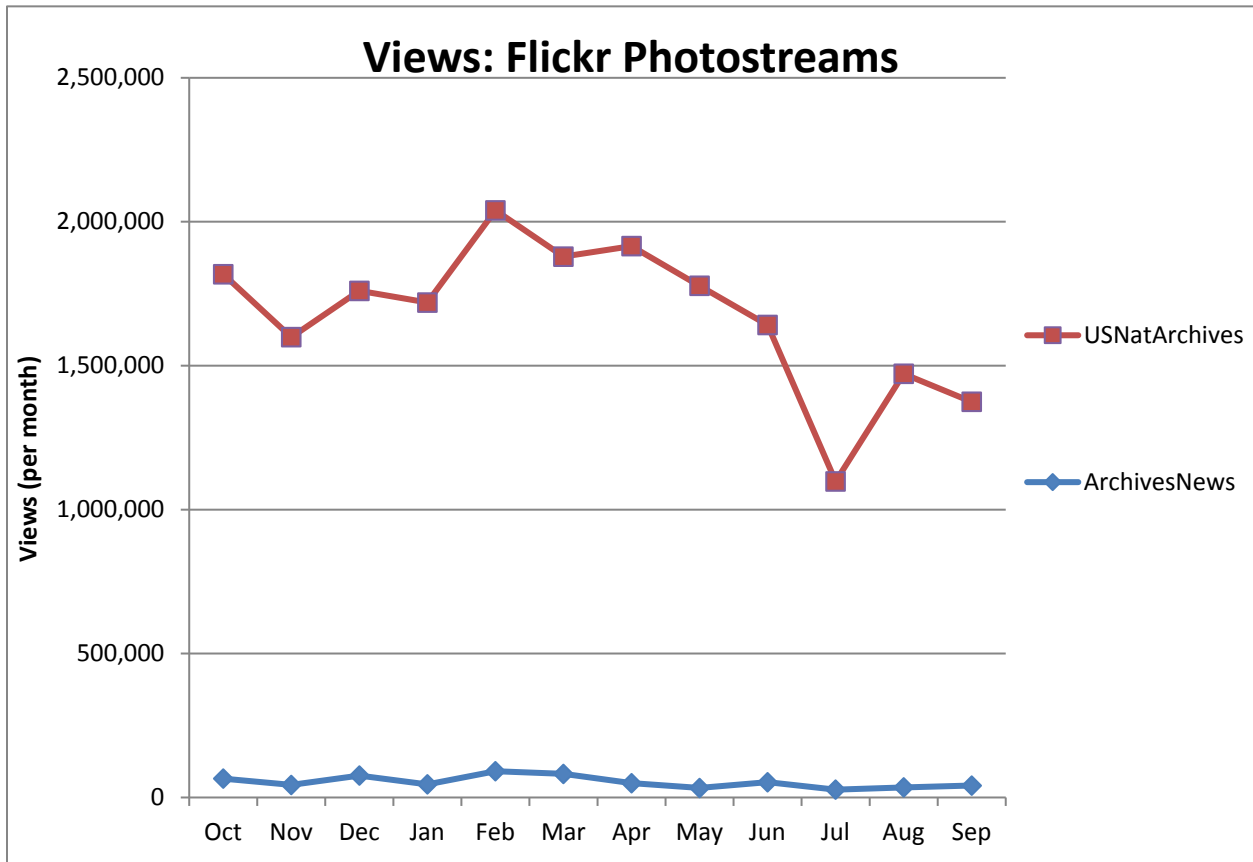

Social Media Tools: Detail View – Tumblr

Tumblr Visits

Followers on Tumblr (Source: Appendix IV)

Social Media Tools: Detail View – Facebook
Post Views on Regional Pages (Source: Appendix IV.A)

Post Views on Presidential Library Pages (Source: Appendix IV.A)

Post Views on Agency-Wide Pages (Source: Appendix IV.A)

Monthly Active Users of Regional Pages (Source: Appendix IV.B)

Monthly Active Users of Presidential Library Pages (Source: Appendix IV.B)

Monthly Active Users of Agency-Wide Pages (Source: Appendix IV.B)

Social Media Tools: Detail View – Flickr

Views on Photostreams (Per Month)

Photos Uploaded (Per Month)

Followers of Photostreams (Cumulative)

Social Media Tools: Detail View – Foursquare

Number of Check-ins at USNatArchives and OurPresidents Venues (Cumulative)