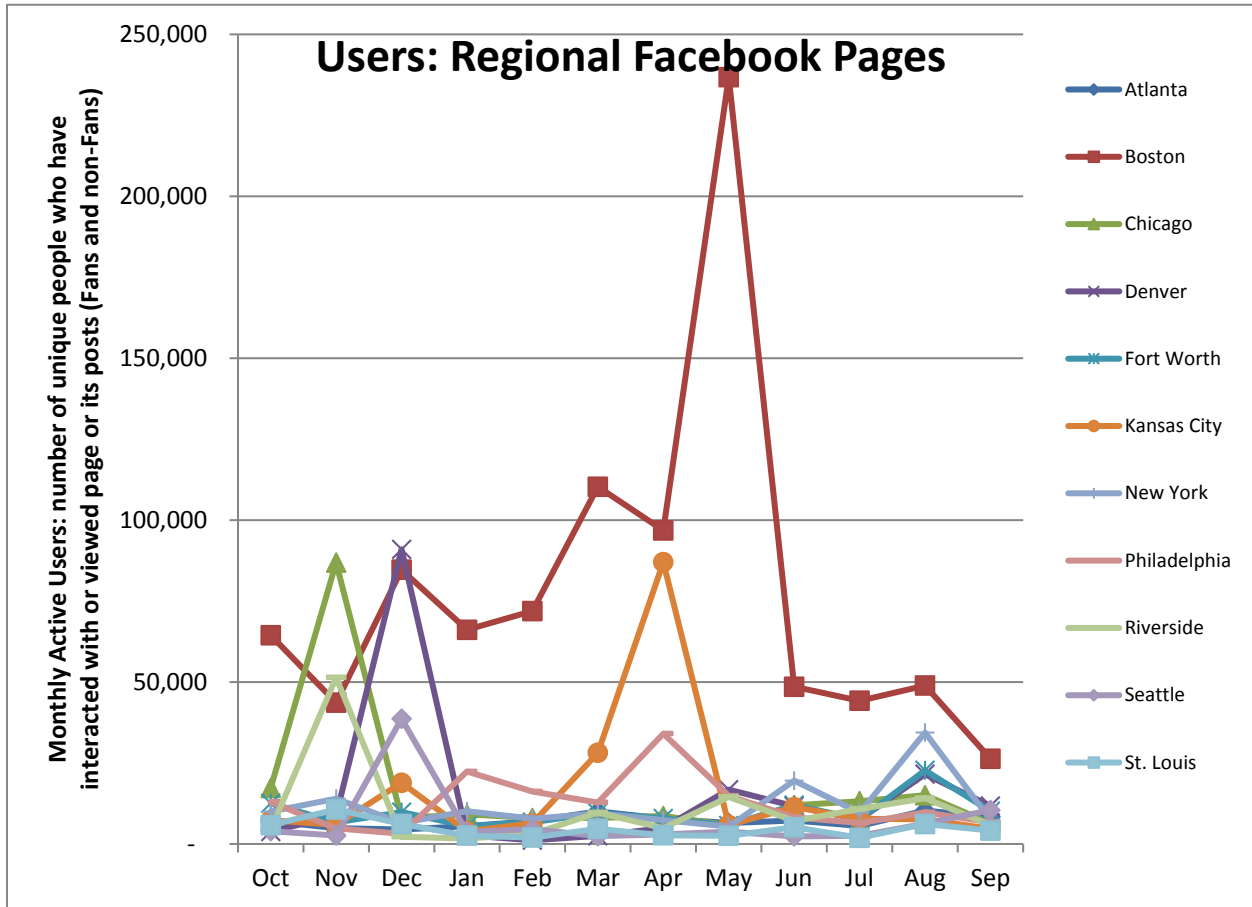

Social Media Tools: Detail View – Blogs (Archives.gov)

Blog Visits (Source: Appendix II.A)

Blog Pageviews (Source: Appendix II.B)

Top 5 Most Viewed Blog Posts in September

Blog	Pageviews	Post Title
Hoover Heads	1983	The Papers of Rose Lane Wilder
Prologue	890	National Hispanic Heritage Month
Education Updates	854	It's Almost Constitution Day!
Prologue	758	Rare Photo of Lincoln at Gettysburg
Prologue	726	The "Pocket Constitution" makes a comeback

Social Media Tools: Detail View – Tumblr

Tumblr Visits

Followers on Tumblr (Source: Appendix IV)

Social Media Tools: Detail View – Facebook
Post Views on Regional Pages (Source: Appendix IV.A)

Post Views on Presidential Library Pages (Source: Appendix IV.A)

Post Views on Agency-Wide Pages (Source: Appendix IV.A)

Monthly Active Users of Regional Pages (Source: Appendix IV.B)

Monthly Active Users of Presidential Library Pages (Source: Appendix IV.B)

Monthly Active Users of Agency-Wide Pages (Source: Appendix IV.B)