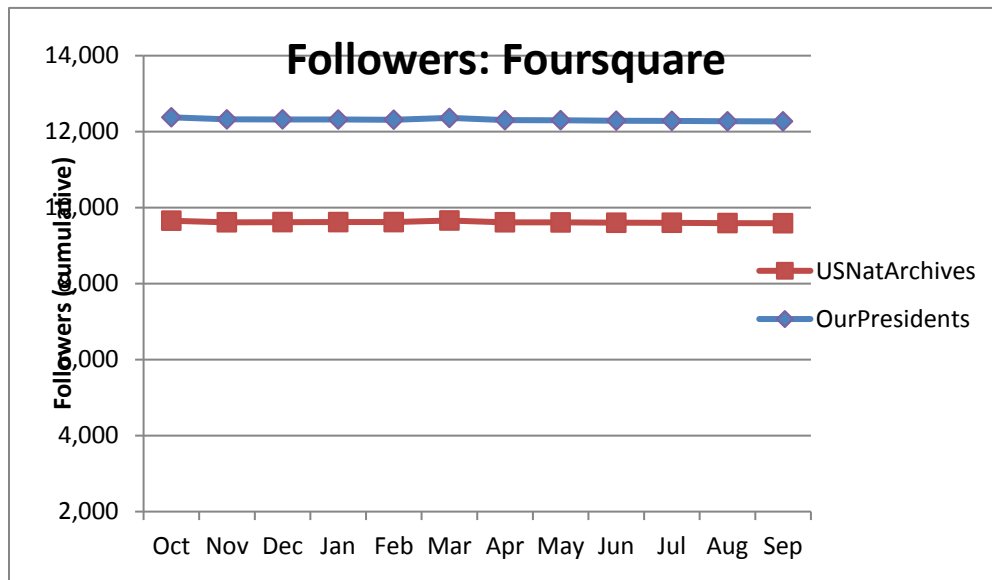

Social Media Tools: Detail View – YouTube

Number of Followers of USNatArchives and OurPresidents (Cumulative)