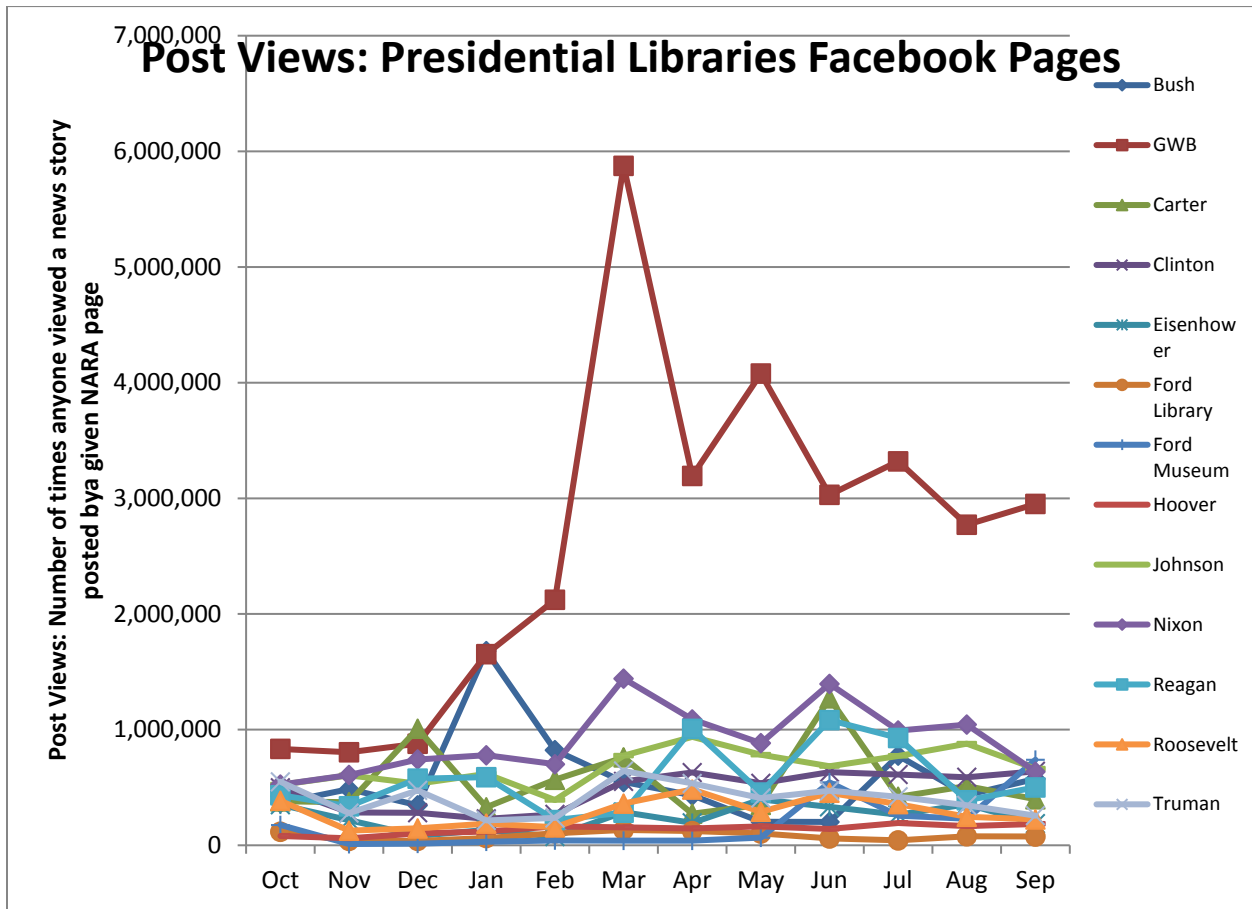

Social Media Tools: Detail View – Blogs (Archives.gov)

Blog Visits (Source: Appendix II.A)

Blog Pageviews (Source: Appendix II.B)

Top 5 Most Viewed Blog Posts in September

Blog	Pageviews	Post Title
Hoover Heads	1983	The Papers of Rose Lane Wilder
Prologue	890	National Hispanic Heritage Month
Education Updates	854	It's Almost Constitution Day!
Prologue	758	Rare Photo of Lincoln at Gettysburg
Prologue	726	The "Pocket Constitution" makes a comeback

Social Media Tools: Detail View – Tumblr

Tumblr Visits

Followers on Tumblr (Source: Appendix IV)

Social Media Tools: Detail View – Facebook
Post Views on Regional Pages (Source: Appendix IV.A)

Post Views on Presidential Library Pages (Source: Appendix IV.A)

Post Views on Agency-Wide Pages (Source: Appendix IV.A)

Monthly Active Users of Regional Pages (Source: Appendix IV.B)

Monthly Active Users of Presidential Library Pages (Source: Appendix IV.B)

Monthly Active Users of Agency-Wide Pages (Source: Appendix IV.B)