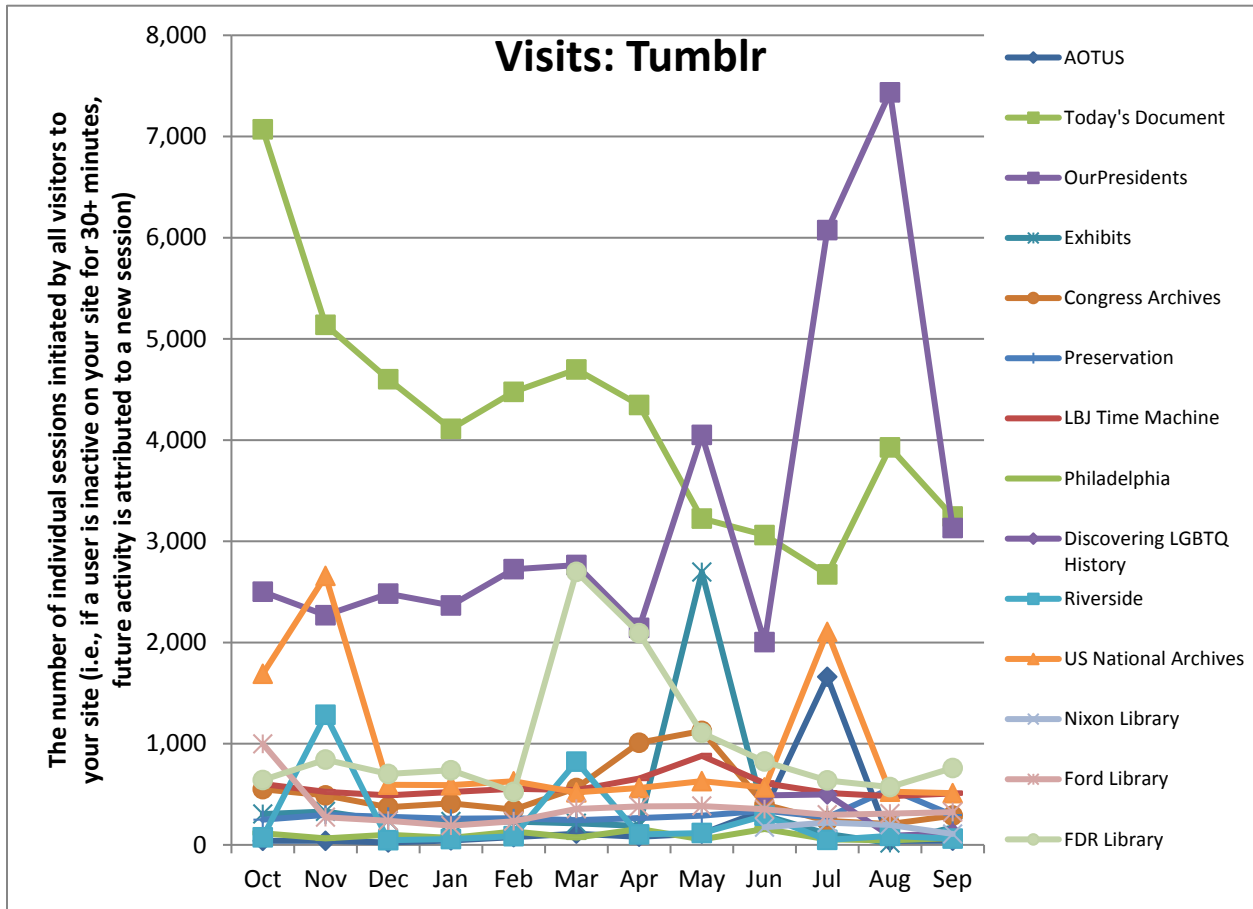

Views: on External Social Media Projects (Per Month)

Number of Archives.gov Visits Referred by Social Media Sites (Per Month)

New External Social Media Projects: September Projects

	Qzzr	Facebook	Giphy	Twitter	Pinterest	Tumblr	Blog	YouTube	Instagram
October									
November				3					
December									
January									
February									
March									
April						1	1	1	
May	1								
June					1	1			2
July									
August									
September			1						

Social Media Tools: Detail View – Blogs (Archives.gov)

Blog Visits (Source: Appendix II.A)

Blog Pageviews (Source: Appendix II.B)

Top 5 Most Viewed Blog Posts in September

Blog	Pageviews	Post Title
Hoover Heads	1983	The Papers of Rose Lane Wilder
Prologue	890	National Hispanic Heritage Month
Education Updates	854	It's Almost Constitution Day!
Prologue	758	Rare Photo of Lincoln at Gettysburg
Prologue	726	The "Pocket Constitution" makes a comeback

Social Media Tools: Detail View – Tumblr

Tumblr Visits

Followers on Tumblr (Source: Appendix IV)

Social Media Tools: Detail View – Facebook
Post Views on Regional Pages (Source: Appendix IV.A)

Post Views on Presidential Library Pages (Source: Appendix IV.A)

Post Views on Agency-Wide Pages (Source: Appendix IV.A)

Monthly Active Users of Regional Pages (Source: Appendix IV.B)

Monthly Active Users of Presidential Library Pages (Source: Appendix IV.B)

Monthly Active Users of Agency-Wide Pages (Source: Appendix IV.B)