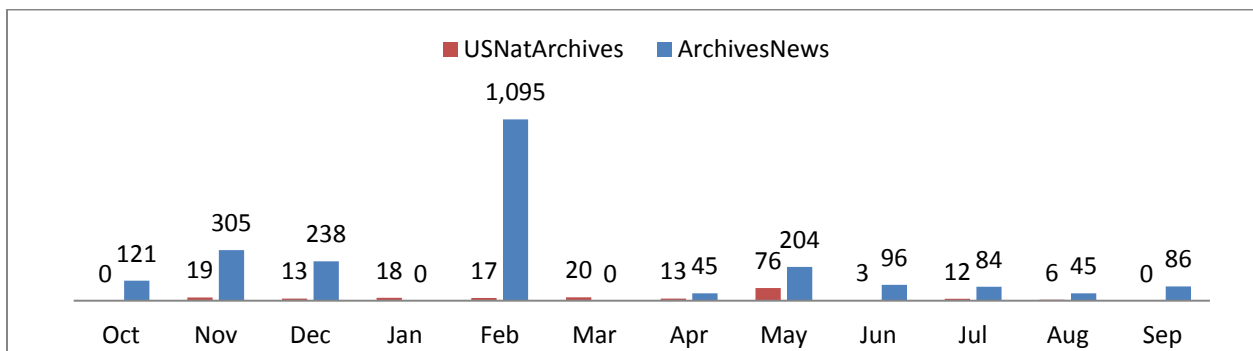

Social Media Tools: Detail View – Tumblr

Tumblr Visits

Followers on Tumblr (Source: Appendix IV)

Social Media Tools: Detail View – Facebook
Post Views on Regional Pages (Source: Appendix IV.A)

Post Views on Presidential Library Pages (Source: Appendix IV.A)

Post Views on Agency-Wide Pages (Source: Appendix IV.A)

Monthly Active Users of Regional Pages (Source: Appendix IV.B)

Monthly Active Users of Presidential Library Pages (Source: Appendix IV.B)

Monthly Active Users of Agency-Wide Pages (Source: Appendix IV.B)

Social Media Tools: Detail View – Flickr

Views on Photostreams (Per Month)

Photos Uploaded (Per Month)

Followers of Photostreams (Cumulative)

Social Media Tools: Detail View – Foursquare

Number of Check-ins at USNatArchives and OurPresidents Venues (Cumulative)