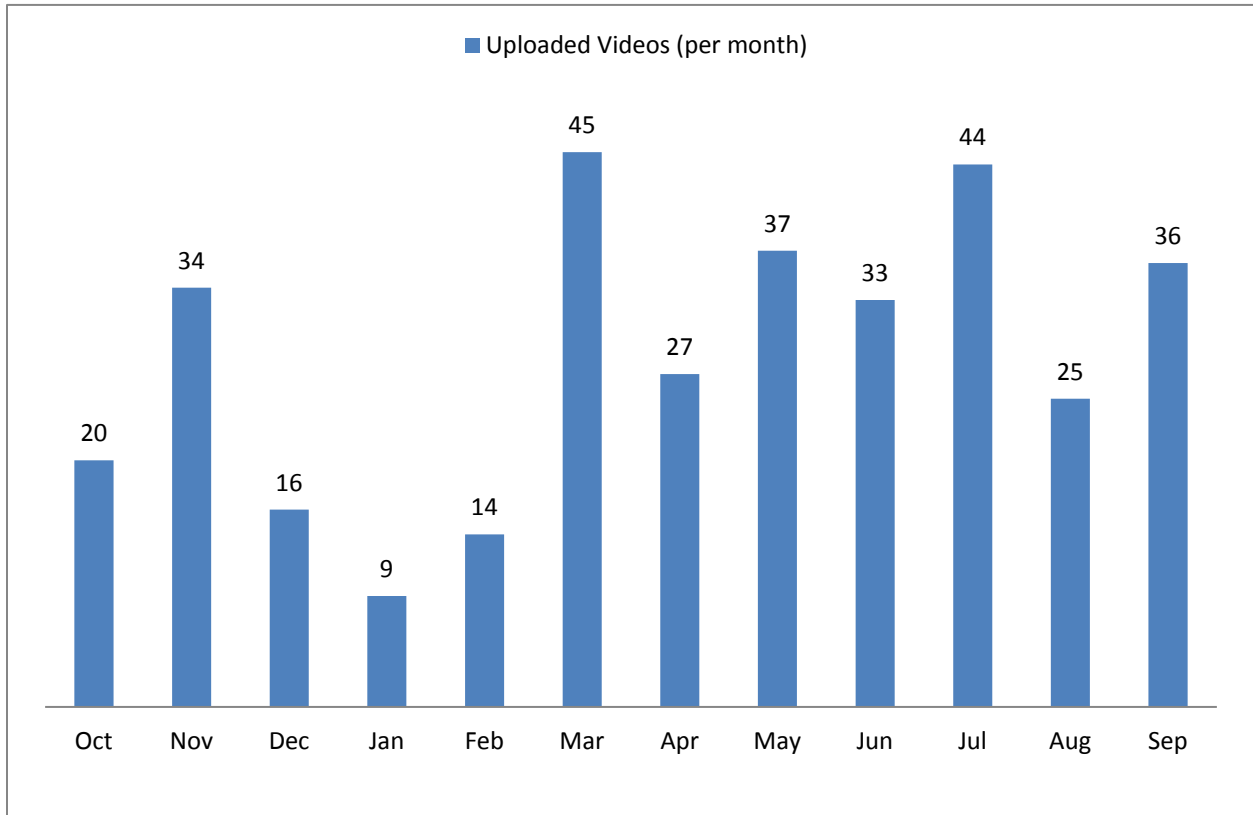

Number of Followers of USNatArchives and OurPresidents (Cumulative)

Social Media Tools: Detail View – YouTube

Views on US National Archives Channel (Per Month)

Videos Uploaded to US National Archives Channel (Per Month)