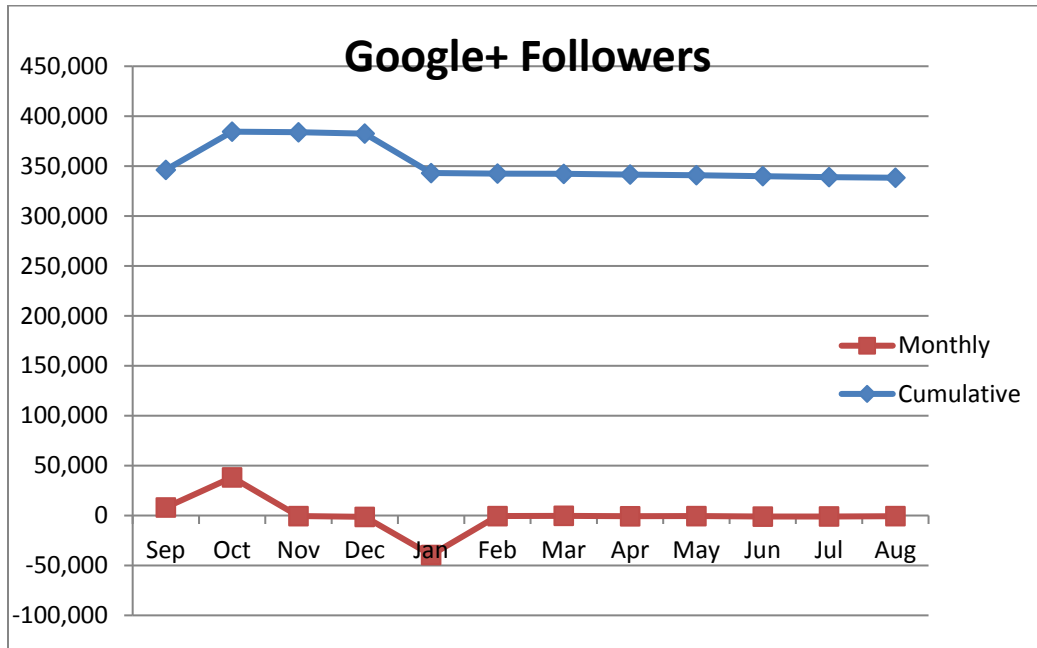

Top 5 Most Viewed Videos for September 2016 on US National Archives Channel

Video Title	Views
The True Glory, 1945 (restored)	14,069
Stories from the Great Depression	11,892
Private Snafu in "Censored.", 1944	10,442
D-Day to Germany, 1944	7,465
The Hawaiian Islands, 1924	7,282

Social Media Tools: Detail View – Twitter

Followers on U.S. National Archives Twitter Feeds (Source: Appendix V)

Social Media Tools: Detail View – Google+

Followers on Google+ (Source: Appendix VII)

Social Media Tools: Detail View – Pinterest