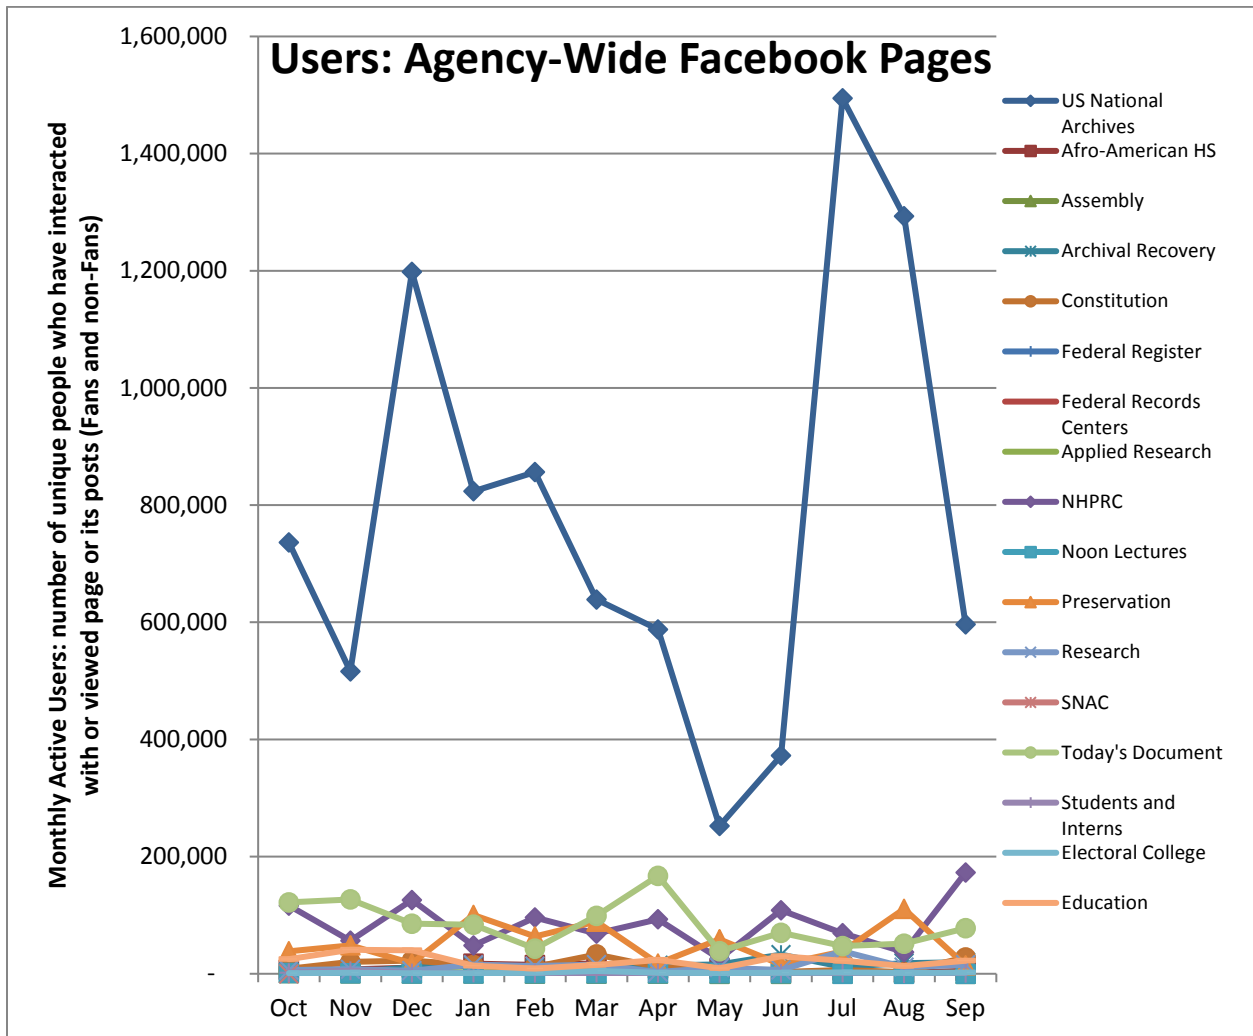

Social Media Tools: Detail View – Tumblr

Tumblr Visits

Followers on Tumblr (Source: Appendix IV)

Social Media Tools: Detail View – Facebook
Post Views on Regional Pages (Source: Appendix IV.A)

Post Views on Presidential Library Pages (Source: Appendix IV.A)

Post Views on Agency-Wide Pages (Source: Appendix IV.A)

Monthly Active Users of Regional Pages (Source: Appendix IV.B)

Monthly Active Users of Presidential Library Pages (Source: Appendix IV.B)

Monthly Active Users of Agency-Wide Pages (Source: Appendix IV.B)

Social Media Tools: Detail View – Flickr

Views on Photostreams (Per Month)

Photos Uploaded (Per Month)

Followers of Photostreams (Cumulative)

Social Media Tools: Detail View – Foursquare

Number of Check-ins at USNatArchives and OurPresidents Venues (Cumulative)