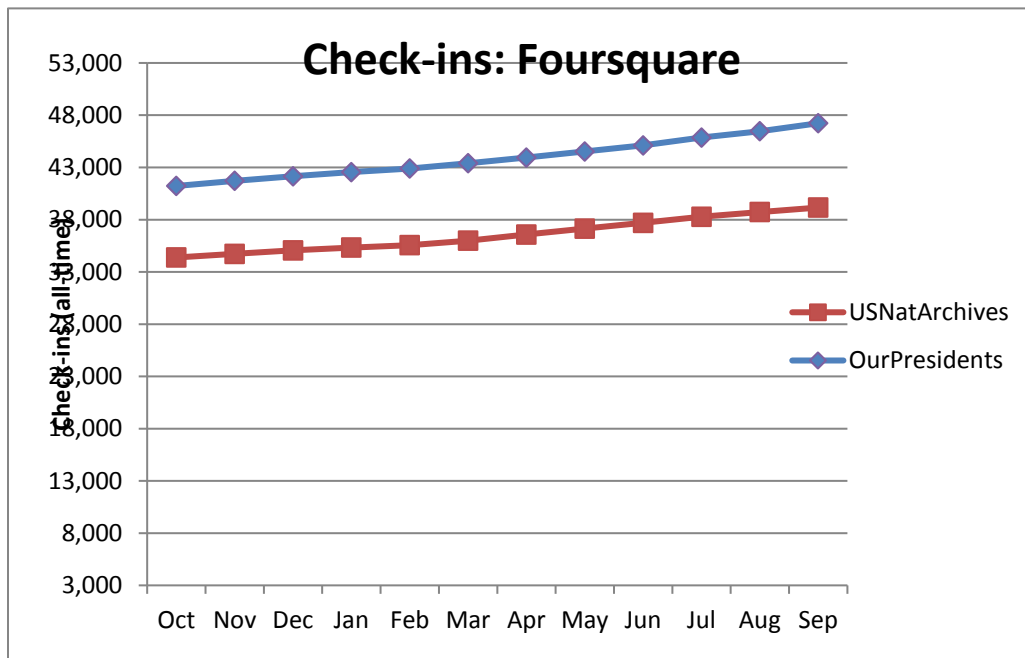

Social Media Tools: Detail View – Flickr

Views on Photostreams (Per Month)

Photos Uploaded (Per Month)

Followers of Photostreams (Cumulative)

Social Media Tools: Detail View – Foursquare

Number of Check-ins at USNatArchives and OurPresidents Venues (Cumulative)