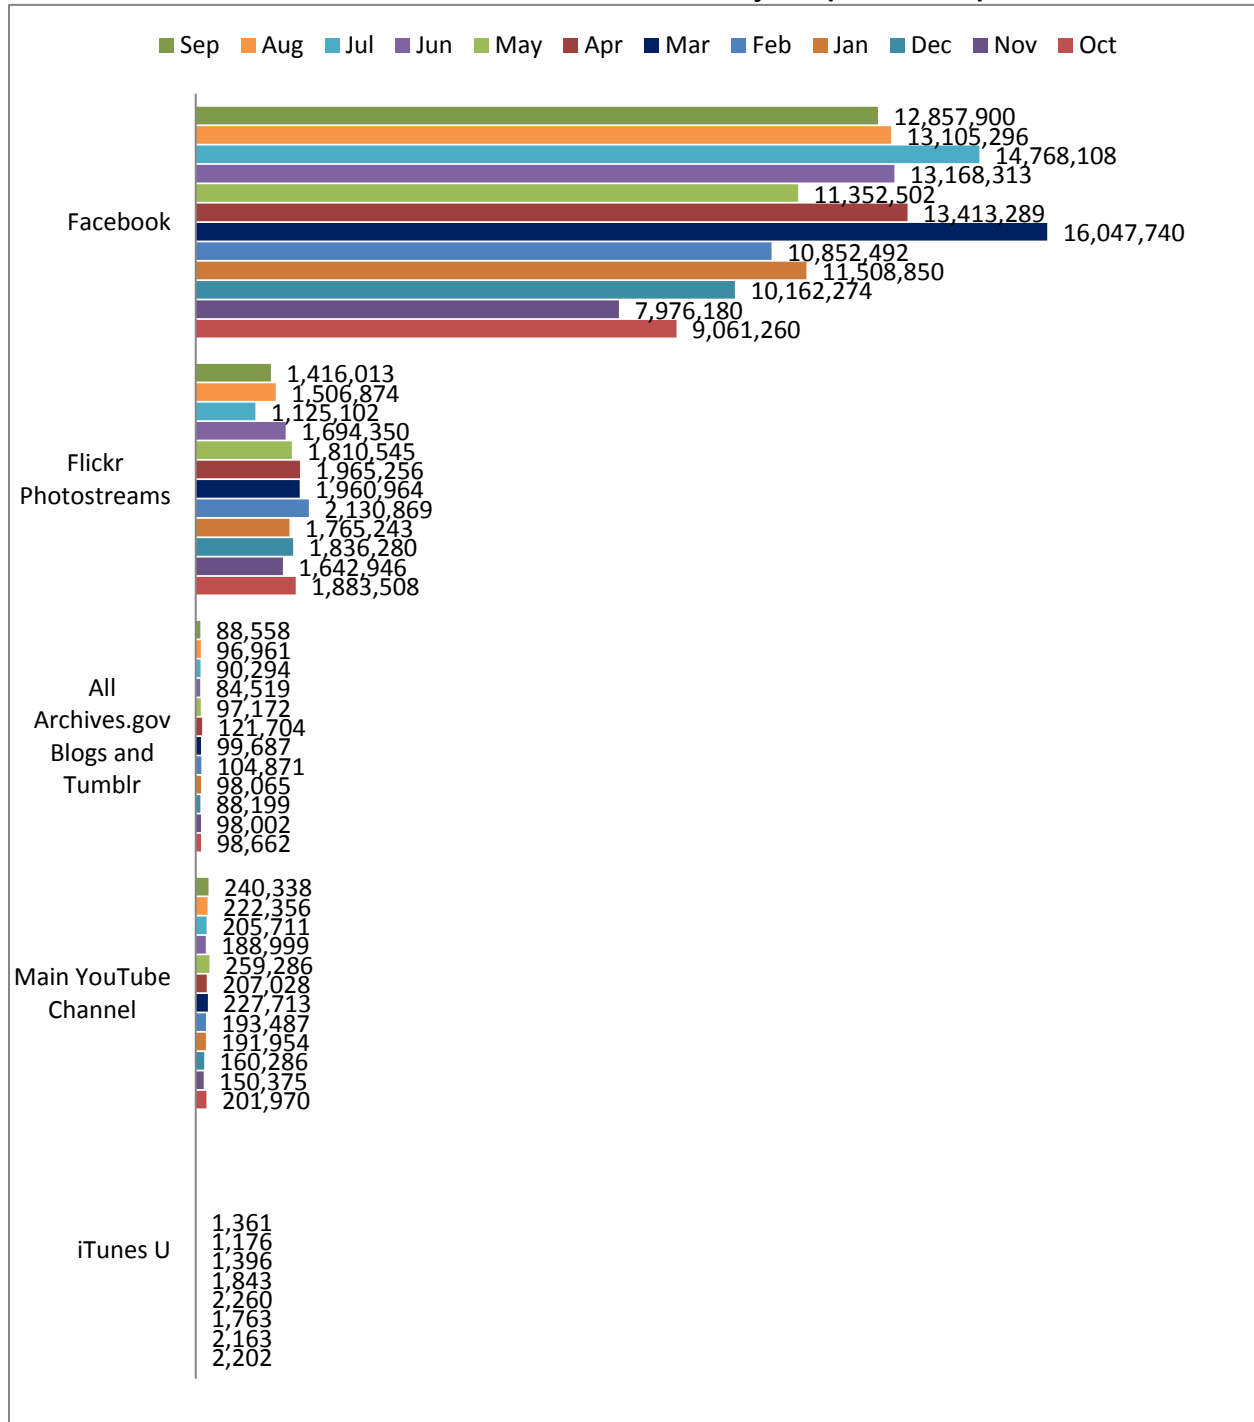

Views: on External Social Media Projects (Per Month)