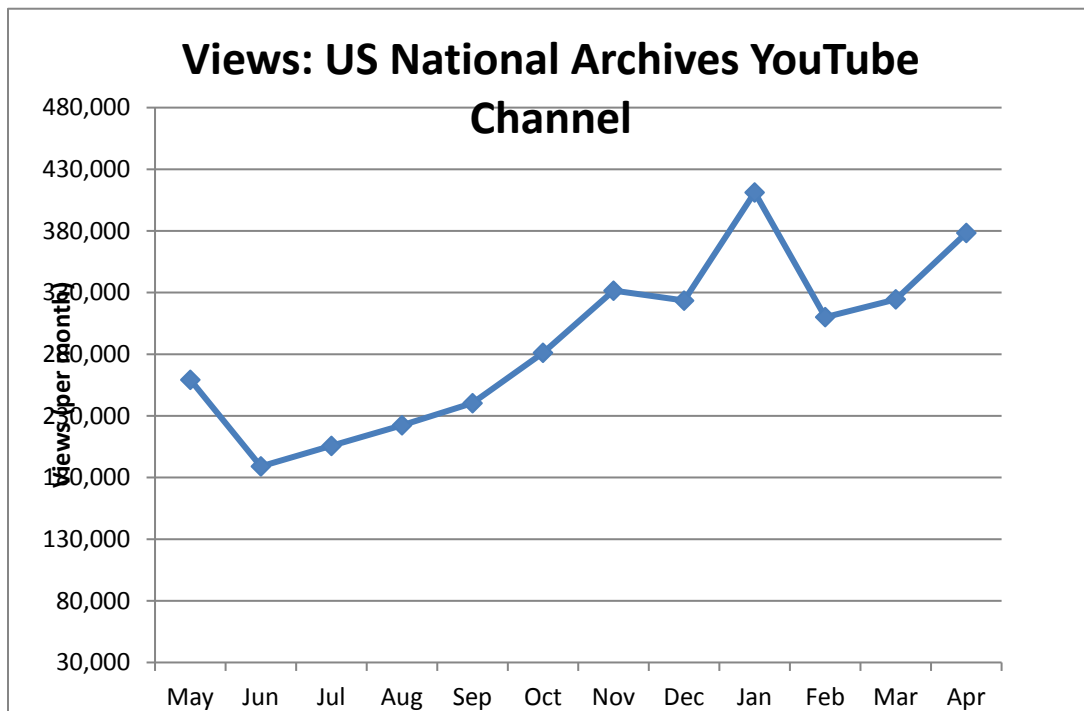

Social Media Tools: Detail View – Flickr

Views on Photostreams (Per Month)

Photos Uploaded (Per Month)

Social Media Tools: Detail View – Foursquare

Social Media Tools: Detail View – Instagram

Followers on National Archives Instagram Accounts (Cumulative)

Social Media Tools: Detail View – YouTube

Views on US National Archives Channel (Per Month)

Videos Uploaded to US National Archives Channel (Per Month)

Top 5 Most Viewed Videos for April 2017 on US National Archives Channel