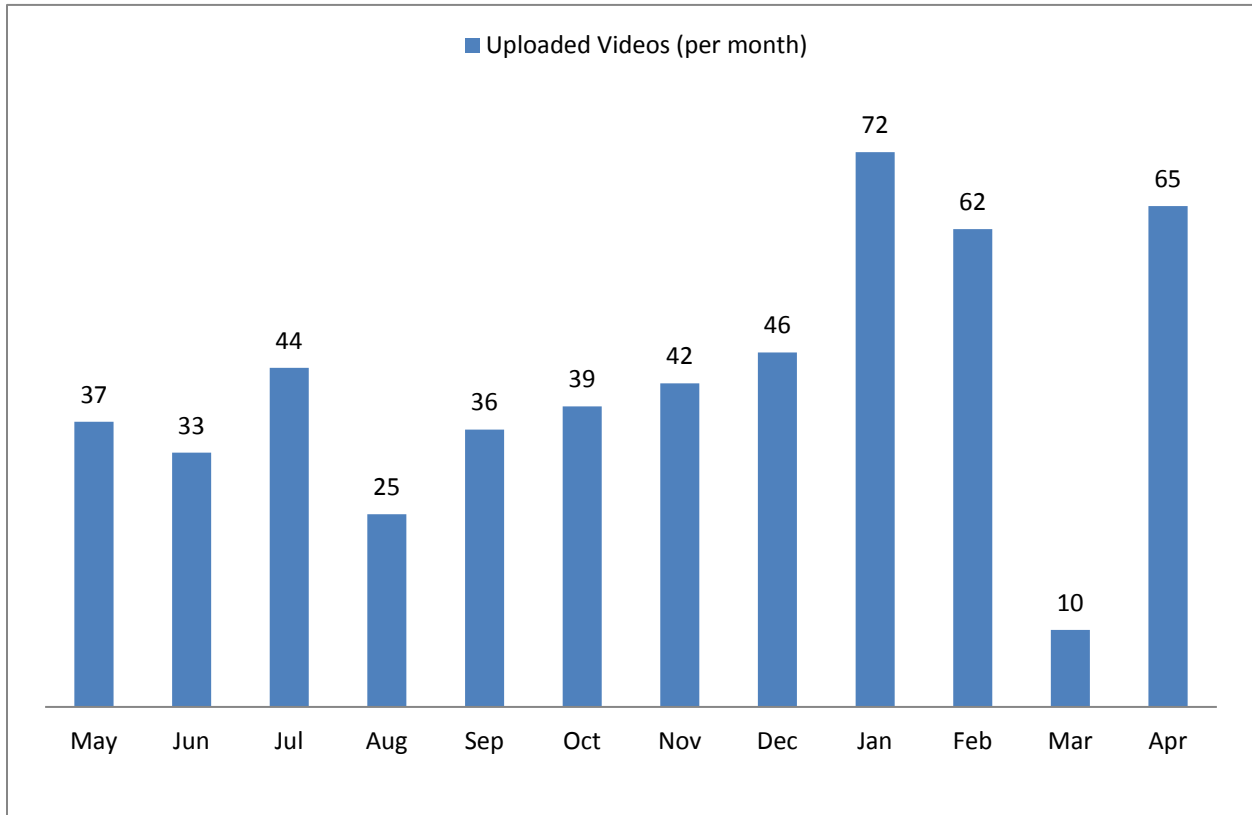

Videos Uploaded to US National Archives Channel (Per Month)

Top 5 Most Viewed Videos for April 2017 on US National Archives Channel

Video Title	Views
Stories from the Great Depression	53,020
Curious Alice, 1971	14,169
The True Glory, 1945 (restored)	11,588
Know Your Enemy: Japan	7,117
D-Day to Germany, 1944	6,712