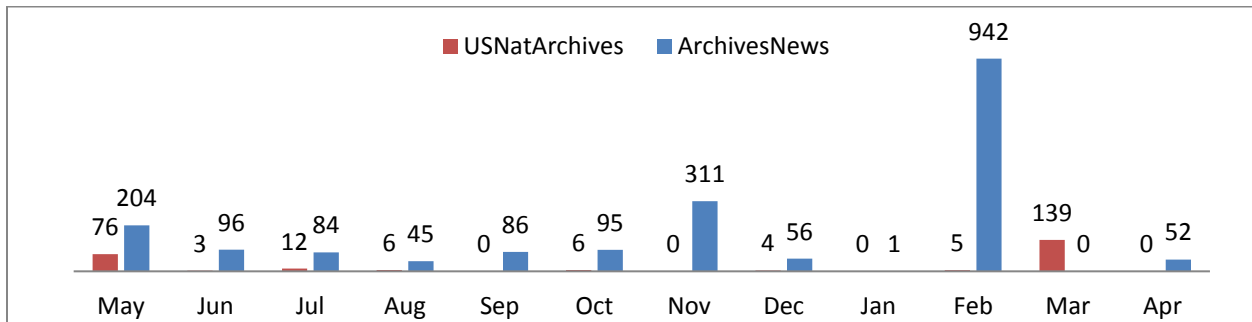

Social Media Tools: Detail View – Tumblr

Tumblr Visits

Followers on Tumblr (Source: Appendix IV)

Social Media Tools: Detail View – Facebook
Post Views on Regional Pages (Source: Appendix IV.A)

Post Views on Presidential Library Pages (Source: Appendix IV.A)

Post Views on Agency-Wide Pages (Source: Appendix IV.A)

Monthly Active Users of Regional Pages (Source: Appendix IV.B)

Monthly Active Users of Presidential Library Pages (Source: Appendix IV.B)

Monthly Active Users of Agency-Wide Pages (Source: Appendix IV.B)

Social Media Tools: Detail View – Flickr

Views on Photostreams (Per Month)

Photos Uploaded (Per Month)

Social Media Tools: Detail View – Foursquare

Social Media Tools: Detail View – Instagram

Followers on National Archives Instagram Accounts (Cumulative)