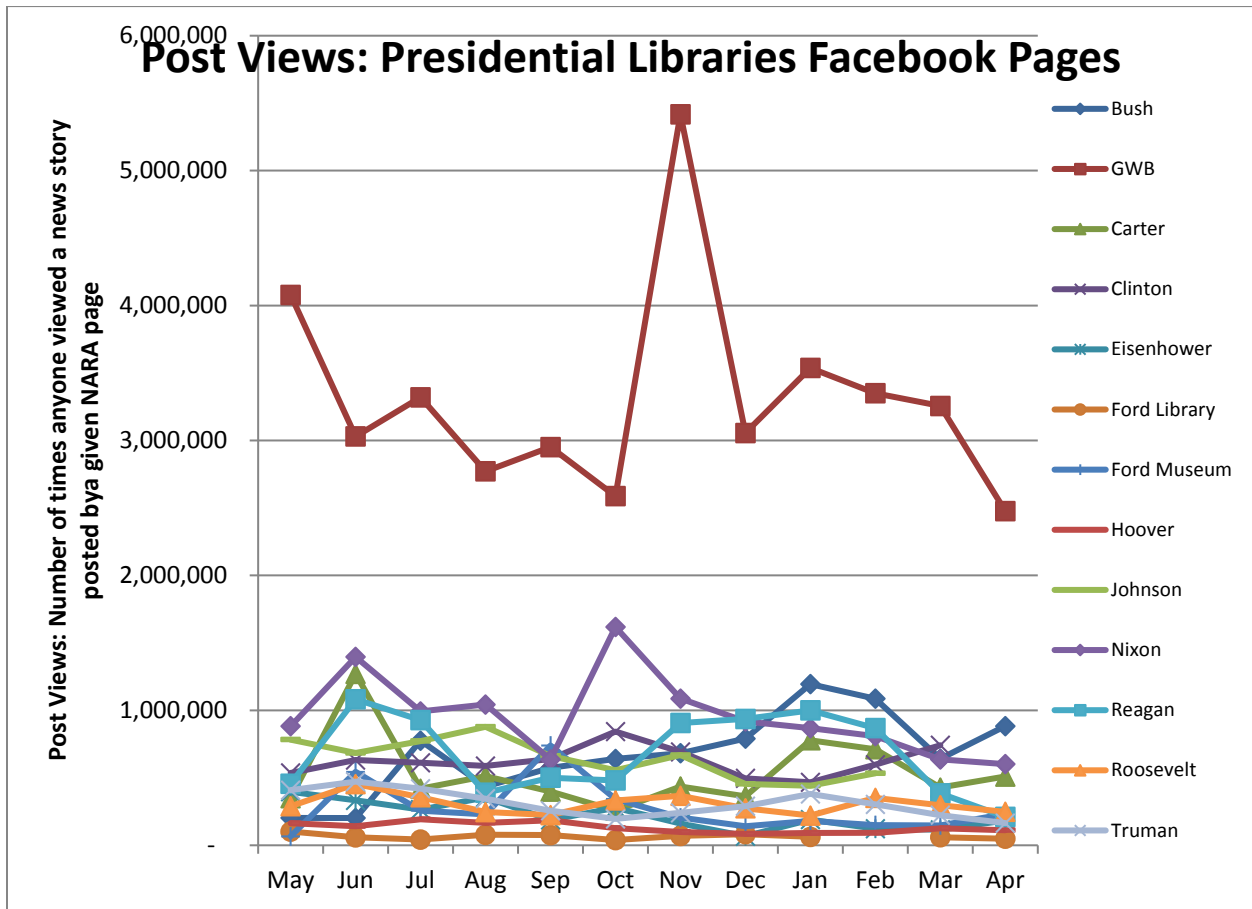

Social Media Tools: Detail View – Blogs (Archives.gov)

Blog Visits (Source: Appendix II.A)

Blog Pageviews (Source: Appendix II.B)

Top 5 Most Viewed Blog Posts in April 2017

Blog	Pageviews	Post Title
The Unwritten Record	2,350	Accessing World War I Photos in the Digital Age
The Unwritten Record	2,011	How to Research: Photographs Relating to World War II Army Units
The Unwritten Record	1,657	The Women of World War I in Photographs
Pieces of History	1,410	Prohibition and the Rise of the American Gangster
Pieces of History	945	Failure of the Equal Rights Amendment: The Feminist Fight of the 1970s

Social Media Tools: Detail View – Tumblr

Tumblr Visits

Followers on Tumblr (Source: Appendix IV)

Social Media Tools: Detail View – Facebook
Post Views on Regional Pages (Source: Appendix IV.A)

Post Views on Presidential Library Pages (Source: Appendix IV.A)

Post Views on Agency-Wide Pages (Source: Appendix IV.A)

Monthly Active Users of Regional Pages (Source: Appendix IV.B)

Monthly Active Users of Presidential Library Pages (Source: Appendix IV.B)

Monthly Active Users of Agency-Wide Pages (Source: Appendix IV.B)

Social Media Tools: Detail View – Flickr

Views on Photostreams (Per Month)

Photos Uploaded (Per Month)

Social Media Tools: Detail View – Foursquare

Social Media Tools: Detail View – Instagram

Followers on National Archives Instagram Accounts (Cumulative)