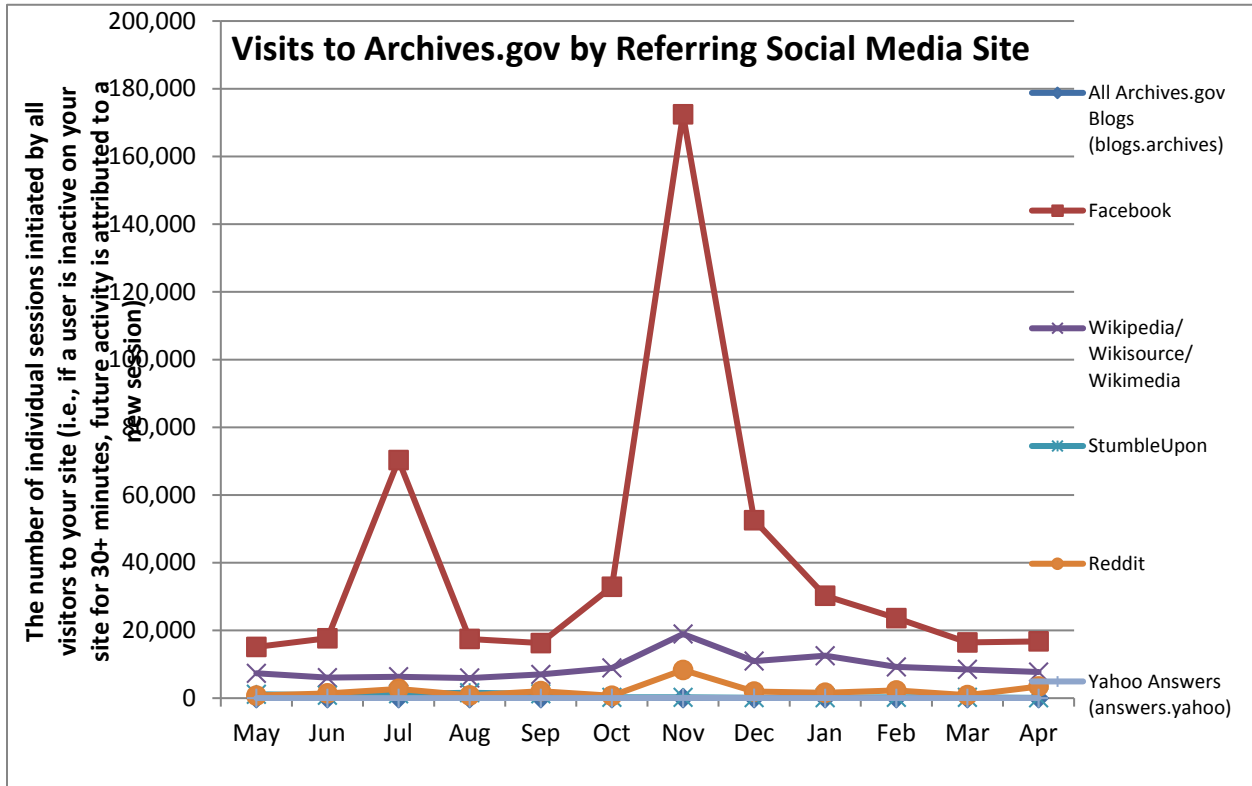

Number of Archives.gov Visits Referred by Social Media Sites (Per Month)

New External Social Media Projects: April Projects

	Qzzr	Facebook	Giphy	Twitter	Pinterest	Tumblr	Blog	YouTube	Instagram
May	1								
June					1	1			2
July									
August									
September			1						
October				1		1			1
November									
December									
January									
February									1
March									
April									1