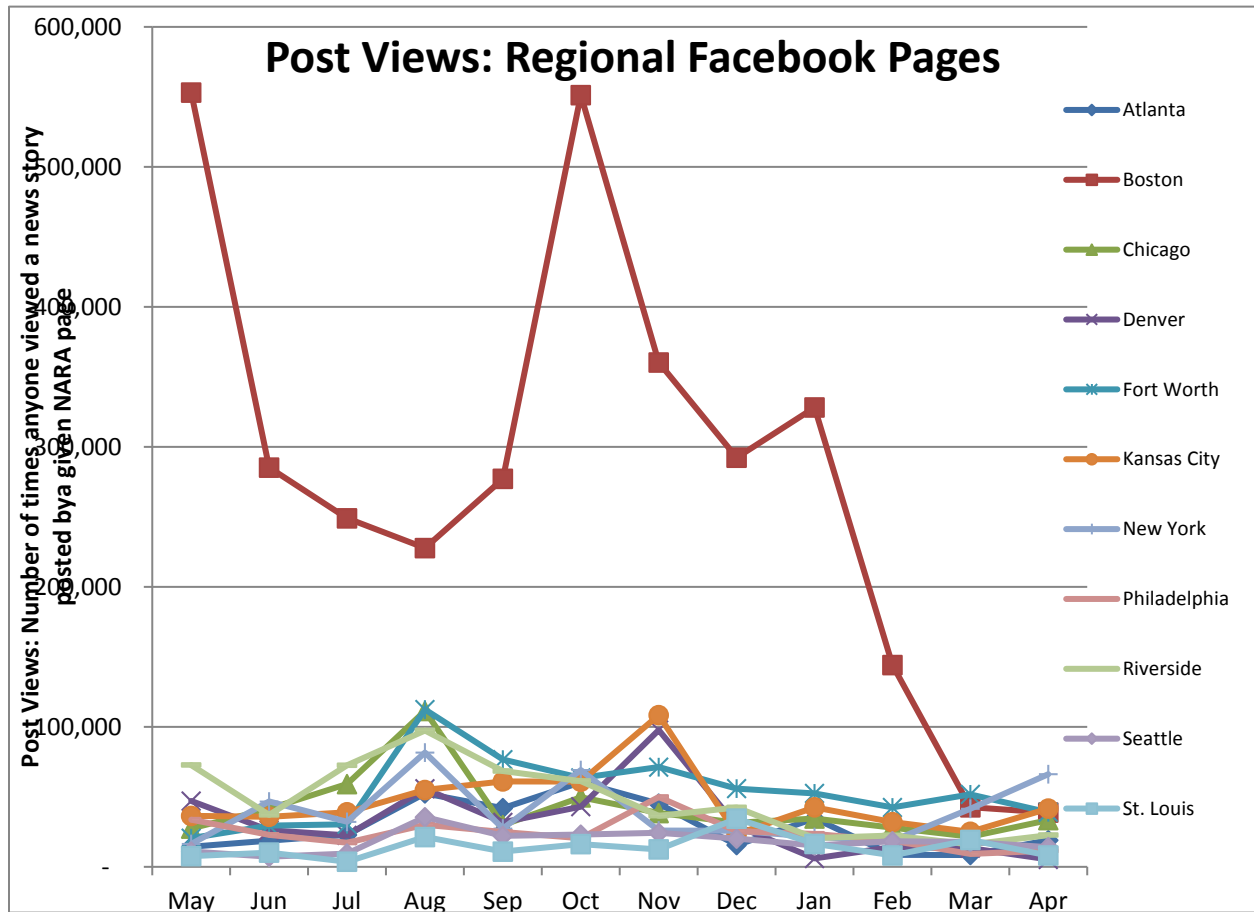

Social Media Tools: Detail View – Blogs (Archives.gov)

Blog Visits (Source: Appendix II.A)

Blog Pageviews (Source: Appendix II.B)

Top 5 Most Viewed Blog Posts in April 2017

Blog	Pageviews	Post Title
The Unwritten Record	2,350	Accessing World War I Photos in the Digital Age
The Unwritten Record	2,011	How to Research: Photographs Relating to World War II Army Units
The Unwritten Record	1,657	The Women of World War I in Photographs
Pieces of History	1,410	Prohibition and the Rise of the American Gangster
Pieces of History	945	Failure of the Equal Rights Amendment: The Feminist Fight of the 1970s

Social Media Tools: Detail View – Tumblr

Tumblr Visits

Followers on Tumblr (Source: Appendix IV)

Social Media Tools: Detail View – Facebook
Post Views on Regional Pages (Source: Appendix IV.A)

Post Views on Presidential Library Pages (Source: Appendix IV.A)

Post Views on Agency-Wide Pages (Source: Appendix IV.A)

Monthly Active Users of Regional Pages (Source: Appendix IV.B)

Monthly Active Users of Presidential Library Pages (Source: Appendix IV.B)

Monthly Active Users of Agency-Wide Pages (Source: Appendix IV.B)

Social Media Tools: Detail View – Flickr

Views on Photostreams (Per Month)

Photos Uploaded (Per Month)

Social Media Tools: Detail View – Foursquare

Social Media Tools: Detail View – Instagram

Followers on National Archives Instagram Accounts (Cumulative)