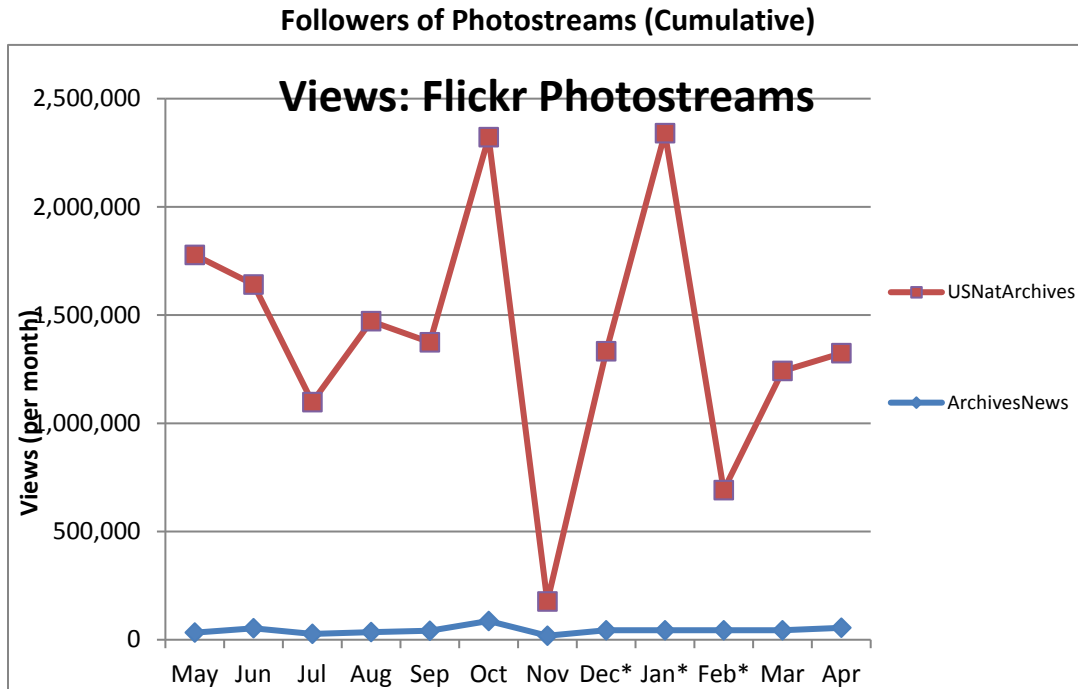

Social Media Tools: Detail View – Blogs (Archives.gov)

Blog Visits (Source: Appendix II.A)

Blog Pageviews (Source: Appendix II.B)

Top 5 Most Viewed Blog Posts in April 2017

Blog	Pageviews	Post Title
The Unwritten Record	2,350	Accessing World War I Photos in the Digital Age
The Unwritten Record	2,011	How to Research: Photographs Relating to World War II Army Units
The Unwritten Record	1,657	The Women of World War I in Photographs
Pieces of History	1,410	Prohibition and the Rise of the American Gangster
Pieces of History	945	Failure of the Equal Rights Amendment: The Feminist Fight of the 1970s

Social Media Tools: Detail View – Tumblr

Tumblr Visits

Followers on Tumblr (Source: Appendix IV)

Social Media Tools: Detail View – Facebook
Post Views on Regional Pages (Source: Appendix IV.A)

Post Views on Presidential Library Pages (Source: Appendix IV.A)

Post Views on Agency-Wide Pages (Source: Appendix IV.A)

Monthly Active Users of Regional Pages (Source: Appendix IV.B)

Monthly Active Users of Presidential Library Pages (Source: Appendix IV.B)

Monthly Active Users of Agency-Wide Pages (Source: Appendix IV.B)

Social Media Tools: Detail View – Flickr

Views on Photostreams (Per Month)

Photos Uploaded (Per Month)

Social Media Tools: Detail View – Foursquare

Social Media Tools: Detail View – Instagram

Followers on National Archives Instagram Accounts (Cumulative)