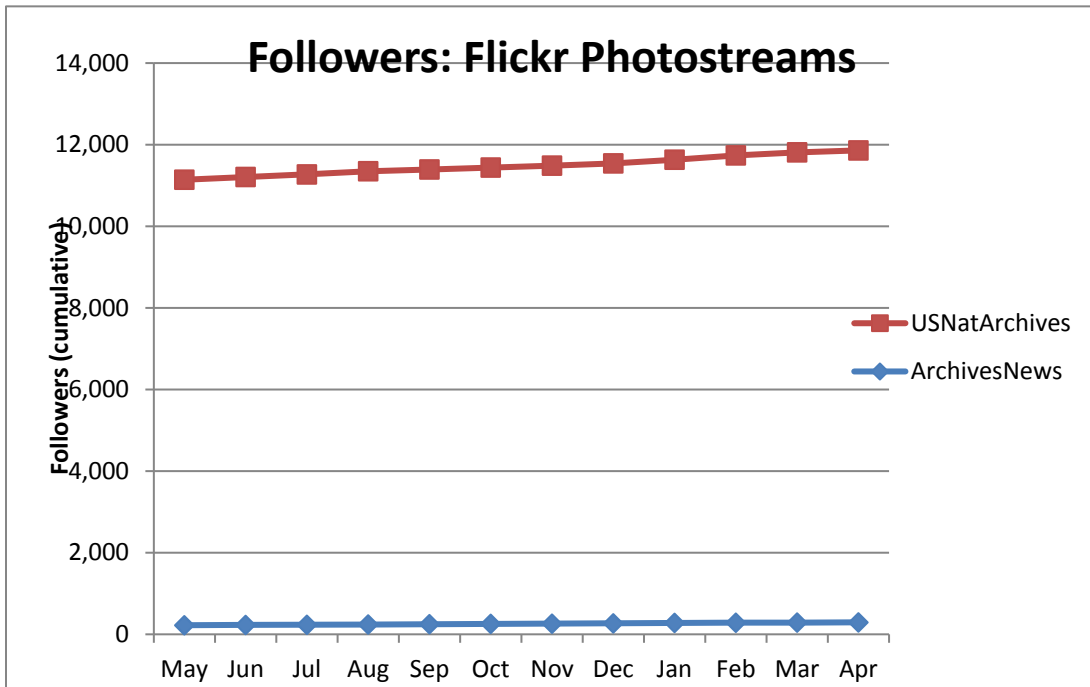

Social Media Tools: Detail View – Blogs (Archives.gov)

Blog Visits (Source: Appendix II.A)

Blog Pageviews (Source: Appendix II.B)

Top 5 Most Viewed Blog Posts in April 2017

Blog	Pageviews	Post Title
The Unwritten Record	2,350	Accessing World War I Photos in the Digital Age
The Unwritten Record	2,011	How to Research: Photographs Relating to World War II Army Units
The Unwritten Record	1,657	The Women of World War I in Photographs
Pieces of History	1,410	Prohibition and the Rise of the American Gangster
Pieces of History	945	Failure of the Equal Rights Amendment: The Feminist Fight of the 1970s

Social Media Tools: Detail View – Tumblr

Tumblr Visits

Followers on Tumblr (Source: Appendix IV)

Social Media Tools: Detail View – Facebook
Post Views on Regional Pages (Source: Appendix IV.A)

Post Views on Presidential Library Pages (Source: Appendix IV.A)

Post Views on Agency-Wide Pages (Source: Appendix IV.A)

Monthly Active Users of Regional Pages (Source: Appendix IV.B)

Monthly Active Users of Presidential Library Pages (Source: Appendix IV.B)

Monthly Active Users of Agency-Wide Pages (Source: Appendix IV.B)

Social Media Tools: Detail View – Flickr

Views on Photostreams (Per Month)

Photos Uploaded (Per Month)

Social Media Tools: Detail View – Foursquare

Social Media Tools: Detail View – Instagram

Followers on National Archives Instagram Accounts (Cumulative)