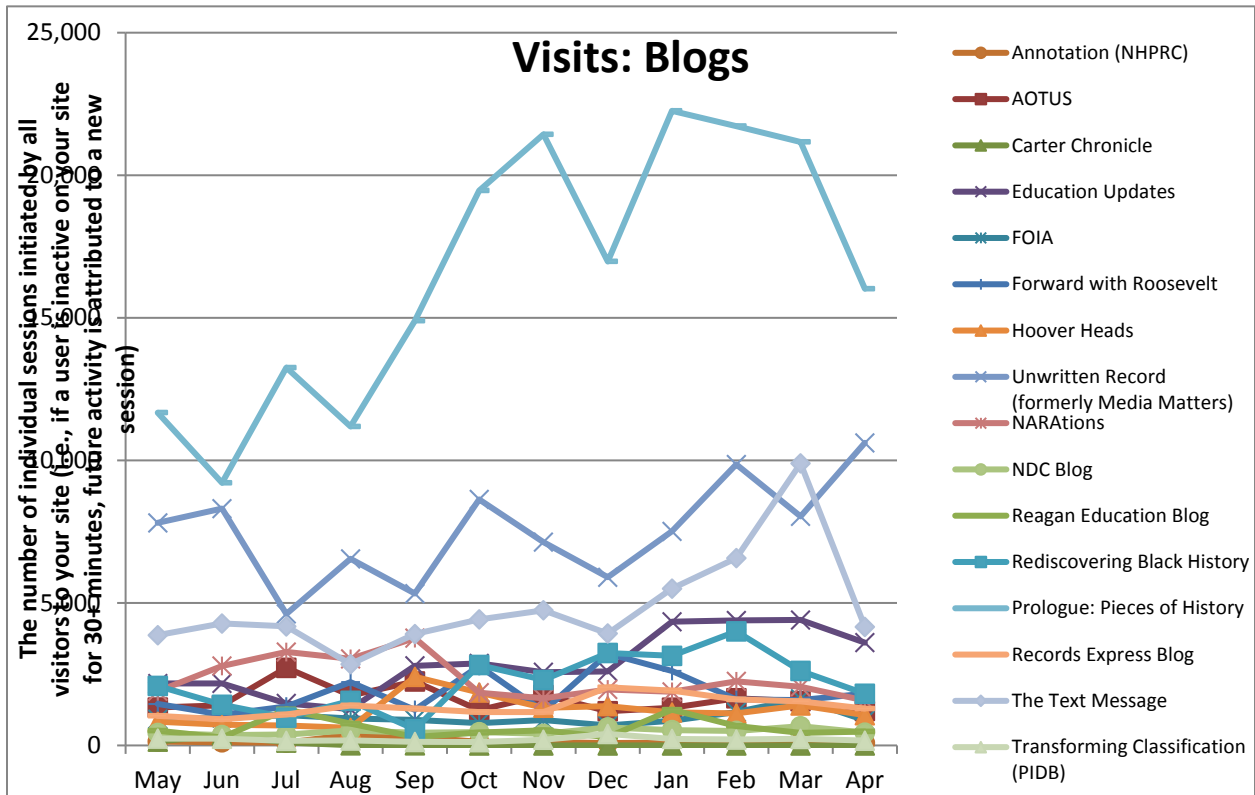

Views: on External Social Media Projects (Per Month)

Number of Archives.gov Visits Referred by Social Media Sites (Per Month)

New External Social Media Projects: April Projects

	Qzzr	Facebook	Giphy	Twitter	Pinterest	Tumblr	Blog	YouTube	Instagram
May	1								
June					1	1			2
July									
August									
September			1						
October				1		1			1
November									
December									
January									
February									1
March									
April									1

Social Media Tools: Detail View – Blogs (Archives.gov)

Blog Visits (Source: Appendix II.A)

Blog Pageviews (Source: Appendix II.B)

Top 5 Most Viewed Blog Posts in April 2017

Blog	Pageviews	Post Title
The Unwritten Record	2,350	Accessing World War I Photos in the Digital Age
The Unwritten Record	2,011	How to Research: Photographs Relating to World War II Army Units
The Unwritten Record	1,657	The Women of World War I in Photographs
Pieces of History	1,410	Prohibition and the Rise of the American Gangster
Pieces of History	945	Failure of the Equal Rights Amendment: The Feminist Fight of the 1970s

Social Media Tools: Detail View – Tumblr

Tumblr Visits

Followers on Tumblr (Source: Appendix IV)

Social Media Tools: Detail View – Facebook
Post Views on Regional Pages (Source: Appendix IV.A)

Post Views on Presidential Library Pages (Source: Appendix IV.A)

APPENDIX X: **HistoryPin** Channel Views (Cumulative)

	May	June	July	Aug	Sept	Oct	Nov	Dec	Jan	Feb	Mar	Apr
Channel Views	27,160	27,345	27,455	28,112	28,308	28,504	28,777	28,916	29,156	38,941	57,973	84,528