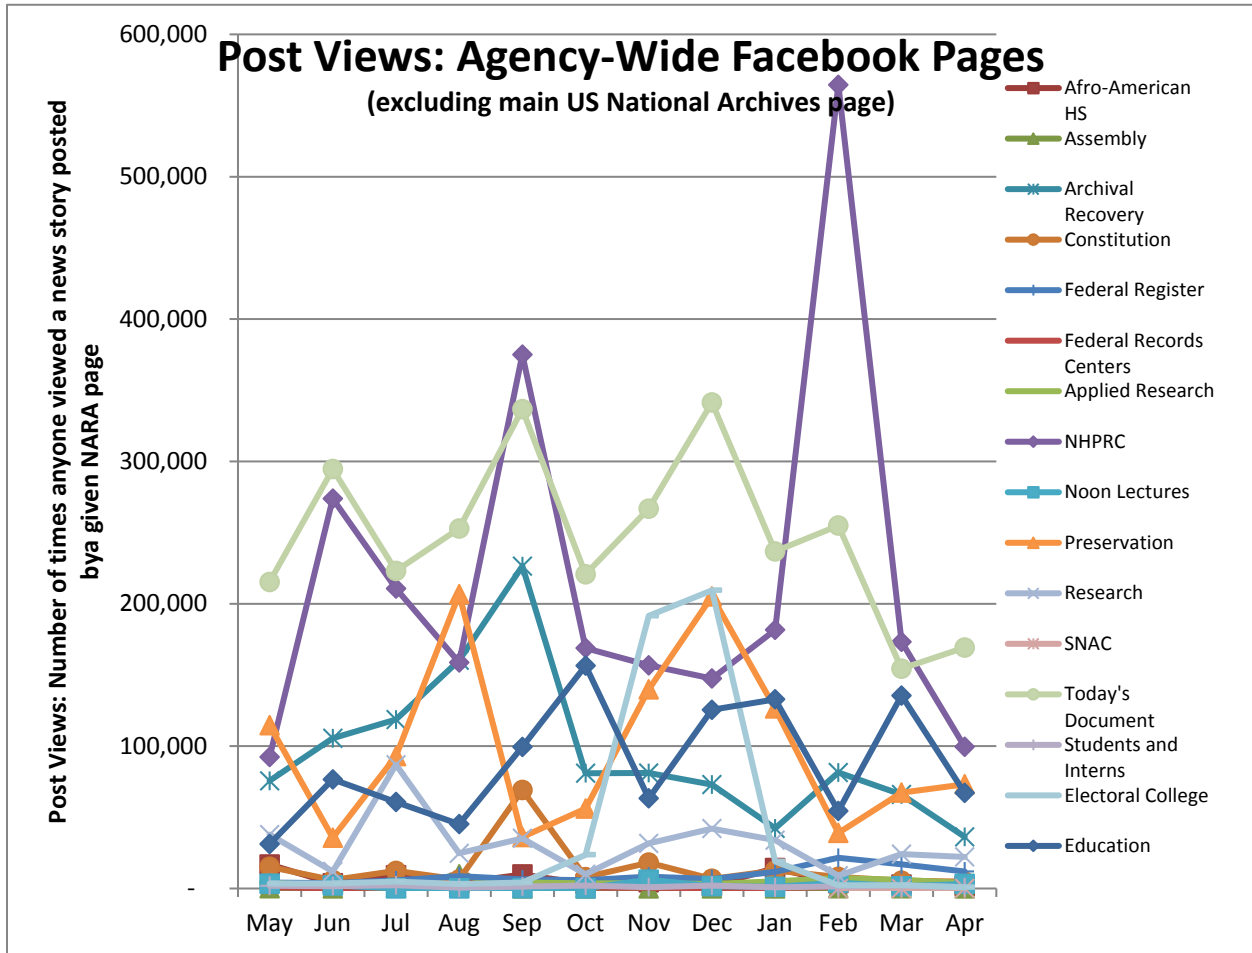

Social Media Tools: Detail View – Blogs (Archives.gov)

Blog Visits (Source: Appendix II.A)

Blog Pageviews (Source: Appendix II.B)

Top 5 Most Viewed Blog Posts in April 2017

Blog	Pageviews	Post Title
The Unwritten Record	2,350	Accessing World War I Photos in the Digital Age
The Unwritten Record	2,011	How to Research: Photographs Relating to World War II Army Units
The Unwritten Record	1,657	The Women of World War I in Photographs
Pieces of History	1,410	Prohibition and the Rise of the American Gangster
Pieces of History	945	Failure of the Equal Rights Amendment: The Feminist Fight of the 1970s

Social Media Tools: Detail View – Tumblr

Tumblr Visits

Followers on Tumblr (Source: Appendix IV)

Social Media Tools: Detail View – Facebook
Post Views on Regional Pages (Source: Appendix IV.A)

Post Views on Presidential Library Pages (Source: Appendix IV.A)

Post Views on Agency-Wide Pages (Source: Appendix IV.A)

Monthly Active Users of Regional Pages (Source: Appendix IV.B)

Monthly Active Users of Presidential Library Pages (Source: Appendix IV.B)

Monthly Active Users of Agency-Wide Pages (Source: Appendix IV.B)

Social Media Tools: Detail View – Flickr

Views on Photostreams (Per Month)

Photos Uploaded (Per Month)

Social Media Tools: Detail View – Foursquare

Social Media Tools: Detail View – Instagram

Followers on National Archives Instagram Accounts (Cumulative)