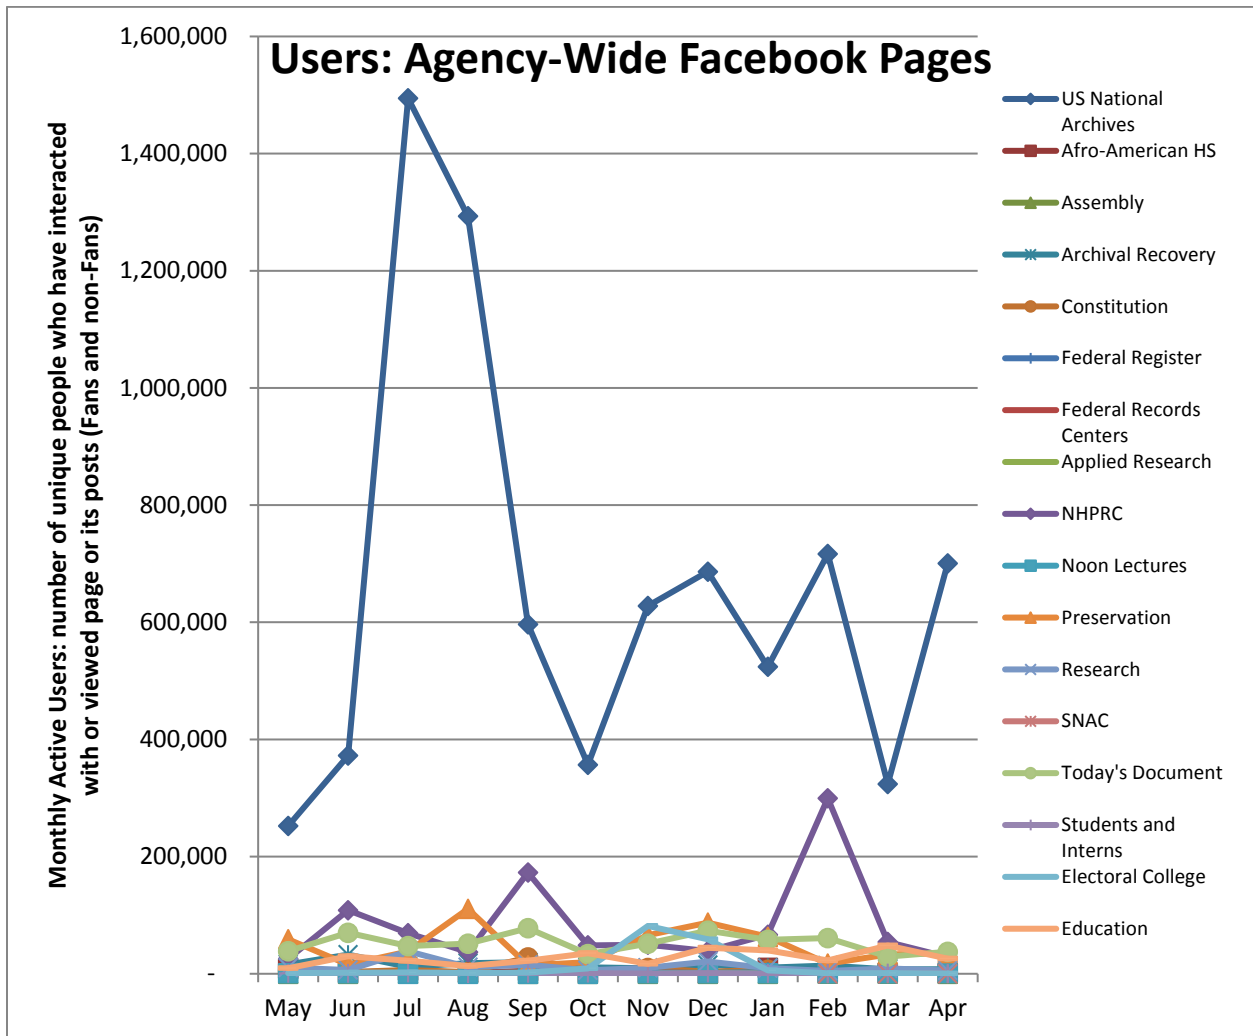

Social Media Tools: Detail View – Blogs (Archives.gov)

Blog Visits (Source: Appendix II.A)

Blog Pageviews (Source: Appendix II.B)

Top 5 Most Viewed Blog Posts in April 2017

Blog	Pageviews	Post Title
The Unwritten Record	2,350	Accessing World War I Photos in the Digital Age
The Unwritten Record	2,011	How to Research: Photographs Relating to World War II Army Units
The Unwritten Record	1,657	The Women of World War I in Photographs
Pieces of History	1,410	Prohibition and the Rise of the American Gangster
Pieces of History	945	Failure of the Equal Rights Amendment: The Feminist Fight of the 1970s

Social Media Tools: Detail View – Tumblr

Tumblr Visits

Followers on Tumblr (Source: Appendix IV)

Social Media Tools: Detail View – Facebook
Post Views on Regional Pages (Source: Appendix IV.A)

Post Views on Presidential Library Pages (Source: Appendix IV.A)

Post Views on Agency-Wide Pages (Source: Appendix IV.A)

Monthly Active Users of Regional Pages (Source: Appendix IV.B)

Monthly Active Users of Presidential Library Pages (Source: Appendix IV.B)

Monthly Active Users of Agency-Wide Pages (Source: Appendix IV.B)

Social Media Tools: Detail View – Flickr

Views on Photostreams (Per Month)

Photos Uploaded (Per Month)

Social Media Tools: Detail View – Foursquare

Social Media Tools: Detail View – Instagram

Followers on National Archives Instagram Accounts (Cumulative)