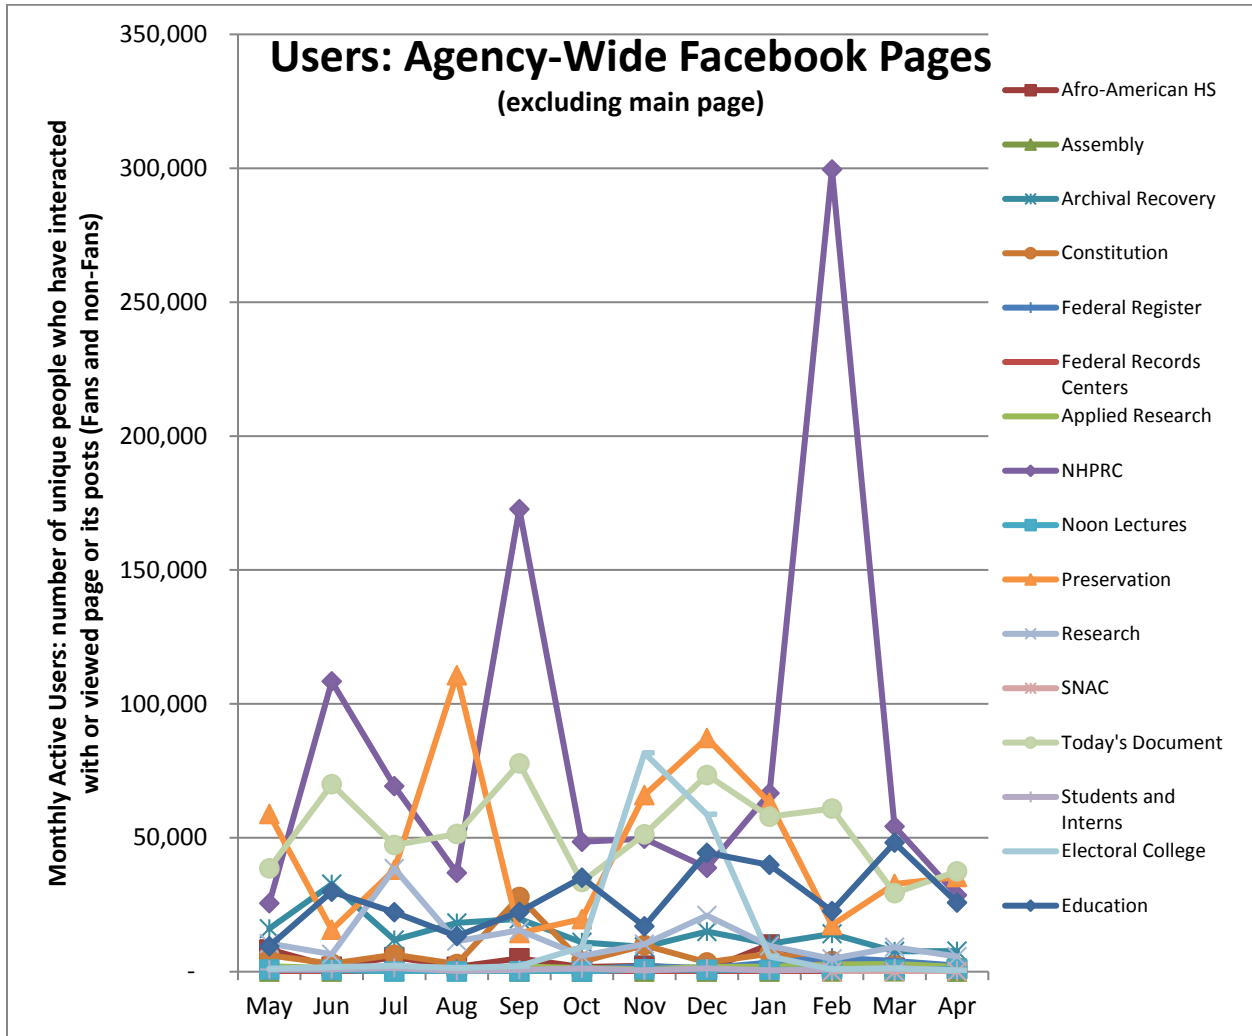

Social Media Tools: Detail View – Blogs (Archives.gov)

Blog Visits (Source: Appendix II.A)

Blog Pageviews (Source: Appendix II.B)

Top 5 Most Viewed Blog Posts in April 2017

Blog	Pageviews	Post Title
The Unwritten Record	2,350	Accessing World War I Photos in the Digital Age
The Unwritten Record	2,011	How to Research: Photographs Relating to World War II Army Units
The Unwritten Record	1,657	The Women of World War I in Photographs
Pieces of History	1,410	Prohibition and the Rise of the American Gangster
Pieces of History	945	Failure of the Equal Rights Amendment: The Feminist Fight of the 1970s

Social Media Tools: Detail View – Tumblr

Tumblr Visits

Followers on Tumblr (Source: Appendix IV)

Social Media Tools: Detail View – Facebook
Post Views on Regional Pages (Source: Appendix IV.A)

Post Views on Presidential Library Pages (Source: Appendix IV.A)

Post Views on Agency-Wide Pages (Source: Appendix IV.A)

Monthly Active Users of Regional Pages (Source: Appendix IV.B)

Monthly Active Users of Presidential Library Pages (Source: Appendix IV.B)

Monthly Active Users of Agency-Wide Pages (Source: Appendix IV.B)

Social Media Tools: Detail View – Flickr

Views on Photostreams (Per Month)

Photos Uploaded (Per Month)

Social Media Tools: Detail View – Foursquare

Social Media Tools: Detail View – Instagram

Followers on National Archives Instagram Accounts (Cumulative)