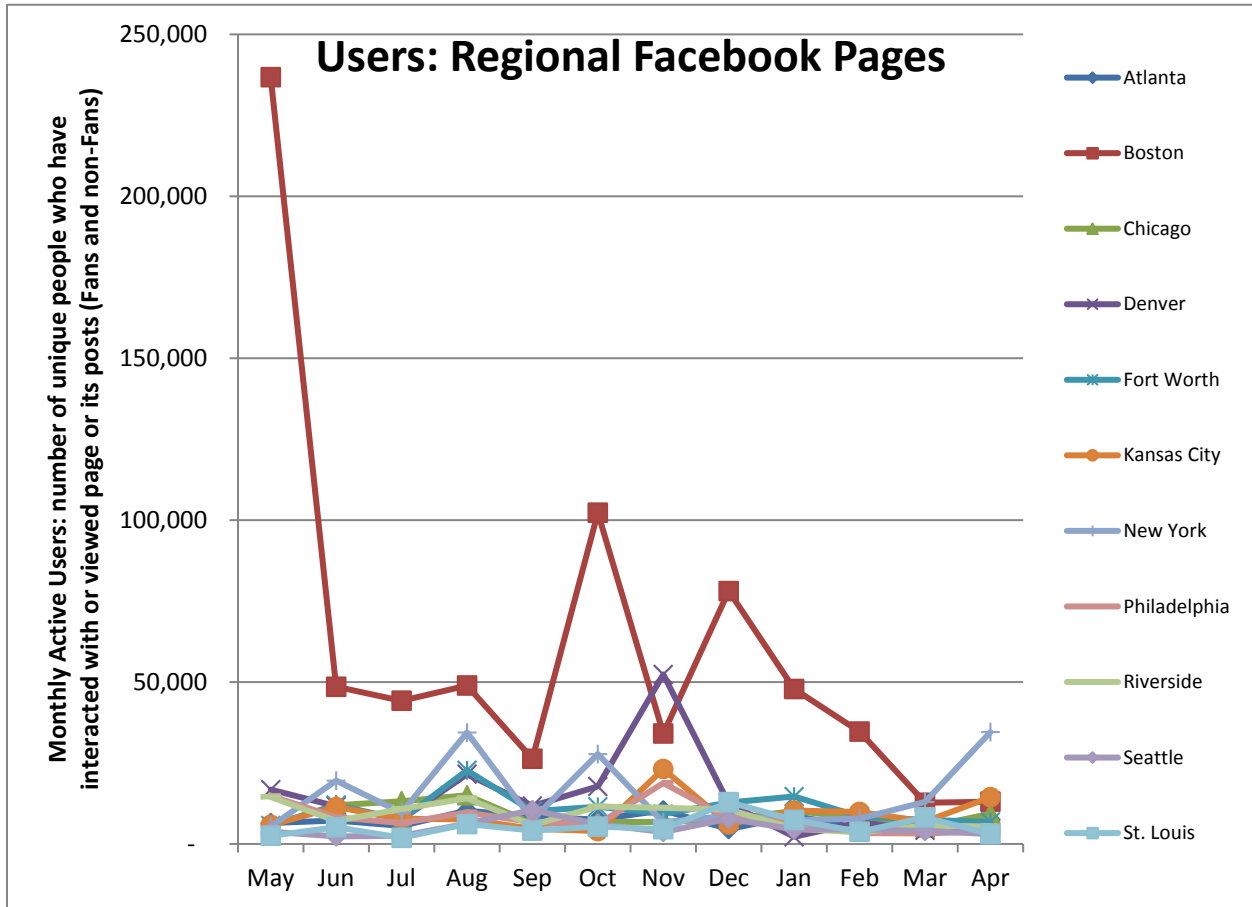

Social Media Tools: Detail View – Blogs (Archives.gov)

Blog Visits (Source: Appendix II.A)

Blog Pageviews (Source: Appendix II.B)

Top 5 Most Viewed Blog Posts in April 2017

Blog	Pageviews	Post Title
The Unwritten Record	2,350	Accessing World War I Photos in the Digital Age
The Unwritten Record	2,011	How to Research: Photographs Relating to World War II Army Units
The Unwritten Record	1,657	The Women of World War I in Photographs
Pieces of History	1,410	Prohibition and the Rise of the American Gangster
Pieces of History	945	Failure of the Equal Rights Amendment: The Feminist Fight of the 1970s

Social Media Tools: Detail View – Tumblr

Tumblr Visits

Followers on Tumblr (Source: Appendix IV)

Social Media Tools: Detail View – Facebook
Post Views on Regional Pages (Source: Appendix IV.A)

Post Views on Presidential Library Pages (Source: Appendix IV.A)

Post Views on Agency-Wide Pages (Source: Appendix IV.A)

Monthly Active Users of Regional Pages (Source: Appendix IV.B)

Monthly Active Users of Presidential Library Pages (Source: Appendix IV.B)

Monthly Active Users of Agency-Wide Pages (Source: Appendix IV.B)