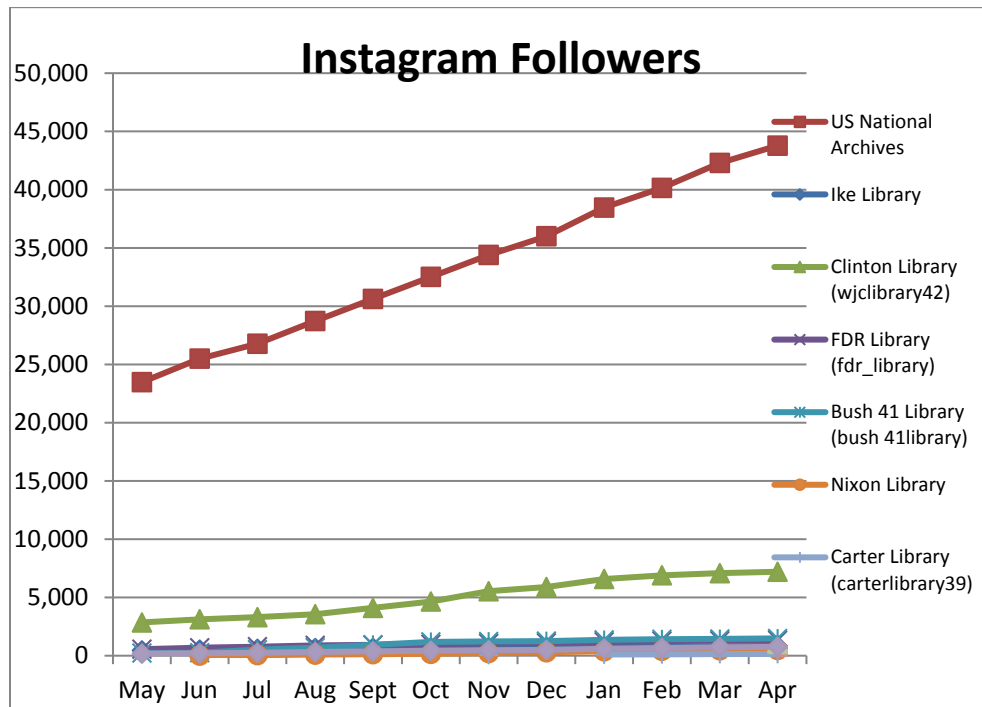

Post Views on Agency-Wide Pages (Source: Appendix IV.A)

Monthly Active Users of Regional Pages (Source: Appendix IV.B)

Monthly Active Users of Presidential Library Pages (Source: Appendix IV.B)

Monthly Active Users of Agency-Wide Pages (Source: Appendix IV.B)

Social Media Tools: Detail View – Flickr

Views on Photostreams (Per Month)

Photos Uploaded (Per Month)

Social Media Tools: Detail View – Foursquare

Social Media Tools: Detail View – Instagram

Followers on National Archives Instagram Accounts (Cumulative)

Social Media Tools: Detail View – YouTube

Views on US National Archives Channel (Per Month)

Videos Uploaded to US National Archives Channel (Per Month)

Top 5 Most Viewed Videos for April 2017 on US National Archives Channel

Video Title	Views
Stories from the Great Depression	53,020
Curious Alice, 1971	14,169
The True Glory, 1945 (restored)	11,588
Know Your Enemy: Japan	7,117
D-Day to Germany, 1944	6,712

Social Media Tools: Detail View – Twitter