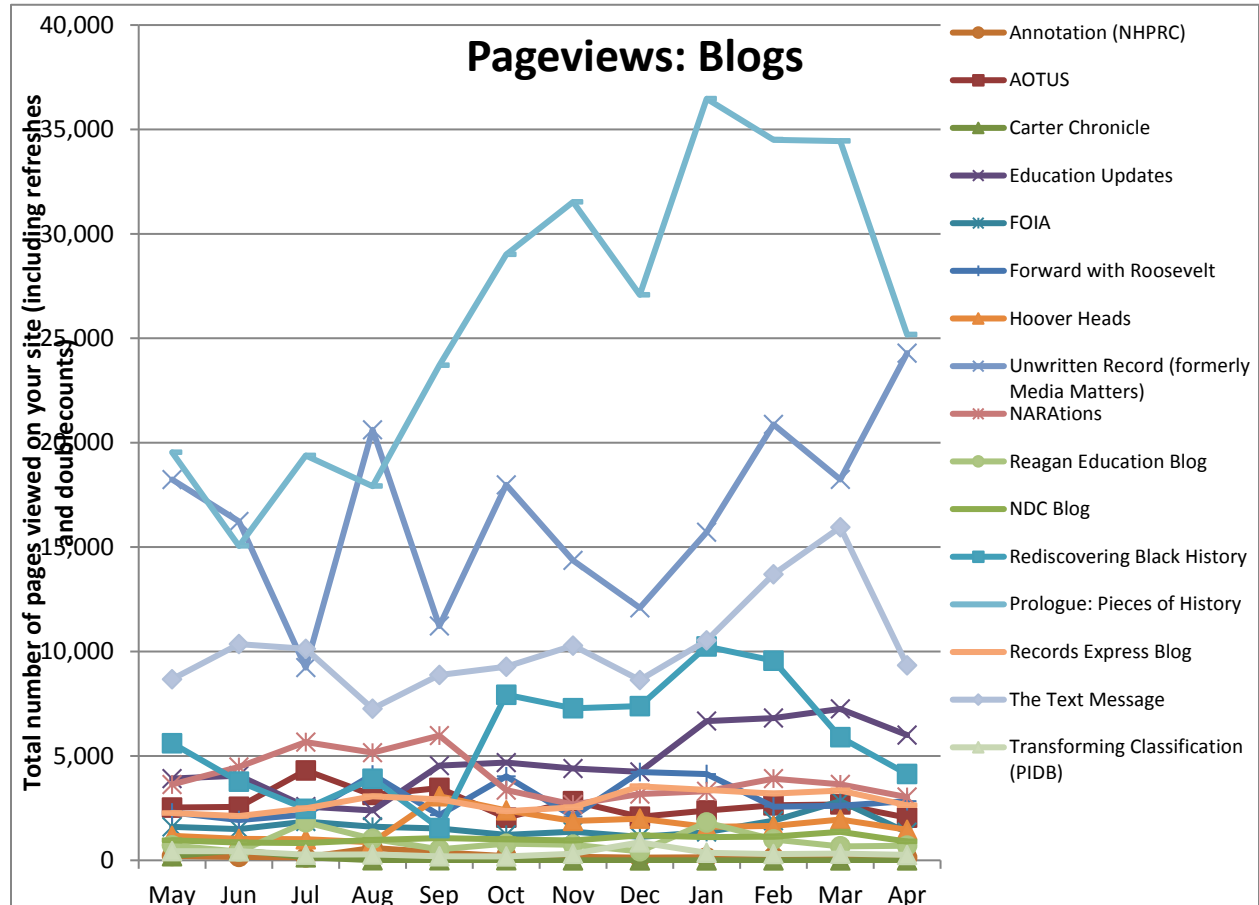

Views: on External Social Media Projects (Per Month)

Number of Archives.gov Visits Referred by Social Media Sites (Per Month)

New External Social Media Projects: April Projects

	Qzzr	Facebook	Giphy	Twitter	Pinterest	Tumblr	Blog	YouTube	Instagram
May	1								
June					1	1			2
July									
August									
September			1						
October				1		1			1
November									
December									
January									
February									1
March									
April									1

Social Media Tools: Detail View – Blogs (Archives.gov)

Blog Visits (Source: Appendix II.A)

Blog Pageviews (Source: Appendix II.B)

Top 5 Most Viewed Blog Posts in April 2017

Blog	Pageviews	Post Title
The Unwritten Record	2,350	Accessing World War I Photos in the Digital Age
The Unwritten Record	2,011	How to Research: Photographs Relating to World War II Army Units
The Unwritten Record	1,657	The Women of World War I in Photographs
Pieces of History	1,410	Prohibition and the Rise of the American Gangster
Pieces of History	945	Failure of the Equal Rights Amendment: The Feminist Fight of the 1970s