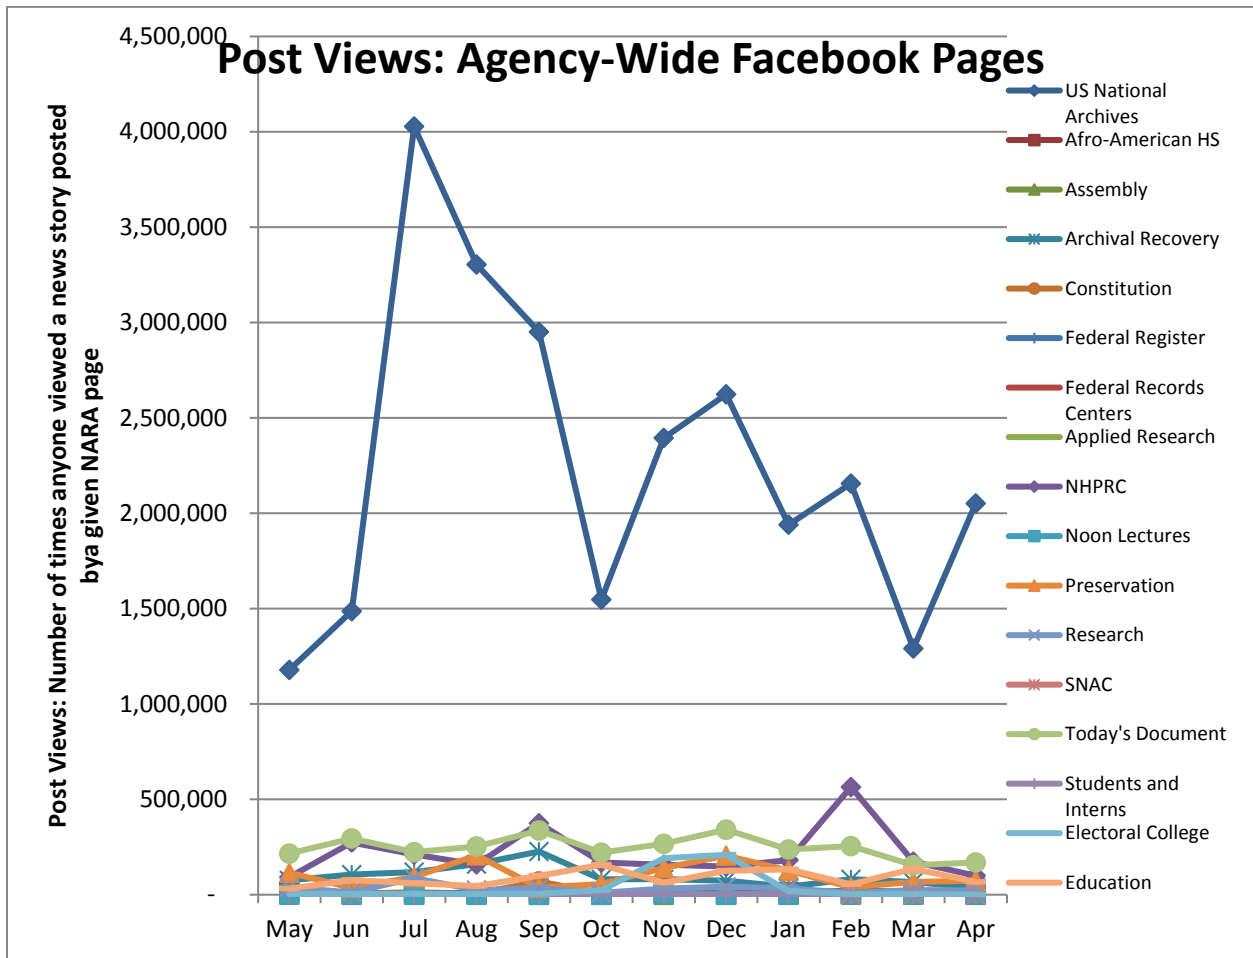

Social Media Tools: Detail View – Blogs (Archives.gov)

Blog Visits (Source: Appendix II.A)

Blog Pageviews (Source: Appendix II.B)

Top 5 Most Viewed Blog Posts in April 2017

Blog	Pageviews	Post Title
The Unwritten Record	2,350	Accessing World War I Photos in the Digital Age
The Unwritten Record	2,011	How to Research: Photographs Relating to World War II Army Units
The Unwritten Record	1,657	The Women of World War I in Photographs
Pieces of History	1,410	Prohibition and the Rise of the American Gangster
Pieces of History	945	Failure of the Equal Rights Amendment: The Feminist Fight of the 1970s

Social Media Tools: Detail View – Tumblr

Tumblr Visits

Followers on Tumblr (Source: Appendix IV)

Social Media Tools: Detail View – Facebook
Post Views on Regional Pages (Source: Appendix IV.A)

Post Views on Presidential Library Pages (Source: Appendix IV.A)

Post Views on Agency-Wide Pages (Source: Appendix IV.A)

Monthly Active Users of Regional Pages (Source: Appendix IV.B)

Monthly Active Users of Presidential Library Pages (Source: Appendix IV.B)

Monthly Active Users of Agency-Wide Pages (Source: Appendix IV.B)

APPENDIX X: **HistoryPin** Channel Views (Cumulative)

	May	June	July	Aug	Sept	Oct	Nov	Dec	Jan	Feb	Mar	Apr
Channel Views	27,160	27,345	27,455	28,112	28,308	28,504	28,777	28,916	29,156	38,941	57,973	84,528