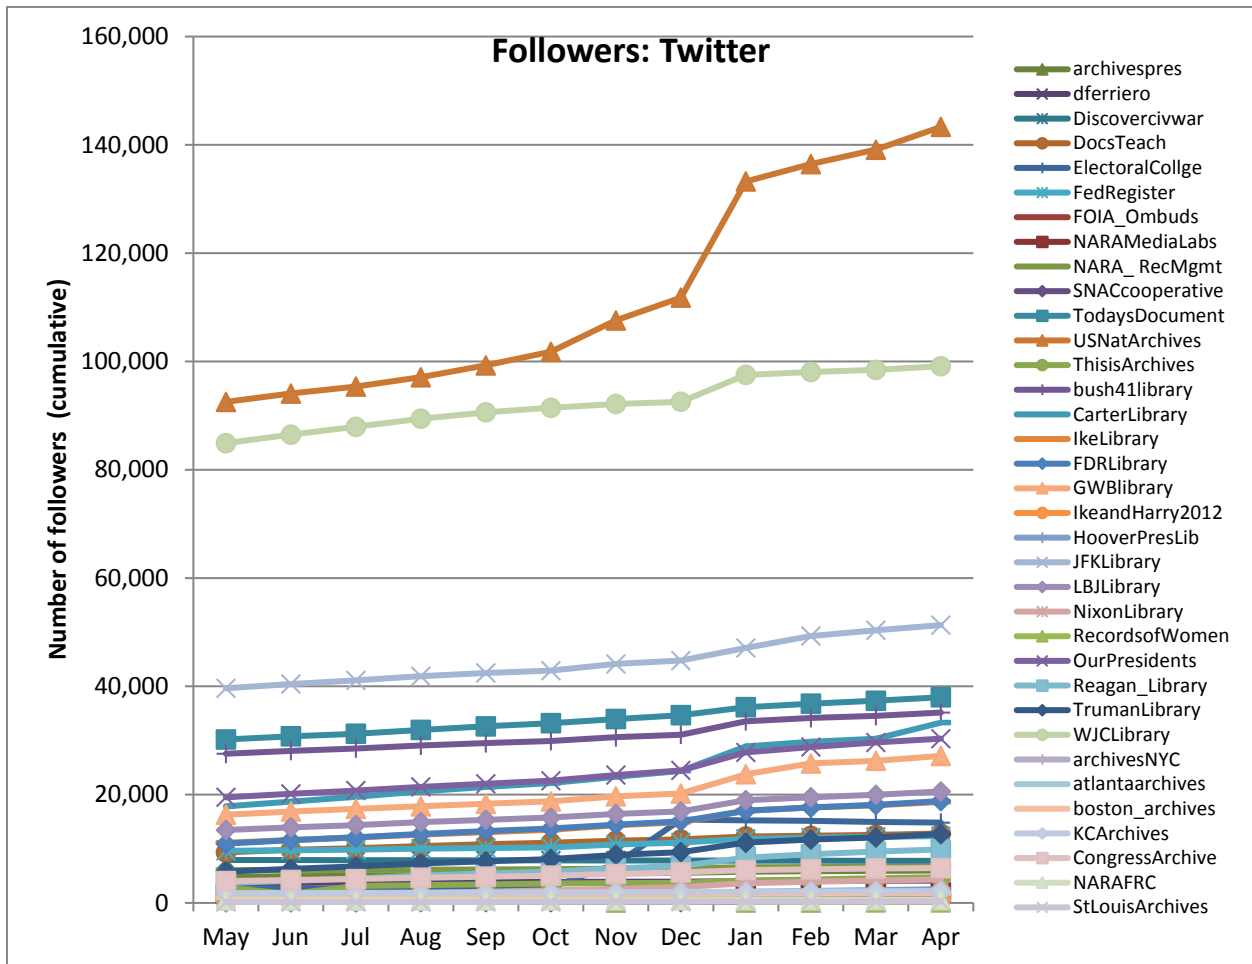

Social Media Tools: Detail View – Twitter

Followers on U.S. National Archives Twitter Feeds (Source: Appendix V)