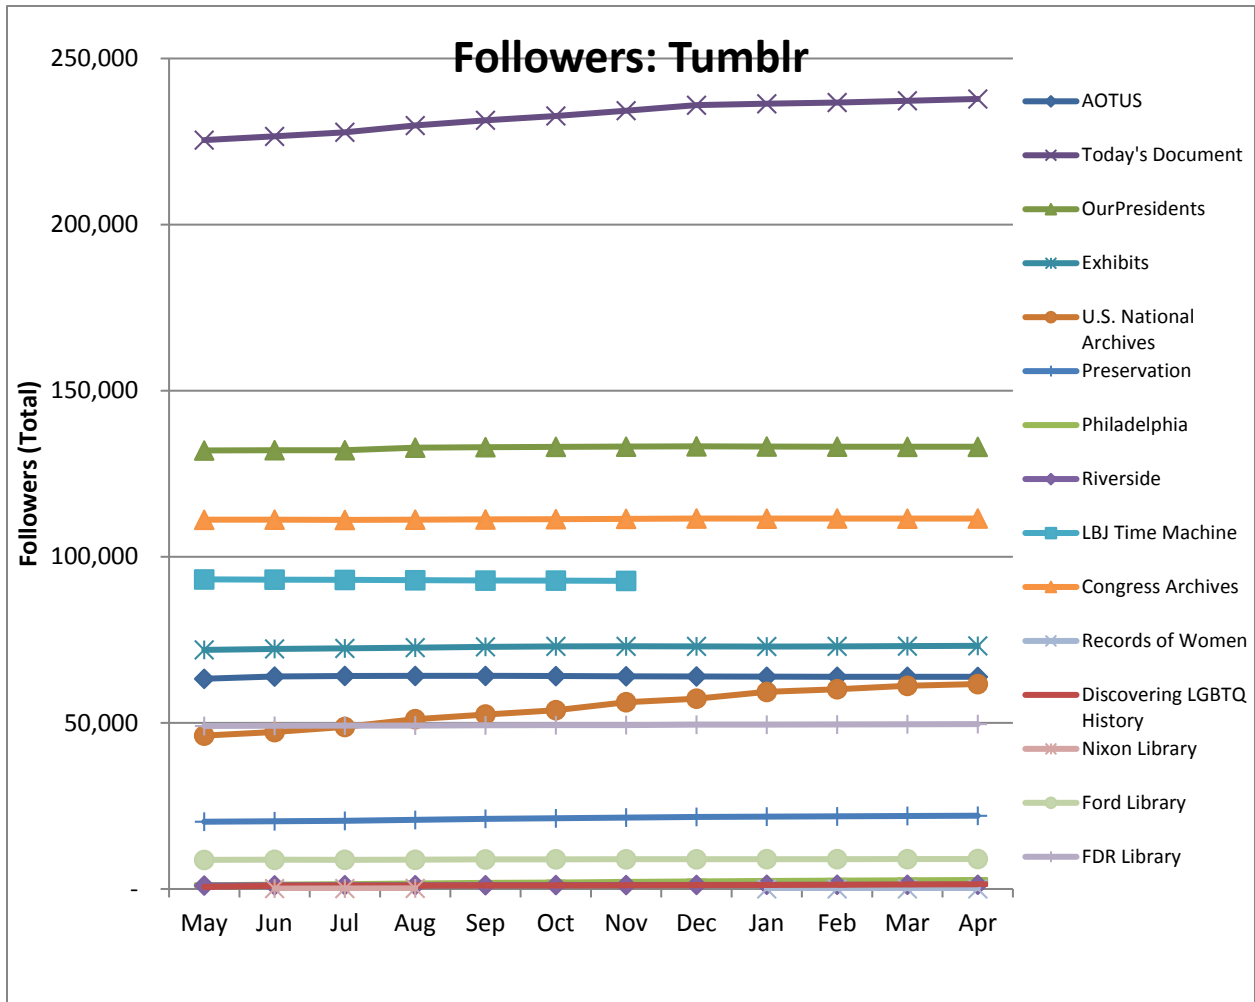

Views: on External Social Media Projects (Per Month)

Number of Archives.gov Visits Referred by Social Media Sites (Per Month)

New External Social Media Projects: April Projects

	Qzzr	Facebook	Giphy	Twitter	Pinterest	Tumblr	Blog	YouTube	Instagram
May	1								
June					1	1			2
July									
August									
September			1						
October				1		1			1
November									
December									
January									
February									1
March									
April									1

Social Media Tools: Detail View – Blogs (Archives.gov)

Blog Visits (Source: Appendix II.A)

Blog Pageviews (Source: Appendix II.B)

Top 5 Most Viewed Blog Posts in April 2017

Blog	Pageviews	Post Title
The Unwritten Record	2,350	Accessing World War I Photos in the Digital Age
The Unwritten Record	2,011	How to Research: Photographs Relating to World War II Army Units
The Unwritten Record	1,657	The Women of World War I in Photographs
Pieces of History	1,410	Prohibition and the Rise of the American Gangster
Pieces of History	945	Failure of the Equal Rights Amendment: The Feminist Fight of the 1970s

Social Media Tools: Detail View – Tumblr

Tumblr Visits

Followers on Tumblr (Source: Appendix IV)

Social Media Tools: Detail View – Facebook
Post Views on Regional Pages (Source: Appendix IV.A)

Post Views on Presidential Library Pages (Source: Appendix IV.A)

Post Views on Agency-Wide Pages (Source: Appendix IV.A)

Monthly Active Users of Regional Pages (Source: Appendix IV.B)

Monthly Active Users of Presidential Library Pages (Source: Appendix IV.B)

Monthly Active Users of Agency-Wide Pages (Source: Appendix IV.B)