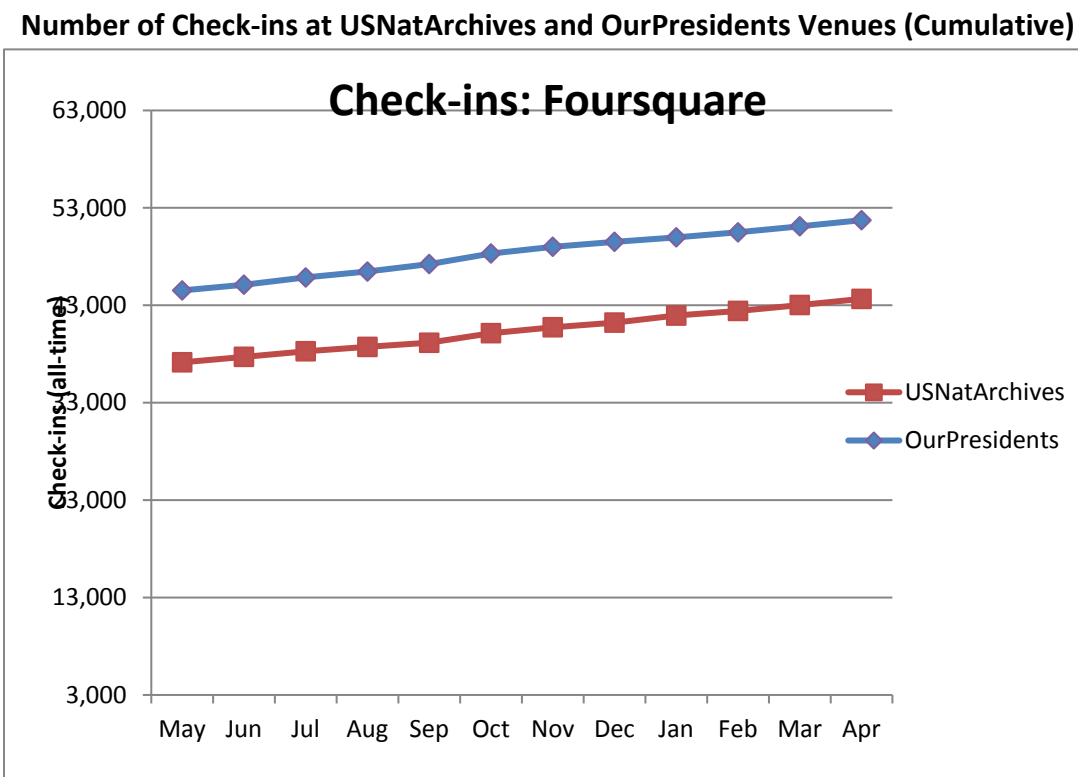

Social Media Tools: Detail View – Flickr

Views on Photostreams (Per Month)

Photos Uploaded (Per Month)

Social Media Tools: Detail View – Foursquare

Social Media Tools: Detail View – Instagram

Followers on National Archives Instagram Accounts (Cumulative)