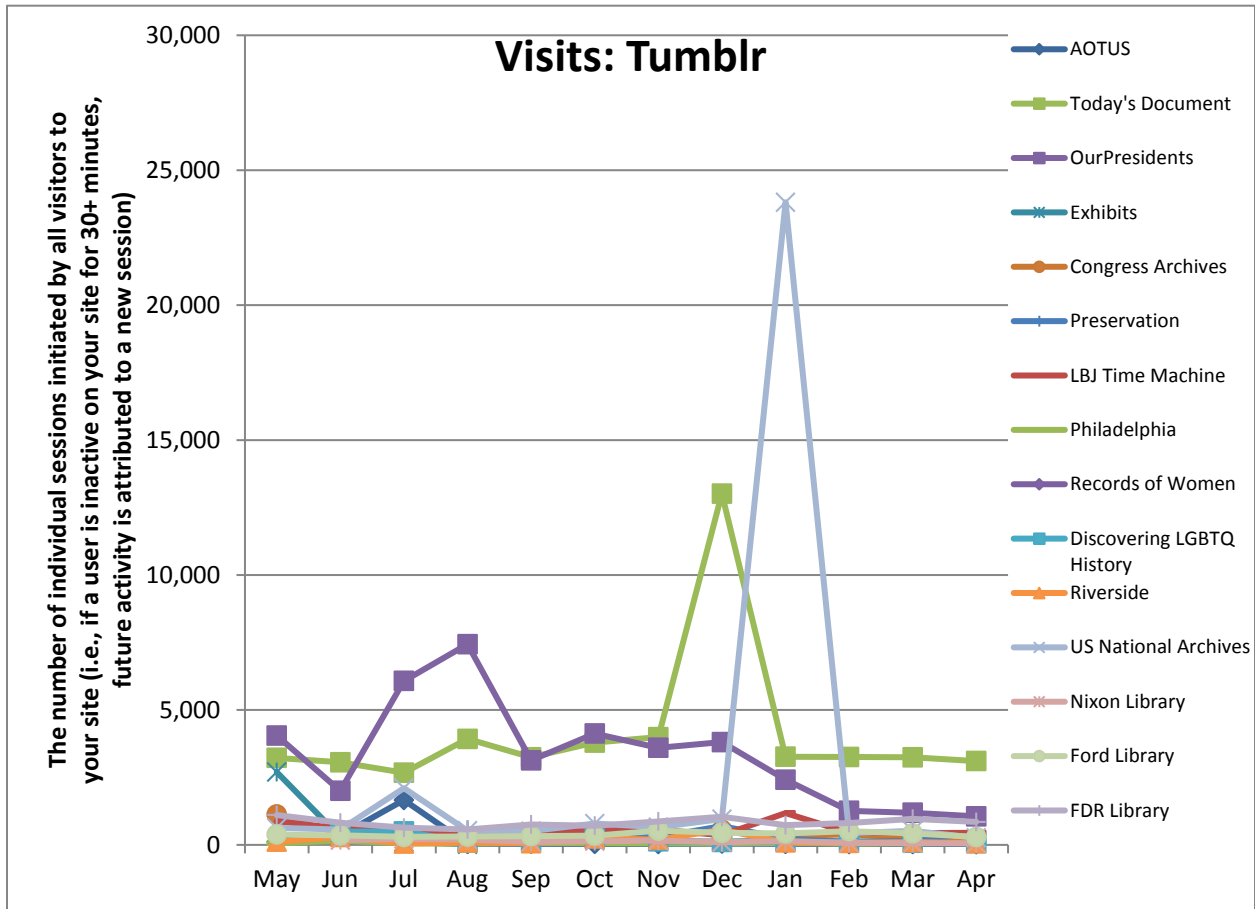

Views: on External Social Media Projects (Per Month)

Number of Archives.gov Visits Referred by Social Media Sites (Per Month)

New External Social Media Projects: April Projects

	Qzzr	Facebook	Giphy	Twitter	Pinterest	Tumblr	Blog	YouTube	Instagram
May	1								
June					1	1			2
July									
August									
September			1						
October				1		1			1
November									
December									
January									
February									1
March									
April									1

Social Media Tools: Detail View – Blogs (Archives.gov)

Blog Visits (Source: Appendix II.A)

Blog Pageviews (Source: Appendix II.B)

Top 5 Most Viewed Blog Posts in April 2017

Blog	Pageviews	Post Title
The Unwritten Record	2,350	Accessing World War I Photos in the Digital Age
The Unwritten Record	2,011	How to Research: Photographs Relating to World War II Army Units
The Unwritten Record	1,657	The Women of World War I in Photographs
Pieces of History	1,410	Prohibition and the Rise of the American Gangster
Pieces of History	945	Failure of the Equal Rights Amendment: The Feminist Fight of the 1970s

Social Media Tools: Detail View – Tumblr

Tumblr Visits

Followers on Tumblr (Source: Appendix IV)

Social Media Tools: Detail View – Facebook
Post Views on Regional Pages (Source: Appendix IV.A)

Post Views on Presidential Library Pages (Source: Appendix IV.A)

APPENDIX X: **HistoryPin** Channel Views (Cumulative)

	May	June	July	Aug	Sept	Oct	Nov	Dec	Jan	Feb	Mar	Apr
Channel Views	27,160	27,345	27,455	28,112	28,308	28,504	28,777	28,916	29,156	38,941	57,973	84,528