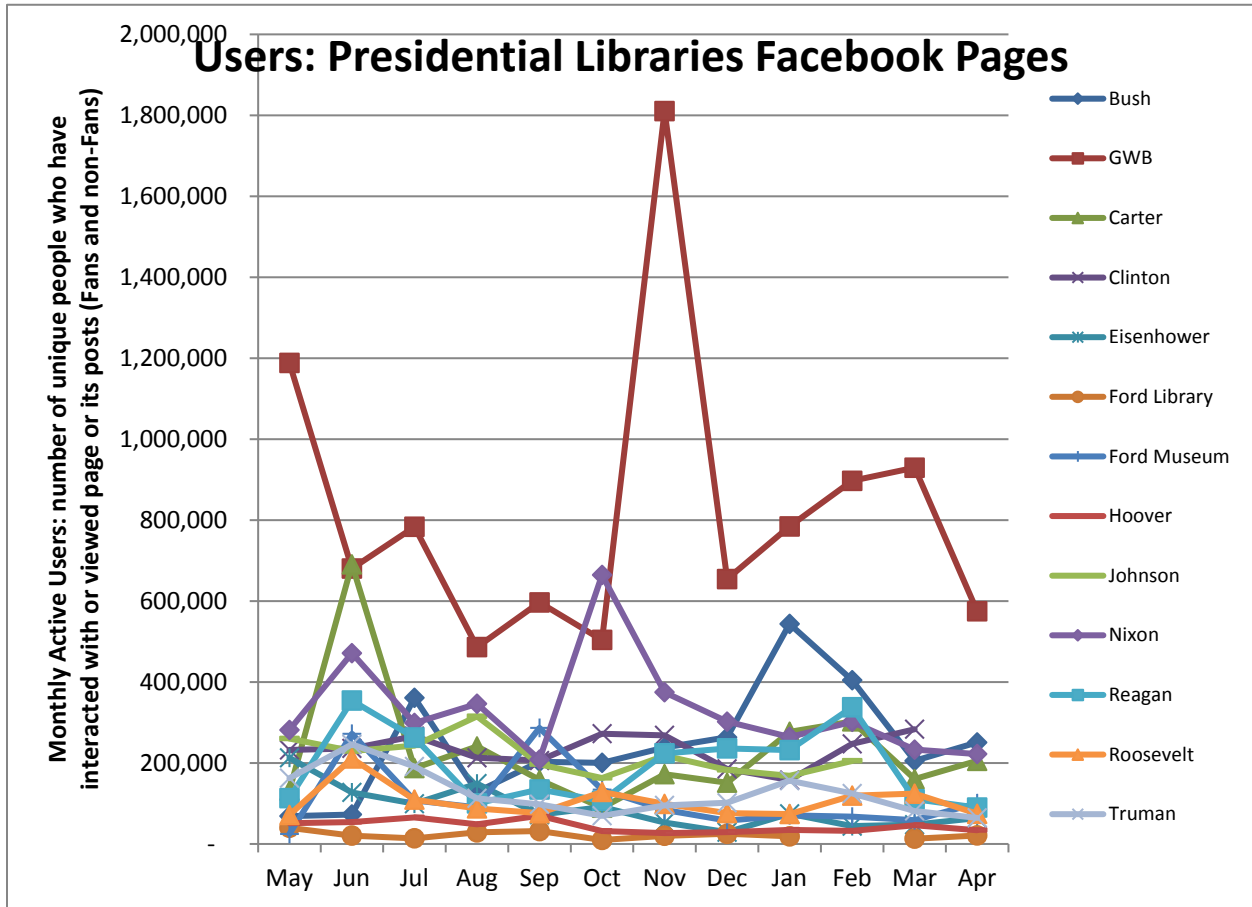

Social Media Tools: Detail View – Blogs (Archives.gov)

Blog Visits (Source: Appendix II.A)

Blog Pageviews (Source: Appendix II.B)

Top 5 Most Viewed Blog Posts in April 2017

Blog	Pageviews	Post Title
The Unwritten Record	2,350	Accessing World War I Photos in the Digital Age
The Unwritten Record	2,011	How to Research: Photographs Relating to World War II Army Units
The Unwritten Record	1,657	The Women of World War I in Photographs
Pieces of History	1,410	Prohibition and the Rise of the American Gangster
Pieces of History	945	Failure of the Equal Rights Amendment: The Feminist Fight of the 1970s

Social Media Tools: Detail View – Tumblr

Tumblr Visits

Followers on Tumblr (Source: Appendix IV)

Social Media Tools: Detail View – Facebook
Post Views on Regional Pages (Source: Appendix IV.A)

Post Views on Presidential Library Pages (Source: Appendix IV.A)

Post Views on Agency-Wide Pages (Source: Appendix IV.A)

Monthly Active Users of Regional Pages (Source: Appendix IV.B)

Monthly Active Users of Presidential Library Pages (Source: Appendix IV.B)

Monthly Active Users of Agency-Wide Pages (Source: Appendix IV.B)

Social Media Tools: Detail View – Flickr

Views on Photostreams (Per Month)

Photos Uploaded (Per Month)

Social Media Tools: Detail View – Foursquare

Social Media Tools: Detail View – Instagram

Followers on National Archives Instagram Accounts (Cumulative)