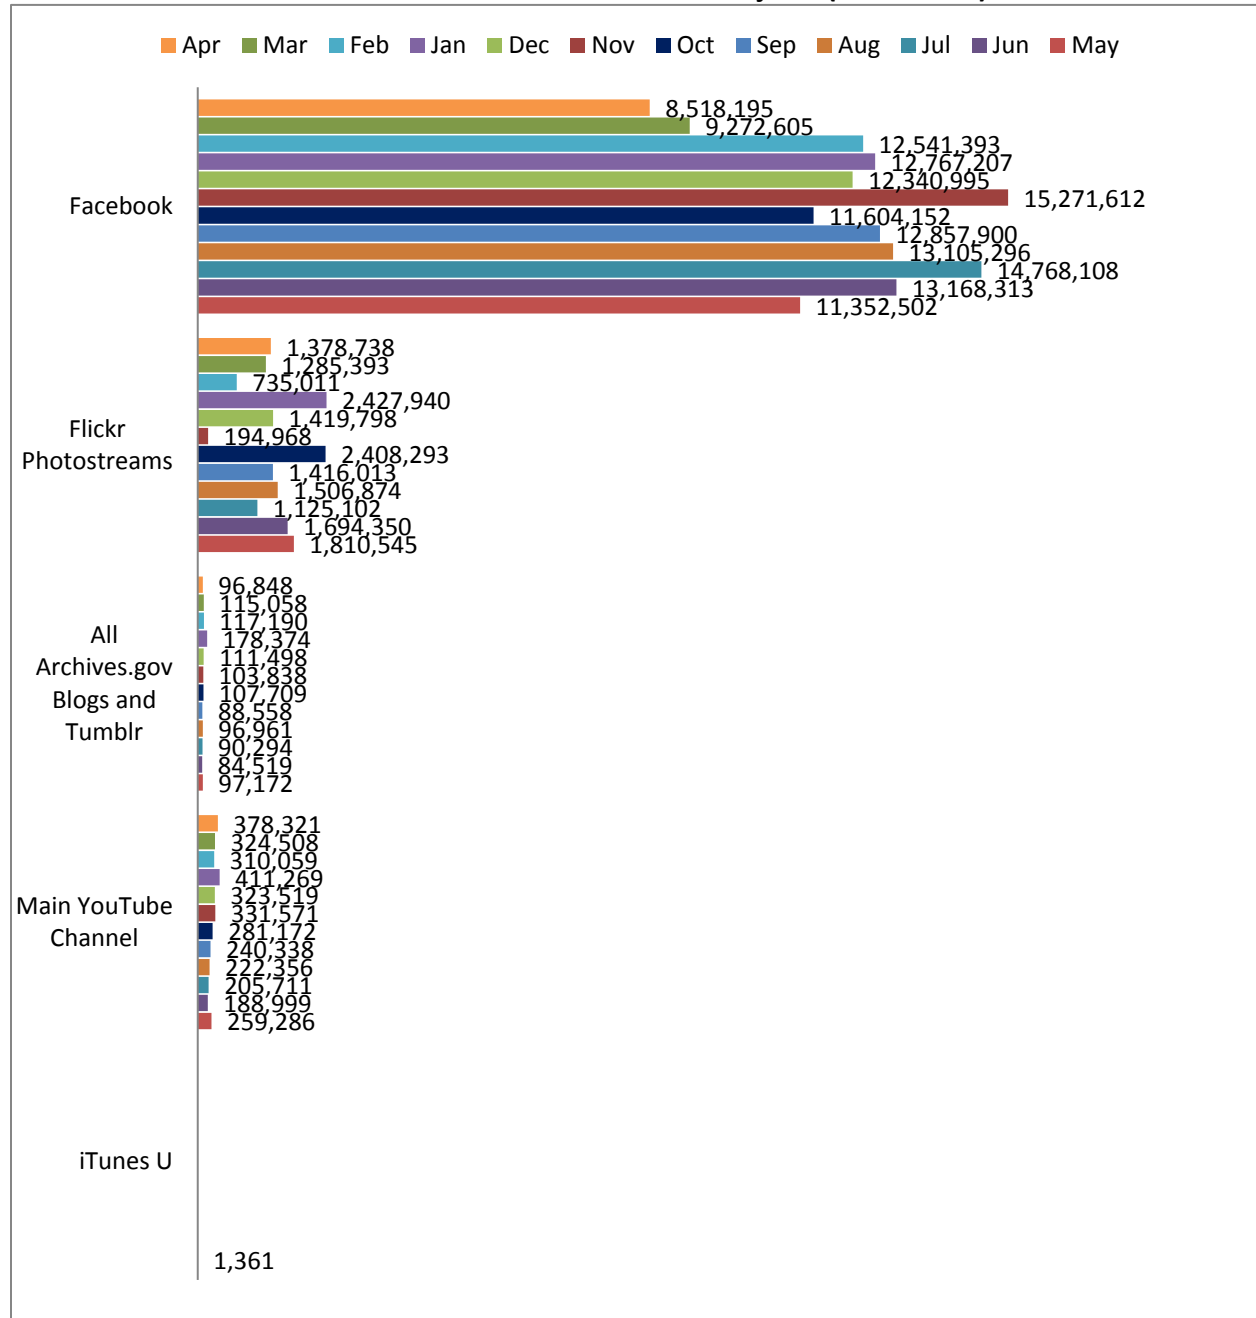

Views: on External Social Media Projects (Per Month)