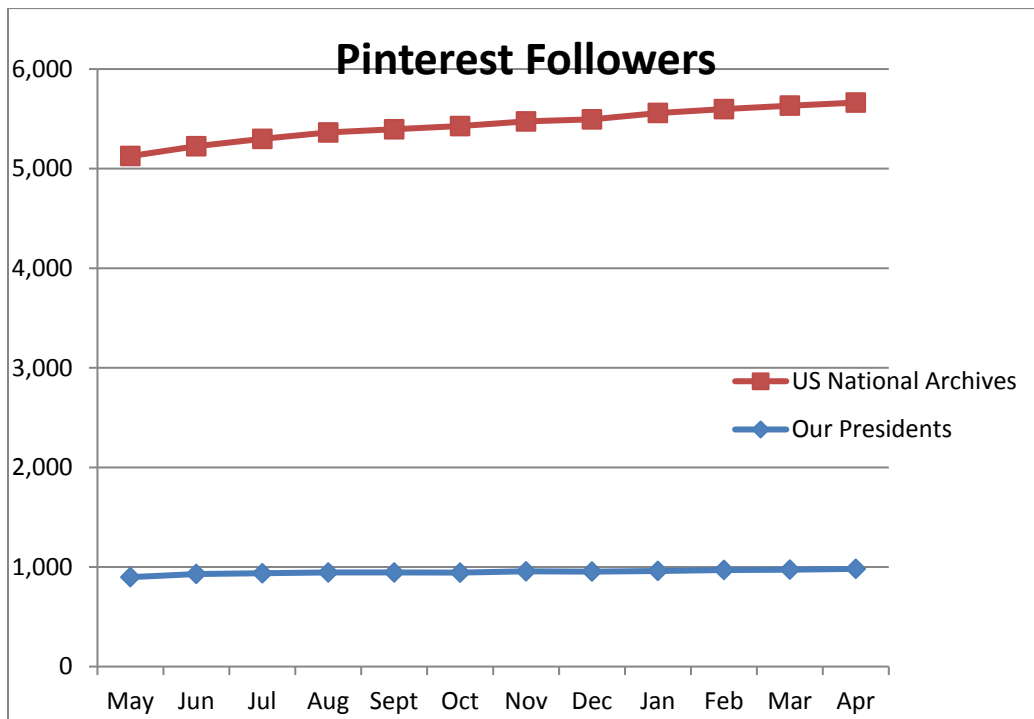

Video Title	Views
Stories from the Great Depression	53,020
Curious Alice, 1971	14,169
The True Glory, 1945 (restored)	11,588
Know Your Enemy: Japan	7,117
D-Day to Germany, 1944	6,712

Social Media Tools: Detail View – Twitter

Followers on U.S. National Archives Twitter Feeds (Source: Appendix V)

Social Media Tools: Detail View – Google+

Followers on Google+ (Source: Appendix VII)

Social Media Tools: Detail View – Pinterest

Followers on Pinterest (Source: Appendix VIII)

APPENDIX I: Sources of Information

Site / Tool	Source	Statistic
Archives.gov	Google Analytics	Visits via referring sites
Blogs (WordPress)	Google Analytics	Visits Pageviews Unique visitors (monthly)
	Feedburner	RSS feed subscribers
Tumblr	Google Analytics	Visits Pageviews Unique visitors (monthly)
	Tumblr	Followers
Facebook	Facebook	Impressions Reach
Flickr	Flickr	View counts Content uploaded Who calls you a contact?
Foursquare	Foursquare	All-time check-ins at all venues Followers
Google+	Google+	Followers
iTunes	iTunes	Track Downloads Page Views Subscriptions
Pinterest	Pinterest	Followers
YouTube	YouTube	Views of videos on this channel Views of top videos My uploaded videos
Twitter	Twitter	Followers