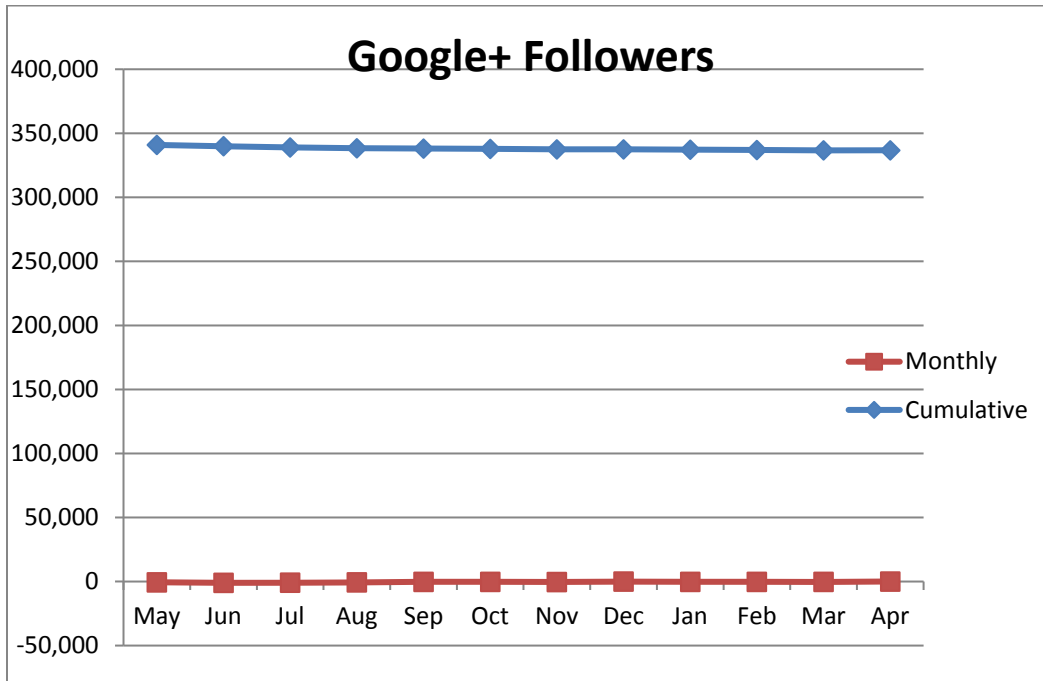

Social Media Tools: Detail View – Google+

Followers on Google+ (Source: Appendix VII)