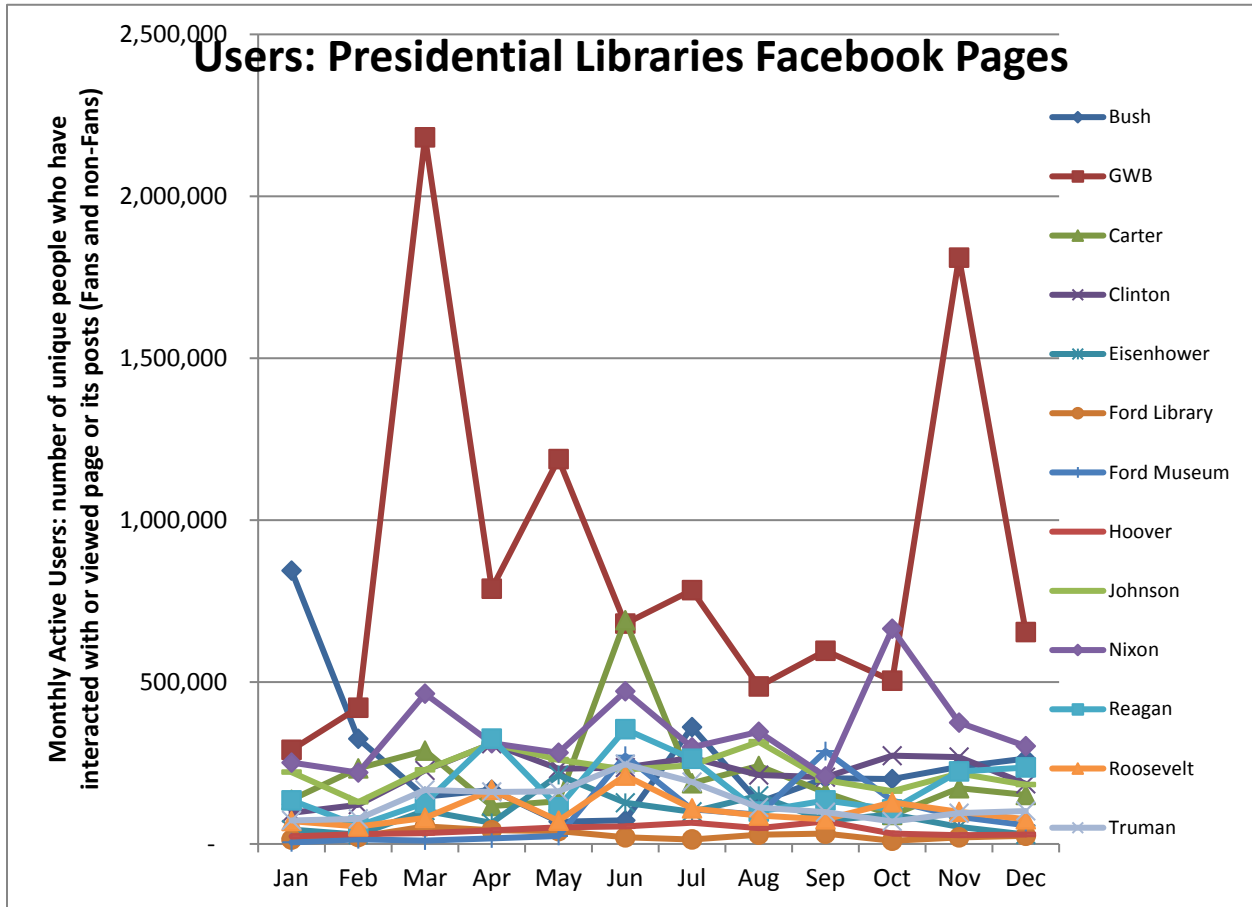

Social Media Tools: Detail View – Tumblr

Tumblr Visits

Followers on Tumblr (Source: Appendix IV)

Social Media Tools: Detail View – Facebook
Post Views on Regional Pages (Source: Appendix IV.A)

Post Views on Presidential Library Pages (Source: Appendix IV.A)

Post Views on Agency-Wide Pages (Source: Appendix IV.A)

Monthly Active Users of Regional Pages (Source: Appendix IV.B)

Monthly Active Users of Presidential Library Pages (Source: Appendix IV.B)

Monthly Active Users of Agency-Wide Pages (Source: Appendix IV.B)

Social Media Tools: Detail View – Flickr

Views on Photostreams (Per Month)

Photos Uploaded (Per Month)

Followers of Photostreams (Cumulative)

Social Media Tools: Detail View – Foursquare

Number of Check-ins at USNatArchives and OurPresidents Venues (Cumulative)