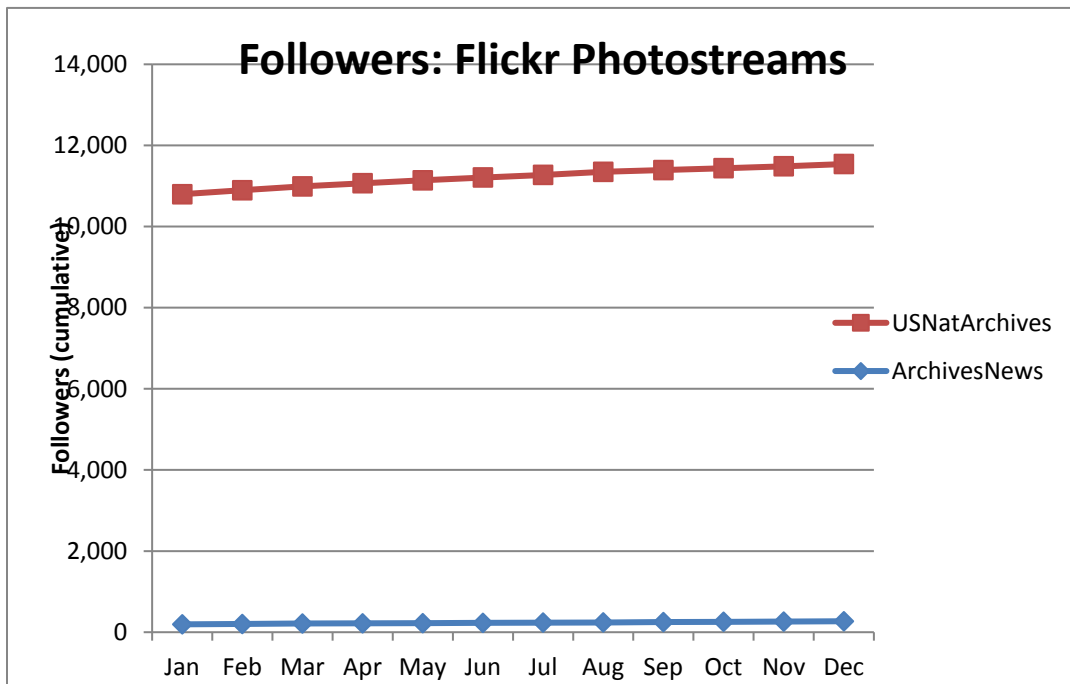

Post Views on Agency-Wide Pages (Source: Appendix IV.A)

Monthly Active Users of Regional Pages (Source: Appendix IV.B)

Monthly Active Users of Presidential Library Pages (Source: Appendix IV.B)

Monthly Active Users of Agency-Wide Pages (Source: Appendix IV.B)

Social Media Tools: Detail View – Flickr

Views on Photostreams (Per Month)

Photos Uploaded (Per Month)

Followers of Photostreams (Cumulative)

Social Media Tools: Detail View – Foursquare

Number of Check-ins at USNatArchives and OurPresidents Venues (Cumulative)

Social Media Tools: Detail View – Instagram

Followers on National Archives Instagram Accounts (Cumulative)

Social Media Tools: Detail View – YouTube

Views on US National Archives Channel (Per Month)

Videos Uploaded to US National Archives Channel (Per Month)

Top 5 Most Viewed Videos for December 2016 on US National Archives Channel

Video Title	Views
Private Snafu in "Censored.", 1944	28,274
Stories from the Great Depression	13,868
The True Glory, 1945 (restored)	13,829
With the Marines at Tarawa	9,727
Spies- Private SNAFU	8,905