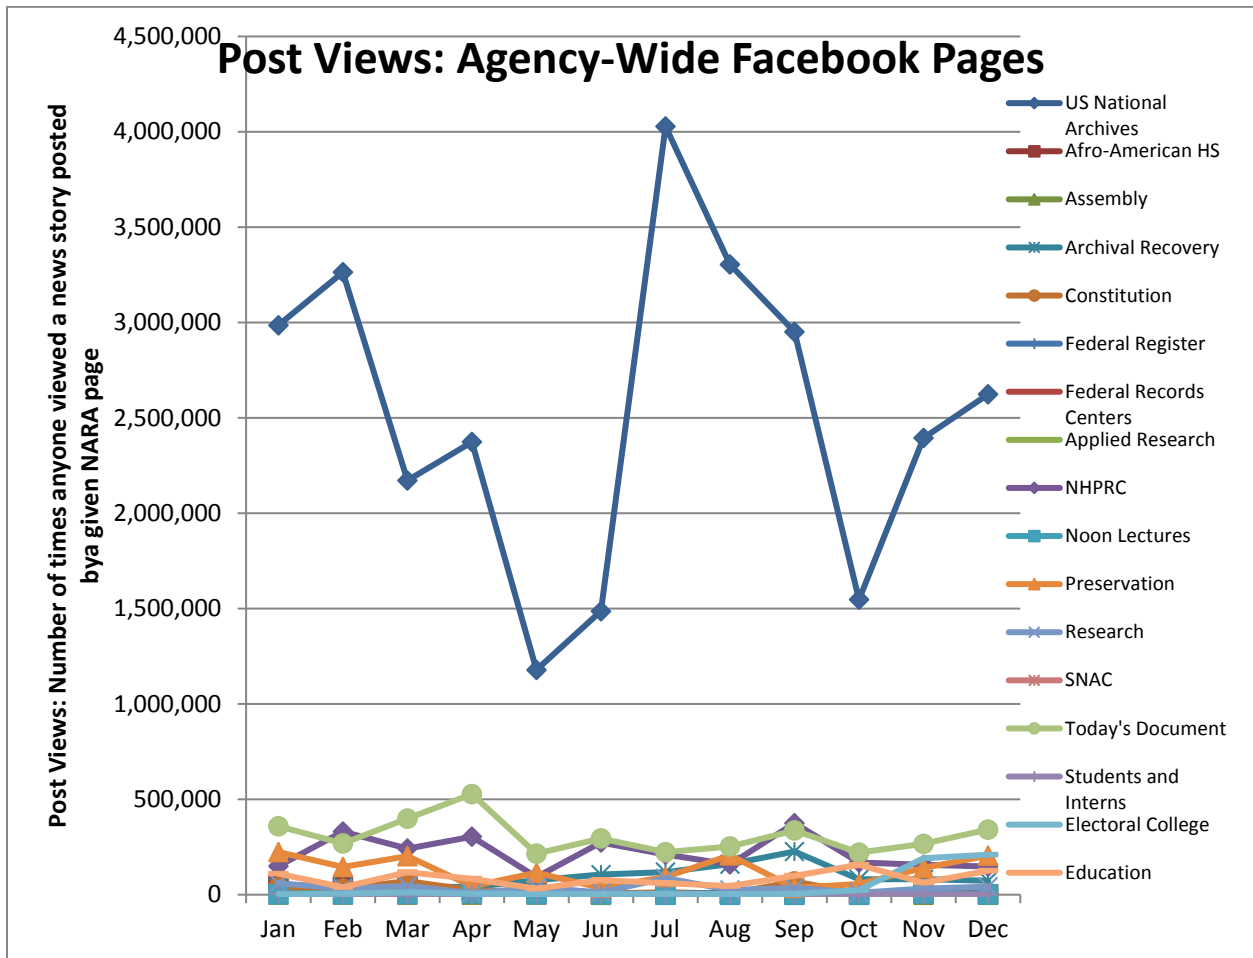

Social Media Tools: Detail View – Blogs (Archives.gov)

Blog Visits (Source: Appendix II.A)

Blog Pageviews (Source: Appendix II.B)

Top 5 Most Viewed Blog Posts in December 2016

Blog	Pageviews	Post Title
Unwritten Record	2,647	Christmas in Wartime: Battle of the Bulge
Rediscovering Black History	1,504	75th Anniversary of the Attack on Pearl Harbor: Dorie Miller, War Hero
Unwritten Record	1,422	Louis Zamperini: The Story of a True American Hero
Records Express	1,062	Metadata in Electronic Records Management
Pieces of History	974	Prohibition and the Rise of the American Gangster

Social Media Tools: Detail View – Tumblr

Tumblr Visits

Followers on Tumblr (Source: Appendix IV)

Social Media Tools: Detail View – Facebook
Post Views on Regional Pages (Source: Appendix IV.A)

Post Views on Presidential Library Pages (Source: Appendix IV.A)

Post Views on Agency-Wide Pages (Source: Appendix IV.A)

Monthly Active Users of Regional Pages (Source: Appendix IV.B)

Monthly Active Users of Presidential Library Pages (Source: Appendix IV.B)

Monthly Active Users of Agency-Wide Pages (Source: Appendix IV.B)

APPENDIX X: **HistoryPin** Channel Views (Cumulative)

	Jan	Feb	March	April	May	June	July	Aug	Sept	Oct	Nov	Dec
Channel Views	26,445	26,597	26,807	26,962	27,160	27,345	27,455	28,112	28,308	28,504	28,777	28,916