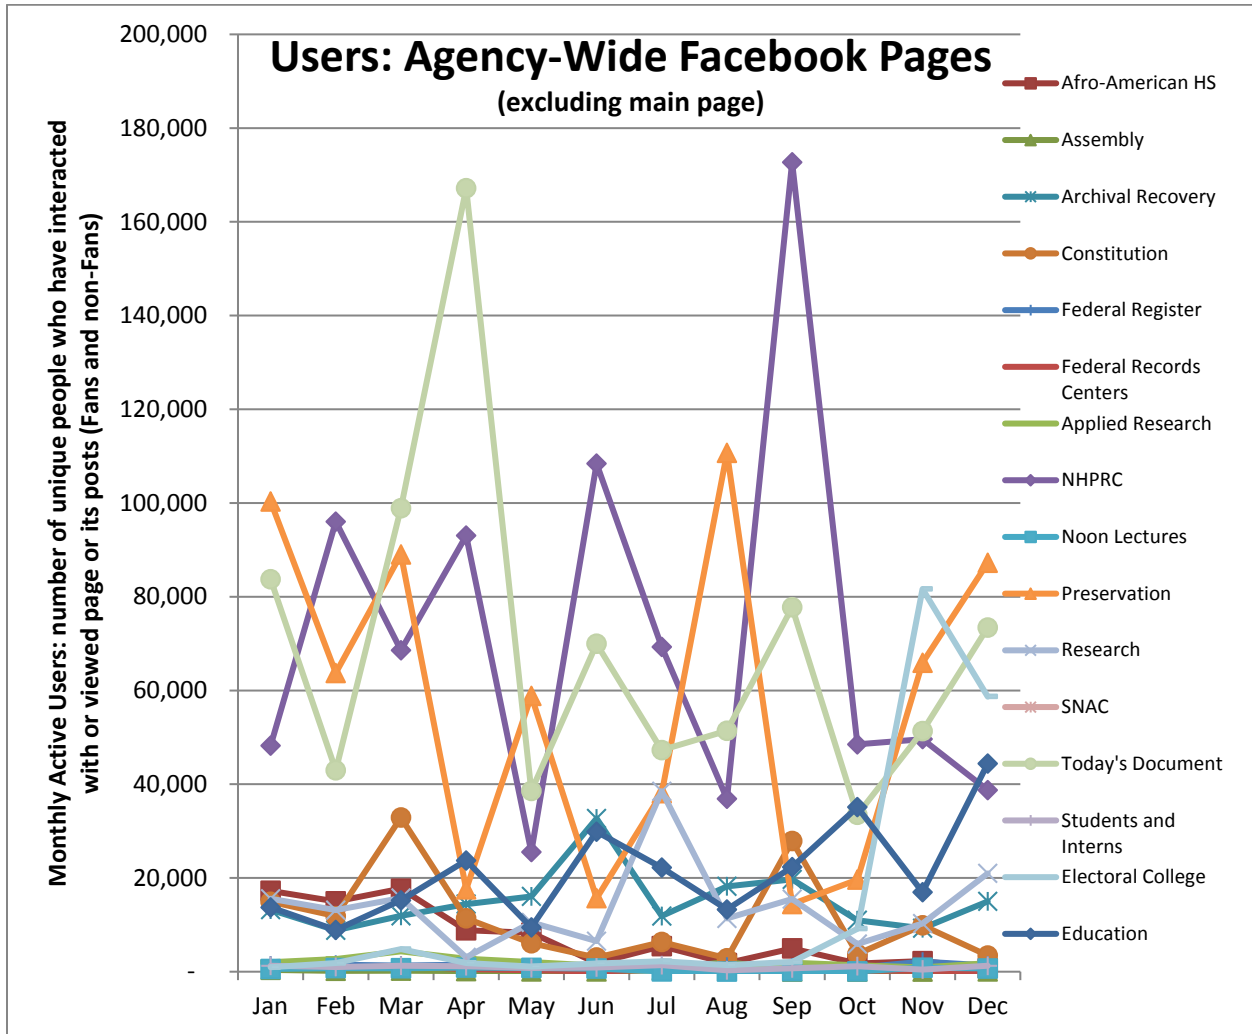

Social Media Tools: Detail View – Tumblr

Tumblr Visits

Followers on Tumblr (Source: Appendix IV)

Social Media Tools: Detail View – Facebook
Post Views on Regional Pages (Source: Appendix IV.A)

Post Views on Presidential Library Pages (Source: Appendix IV.A)

Post Views on Agency-Wide Pages (Source: Appendix IV.A)

Monthly Active Users of Regional Pages (Source: Appendix IV.B)

Monthly Active Users of Presidential Library Pages (Source: Appendix IV.B)

Monthly Active Users of Agency-Wide Pages (Source: Appendix IV.B)

Social Media Tools: Detail View – Flickr

Views on Photostreams (Per Month)

Photos Uploaded (Per Month)

Followers of Photostreams (Cumulative)

Social Media Tools: Detail View – Foursquare

Number of Check-ins at USNatArchives and OurPresidents Venues (Cumulative)

APPENDIX X: **HistoryPin** Channel Views (Cumulative)

	Jan	Feb	March	April	May	June	July	Aug	Sept	Oct	Nov	Dec
Channel Views	26,445	26,597	26,807	26,962	27,160	27,345	27,455	28,112	28,308	28,504	28,777	28,916