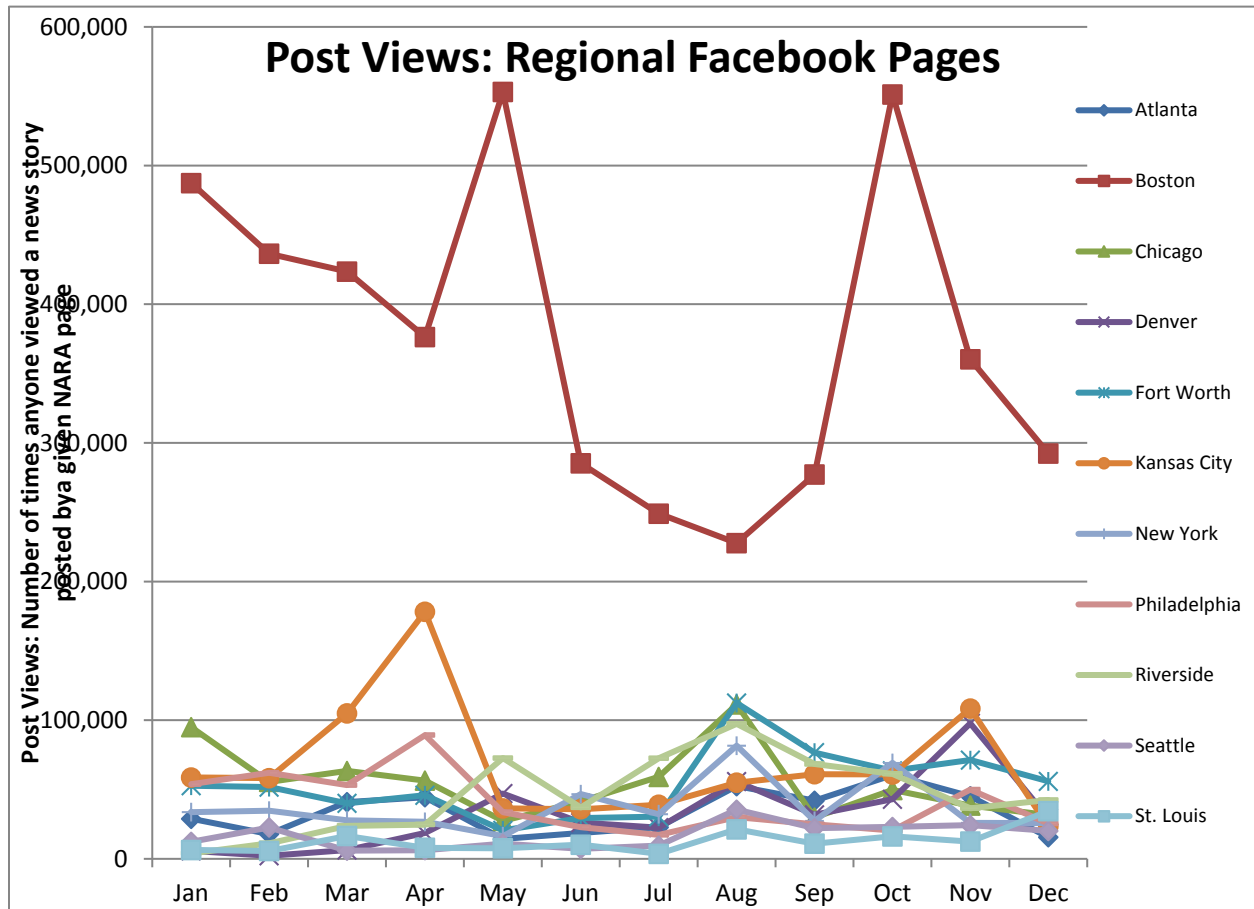

Social Media Tools: Detail View – Blogs (Archives.gov)

Blog Visits (Source: Appendix II.A)

Blog Pageviews (Source: Appendix II.B)

Top 5 Most Viewed Blog Posts in December 2016

Blog	Pageviews	Post Title
Unwritten Record	2,647	Christmas in Wartime: Battle of the Bulge
Rediscovering Black History	1,504	75th Anniversary of the Attack on Pearl Harbor: Dorie Miller, War Hero
Unwritten Record	1,422	Louis Zamperini: The Story of a True American Hero
Records Express	1,062	Metadata in Electronic Records Management
Pieces of History	974	Prohibition and the Rise of the American Gangster

Social Media Tools: Detail View – Tumblr

Tumblr Visits

Followers on Tumblr (Source: Appendix IV)

Social Media Tools: Detail View – Facebook
Post Views on Regional Pages (Source: Appendix IV.A)

Post Views on Presidential Library Pages (Source: Appendix IV.A)

Post Views on Agency-Wide Pages (Source: Appendix IV.A)

Monthly Active Users of Regional Pages (Source: Appendix IV.B)

Monthly Active Users of Presidential Library Pages (Source: Appendix IV.B)

Monthly Active Users of Agency-Wide Pages (Source: Appendix IV.B)

APPENDIX X: **HistoryPin** Channel Views (Cumulative)

	Jan	Feb	March	April	May	June	July	Aug	Sept	Oct	Nov	Dec
Channel Views	26,445	26,597	26,807	26,962	27,160	27,345	27,455	28,112	28,308	28,504	28,777	28,916