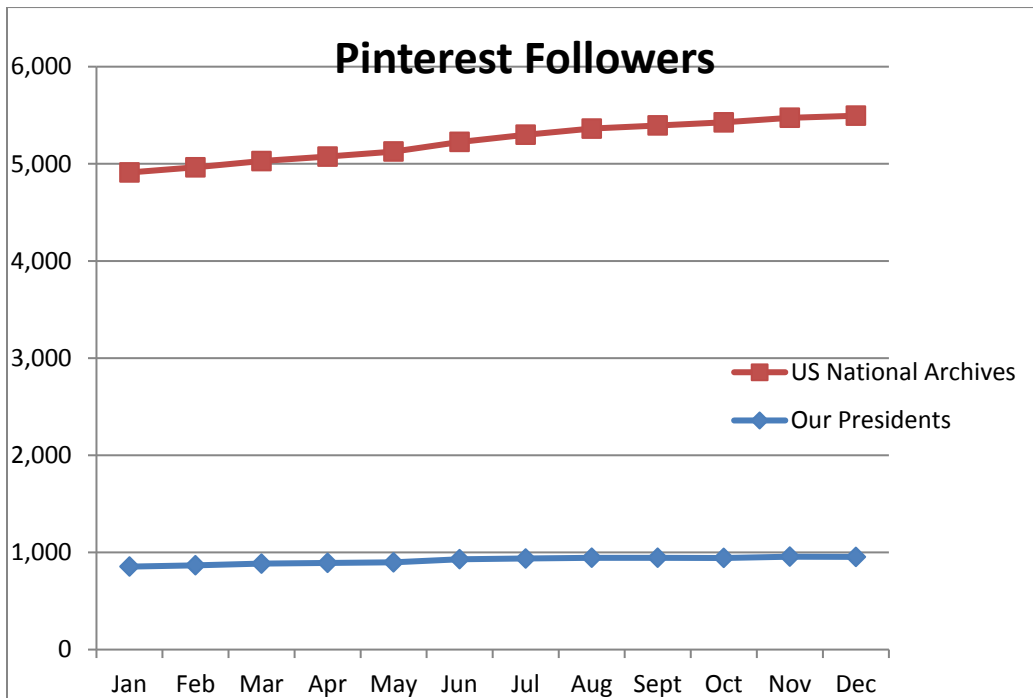

Top 5 Most Viewed Videos for December 2016 on US National Archives Channel

Video Title	Views
Private Snafu in "Censored.", 1944	28,274
Stories from the Great Depression	13,868
The True Glory, 1945 (restored)	13,829
With the Marines at Tarawa	9,727
Spies- Private SNAFU	8,905

Social Media Tools: Detail View – Twitter

Followers on U.S. National Archives Twitter Feeds (Source: Appendix V)

Social Media Tools: Detail View – Google+

Followers on Google+ (Source: Appendix VII)

Social Media Tools: Detail View – Pinterest

Followers on Pinterest (Source: Appendix VIII)

APPENDIX I: Sources of Information

Site / Tool	Source	Statistic
Archives.gov	Google Analytics	Visits via referring sites
Blogs (WordPress)	Google Analytics	Visits Pageviews Unique visitors (monthly)
	Feedburner	RSS feed subscribers
Tumblr	Google Analytics	Visits Pageviews Unique visitors (monthly)
	Tumblr	Followers
Facebook	Facebook	Impressions Reach
Flickr	Flickr	View counts Content uploaded Who calls you a contact?
Foursquare	Foursquare	All-time check-ins at all venues Followers
Google+	Google+	Followers
iTunes	iTunes	Track Downloads Page Views Subscriptions
Pinterest	Pinterest	Followers
YouTube	YouTube	Views of videos on this channel Views of top videos My uploaded videos
Twitter	Twitter	Followers