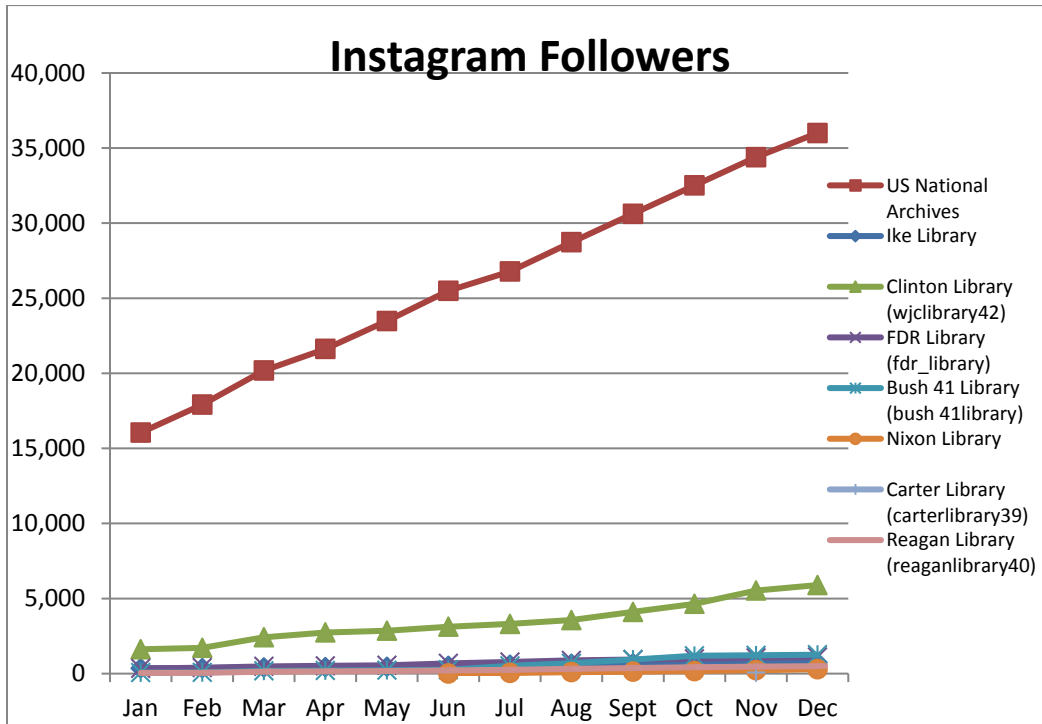

Social Media Tools: Detail View – Tumblr

Tumblr Visits

Followers on Tumblr (Source: Appendix IV)

Social Media Tools: Detail View – Facebook
Post Views on Regional Pages (Source: Appendix IV.A)

Post Views on Presidential Library Pages (Source: Appendix IV.A)

Post Views on Agency-Wide Pages (Source: Appendix IV.A)

Monthly Active Users of Regional Pages (Source: Appendix IV.B)

Monthly Active Users of Presidential Library Pages (Source: Appendix IV.B)

Monthly Active Users of Agency-Wide Pages (Source: Appendix IV.B)

Social Media Tools: Detail View – Flickr

Views on Photostreams (Per Month)

Photos Uploaded (Per Month)

Followers of Photostreams (Cumulative)

Social Media Tools: Detail View – Foursquare

Number of Check-ins at USNatArchives and OurPresidents Venues (Cumulative)

Social Media Tools: Detail View – Instagram

Followers on National Archives Instagram Accounts (Cumulative)

Social Media Tools: Detail View – YouTube

Views on US National Archives Channel (Per Month)

Videos Uploaded to US National Archives Channel (Per Month)