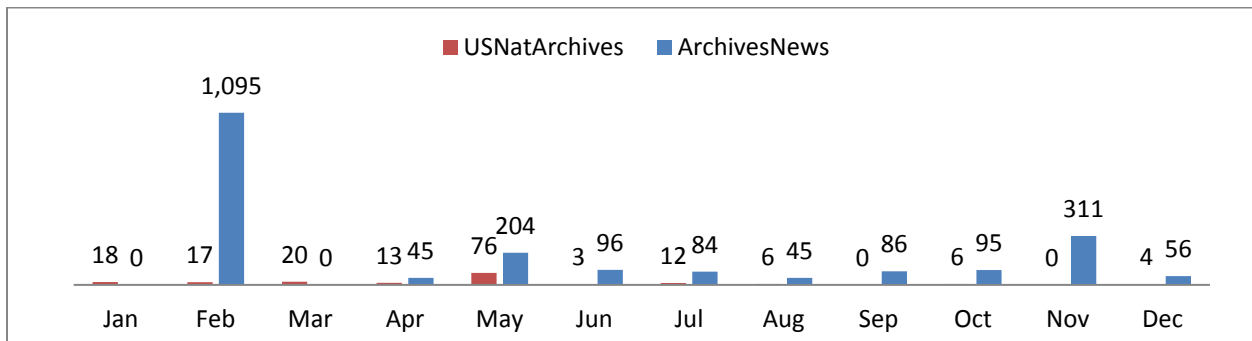

Social Media Tools: Detail View – Tumblr

Tumblr Visits

Followers on Tumblr (Source: Appendix IV)

Social Media Tools: Detail View – Facebook
Post Views on Regional Pages (Source: Appendix IV.A)

Post Views on Presidential Library Pages (Source: Appendix IV.A)

Post Views on Agency-Wide Pages (Source: Appendix IV.A)

Monthly Active Users of Regional Pages (Source: Appendix IV.B)

Monthly Active Users of Presidential Library Pages (Source: Appendix IV.B)

Monthly Active Users of Agency-Wide Pages (Source: Appendix IV.B)

Social Media Tools: Detail View – Flickr

Views on Photostreams (Per Month)

Photos Uploaded (Per Month)

Followers of Photostreams (Cumulative)

Social Media Tools: Detail View – Foursquare

Number of Check-ins at USNatArchives and OurPresidents Venues (Cumulative)

APPENDIX X: **HistoryPin** Channel Views (Cumulative)

	Jan	Feb	March	April	May	June	July	Aug	Sept	Oct	Nov	Dec
Channel Views	26,445	26,597	26,807	26,962	27,160	27,345	27,455	28,112	28,308	28,504	28,777	28,916