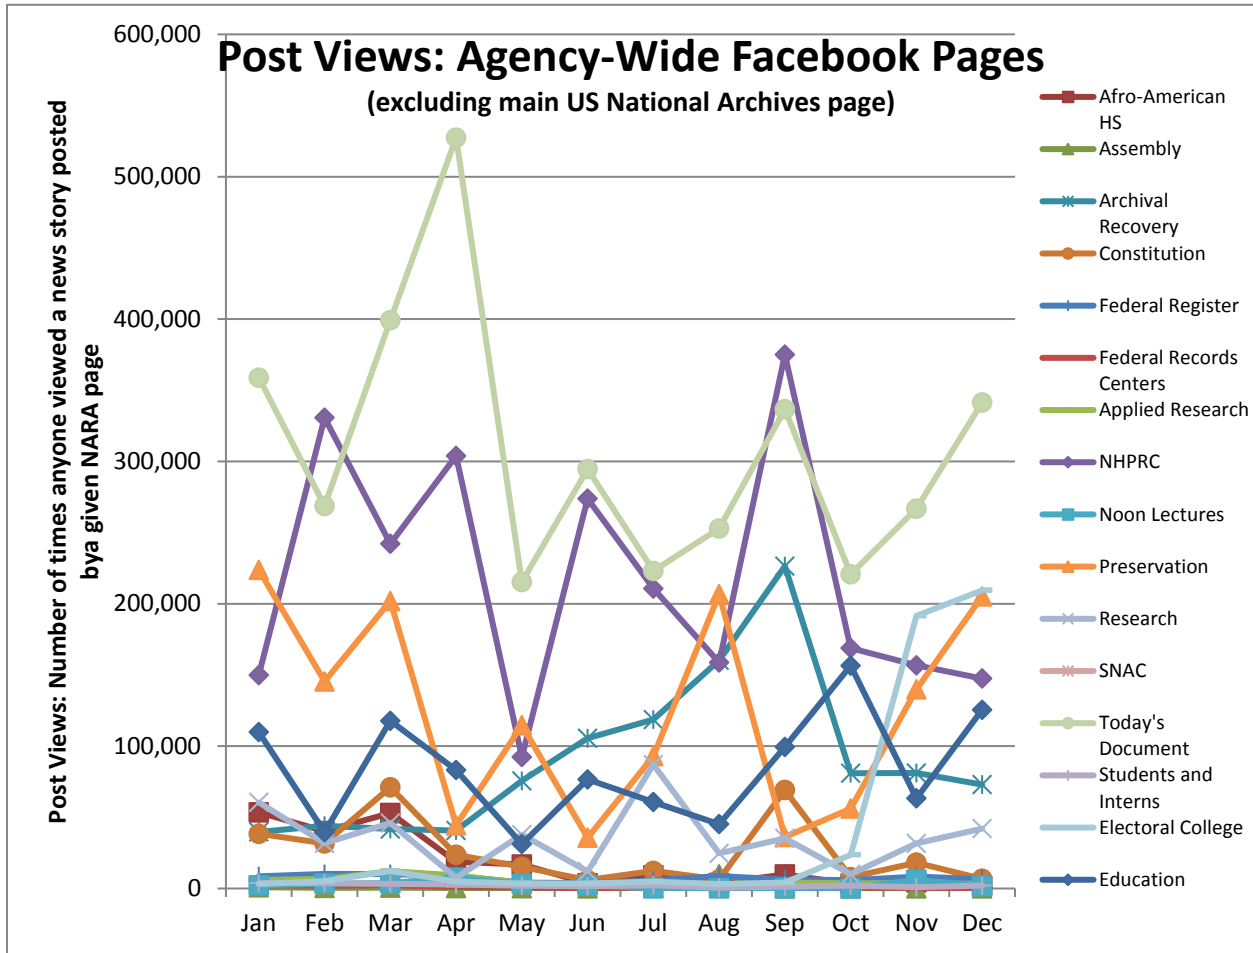

Social Media Tools: Detail View – Blogs (Archives.gov)

Blog Visits (Source: Appendix II.A)

Blog Pageviews (Source: Appendix II.B)

Top 5 Most Viewed Blog Posts in December 2016

Blog	Pageviews	Post Title
Unwritten Record	2,647	Christmas in Wartime: Battle of the Bulge
Rediscovering Black History	1,504	75th Anniversary of the Attack on Pearl Harbor: Dorie Miller, War Hero
Unwritten Record	1,422	Louis Zamperini: The Story of a True American Hero
Records Express	1,062	Metadata in Electronic Records Management
Pieces of History	974	Prohibition and the Rise of the American Gangster

Social Media Tools: Detail View – Tumblr

Tumblr Visits

Followers on Tumblr (Source: Appendix IV)

Social Media Tools: Detail View – Facebook
Post Views on Regional Pages (Source: Appendix IV.A)

Post Views on Presidential Library Pages (Source: Appendix IV.A)

Post Views on Agency-Wide Pages (Source: Appendix IV.A)

Monthly Active Users of Regional Pages (Source: Appendix IV.B)

Monthly Active Users of Presidential Library Pages (Source: Appendix IV.B)

Monthly Active Users of Agency-Wide Pages (Source: Appendix IV.B)