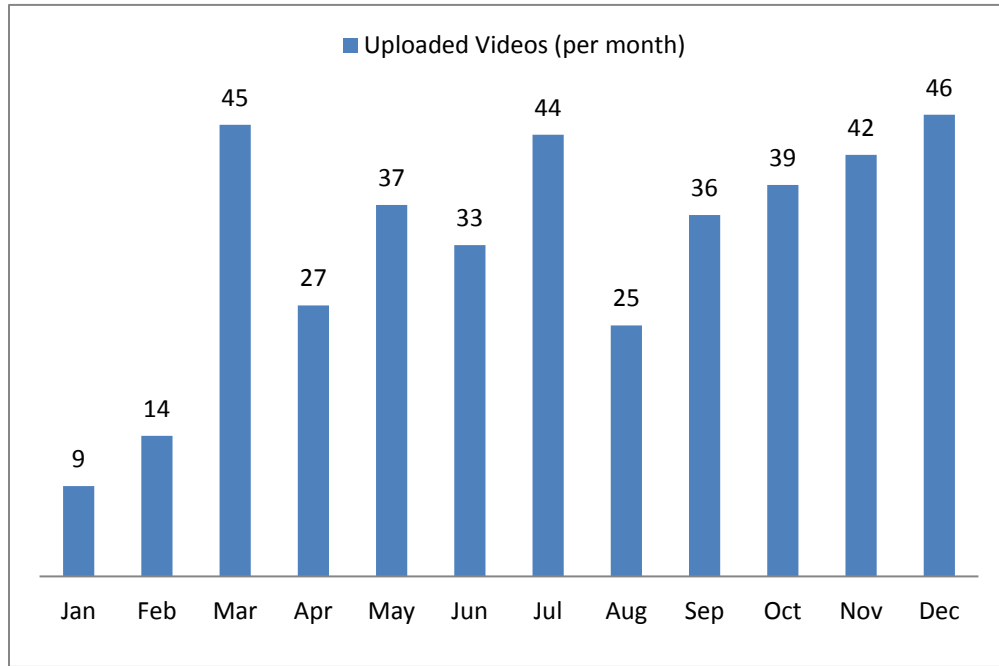

Social Media Tools: Detail View – Instagram

Followers on National Archives Instagram Accounts (Cumulative)

Social Media Tools: Detail View – YouTube

Views on US National Archives Channel (Per Month)

Videos Uploaded to US National Archives Channel (Per Month)