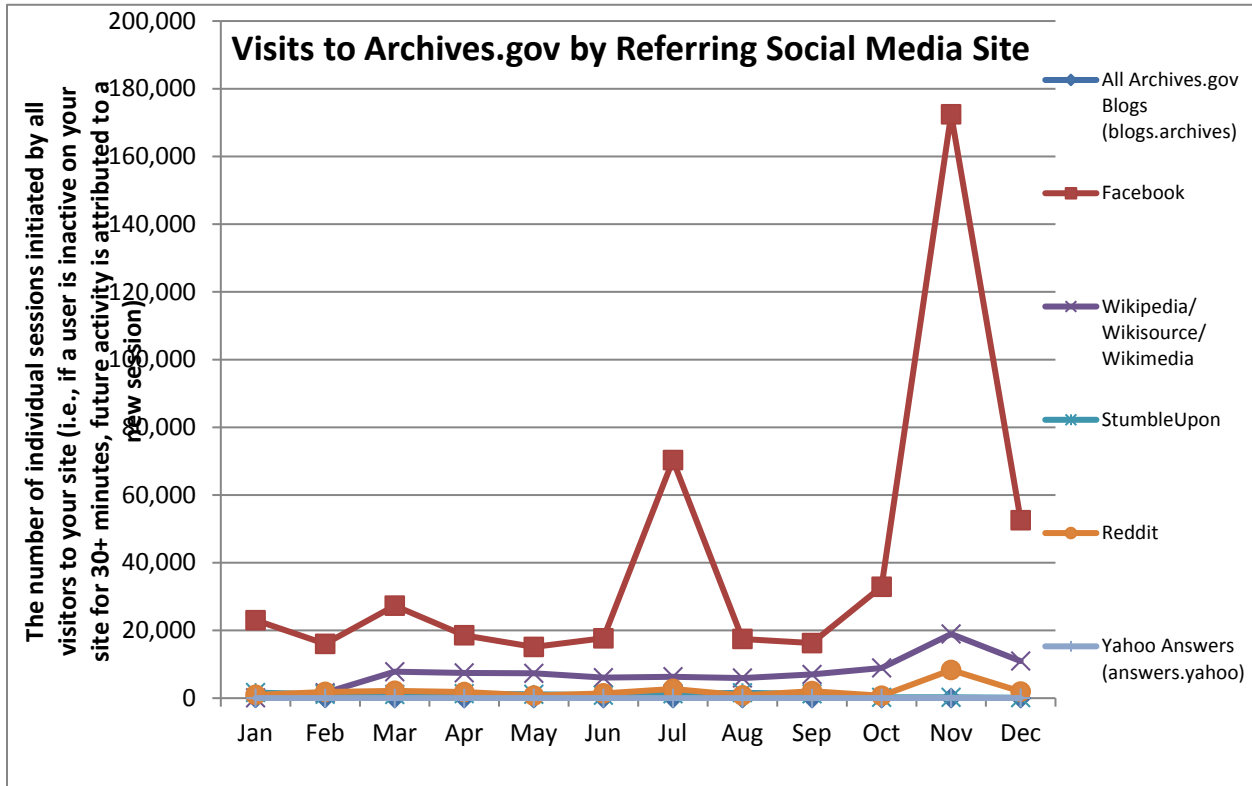

Number of Archives.gov Visits Referred by Social Media Sites (Per Month)

New External Social Media Projects: December Projects

	Qzr	Facebook	Giphy	Twitter	Pinterest	Tumblr	Blog	YouTube	Instagram
January									
February									
March									
April						1	1	1	
May	1								
June					1	1			2
July									
August									
September			1						
October				1		1			1
November									
December