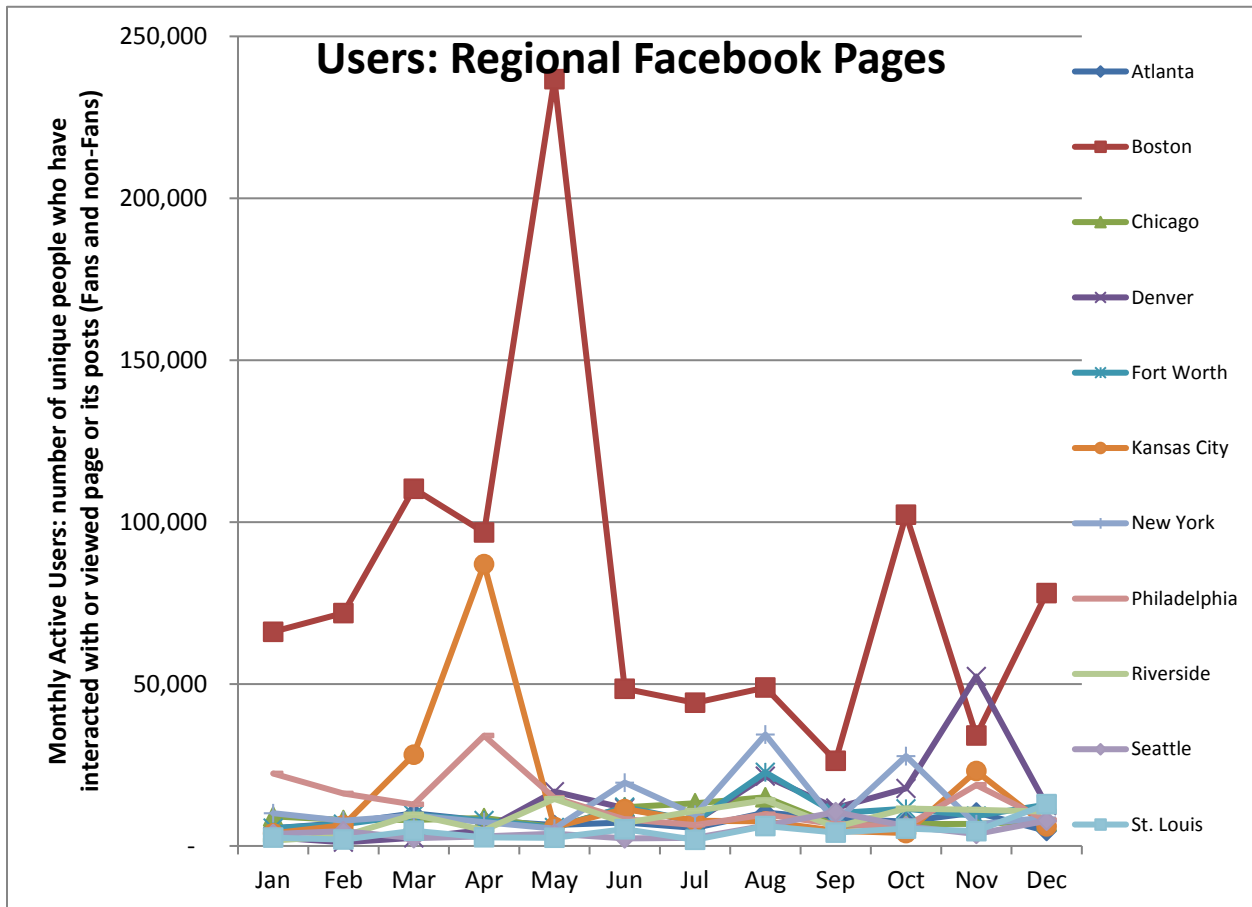

Social Media Tools: Detail View – Blogs (Archives.gov)

Blog Visits (Source: Appendix II.A)

Blog Pageviews (Source: Appendix II.B)

Top 5 Most Viewed Blog Posts in December 2016

Blog	Pageviews	Post Title
Unwritten Record	2,647	Christmas in Wartime: Battle of the Bulge
Rediscovering Black History	1,504	75th Anniversary of the Attack on Pearl Harbor: Dorie Miller, War Hero
Unwritten Record	1,422	Louis Zamperini: The Story of a True American Hero
Records Express	1,062	Metadata in Electronic Records Management
Pieces of History	974	Prohibition and the Rise of the American Gangster

Social Media Tools: Detail View – Tumblr

Tumblr Visits

Followers on Tumblr (Source: Appendix IV)

Social Media Tools: Detail View – Facebook
Post Views on Regional Pages (Source: Appendix IV.A)

Post Views on Presidential Library Pages (Source: Appendix IV.A)

Post Views on Agency-Wide Pages (Source: Appendix IV.A)

Monthly Active Users of Regional Pages (Source: Appendix IV.B)

Monthly Active Users of Presidential Library Pages (Source: Appendix IV.B)

Monthly Active Users of Agency-Wide Pages (Source: Appendix IV.B)