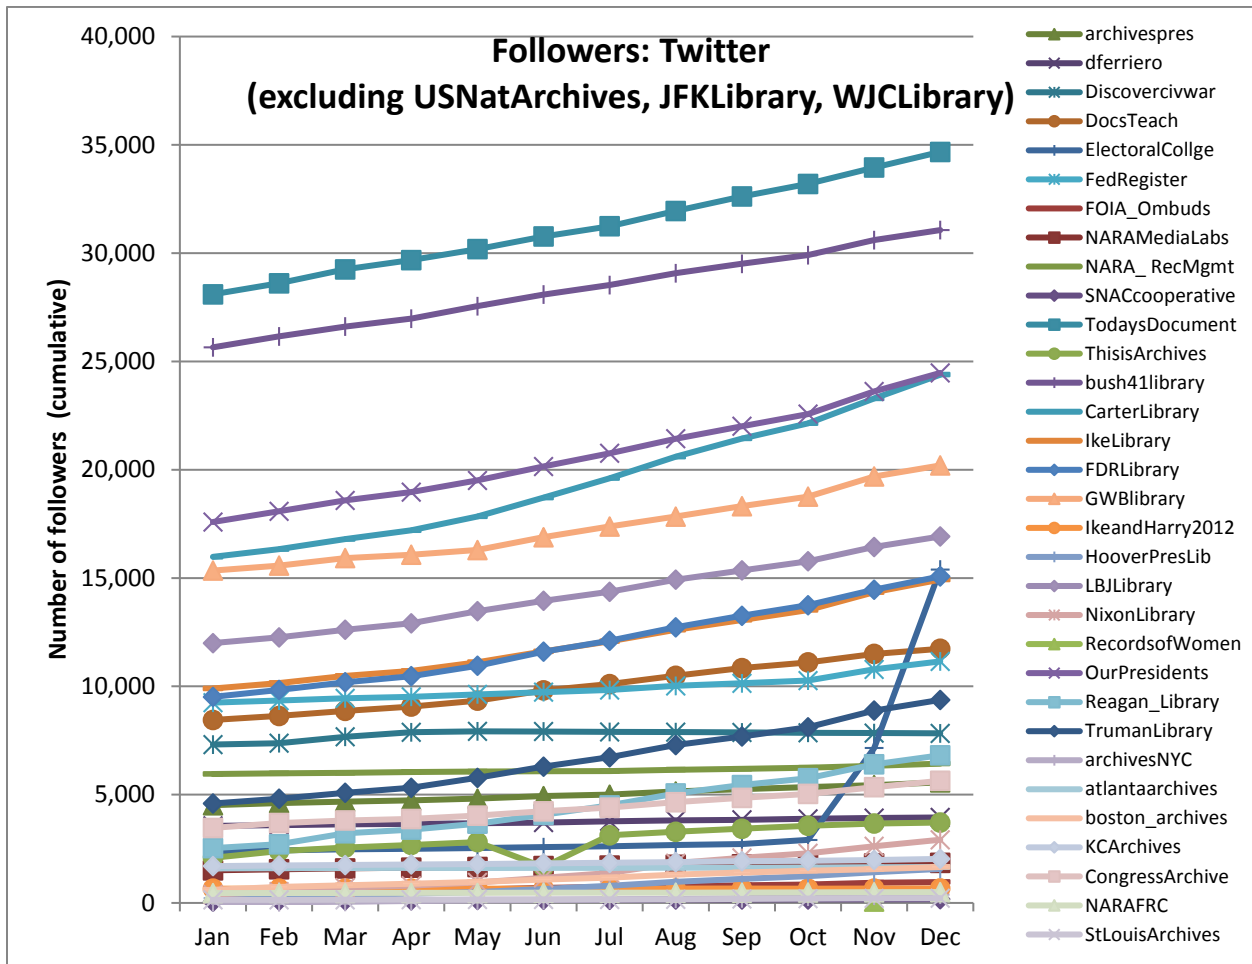

Social Media Tools: Detail View – Twitter

Followers on U.S. National Archives Twitter Feeds (Source: Appendix V)