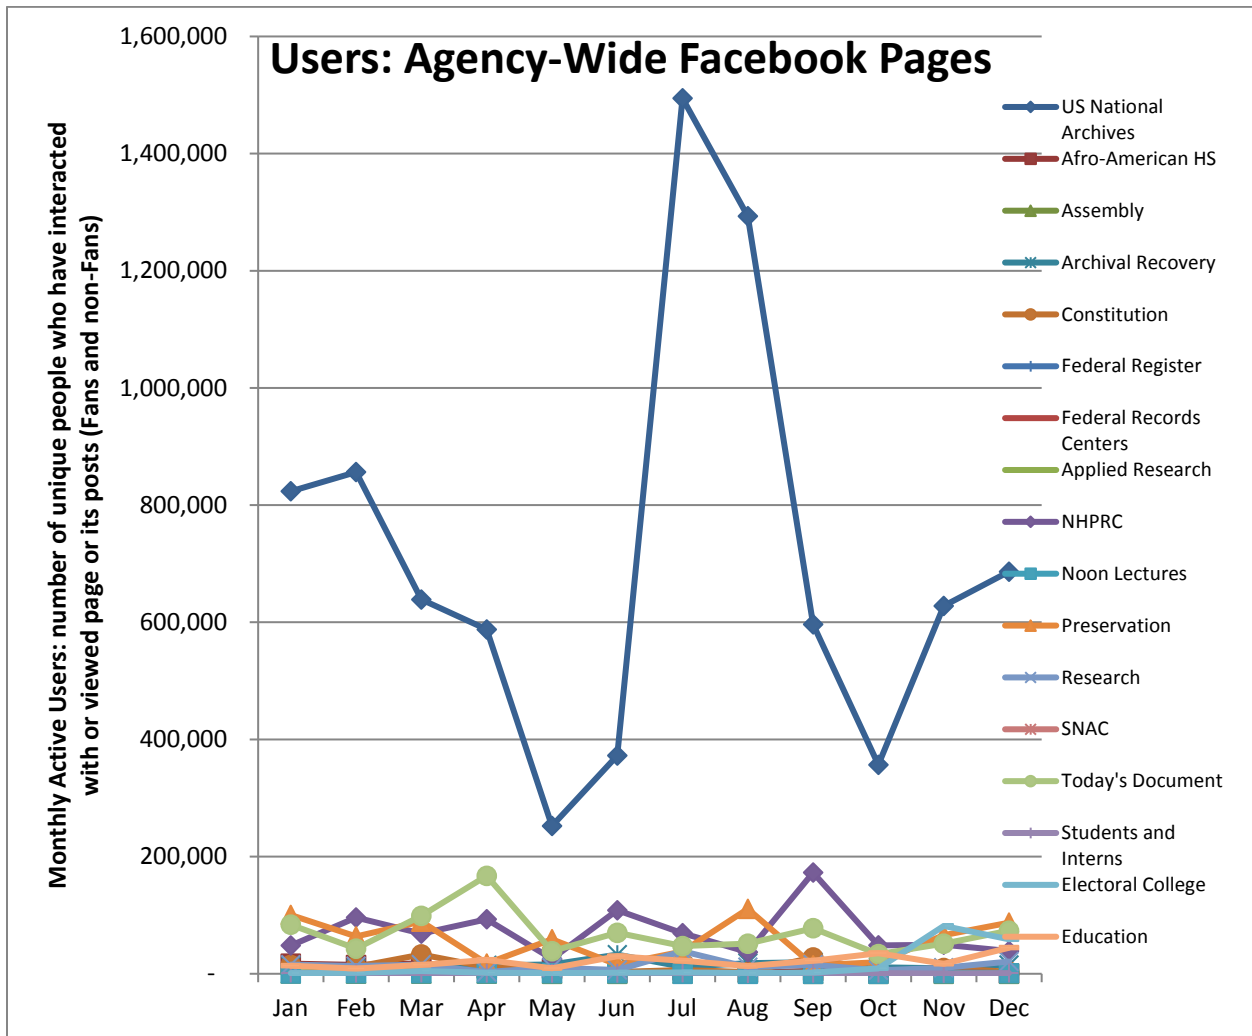

Social Media Tools: Detail View – Tumblr

Tumblr Visits

Followers on Tumblr (Source: Appendix IV)

Social Media Tools: Detail View – Facebook
Post Views on Regional Pages (Source: Appendix IV.A)

Post Views on Presidential Library Pages (Source: Appendix IV.A)

Post Views on Agency-Wide Pages (Source: Appendix IV.A)

Monthly Active Users of Regional Pages (Source: Appendix IV.B)

Monthly Active Users of Presidential Library Pages (Source: Appendix IV.B)

Monthly Active Users of Agency-Wide Pages (Source: Appendix IV.B)

Social Media Tools: Detail View – Flickr

Views on Photostreams (Per Month)

Photos Uploaded (Per Month)

Followers of Photostreams (Cumulative)

Social Media Tools: Detail View – Foursquare

Number of Check-ins at USNatArchives and OurPresidents Venues (Cumulative)