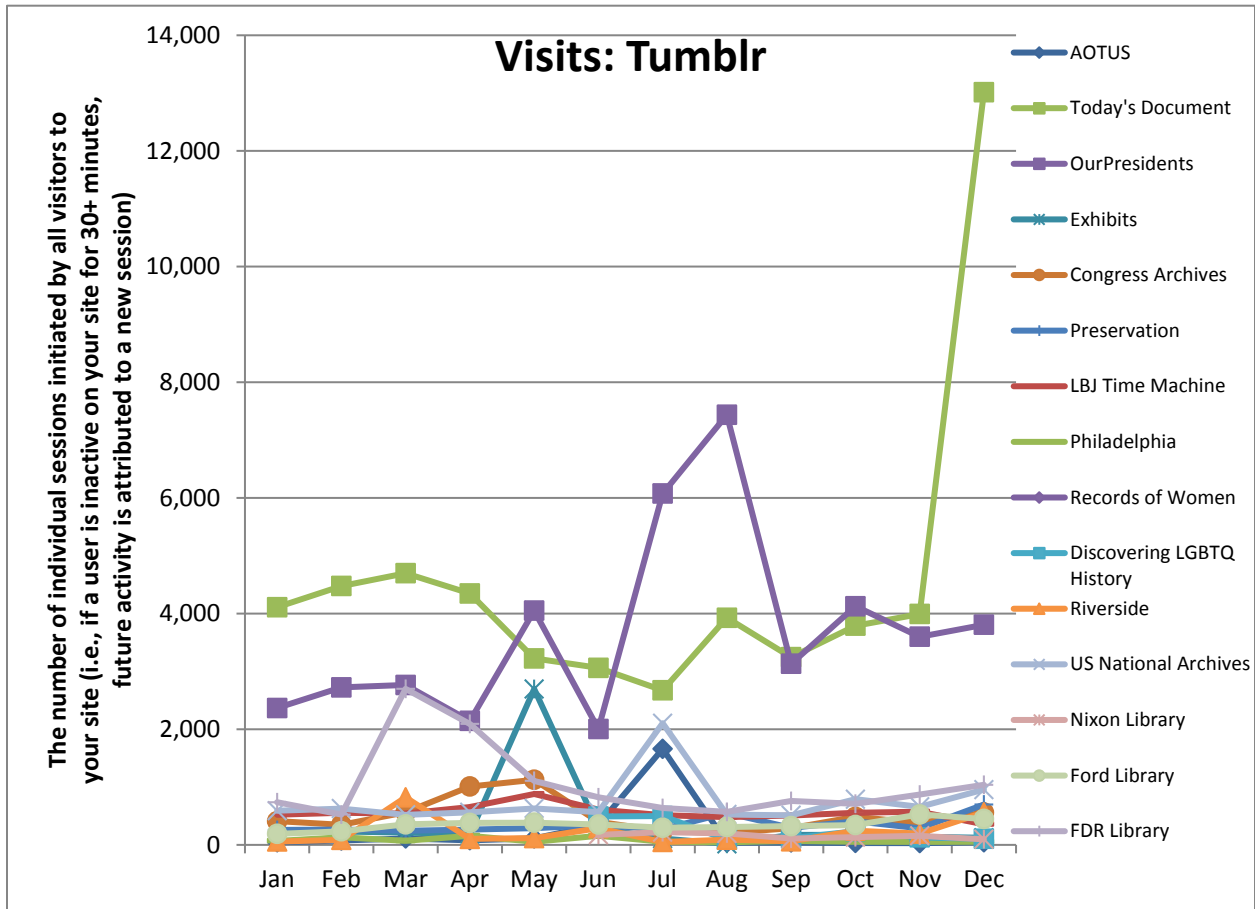

Views: on External Social Media Projects (Per Month)

Number of Archives.gov Visits Referred by Social Media Sites (Per Month)

New External Social Media Projects: December Projects

	Qzr	Facebook	Giphy	Twitter	Pinterest	Tumblr	Blog	YouTube	Instagram
January									
February									
March									
April						1	1	1	
May	1								
June					1	1			2
July									
August									
September			1						
October				1		1			1
November									
December									

Social Media Tools: Detail View – Blogs (Archives.gov)

Blog Visits (Source: Appendix II.A)

Blog Pageviews (Source: Appendix II.B)

Top 5 Most Viewed Blog Posts in December 2016

Blog	Pageviews	Post Title
Unwritten Record	2,647	Christmas in Wartime: Battle of the Bulge
Rediscovering Black History	1,504	75th Anniversary of the Attack on Pearl Harbor: Dorie Miller, War Hero
Unwritten Record	1,422	Louis Zamperini: The Story of a True American Hero
Records Express	1,062	Metadata in Electronic Records Management
Pieces of History	974	Prohibition and the Rise of the American Gangster

Social Media Tools: Detail View – Tumblr

Tumblr Visits

Followers on Tumblr (Source: Appendix IV)

Social Media Tools: Detail View – Facebook
Post Views on Regional Pages (Source: Appendix IV.A)

Post Views on Presidential Library Pages (Source: Appendix IV.A)

Post Views on Agency-Wide Pages (Source: Appendix IV.A)

Monthly Active Users of Regional Pages (Source: Appendix IV.B)

Monthly Active Users of Presidential Library Pages (Source: Appendix IV.B)

Monthly Active Users of Agency-Wide Pages (Source: Appendix IV.B)