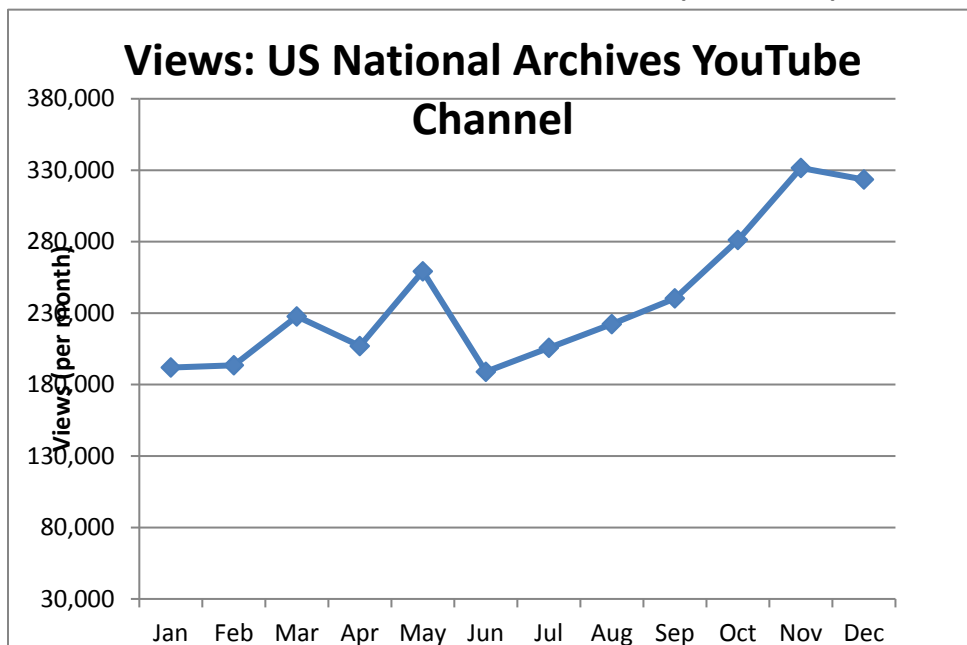

Social Media Tools: Detail View – YouTube

Views on US National Archives Channel (Per Month)