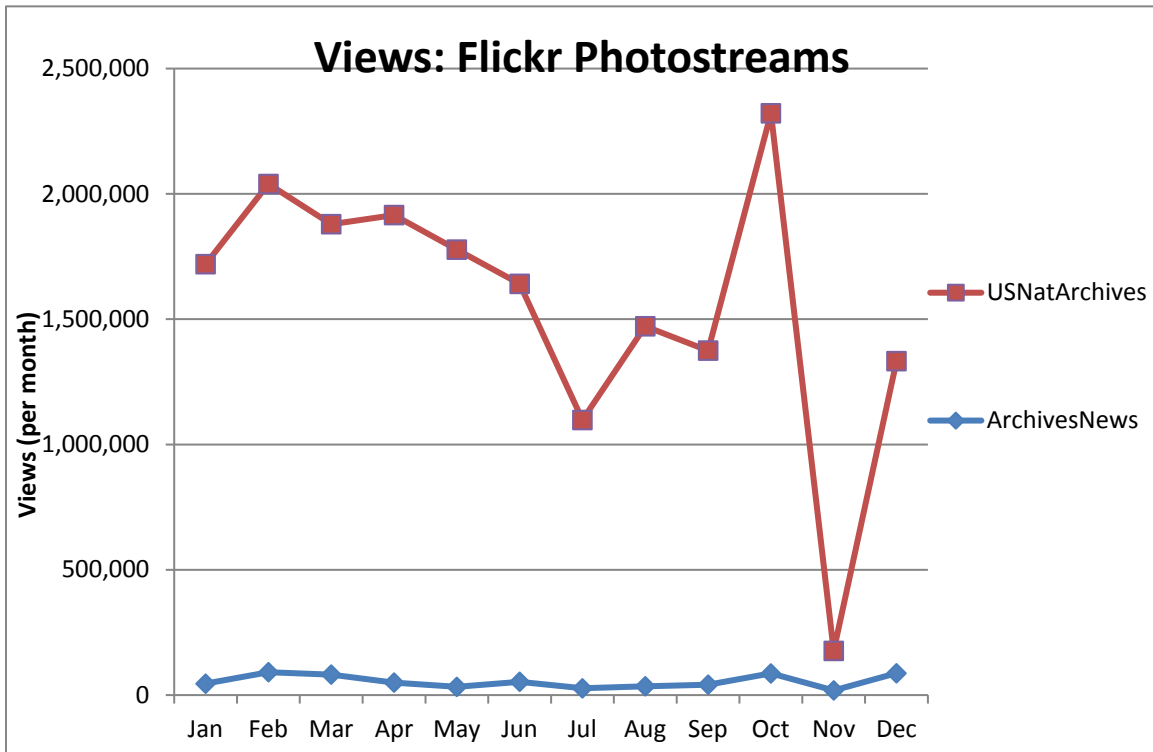

Social Media Tools: Detail View – Tumblr

Tumblr Visits

Followers on Tumblr (Source: Appendix IV)

Social Media Tools: Detail View – Facebook
Post Views on Regional Pages (Source: Appendix IV.A)

Post Views on Presidential Library Pages (Source: Appendix IV.A)

Post Views on Agency-Wide Pages (Source: Appendix IV.A)

Monthly Active Users of Regional Pages (Source: Appendix IV.B)

Monthly Active Users of Presidential Library Pages (Source: Appendix IV.B)

Monthly Active Users of Agency-Wide Pages (Source: Appendix IV.B)

Social Media Tools: Detail View – Flickr

Views on Photostreams (Per Month)

Photos Uploaded (Per Month)

Followers of Photostreams (Cumulative)

Social Media Tools: Detail View – Foursquare

Number of Check-ins at USNatArchives and OurPresidents Venues (Cumulative)