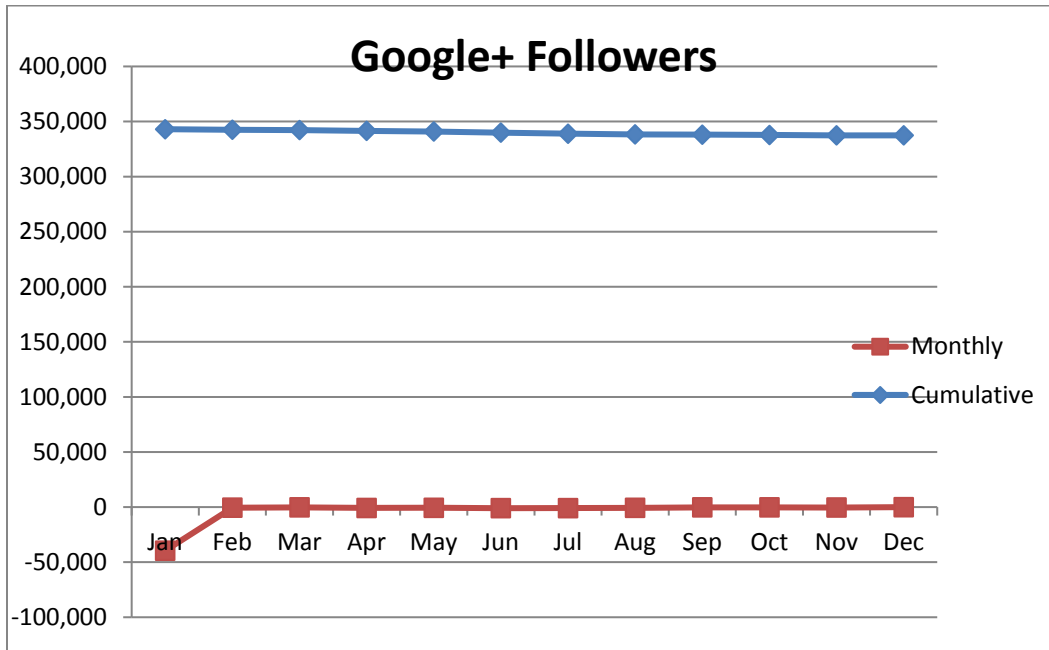

Social Media Tools: Detail View – Instagram

Followers on National Archives Instagram Accounts (Cumulative)

Social Media Tools: Detail View – YouTube

Views on US National Archives Channel (Per Month)

Videos Uploaded to US National Archives Channel (Per Month)

Top 5 Most Viewed Videos for December 2016 on US National Archives Channel

Video Title	Views
Private Snafu in "Censored.", 1944	28,274
Stories from the Great Depression	13,868
The True Glory, 1945 (restored)	13,829
With the Marines at Tarawa	9,727
Spies- Private SNAFU	8,905

Social Media Tools: Detail View – Twitter

Followers on U.S. National Archives Twitter Feeds (Source: Appendix V)

Social Media Tools: Detail View – Google+

Followers on Google+ (Source: Appendix VII)

Social Media Tools: Detail View – Pinterest