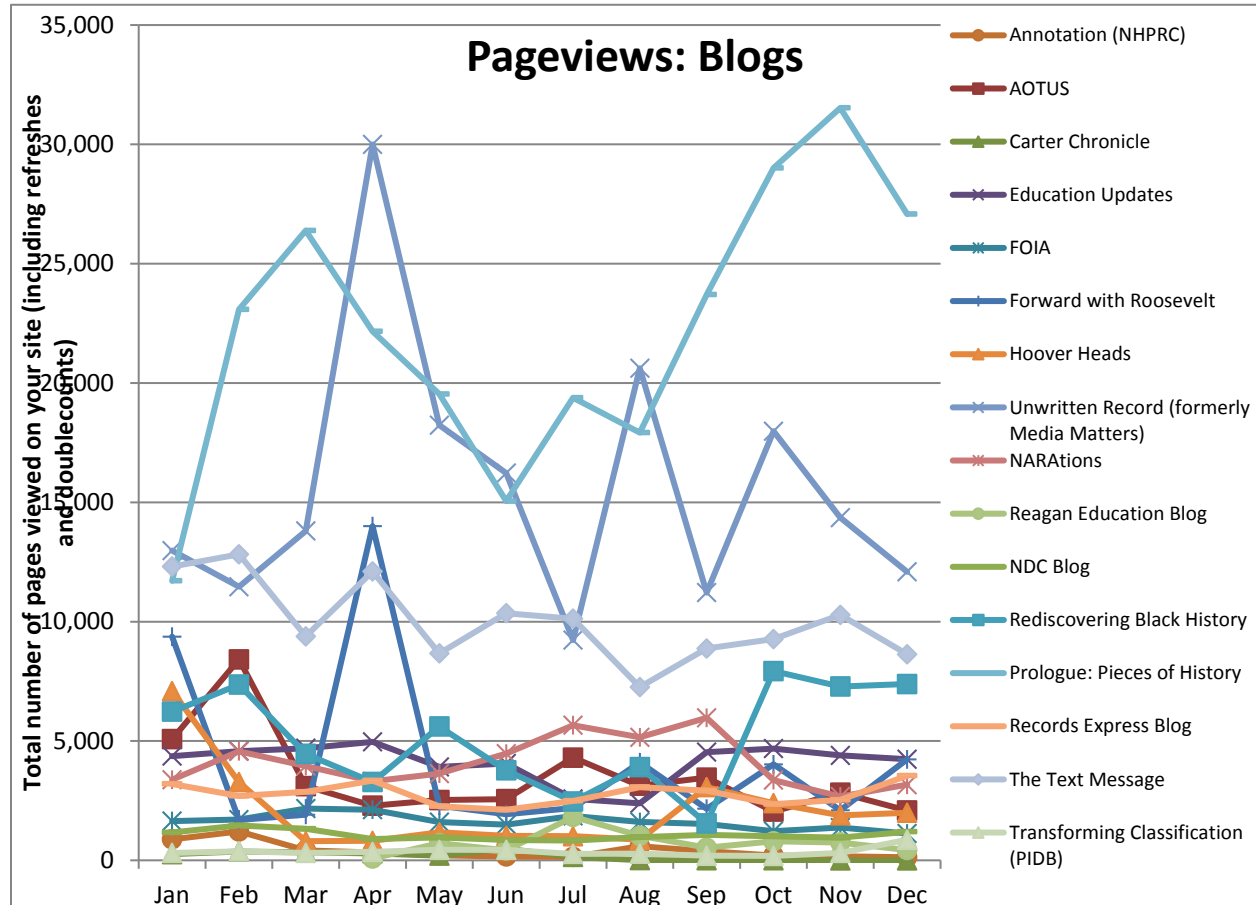

Views: on External Social Media Projects (Per Month)

Number of Archives.gov Visits Referred by Social Media Sites (Per Month)

New External Social Media Projects: December Projects

	Qzr	Facebook	Giphy	Twitter	Pinterest	Tumblr	Blog	YouTube	Instagram
January									
February									
March									
April						1	1	1	
May	1								
June					1	1			2
July									
August									
September			1						
October				1		1			1
November									
December									

Social Media Tools: Detail View – Blogs (Archives.gov)

Blog Visits (Source: Appendix II.A)

Blog Pageviews (Source: Appendix II.B)

Top 5 Most Viewed Blog Posts in December 2016

Blog	Pageviews	Post Title
Unwritten Record	2,647	Christmas in Wartime: Battle of the Bulge
Rediscovering Black History	1,504	75th Anniversary of the Attack on Pearl Harbor: Dorie Miller, War Hero
Unwritten Record	1,422	Louis Zamperini: The Story of a True American Hero
Records Express	1,062	Metadata in Electronic Records Management
Pieces of History	974	Prohibition and the Rise of the American Gangster