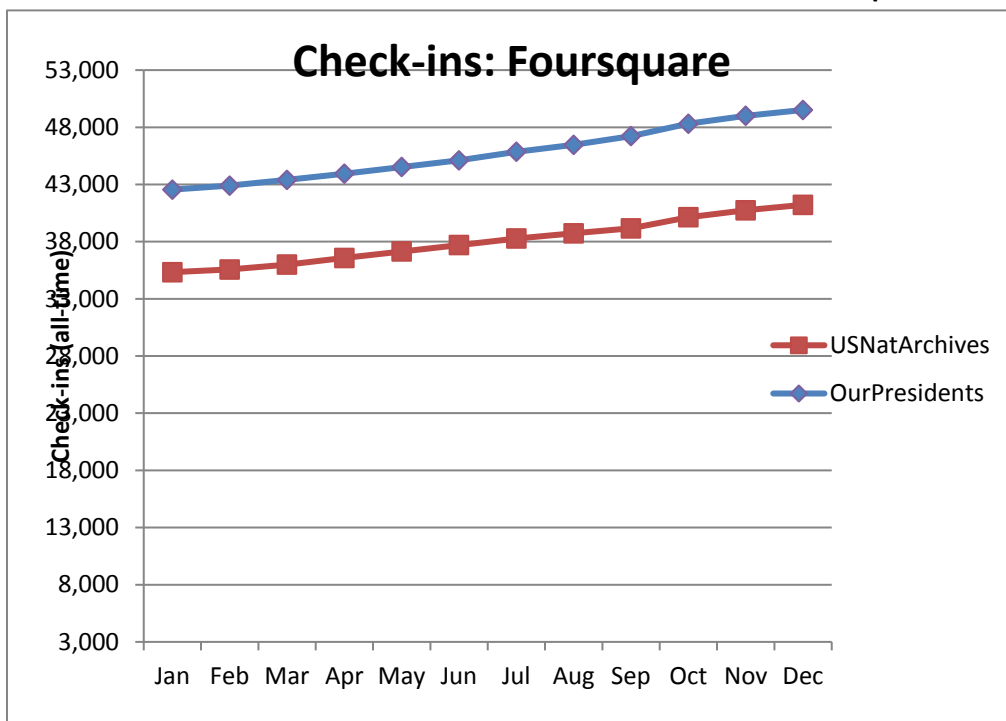

Post Views on Agency-Wide Pages (Source: Appendix IV.A)

Monthly Active Users of Regional Pages (Source: Appendix IV.B)

Monthly Active Users of Presidential Library Pages (Source: Appendix IV.B)

Monthly Active Users of Agency-Wide Pages (Source: Appendix IV.B)

Social Media Tools: Detail View – Flickr

Views on Photostreams (Per Month)

Photos Uploaded (Per Month)

Followers of Photostreams (Cumulative)

Social Media Tools: Detail View – Foursquare

Number of Check-ins at USNatArchives and OurPresidents Venues (Cumulative)