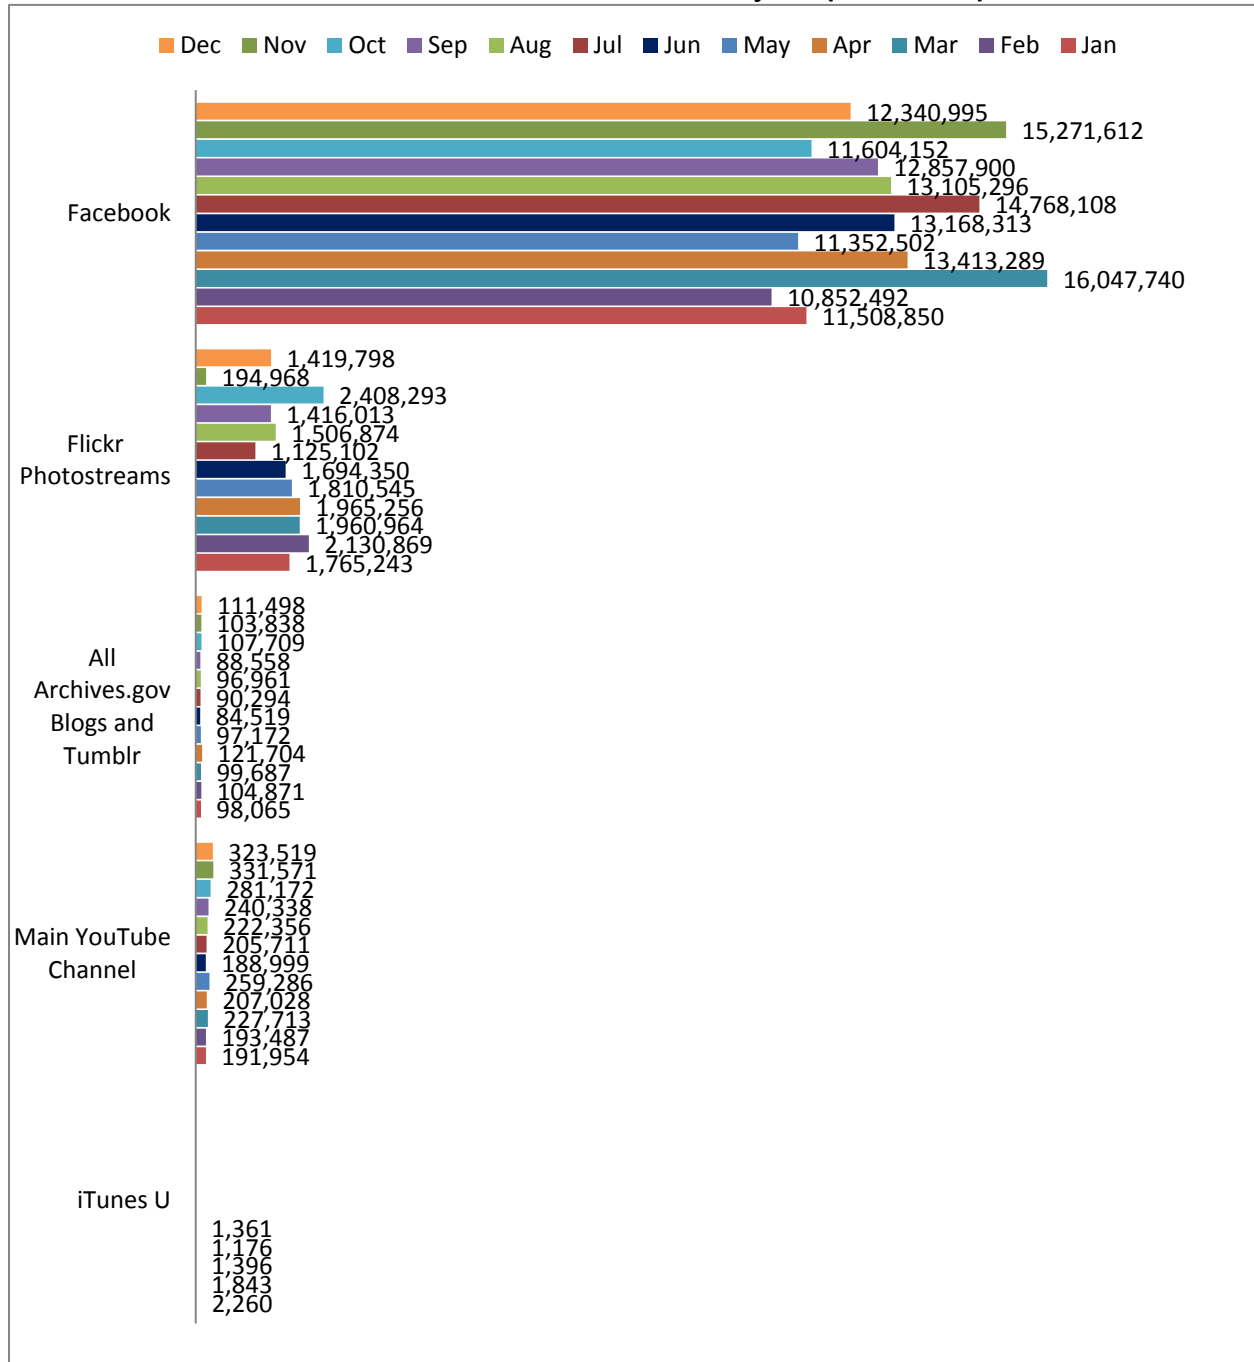

Views: on External Social Media Projects (Per Month)