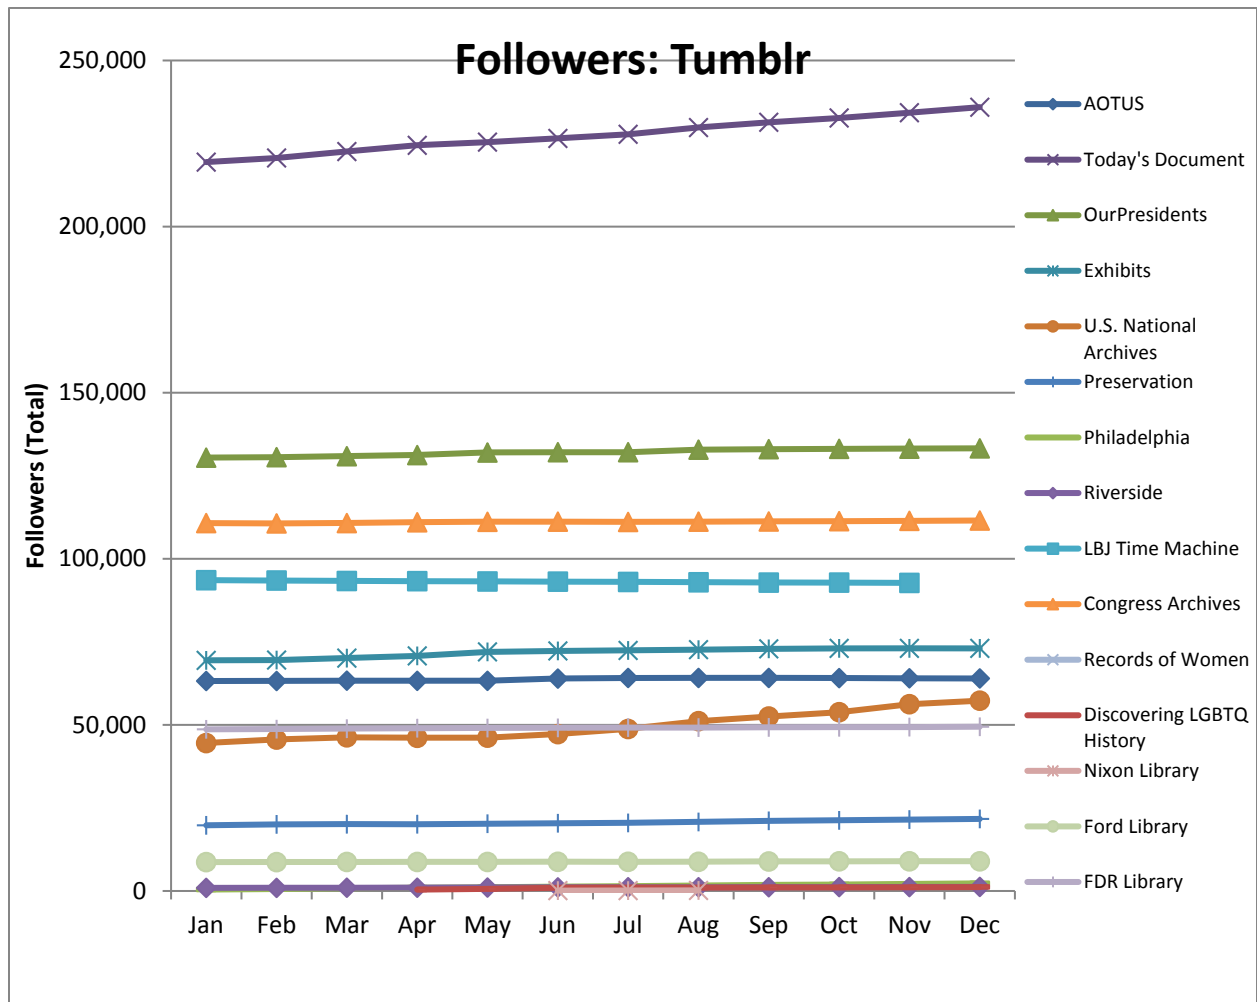

Views: on External Social Media Projects (Per Month)

Number of Archives.gov Visits Referred by Social Media Sites (Per Month)

New External Social Media Projects: December Projects

	Qzr	Facebook	Giphy	Twitter	Pinterest	Tumblr	Blog	YouTube	Instagram
January									
February									
March									
April						1	1	1	
May	1								
June					1	1			2
July									
August									
September			1						
October				1		1			1
November									
December									

Social Media Tools: Detail View – Blogs (Archives.gov)

Blog Visits (Source: Appendix II.A)

Blog Pageviews (Source: Appendix II.B)

Top 5 Most Viewed Blog Posts in December 2016

Blog	Pageviews	Post Title
Unwritten Record	2,647	Christmas in Wartime: Battle of the Bulge
Rediscovering Black History	1,504	75th Anniversary of the Attack on Pearl Harbor: Dorie Miller, War Hero
Unwritten Record	1,422	Louis Zamperini: The Story of a True American Hero
Records Express	1,062	Metadata in Electronic Records Management
Pieces of History	974	Prohibition and the Rise of the American Gangster

Social Media Tools: Detail View – Tumblr

Tumblr Visits

Followers on Tumblr (Source: Appendix IV)

Social Media Tools: Detail View – Facebook
Post Views on Regional Pages (Source: Appendix IV.A)

Post Views on Presidential Library Pages (Source: Appendix IV.A)

Post Views on Agency-Wide Pages (Source: Appendix IV.A)

Monthly Active Users of Regional Pages (Source: Appendix IV.B)

Monthly Active Users of Presidential Library Pages (Source: Appendix IV.B)

Monthly Active Users of Agency-Wide Pages (Source: Appendix IV.B)