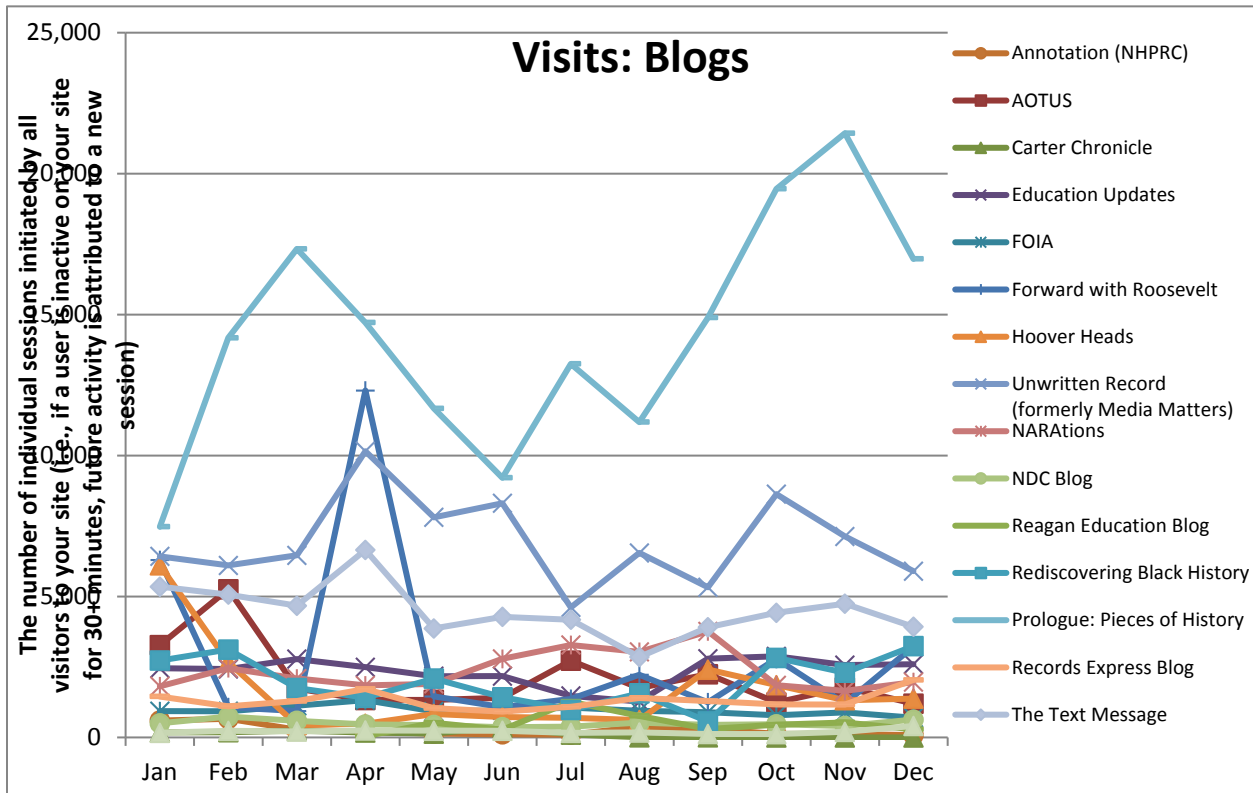

Views: on External Social Media Projects (Per Month)

Number of Archives.gov Visits Referred by Social Media Sites (Per Month)

New External Social Media Projects: December Projects

	Qzr	Facebook	Giphy	Twitter	Pinterest	Tumblr	Blog	YouTube	Instagram
January									
February									
March									
April						1	1	1	
May	1								
June					1	1			2
July									
August									
September			1						
October				1		1			1
November									
December									

Social Media Tools: Detail View – Blogs (Archives.gov)

Blog Visits (Source: Appendix II.A)

Blog Pageviews (Source: Appendix II.B)

Top 5 Most Viewed Blog Posts in December 2016

Blog	Pageviews	Post Title
Unwritten Record	2,647	Christmas in Wartime: Battle of the Bulge
Rediscovering Black History	1,504	75th Anniversary of the Attack on Pearl Harbor: Dorie Miller, War Hero
Unwritten Record	1,422	Louis Zamperini: The Story of a True American Hero
Records Express	1,062	Metadata in Electronic Records Management
Pieces of History	974	Prohibition and the Rise of the American Gangster

Social Media Tools: Detail View – Tumblr

Tumblr Visits

Followers on Tumblr (Source: Appendix IV)

Social Media Tools: Detail View – Facebook
Post Views on Regional Pages (Source: Appendix IV.A)

Post Views on Presidential Library Pages (Source: Appendix IV.A)

APPENDIX X: **HistoryPin** Channel Views (Cumulative)

	Jan	Feb	March	April	May	June	July	Aug	Sept	Oct	Nov	Dec
Channel Views	26,445	26,597	26,807	26,962	27,160	27,345	27,455	28,112	28,308	28,504	28,777	28,916