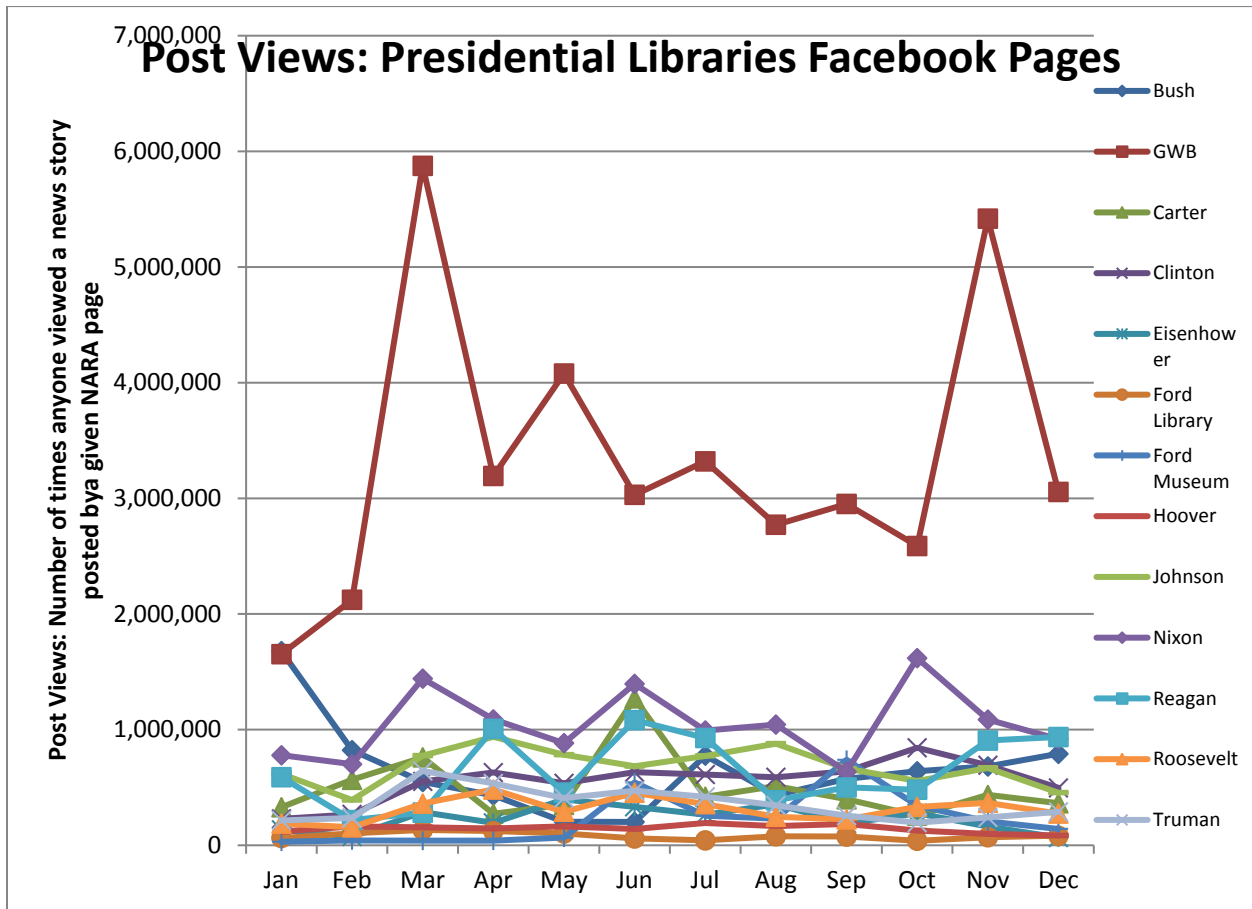

Social Media Tools: Detail View – Blogs (Archives.gov)

Blog Visits (Source: Appendix II.A)

Blog Pageviews (Source: Appendix II.B)

Top 5 Most Viewed Blog Posts in December 2016

Blog	Pageviews	Post Title
Unwritten Record	2,647	Christmas in Wartime: Battle of the Bulge
Rediscovering Black History	1,504	75th Anniversary of the Attack on Pearl Harbor: Dorie Miller, War Hero
Unwritten Record	1,422	Louis Zamperini: The Story of a True American Hero
Records Express	1,062	Metadata in Electronic Records Management
Pieces of History	974	Prohibition and the Rise of the American Gangster

Social Media Tools: Detail View – Tumblr

Tumblr Visits

Followers on Tumblr (Source: Appendix IV)

Social Media Tools: Detail View – Facebook
Post Views on Regional Pages (Source: Appendix IV.A)

Post Views on Presidential Library Pages (Source: Appendix IV.A)

Post Views on Agency-Wide Pages (Source: Appendix IV.A)

Monthly Active Users of Regional Pages (Source: Appendix IV.B)

Monthly Active Users of Presidential Library Pages (Source: Appendix IV.B)

Monthly Active Users of Agency-Wide Pages (Source: Appendix IV.B)

Social Media Tools: Detail View – Flickr

Views on Photostreams (Per Month)

Photos Uploaded (Per Month)

Followers of Photostreams (Cumulative)

Social Media Tools: Detail View – Foursquare

Number of Check-ins at USNatArchives and OurPresidents Venues (Cumulative)